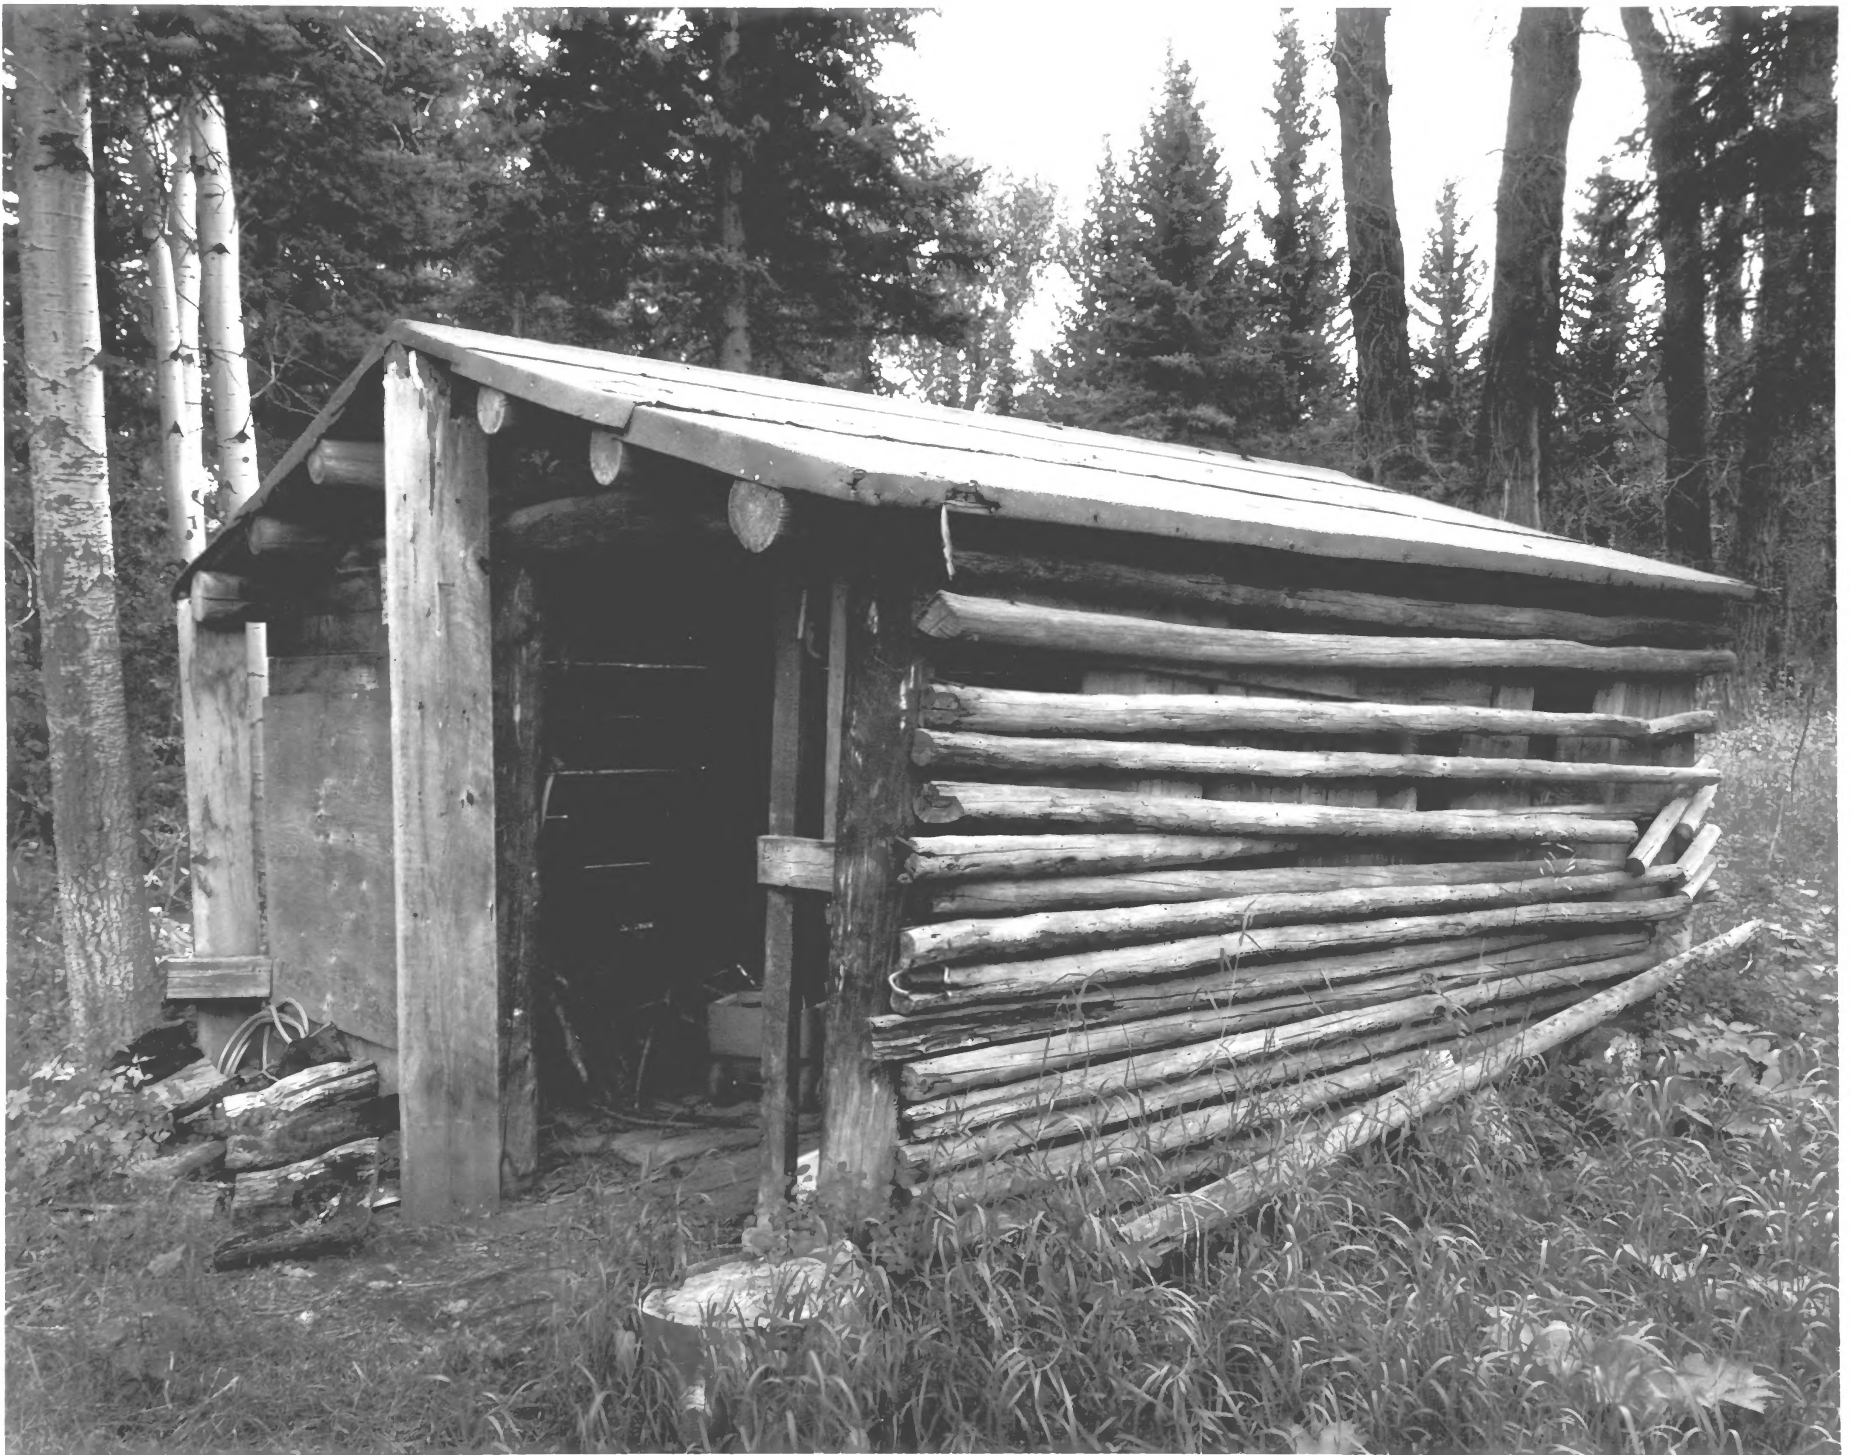

8-15-2003

Murie Center, Homestead Cabin

Located approx. 1/2 mi SW of Moose, Wyoming in Grand Teton NP.

Teton County

View is North

photographer: Richard Collier

8-15-2003

Marie Center, Homestead Cabin

Located approx. 1/2 mi SW of Moose, Wyoming in Grand Teton NP

Teton County

View is South

Photographer: Richard Collier

8-15-2003

Murie Center, Belvedere (left) + Alatna Cabin (right)
Located approx. 1/2 mi SW of Moose in Grand Teton NP,

Wyoming

Teton County

View is North

Photographer: Richard Collier

8-15-2003

Murie Center, Oil House

Located approx. 1/2 mi. SW of Moose, Wyoming in Grand Teton NP.

Teton County