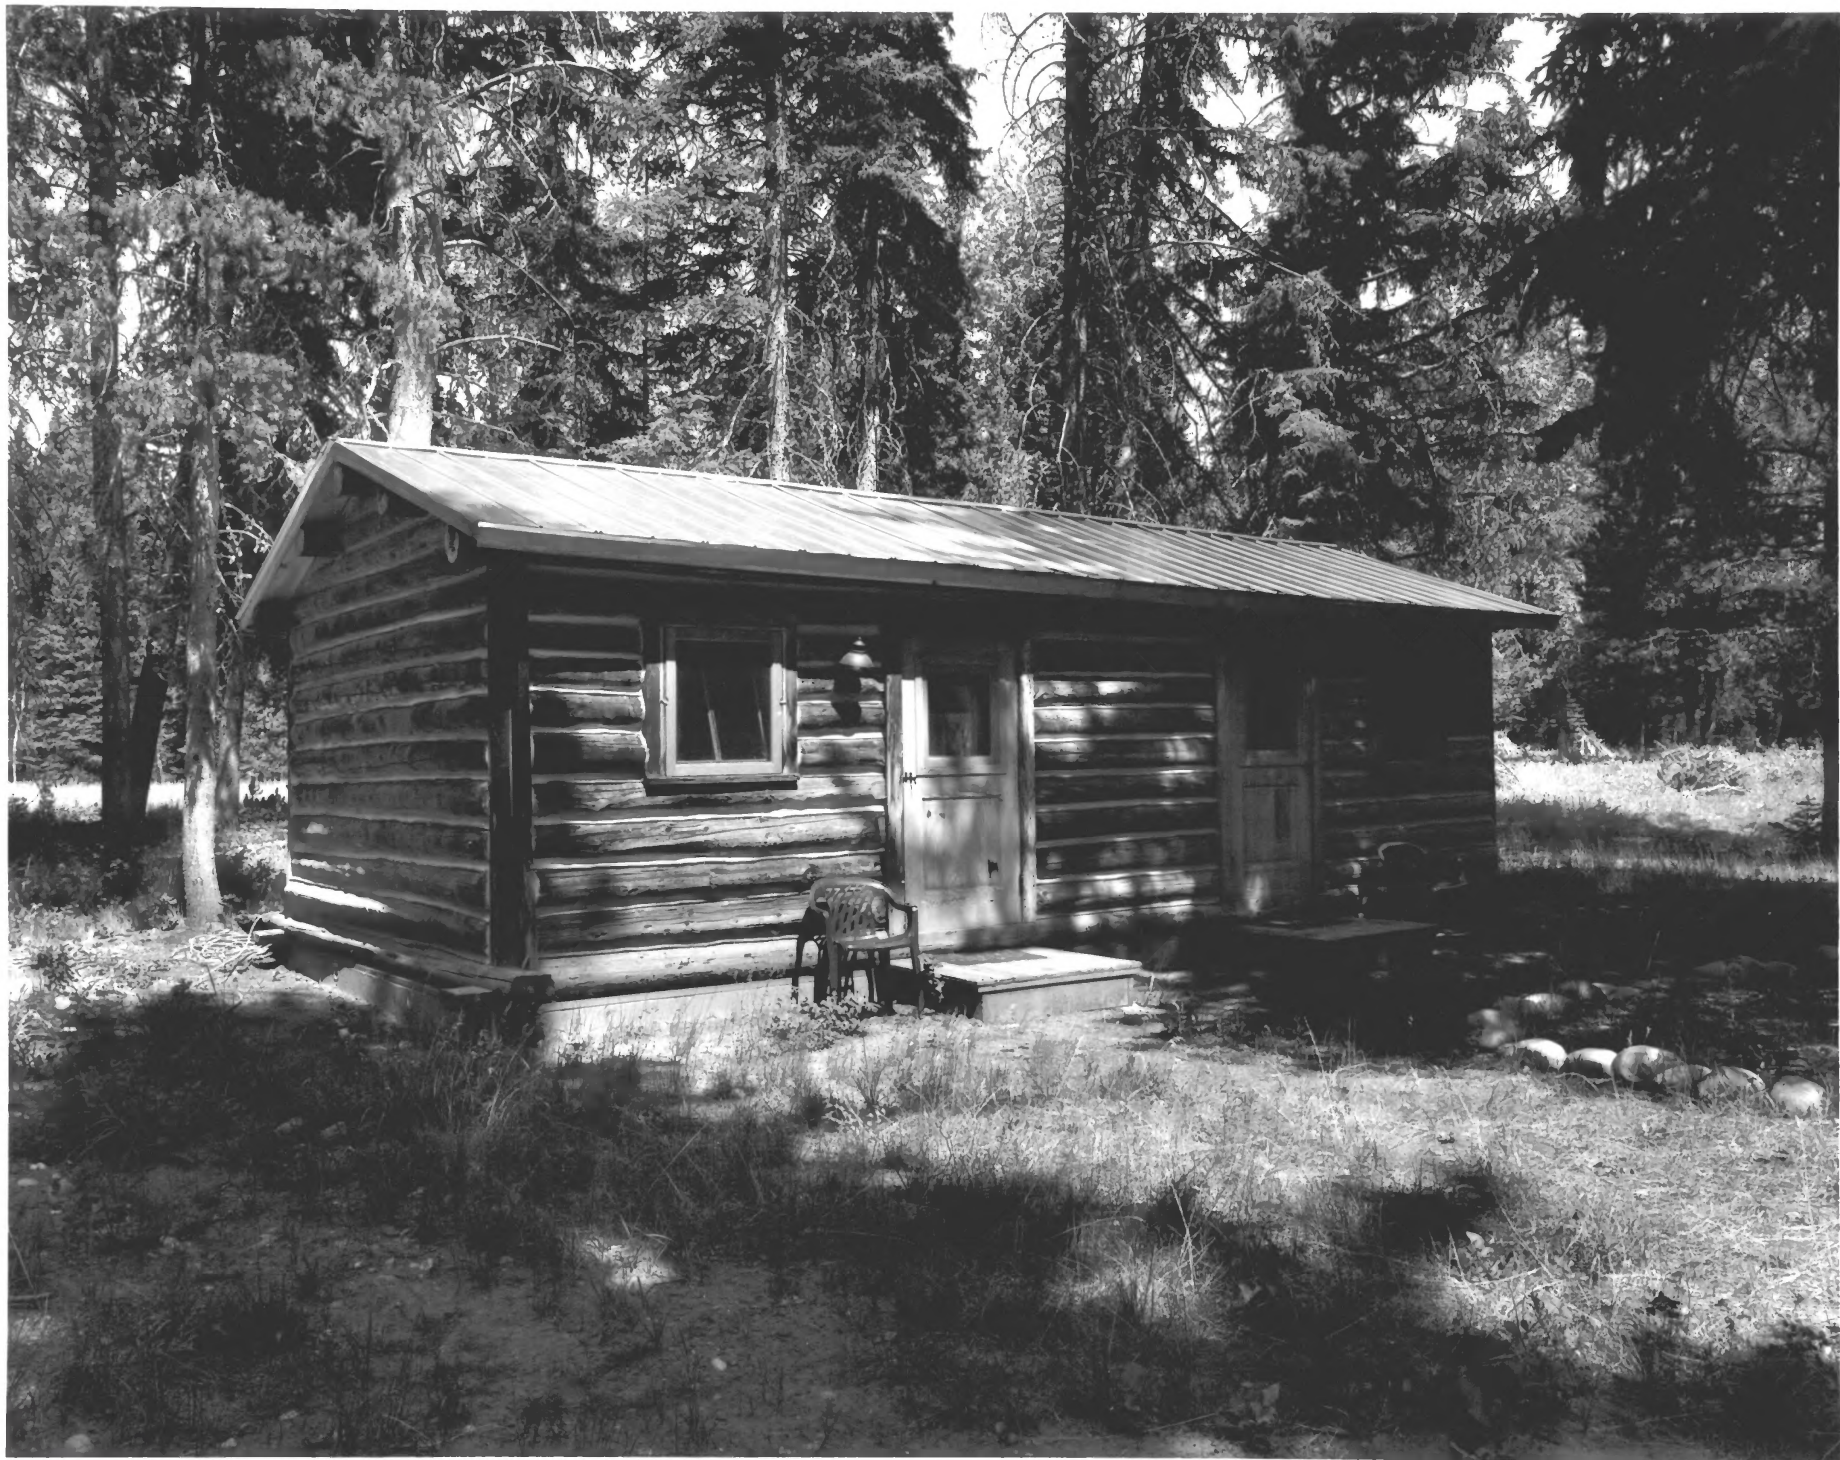

View is WNW

Photographer: Richard Collier

8-15-2003

Murie Center, Wild Lone Cabin

Located approx. 1/2 mi. SW of Moose, Wyoming in Grand Teton NP.

Teton County

View is NE

Photographer: Richard Collier