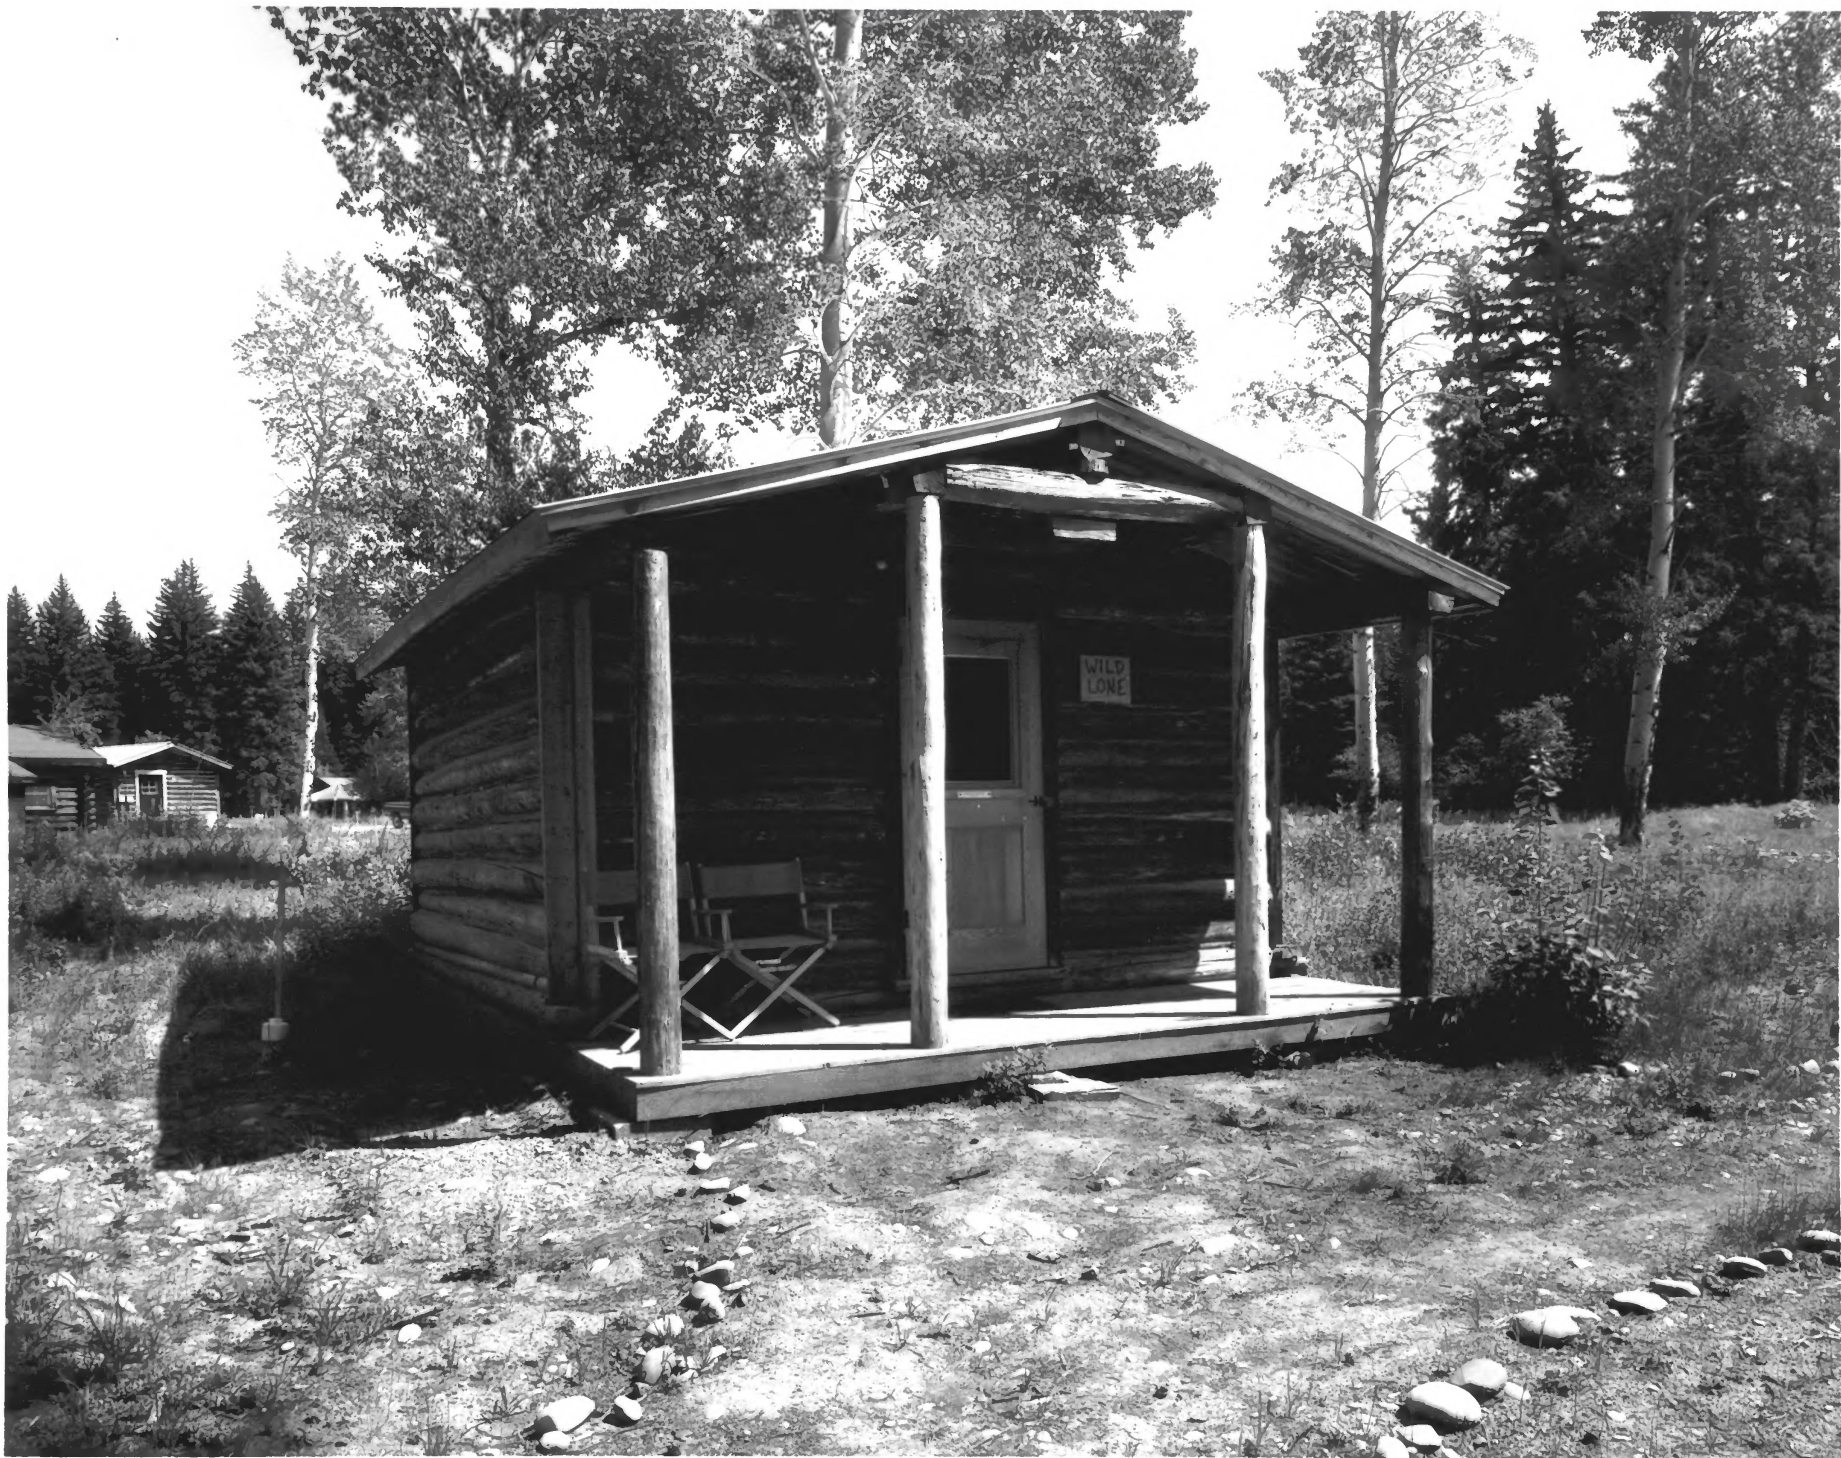

View is WNW

Photographer: Richard Collier

8-15-2003

Murie Center, Wild Lone Cabin

Located approx. 1/2 mi. SW of Moose, Wyoming in Grand Teton NP.

Teton County

View is NE

Photographer: Richard Collier