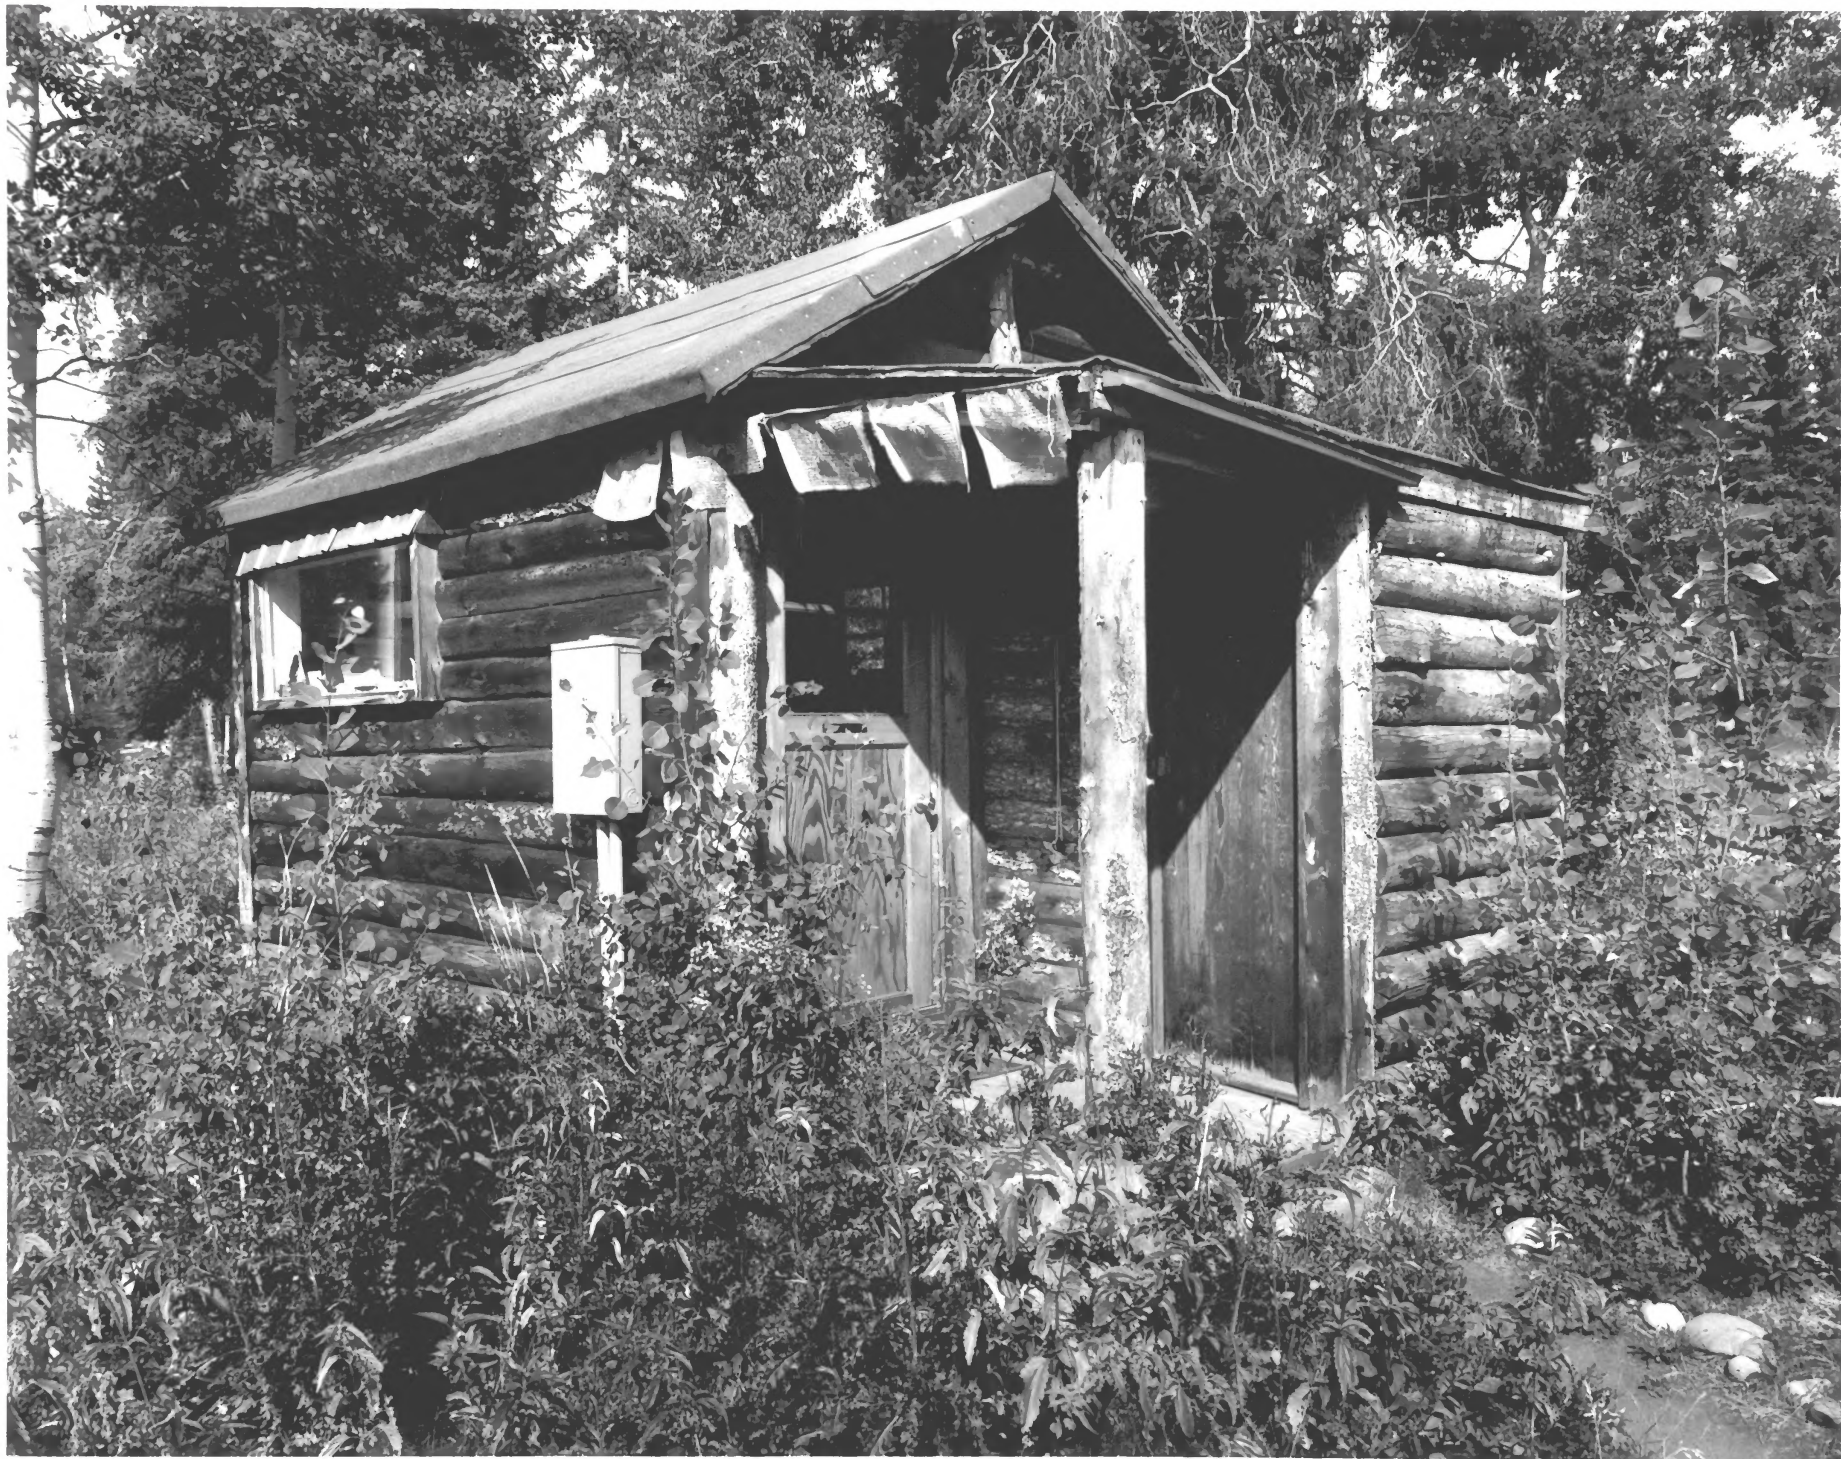

Photographer: Richard Collier

8.15.2003

Murie Center, Robin's Cabin

Located approx. 1/2 mi. SW of Moose, Wyoming in Grand Teton NP.

Teton County

View is East

Photographer: Richard Collier

8-15-2003