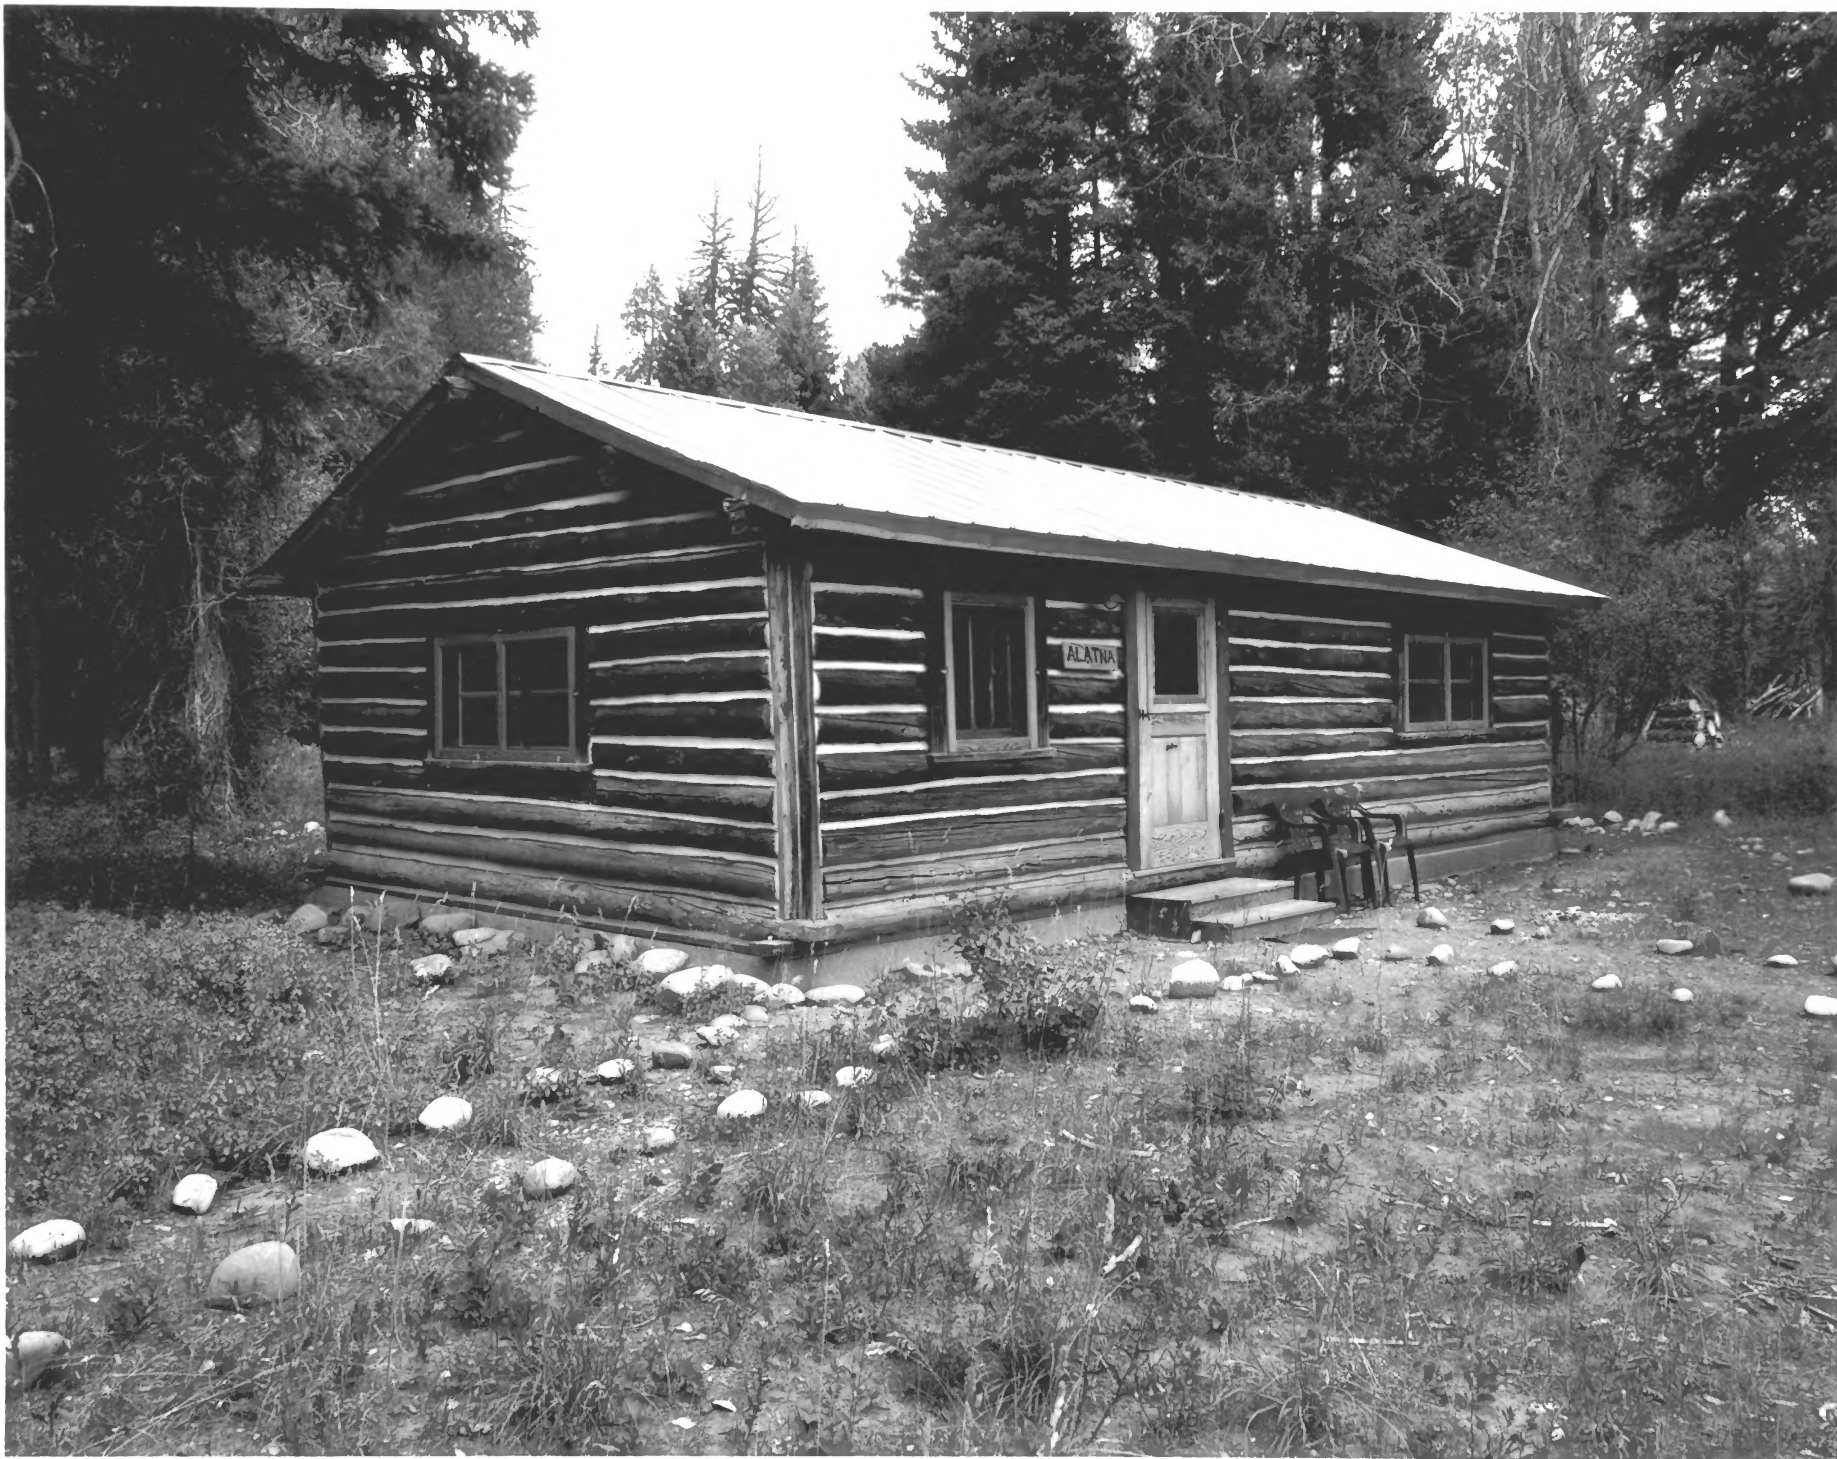

8-15-2003

Murie Center, Murie House

Located approx. 42 mi SW of Moose in Grand Teton NP

Teton County

View is SE

Photographer: Richard Collier

8-15-2003

Murie Center, Alatna Cabin