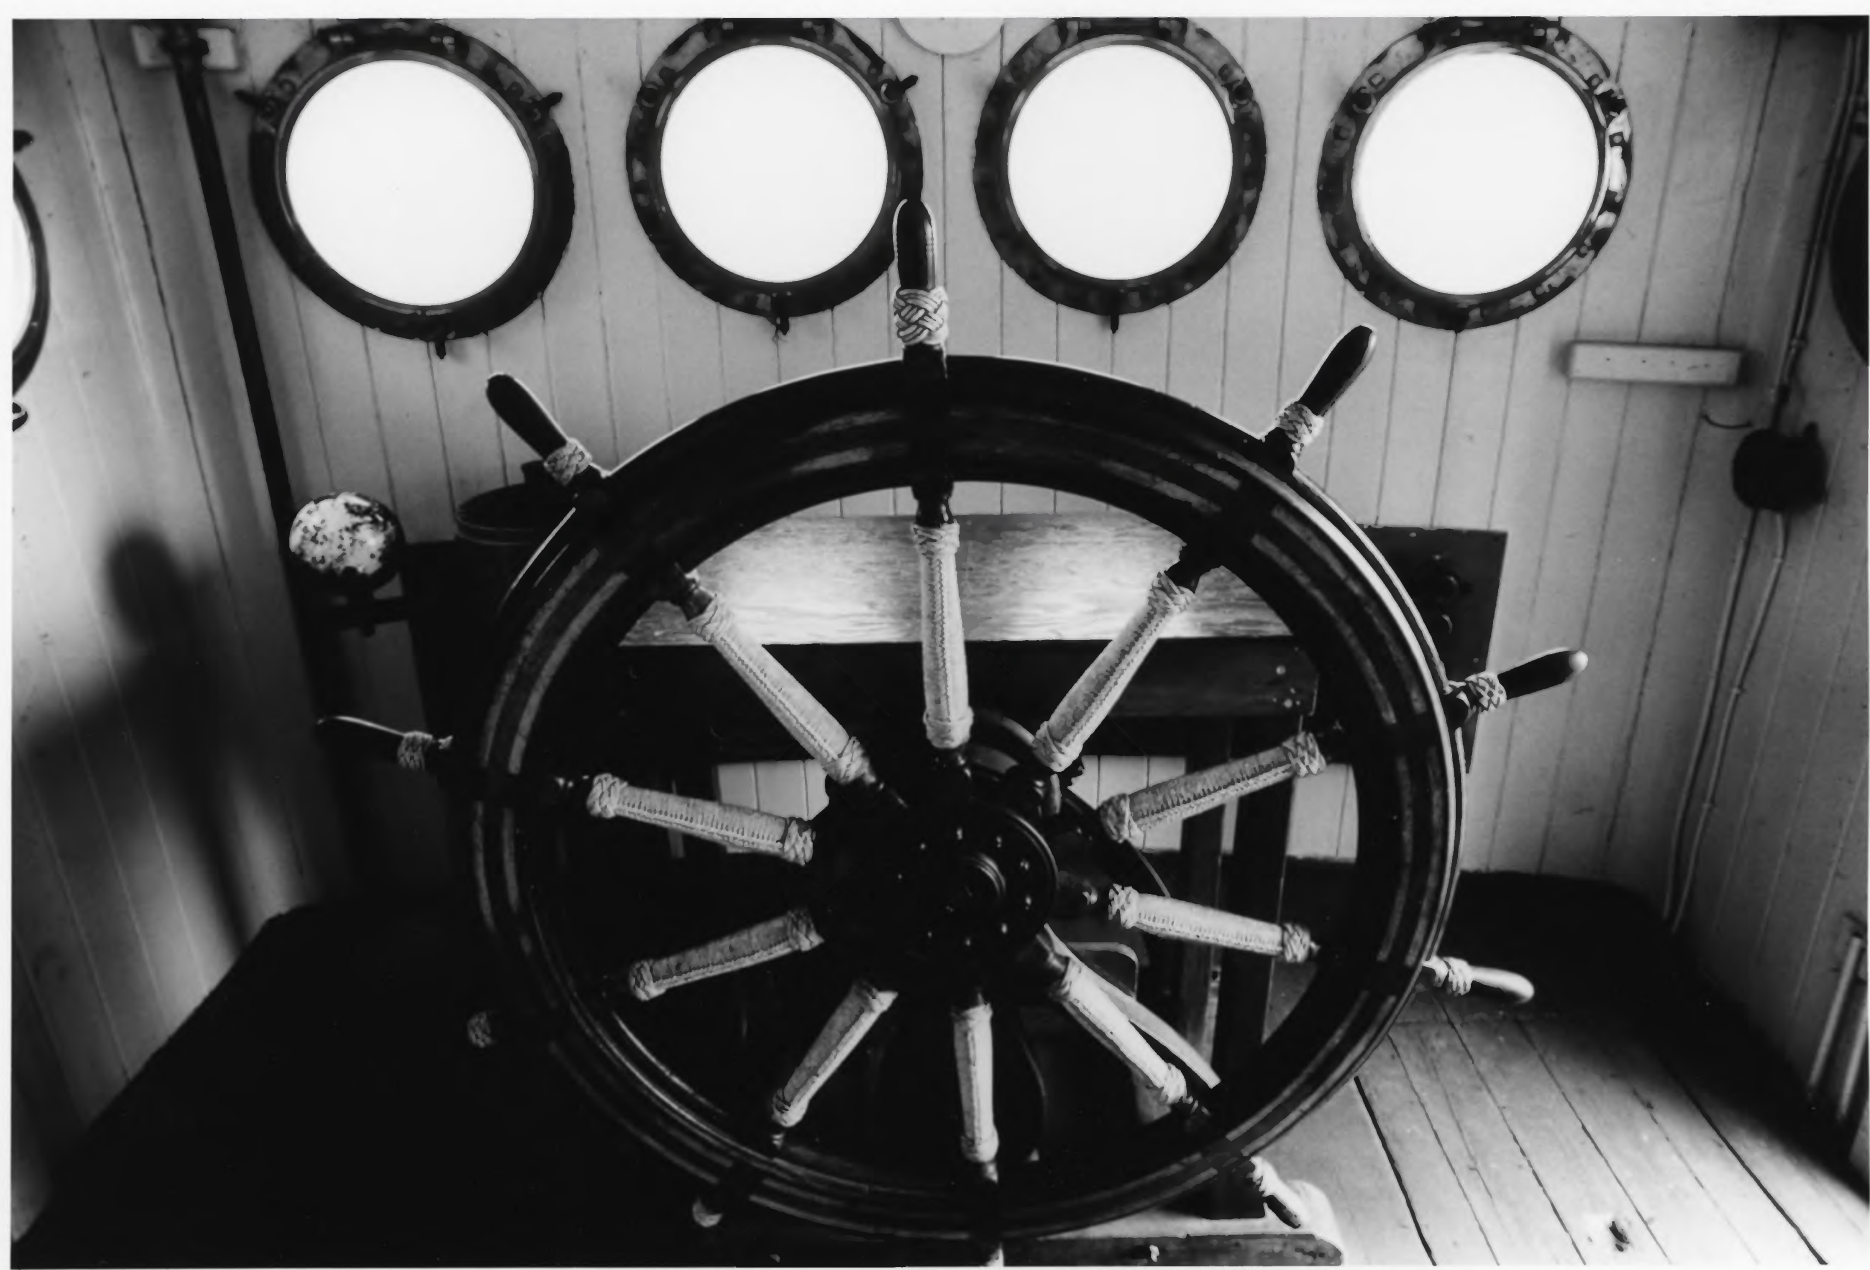

LIGHTSHIP NO. 87, AMBROSE, New York, New York  
Historical photograph provided by South  
Street Seaport Museum.  
South Street Seaport Museum.  
Port stern quarter view, ca. 1908.  
Photo # 1.

LIGHTSHIP NO. 87, AMBROSE, New York, New York  
Historical photograph provided by South  
Street Seaport Museum.

South Street Seaport Museum.  
Port bow quarter view, circa 1925.

Photo # 2.

LIGHTSHIP NO. 87, AMBROSE, New York, New York  
Historical photograph provided by South  
Street Seaport Museum.  
South Street Seaport Museum.  
Bow quarter view at dock, 1985.  
Photo # 3.

LIGHTSHIP NO. 87, AMBROSE, New York, New York  
Historical photograph provided by South  
Street Seaport Museum.

South Street Seaport Museum.  
Pilot house interior looking forward, 1988.  
Photo # 4.

LIGHTSHIP NO. 87, AMBROSE, New York, New York  
Historical photograph provided by South  
Street Seaport Museum.

South Street Seaport Museum.  
Broad side view at dock, 1988.  
Photo # 5.