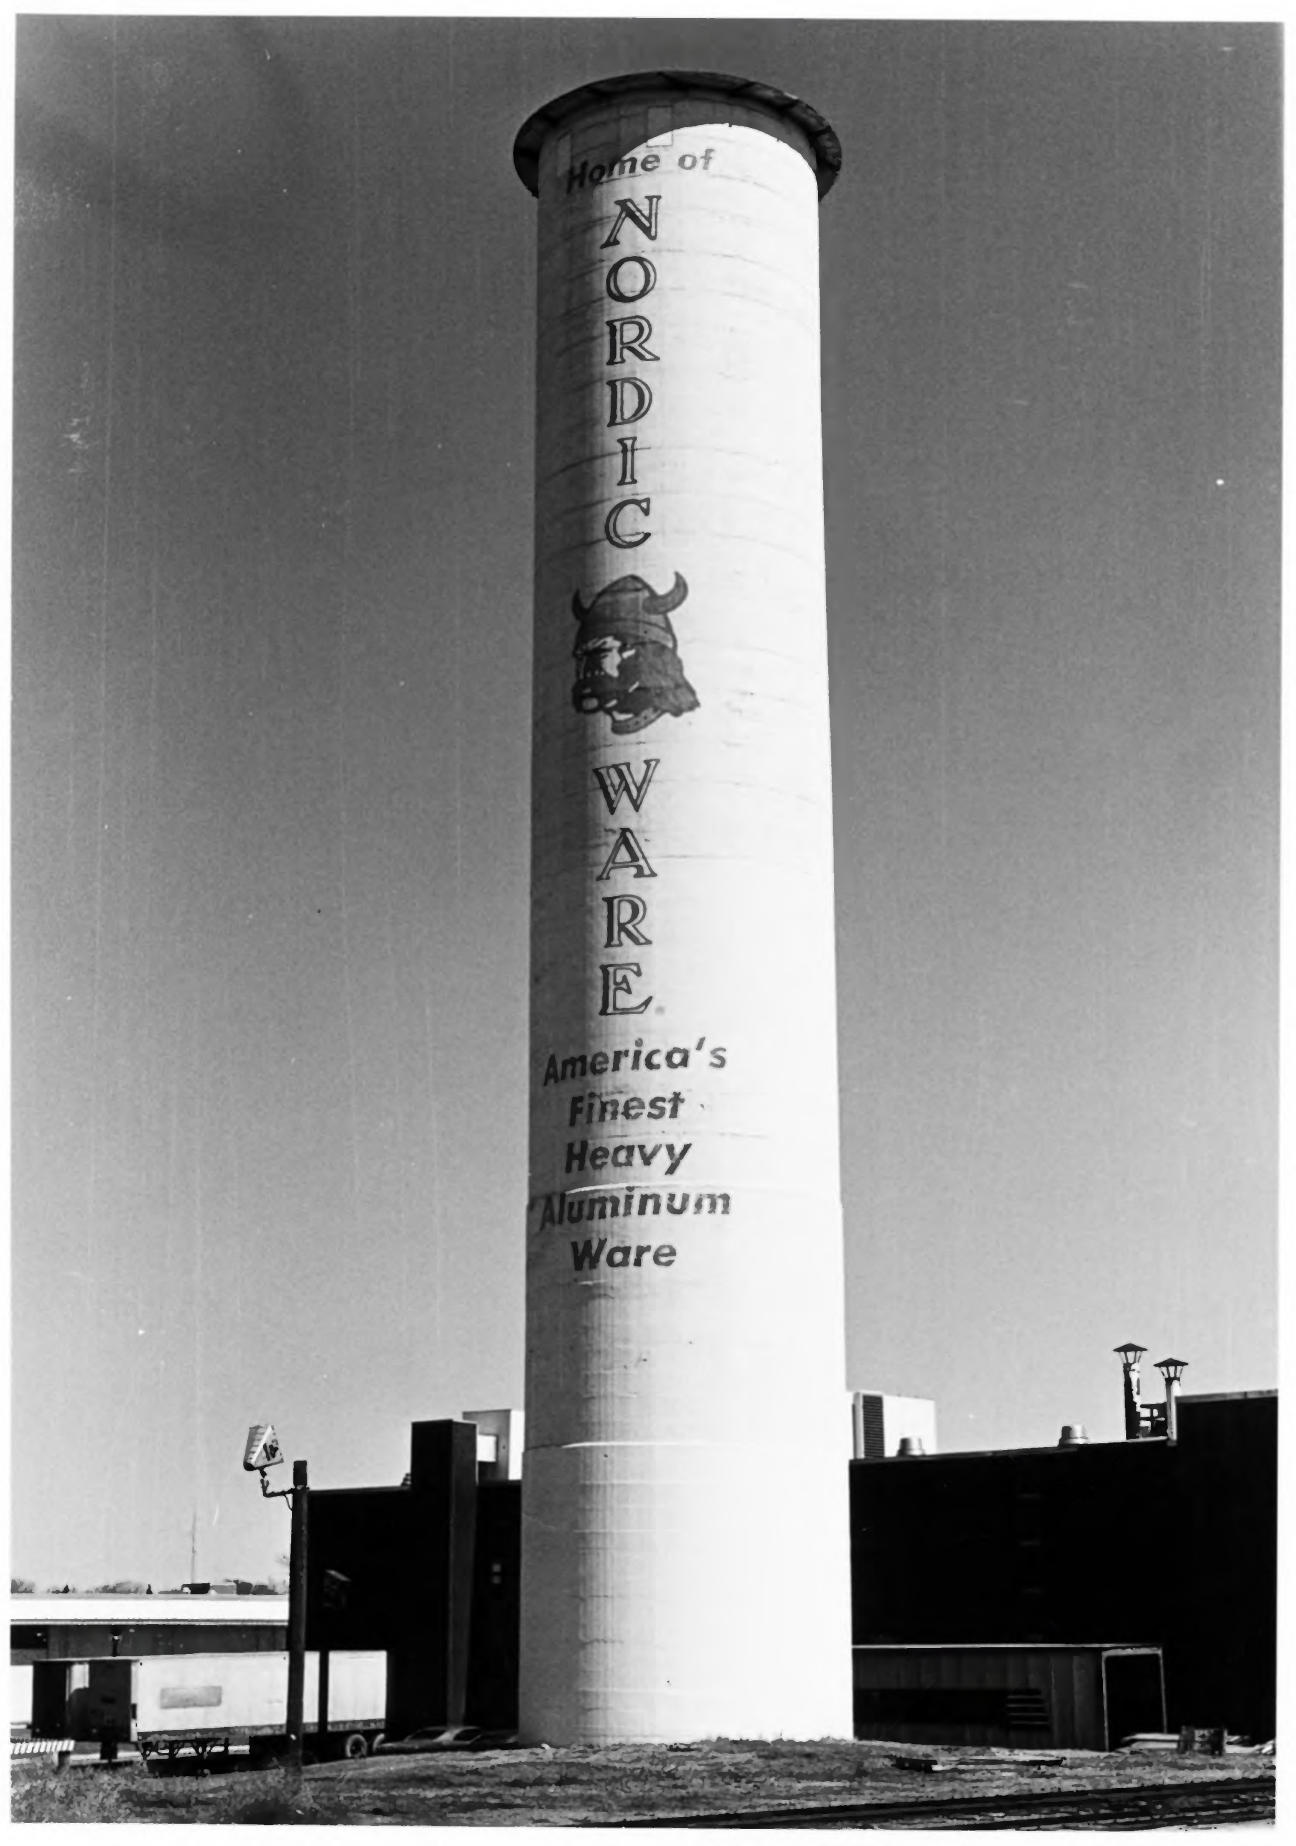

Home of

N
O
R
D
I
C

W
A
R
E

America's
Finest
Heavy
Aluminum
Ware