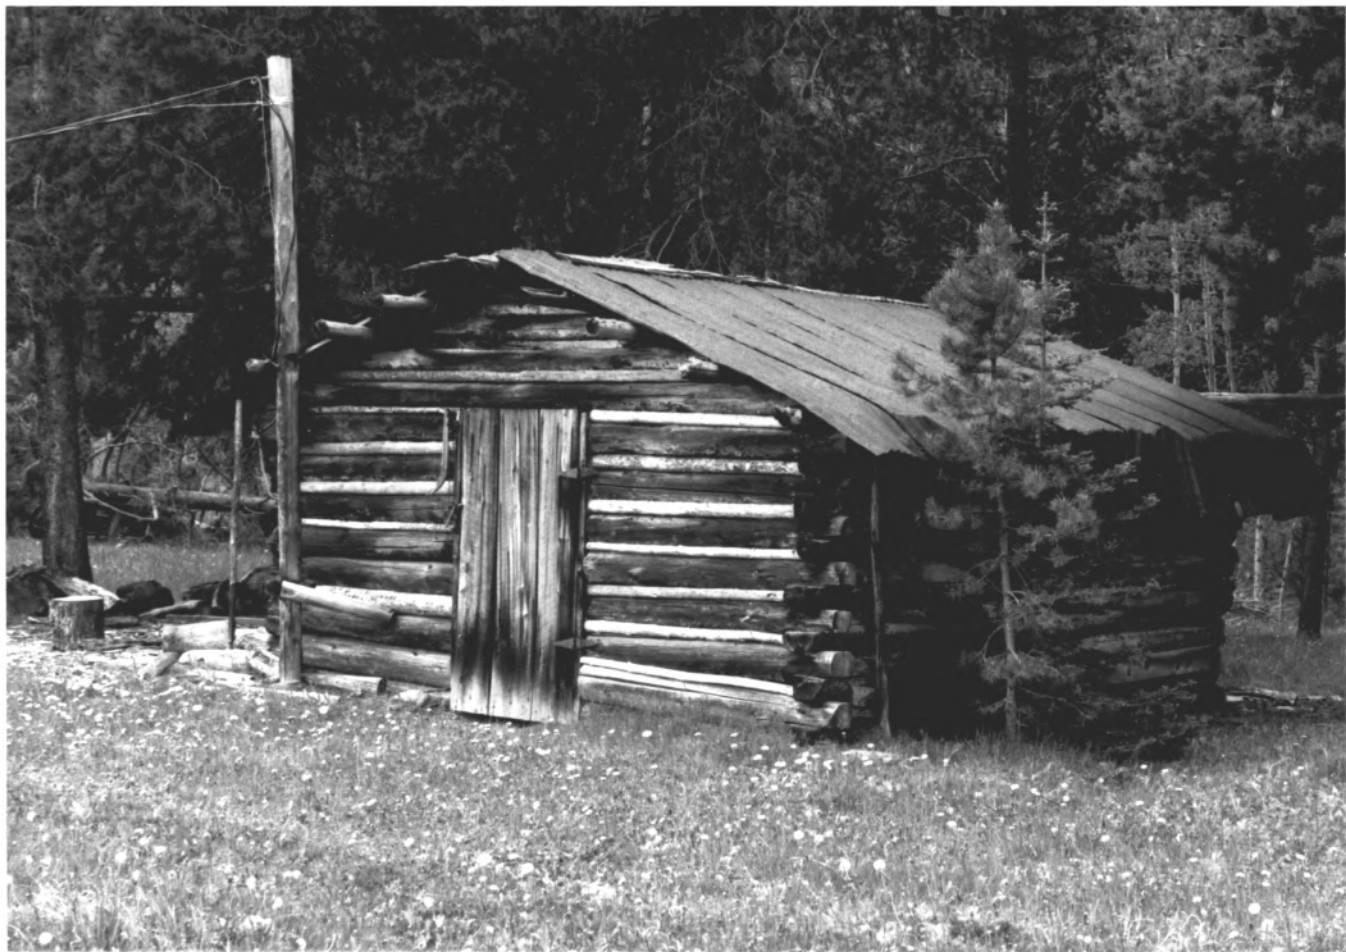

BOB LYDIARD, PHOTOGRAPHER

AUGUST 1990

NEGS w/ BOB LYDIARD

CASCADE, MONTANA

LOAFING SHED, VIEWED FROM THE NORTHEAST

SILVER KING RANCH  
LINCOLN VICINITY  
LEWIS & CLARK COUNTY  
MONTANA

BOB LYDIARD, PHOTOGRAPHER

AUGUST 1990

NEGS W/ BOB LYDIARD

CASCADE, MONTANA

BUNKHOUSE, VIEWED FROM THE NORTH EAST

SILVER KING RANCH  
LINCOLN VICINITY  
LEWIS & CLARK COUNTY  
MONTANA

BOB LYDIARD, PHOTOGRAPHER  
AUGUST 1990  
NEGS w/ BOB LYDARD  
CASCADE, MONTANA