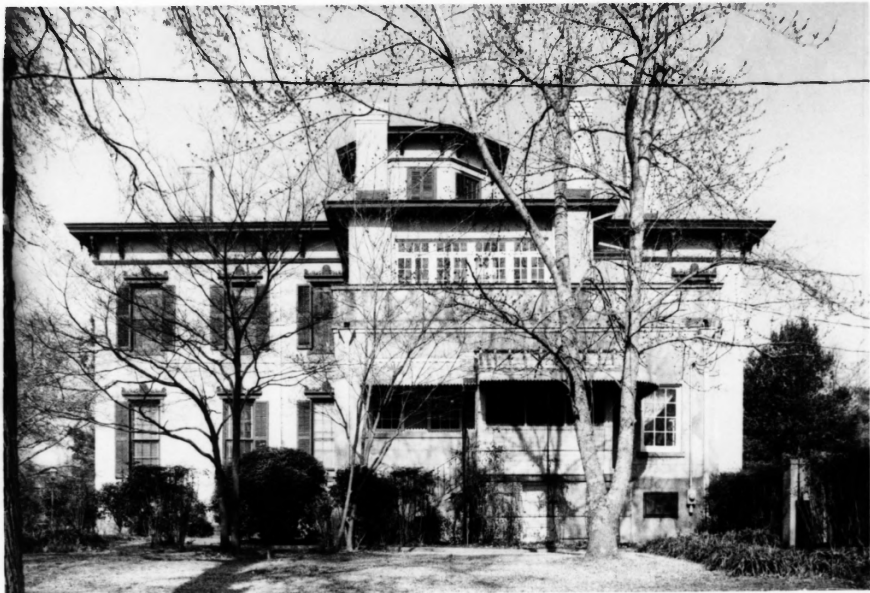

0081

Grey Columns, 399 Old Montgomery Road
Tuskegee Institute National Historic Site
Tuskegee, Alabama

MACON COUNTY
107 25 1979

Southeast Elevation - Main House
National Park Service, DSC, 1978

0001

Grey Columns, 399 Old Montgomery Road
Tuskegee Institute National Historic Site
Tuskegee, Alabama

MacCormack OCT 25 1979
Southwest Elevation - Main House and Wing

7850

Grey Columns, 399 Old Montgomery Road
Tuskegee Institute National Historic Site
Tuskegee, Alabama

Macon County
Southeast Elevation - Wing **OCT 25 1979**
National Park Service, DSC, 1978