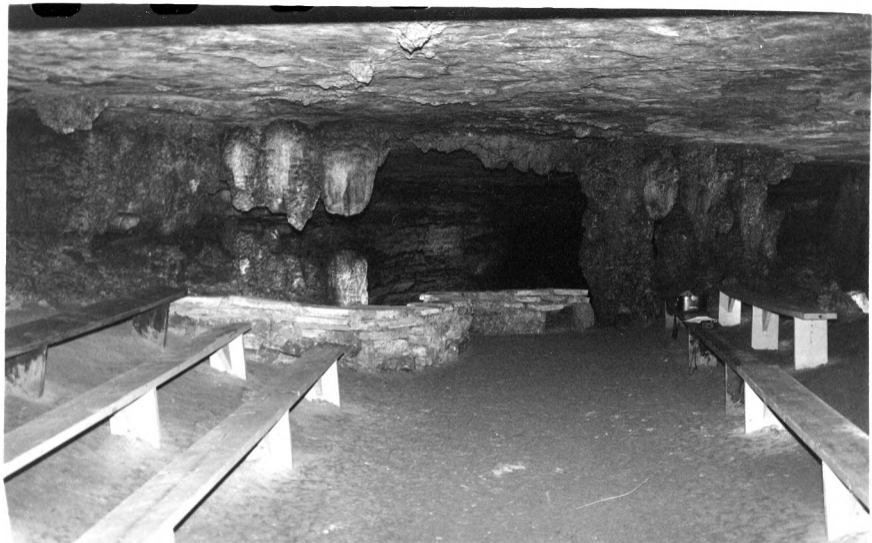

9. Rock wall at Jenny Lind's Arm Chair (IC-08)
Mammoth Cave National Park, Kentucky