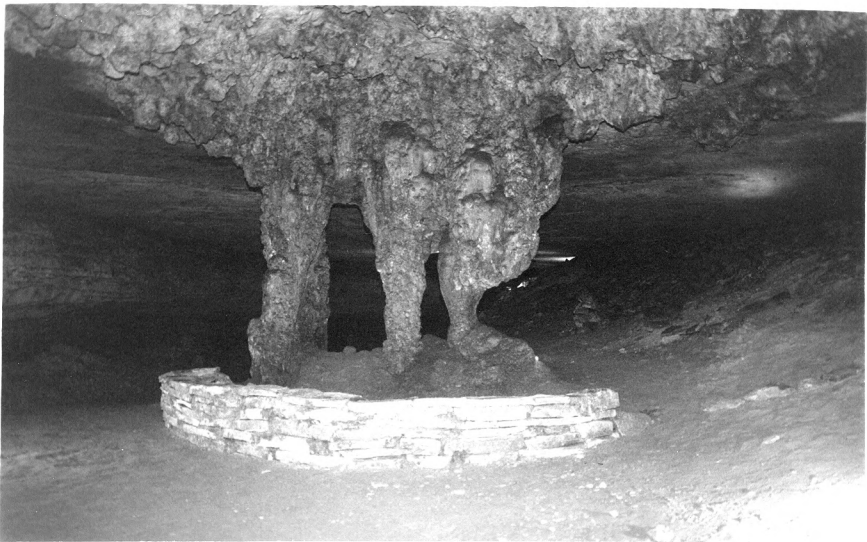

1. Historic Entrance (E-01)
Mammoth Cave National Park, Kentucky

2. Mushroom Beds (IL-02)
Mammoth Cave National Park, Kentucky

3. Rock stairs to Olive's Bower (IC-03)
Mammoth Cave National Park, Kentucky

4. Leaching Vat, Rotunda, Saltpetre Mining Works (452A)
Mammoth Cave National Park, Kentucky

5. pipes near Methodist church, salt petre Mining works
Mammoth Cave National Park, Kentucky (H52B)

6. Leaching Vats, Booth's Amphitheatre, saltpetre mining works (H53B) Mammoth Cave Nat'l Park, Kentucky

7. Rock Monuments and signatures (IC-10)
Mammoth Cave National Park, Kentucky

8. Rock wall at Bridal Altar (IC-05)
Mammoth Cave National Park, Kentucky

9. Rock wall at Jenny Lind's Arm Chair (IC-08)
Mammoth Cave National Park, Kentucky