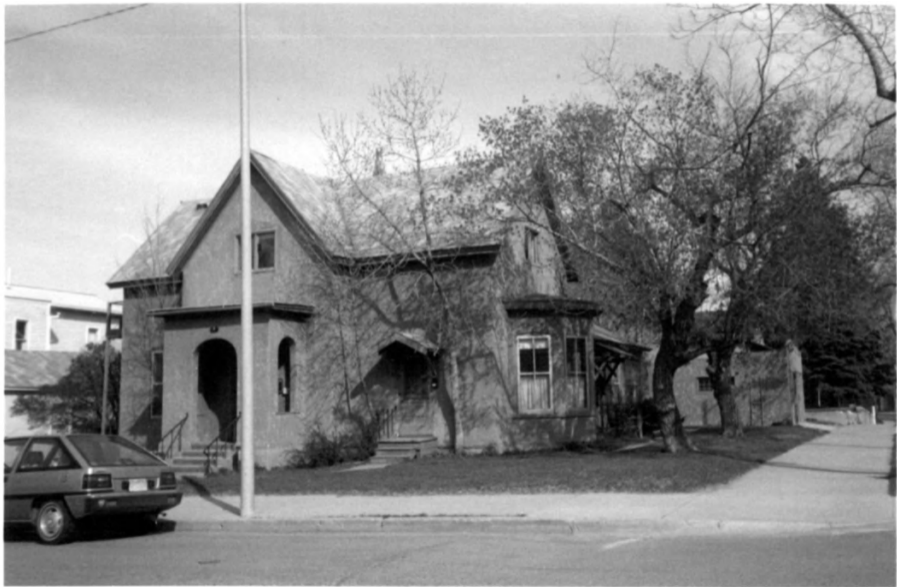

DEMAREST HOUSE (GARAGE)

428 BRECKENRIDGE

HELENA HISTORIC DISTRICT (Addendum)

LEWIS + CLARK COUNTY, MONTANA

KATHY MACEFIELD

MARCH, 1992

WEST

negatives at Montana SHPO