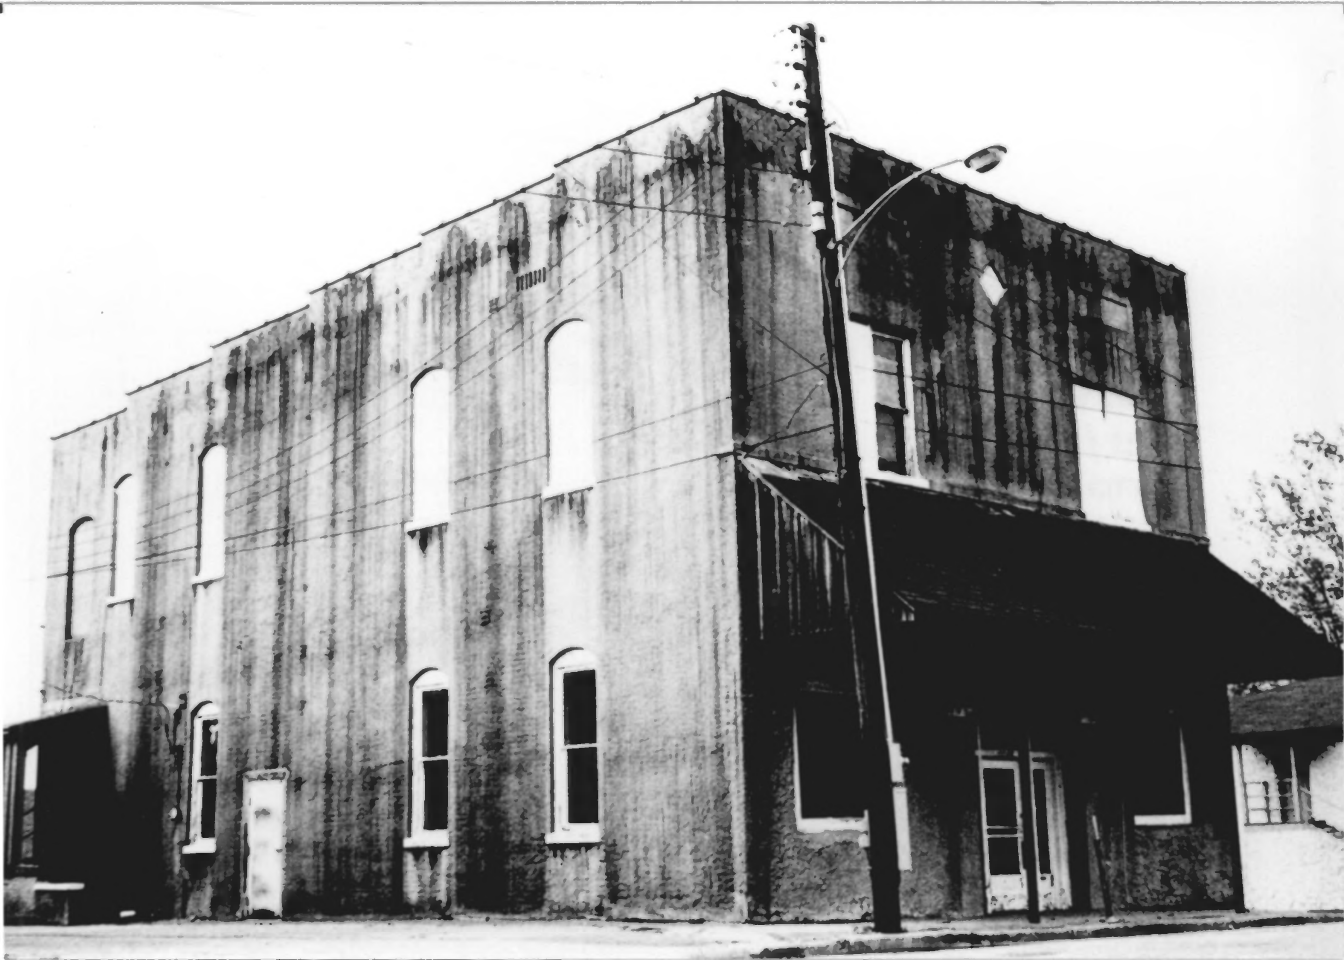

CHANCERY  
BUILDING

100 NORTH MAIN STREET

DOWNTOWN BOONEVILLE HISTORIC DISTRICT

BOONEVILLE, PRENTISS COUNTY, MISSISSIPPI

JENNIFER DOBSON

5/14/98

PHOTO # 9 OF 22

101 NORTH MAIN STREET  
DOWNTOWN BOONEVILLE HISTORIC DISTRICT  
BOONEVILLE, PRENTISS COUNTY, MISSISSIPPI  
JENNIFER DOBSON  
5/14/98  
PHOTO # 10 OF 22