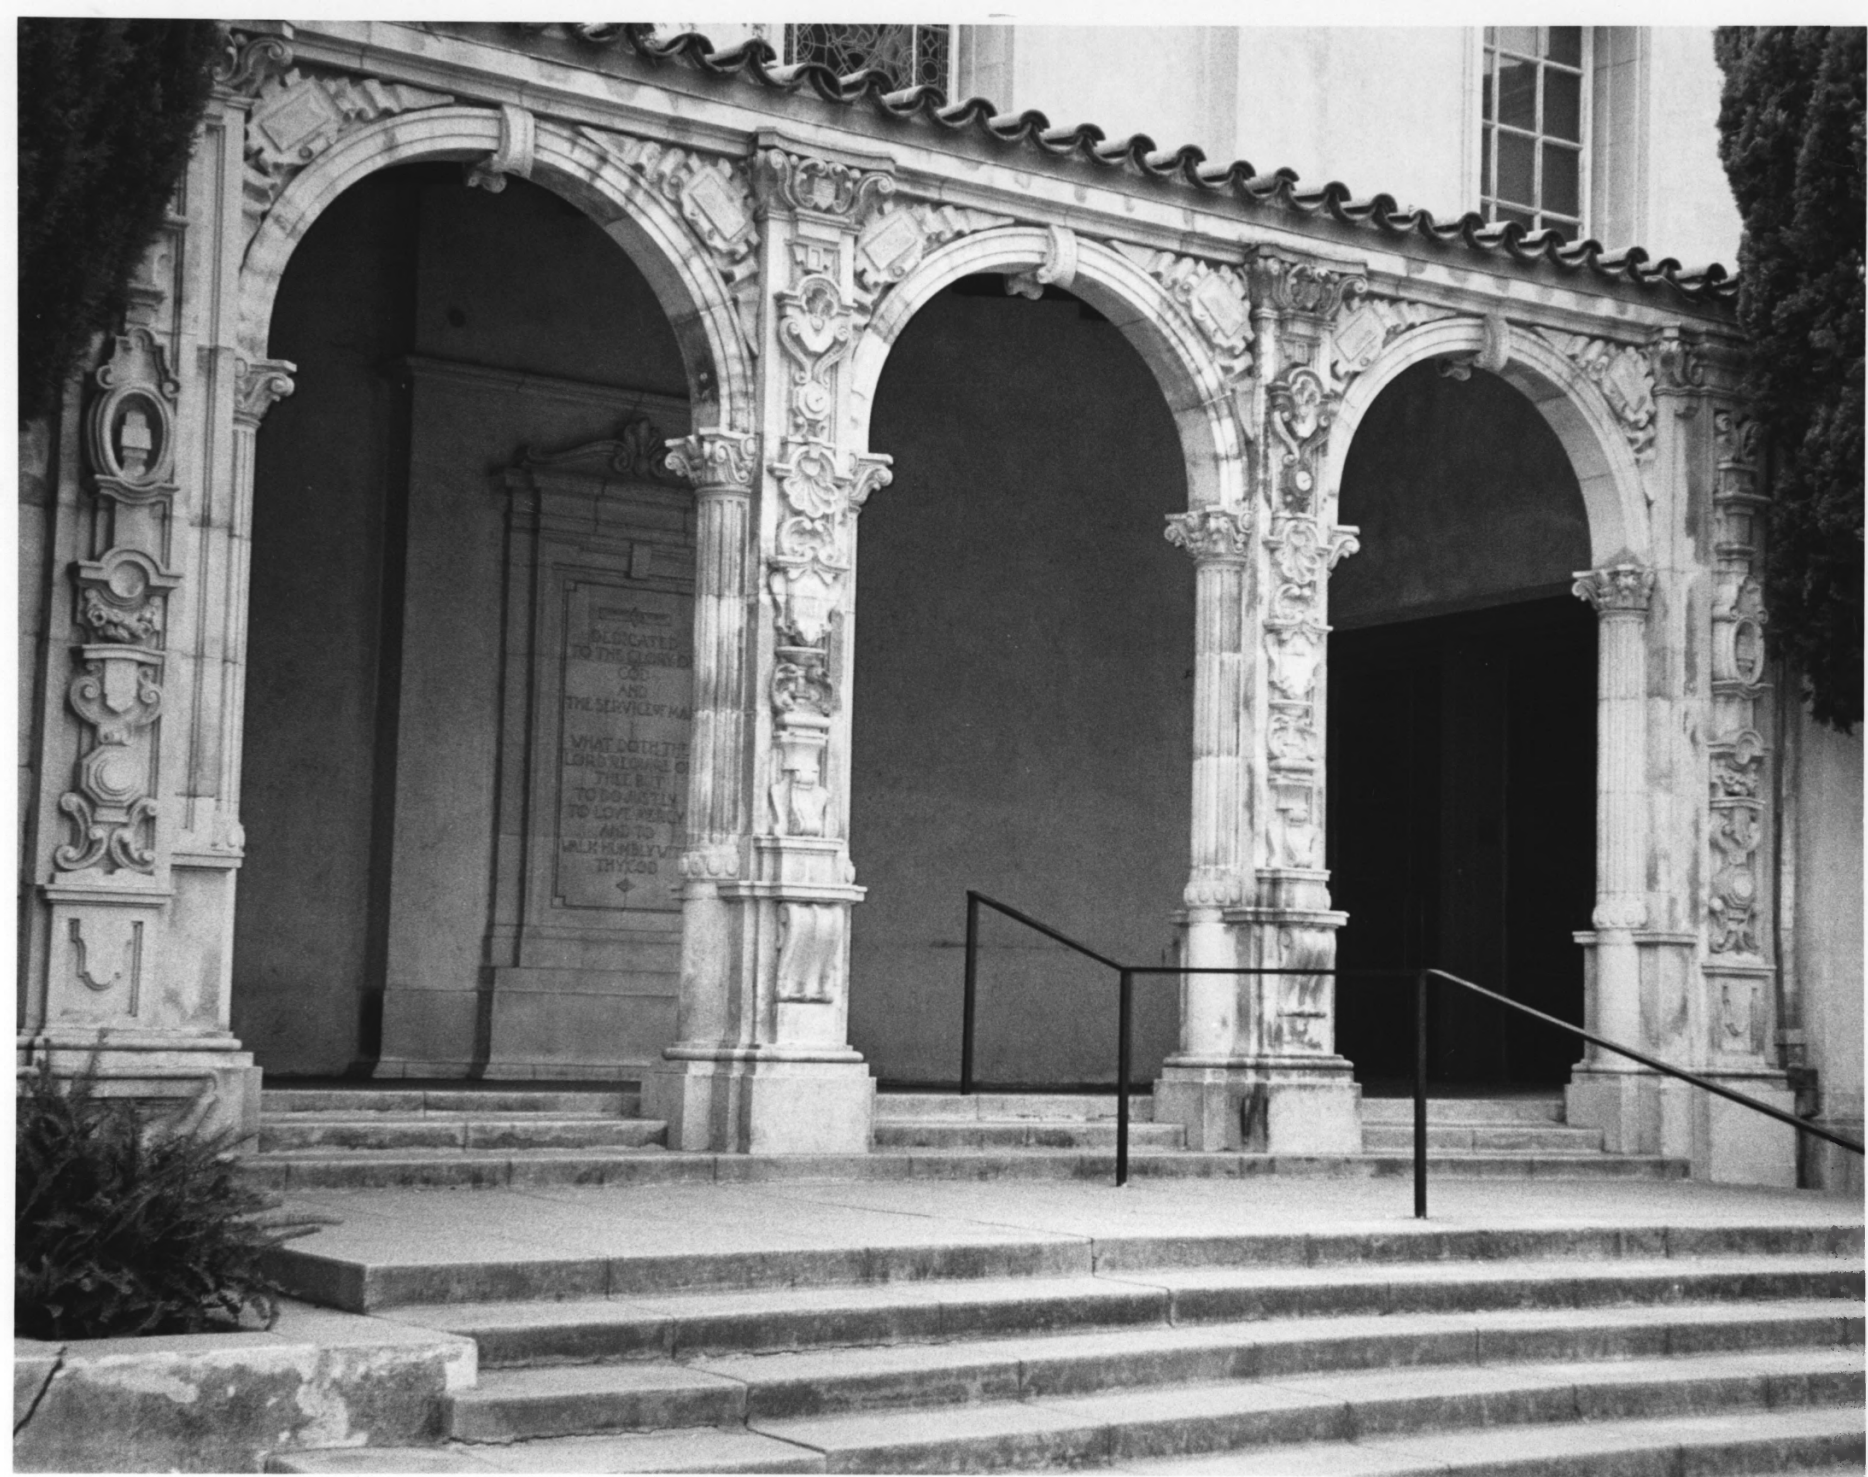

DEDICATED
TO THE GLORY OF
GOD
AND
THE SERVICE OF MAN

WHAT DOETH THE
LORD REQUIRE OF
THEE? IT
TO DO JUSTLY
TO LOVE MERCY
AND TO
WALK HUMBLY WITH
THY GOD