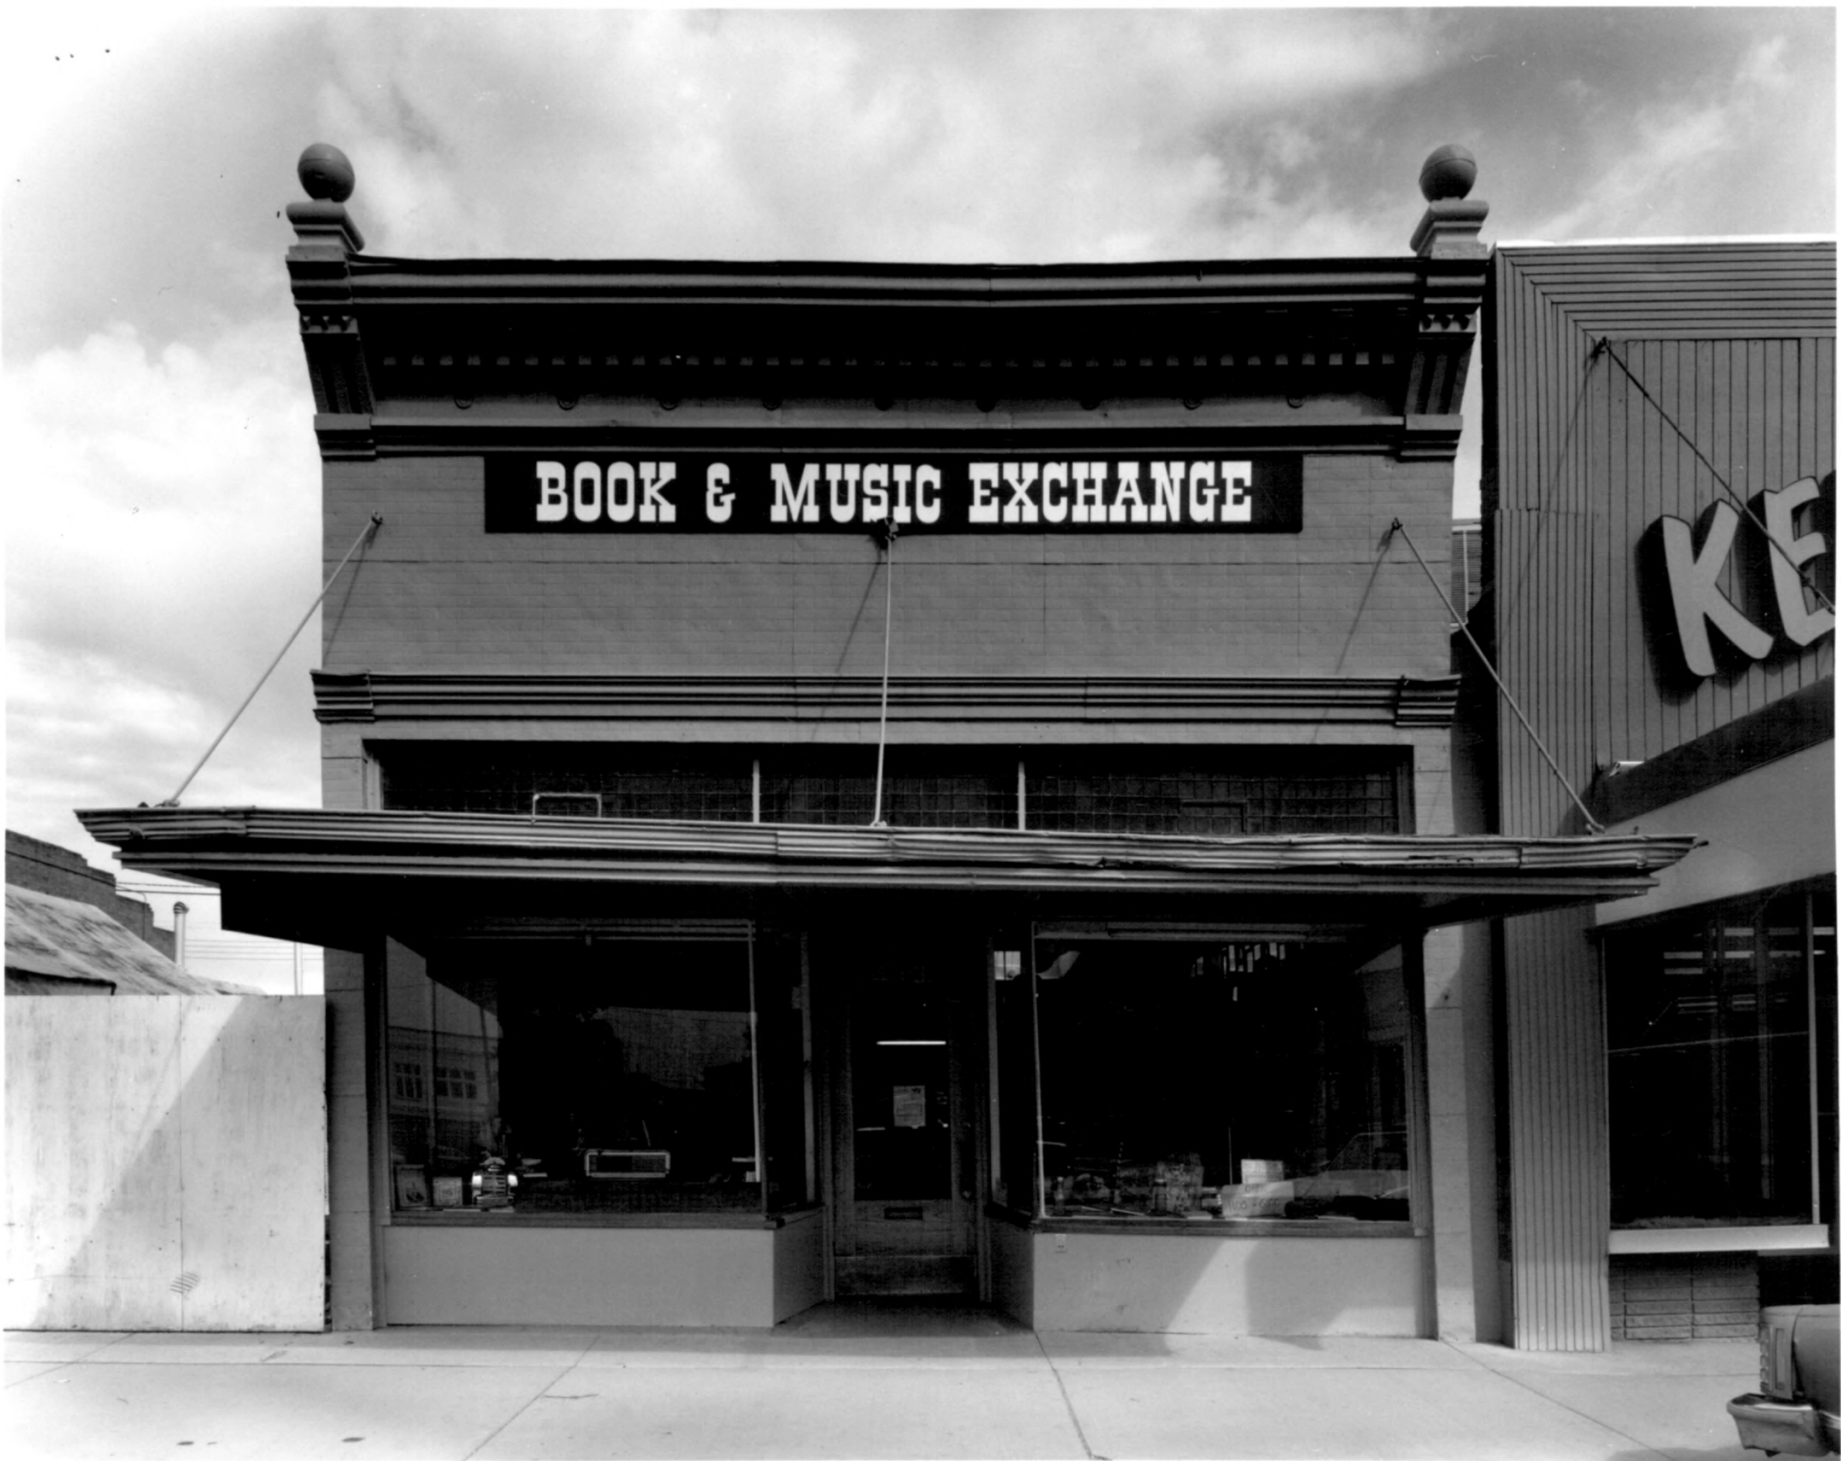

Located at 408 South Main St. in Rock Springs, Wyo

Sweetwater County

View is SE looking at the (NW) front of the Bldg.

Photographer: Richard Collier

BOOK & MUSIC EXCHANGE

KE

8-20-93

Front of the Book & Music Exchange Bldg.