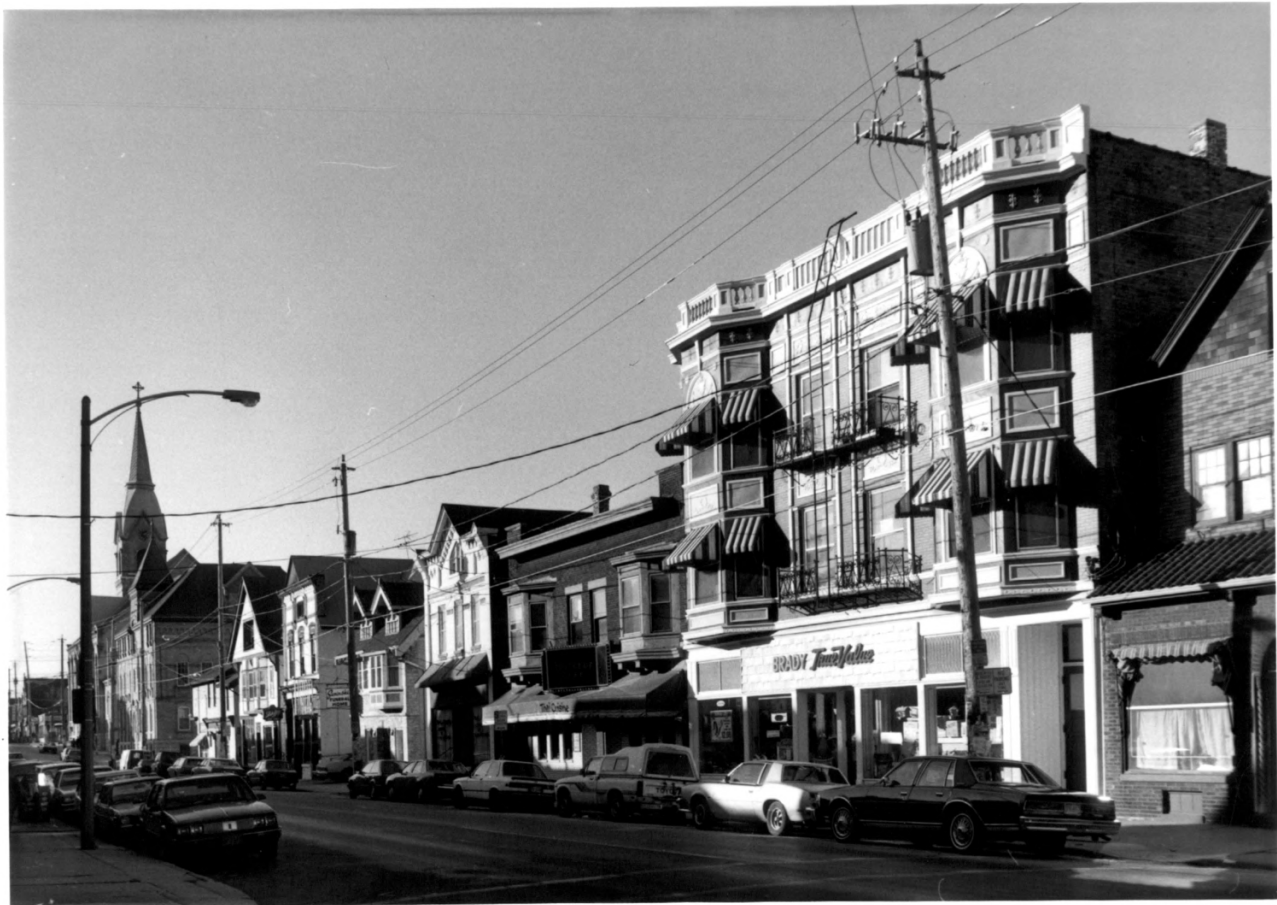

Shelby
ON TAP

Shelby
UP & UNDER
PUB

Sumin's & Co.
FUNERAL
HOME

LUMBER

EAST BRADY ST. HISTORIC DISTRICT
STREETSCAPE

MILWAUKEE, MILWAUKEE CO., WI

PHOTOGRAPHER: P. J. JAKUBOVICH

DATE: 4/11/77

NEGATIVE . . . OF CITY DEVELOPMENT

009 N. BROADWAY

MILWAUKEE, WI 53202

VIEW: E BRADY ST., LOOKING NE. AT THE
N. SIDE OF THE 1200 BLOCK

PHOTO: 1 OF 39

1200 BLK. E. BRADY ST
EAST BRADY ST. HISTORIC DISTRICT
MILWAUKEE, WI

PHOTOGRAPHER: PAUL JAKUBOVICH

NEGATIVE: DEPT. OF CITY DEVELOPMENT
809 N BROADWAY
MILWAUKEE, WI 53202

DATE: DEC. 2, 1988

VIEW: LOOKING NW.

PHOTO: 2 OF 39

EAST BRADY ST. HISTORIC DISTRICT
STREETSCAPE

MILWAUKEE, MILWAUKEE CO., WI

DATE: DEC. 2, 1988

VIEW: LOOKING NORTH

PHOTO: 15 OF 39

EAST BRADY ST HISTORIC DISTRICT

1218-1220 E. BRADY ST.

MILWAUKEE, MILWAUKEE CO., WI

PHOTOGRAPHER: PAUL JAKUBOVICH

NEGATIVE: DEPT. OF CITY DEVELOPMENT