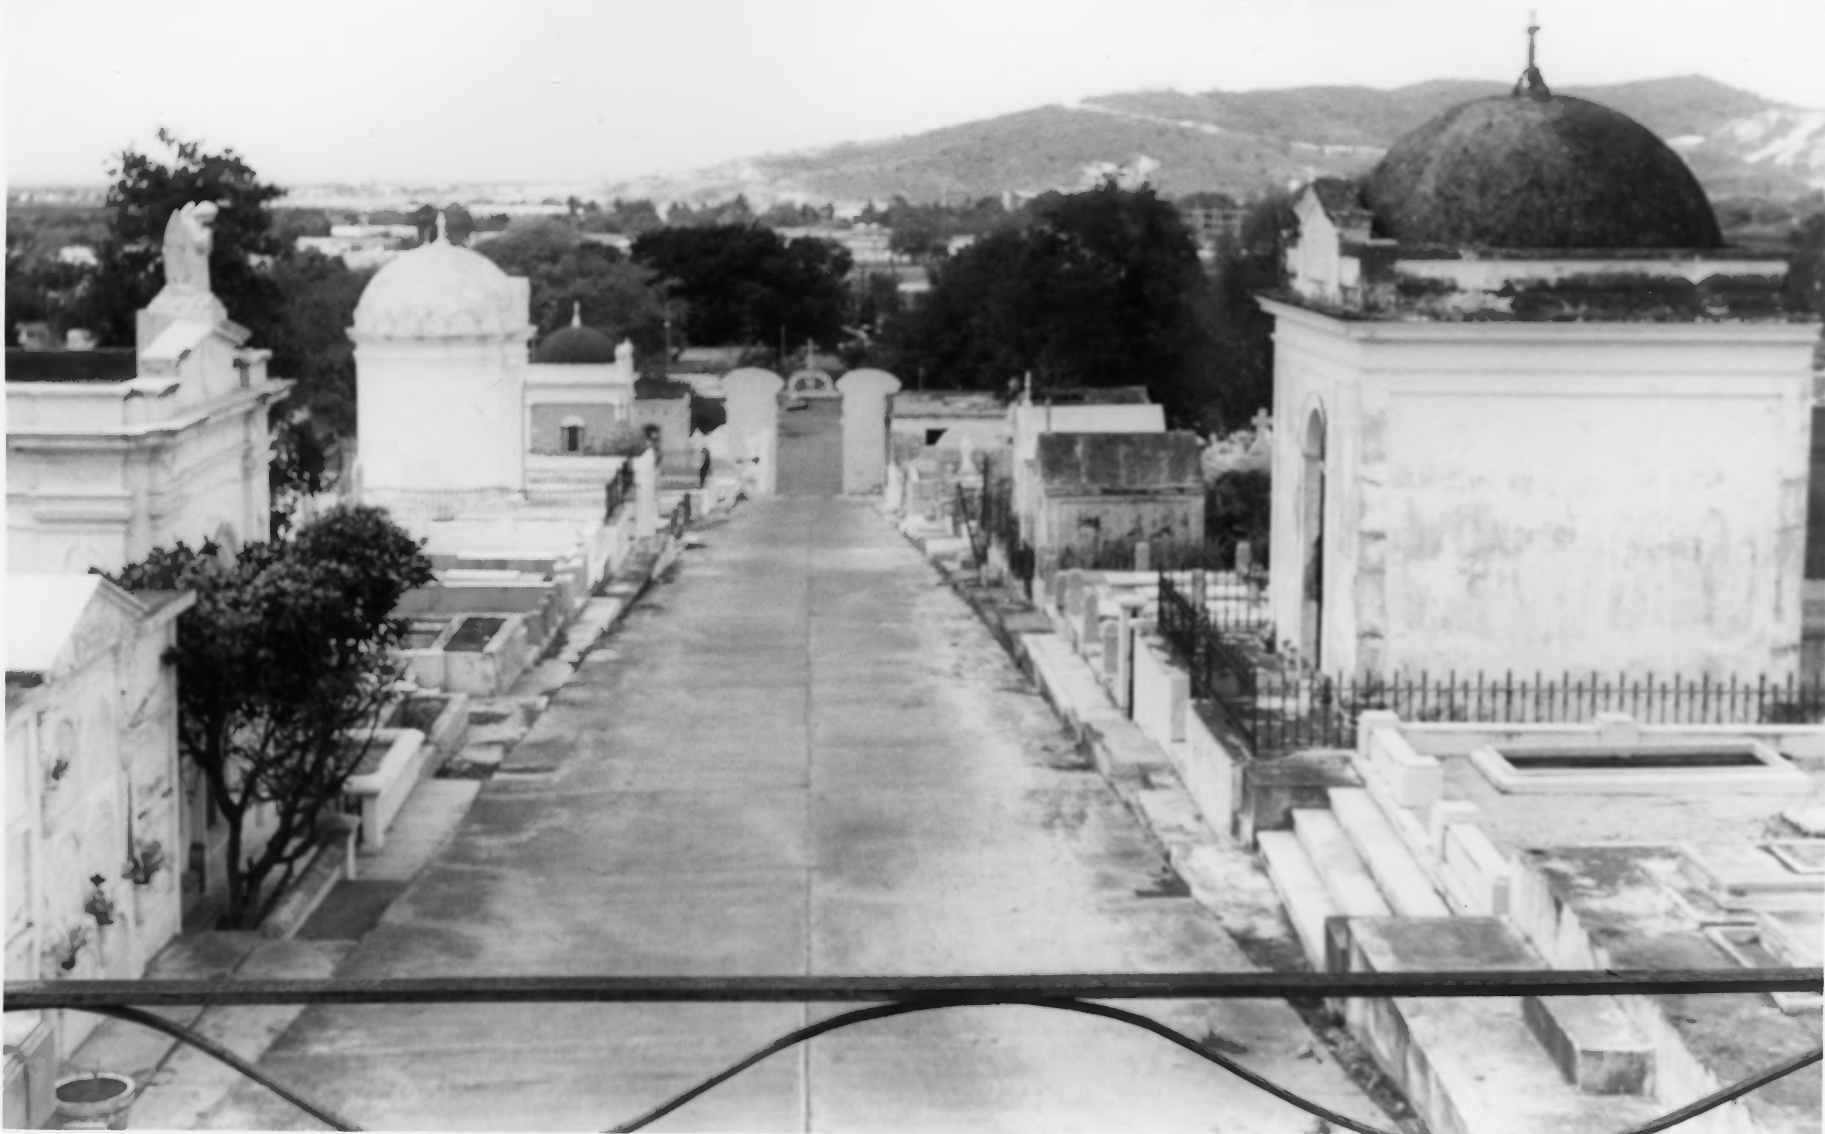

CEMENTERIO SAN VICENTE de PAUL
PONCE, PUERTO RICO

Foto by F.J. del Campo

MARCH 1988 / NEGATIVES AT P.R. SHPO

MAIN ENTRANCE (SEE ENCLOSED PLAN)

IN A SET OF 16

CEMENTERIO SAN VICENTE de PAUL

PONCE, PUERTO RICO