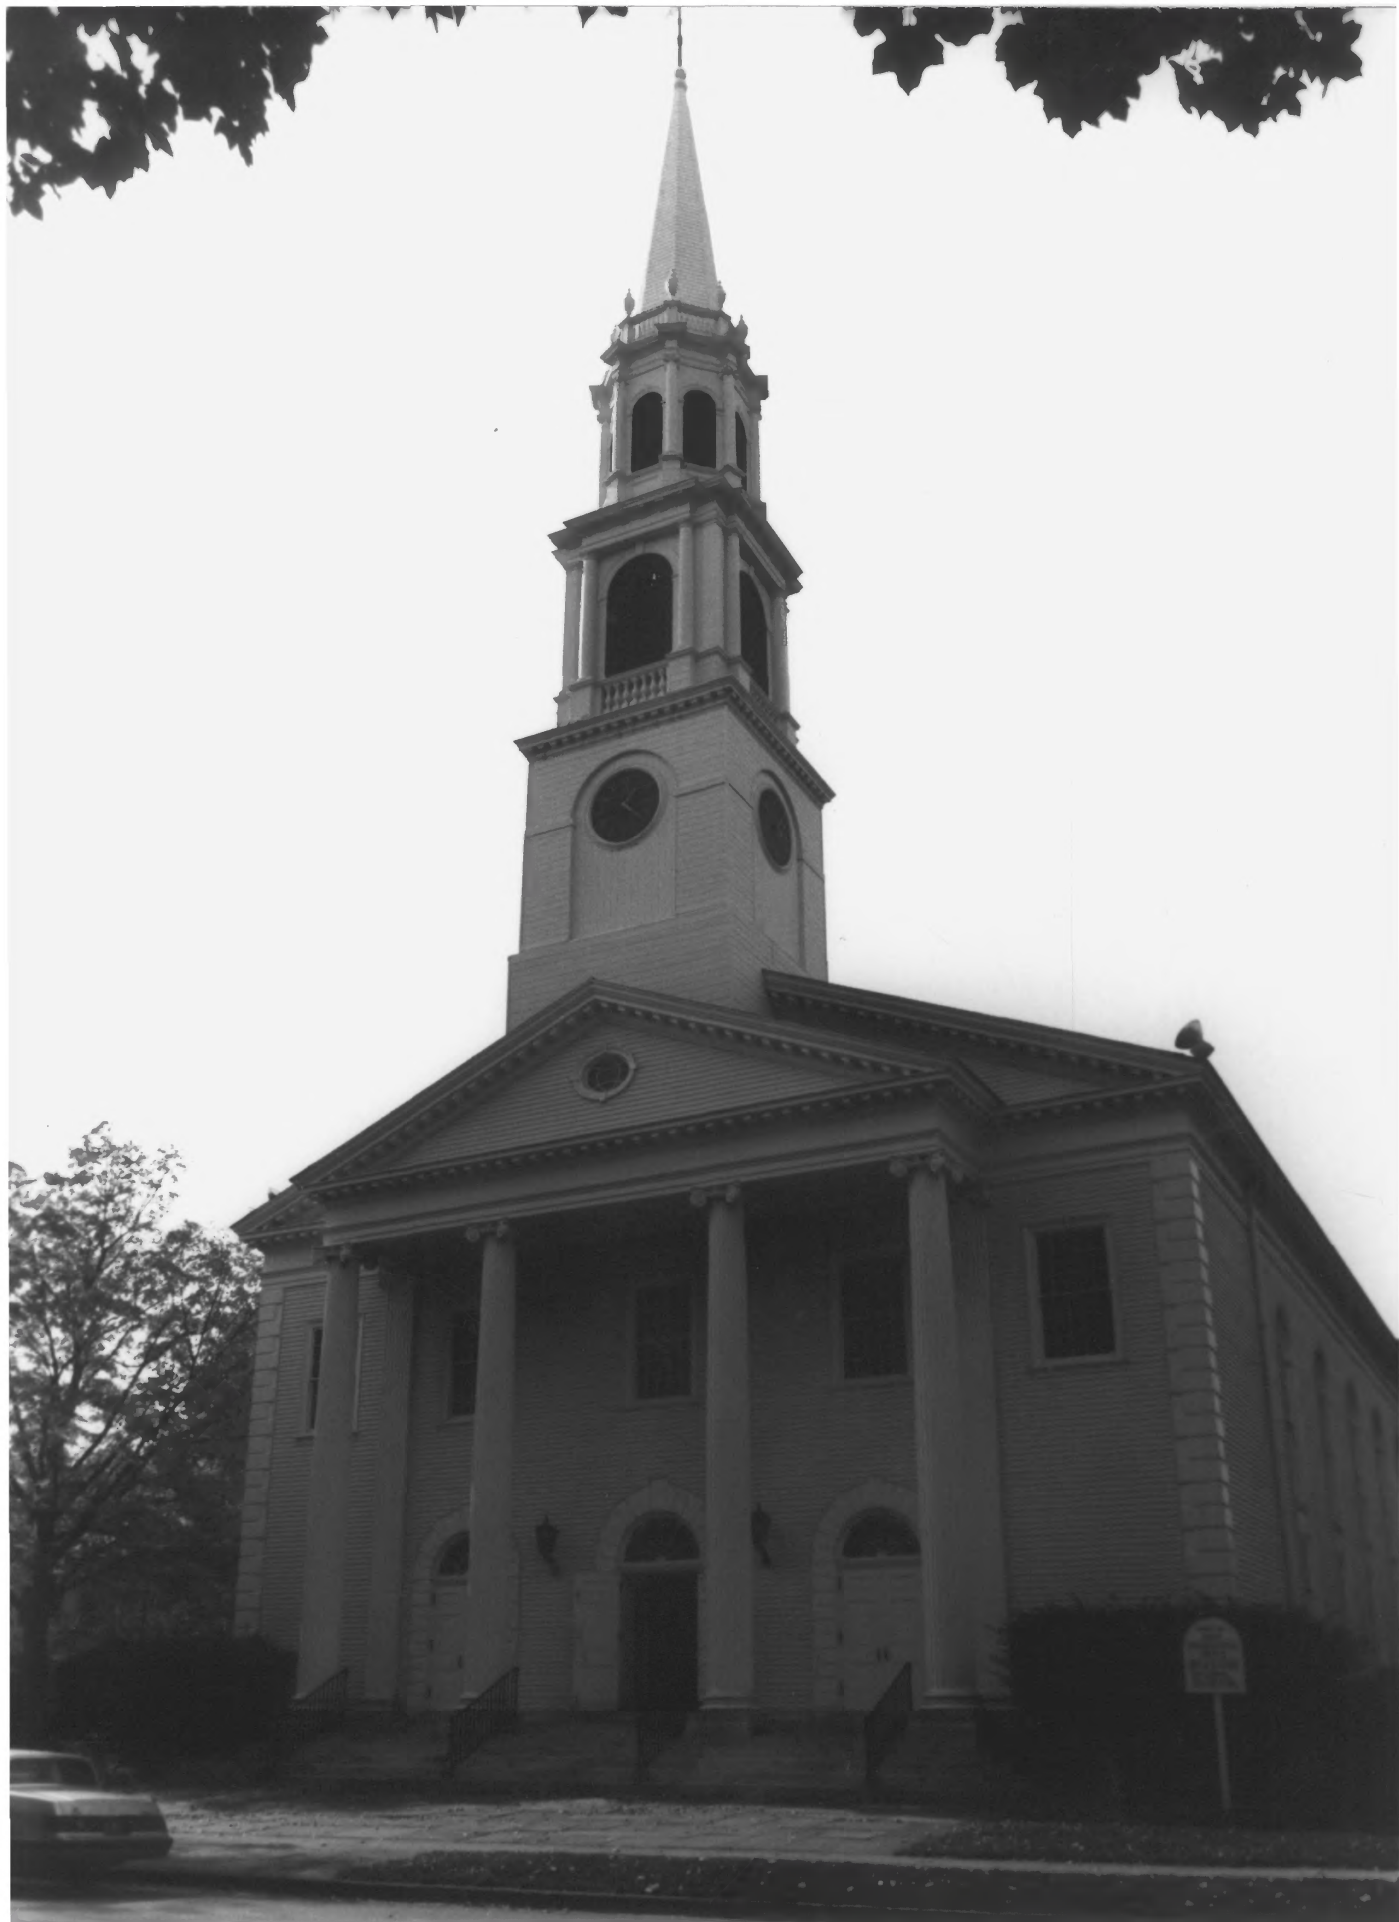

1. Norwalk Green Historic District
Norwalk, Connecticut

View: St. Paul's Episcopal Church (#63)

Facing: N

Negative on file: Conn. Hist. Comm.

Cunningham

10/86

2. Norwalk Green Historic District
Norwalk, Connecticut