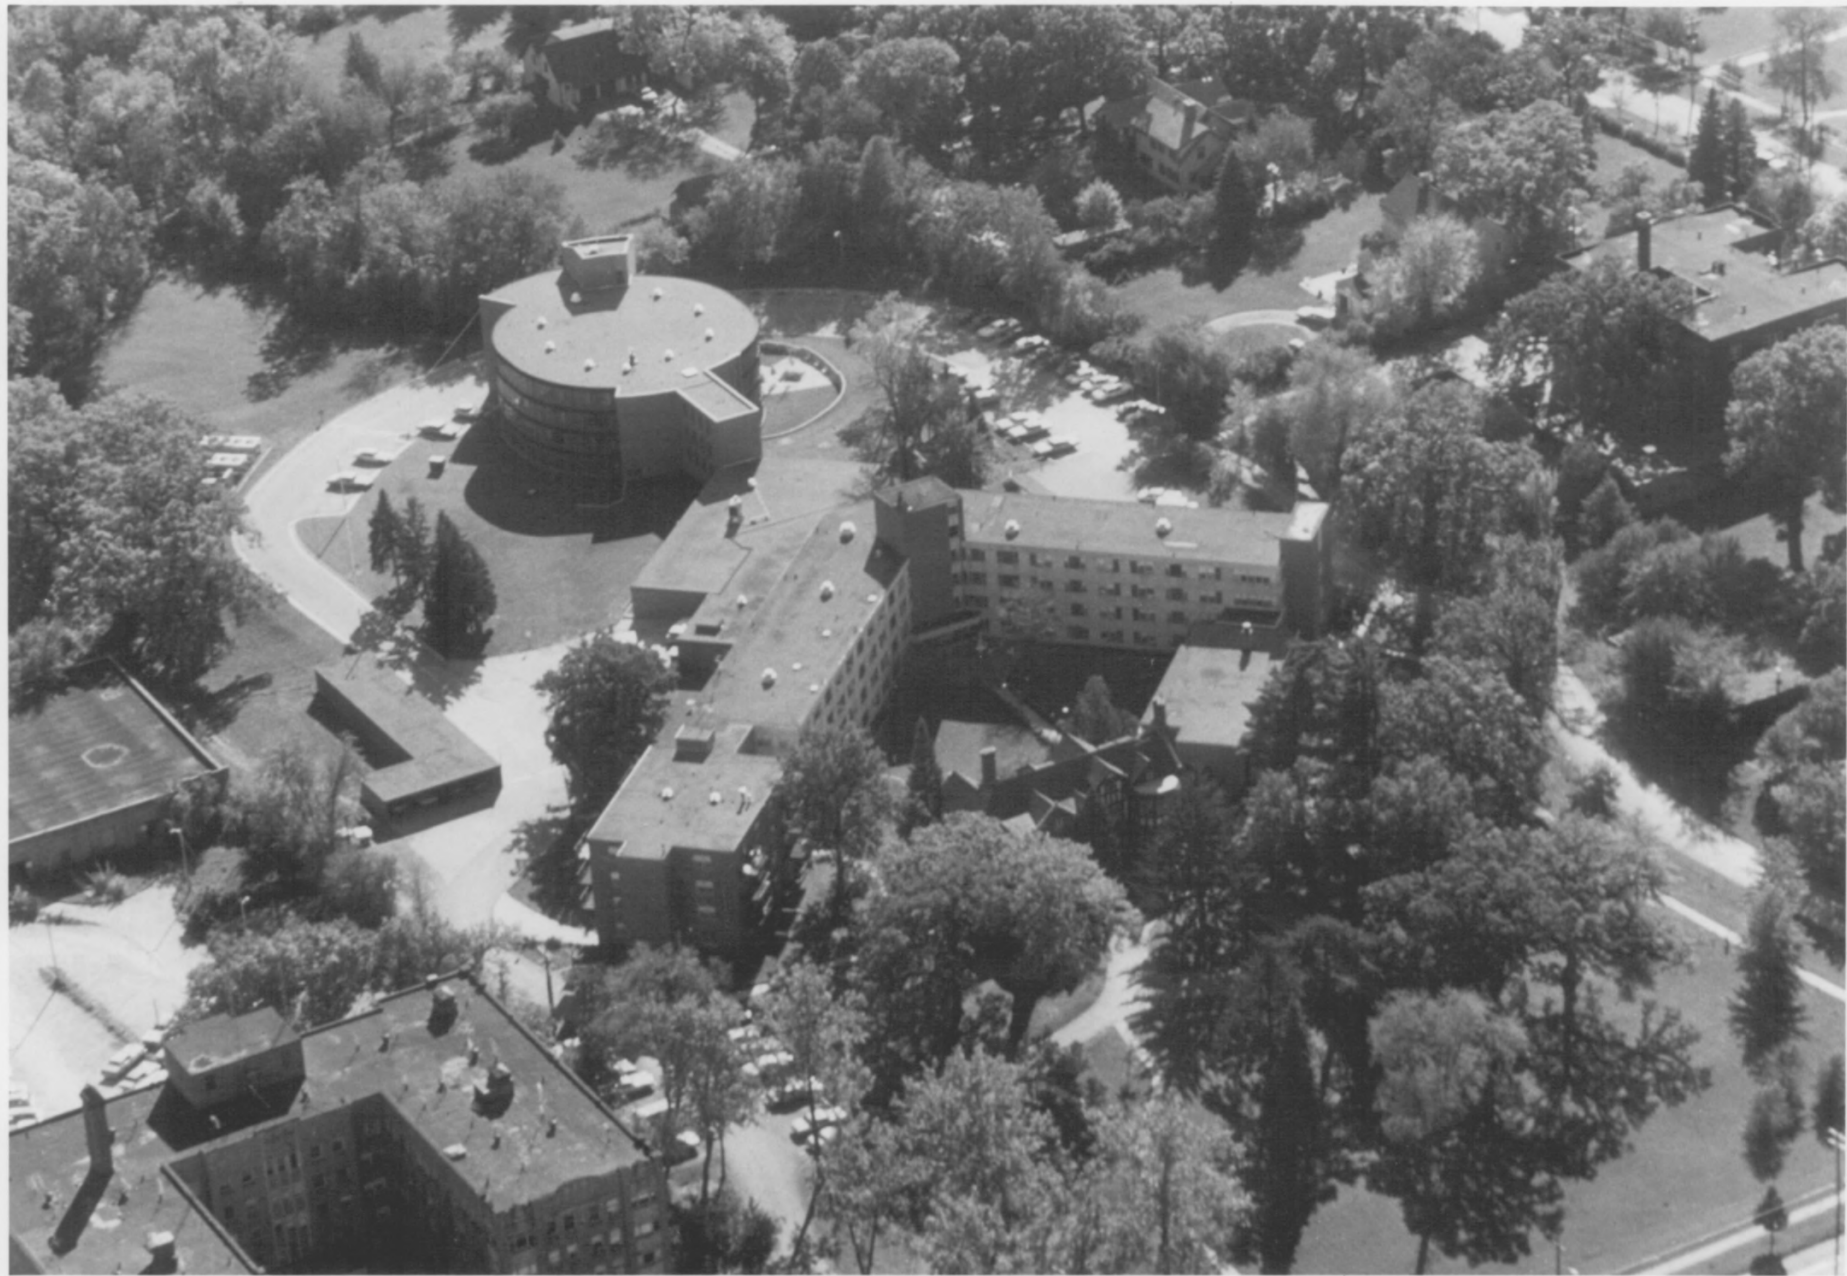

Date: 1947

View: Historic interior, living room, to
west.

Photo

about 1947.

West Chester
3520 Grand Ave.
Des Moines, Polk County, Iowa
Photo No. 5
By: Tyler (assume)
Date: 1947
View: historic interior, to southeast.

Date: 1979

View: aerial view, to south.

ENTRANCE 5
SIMH
CORPORATE
HDQTRS.

PHOTO #11

East side view

June 1983

JOHN COURTER

meg file