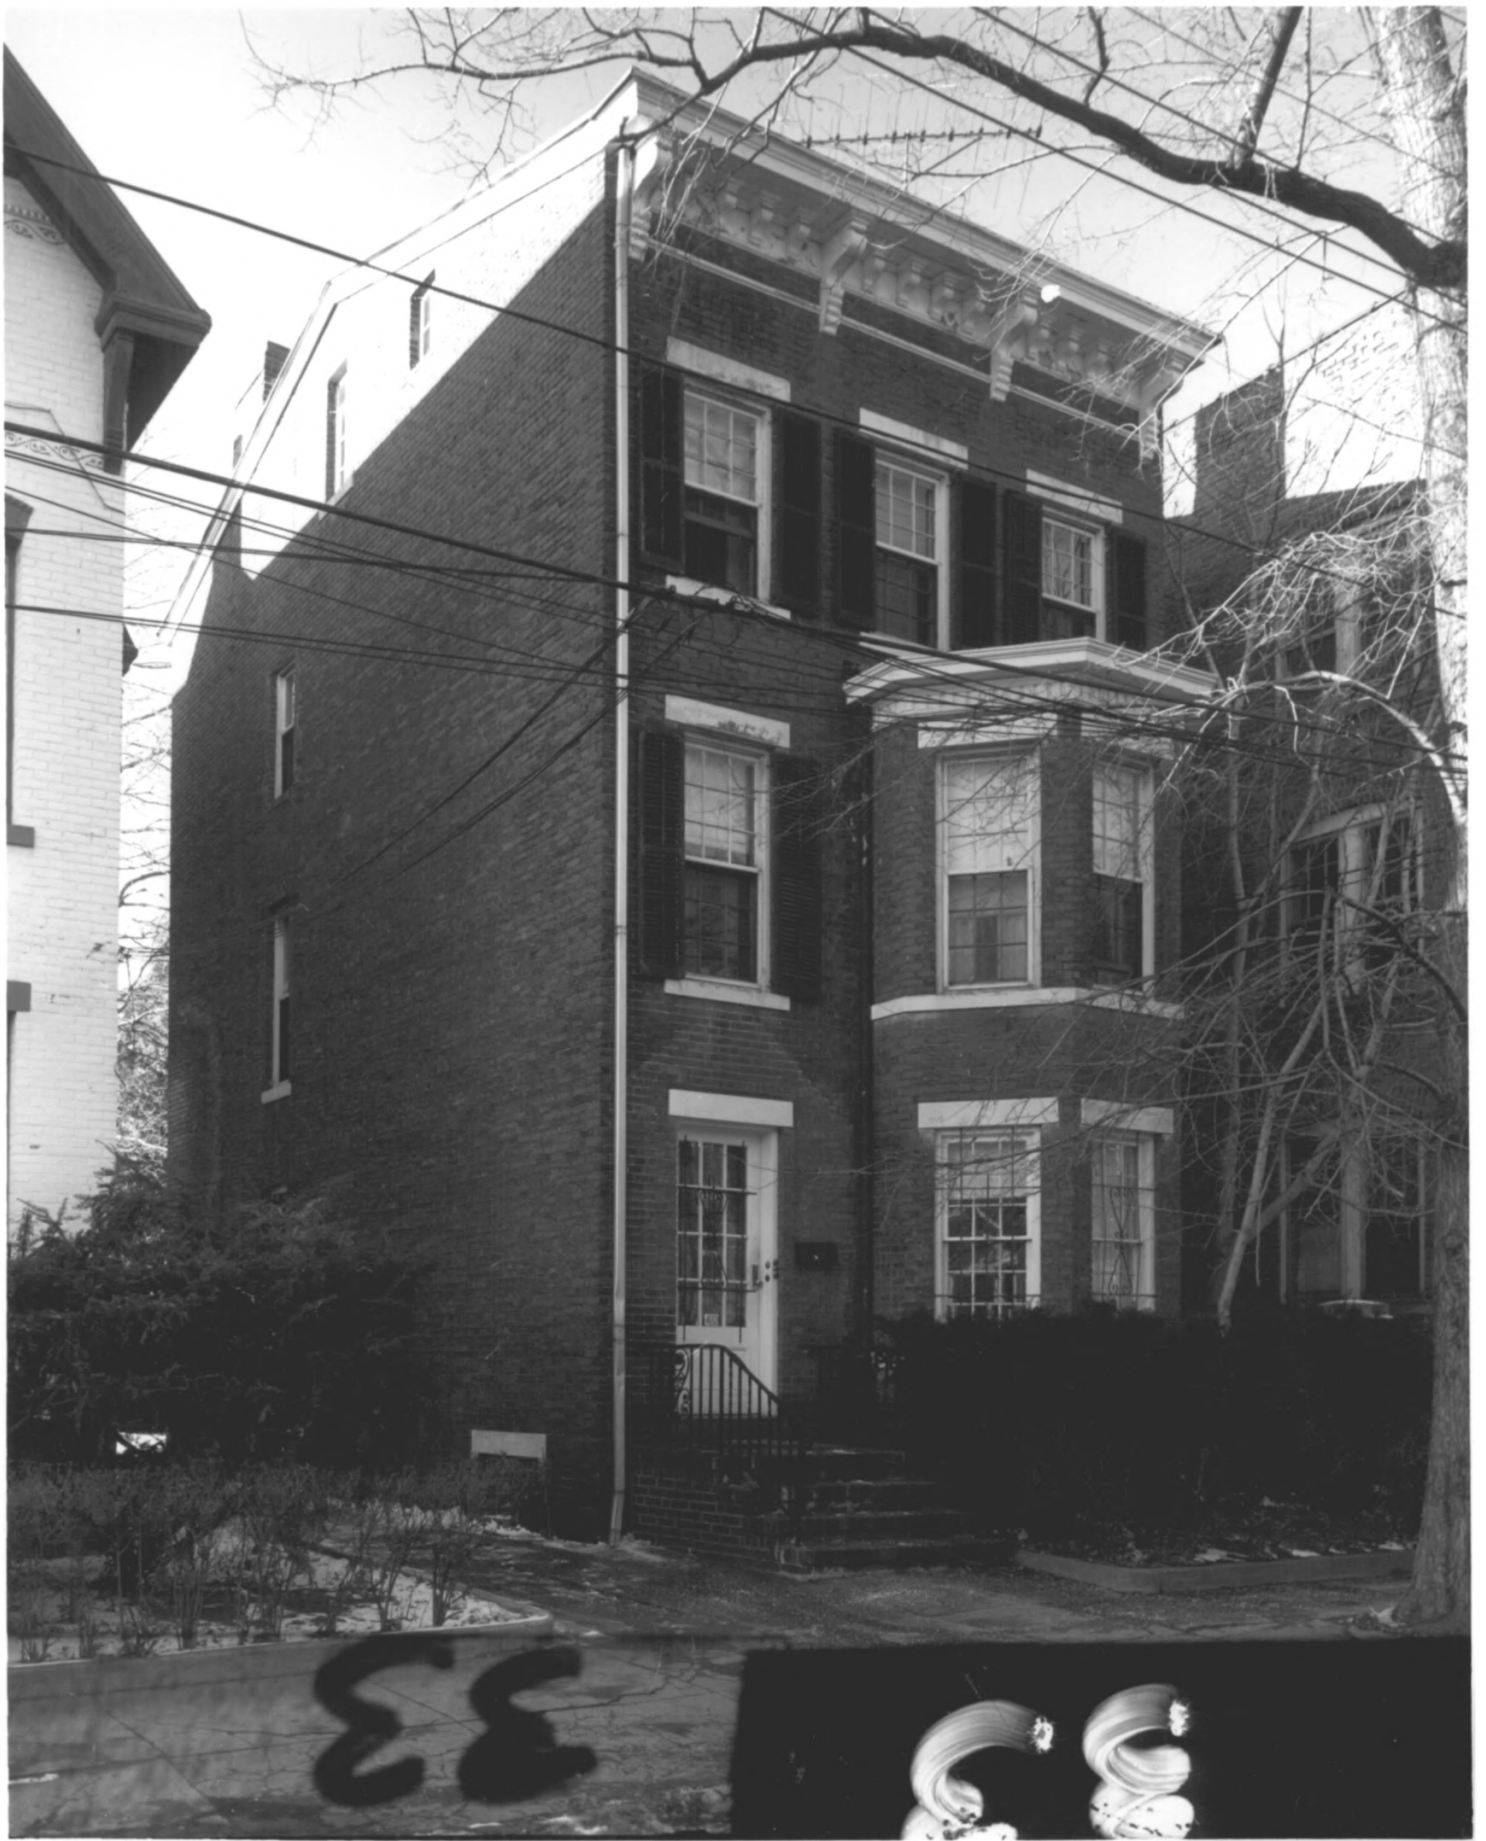

Negative: CT Historical Commission

Apartment House, 98 Scranton. St.

View South

Photo 16 DWIGHT ST DISTRICT

New Haven, CT

T. Hahn 1979 photo 4/82

Negative: CT Historical Commission
Townhouse, 40 Lynwood St. View East