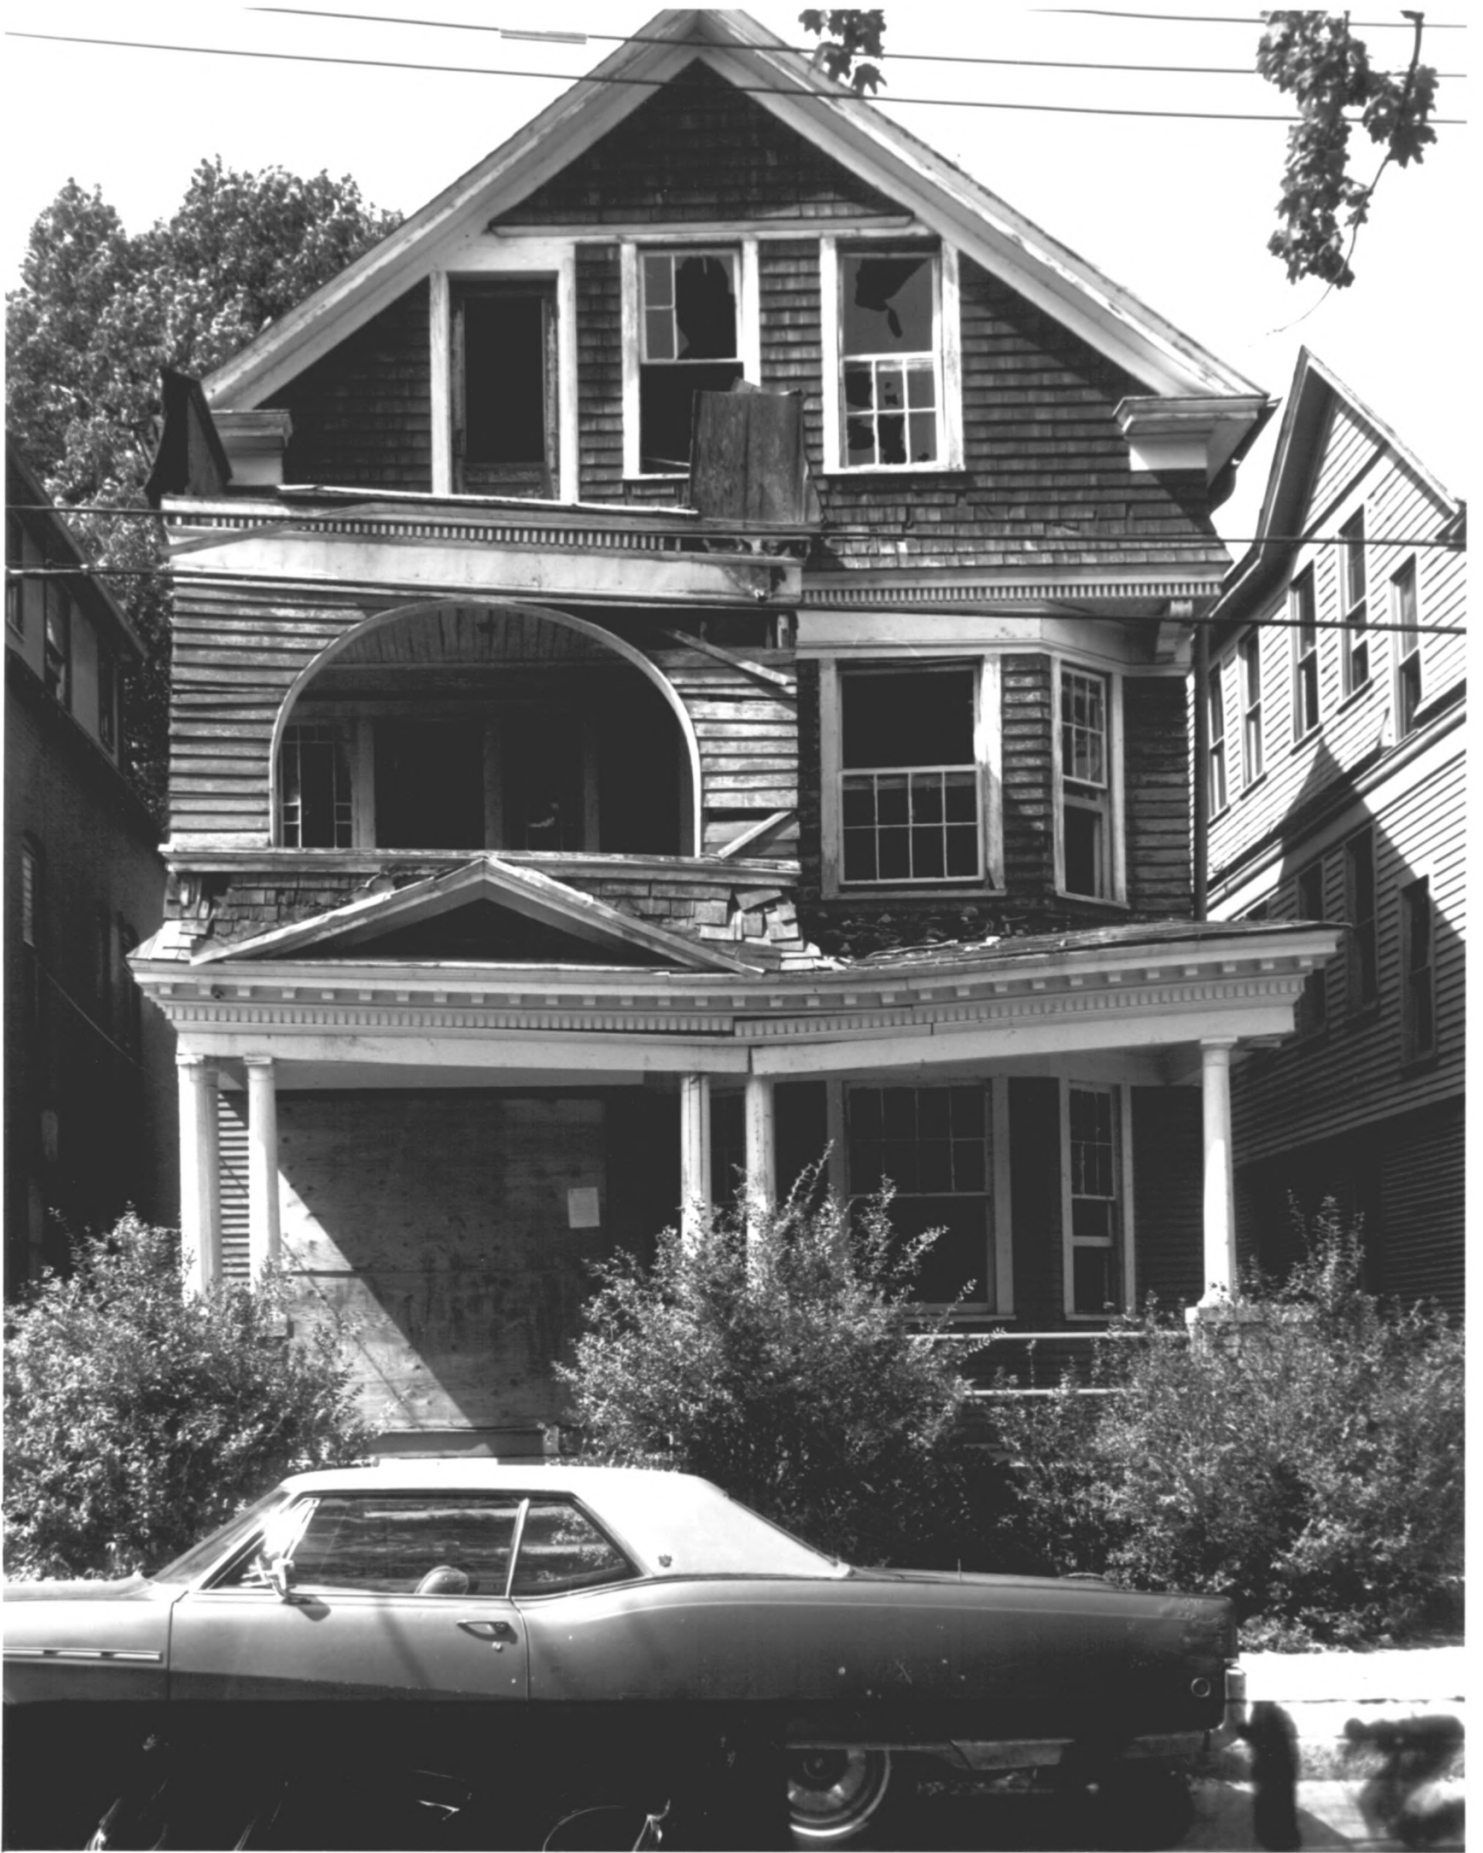

Photo 11 DWIGHT ST DISTRICT

New Haven, Ct.

T. Hahn 1979 Photo

Negative: CT Historical Commission

Dwelling, 492 Elm St. View Southeast

Photo 12 DWIGHT ST DISTRICT

New Haven, CT

T. Hahn 1979 photo 4/82