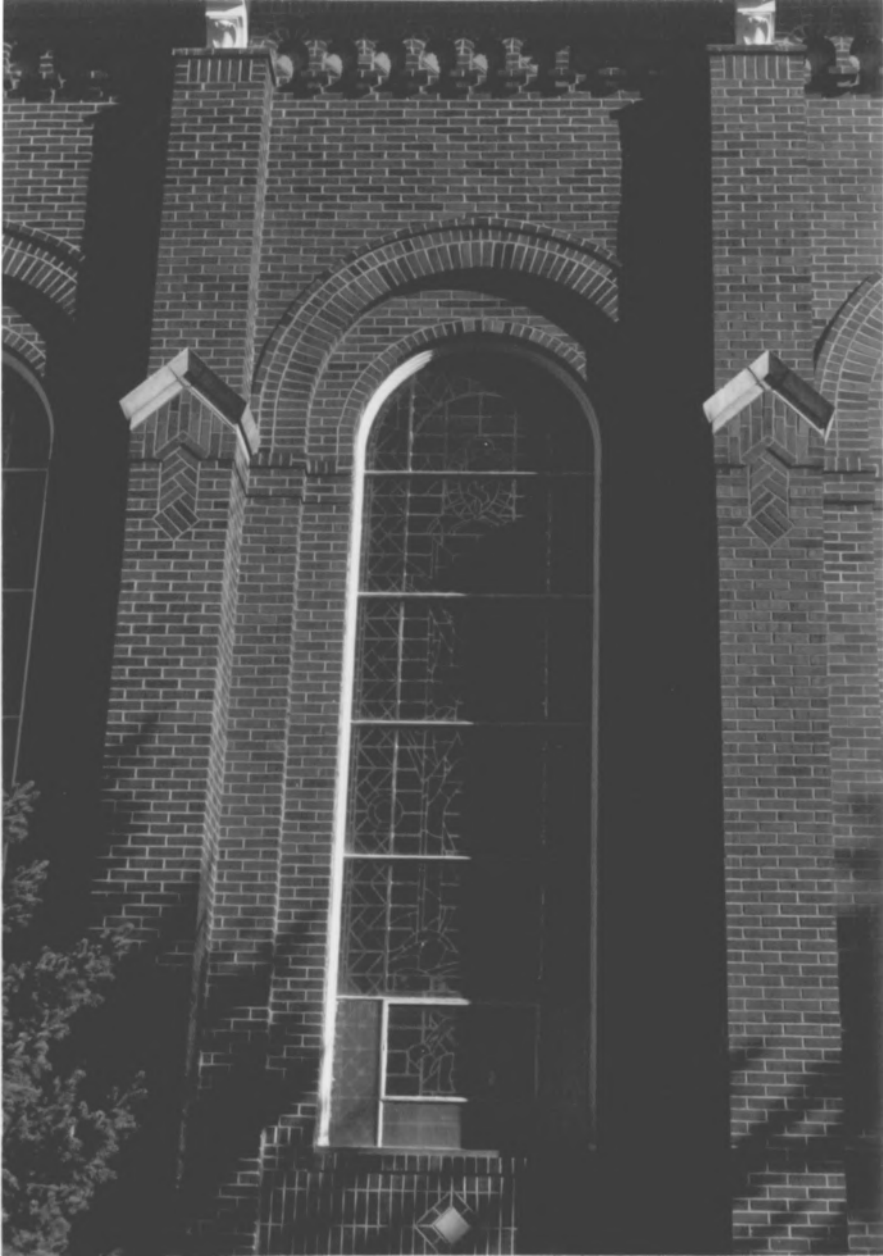

#2

West Transcept Window

St. Leo's Catholic Church
Lewistown, Montana
Fergus County

Photo & Neg: Brenner Studio
Lewistown, Montana

Date: 1979

#3

West Window

St. Leo's Catholic Church