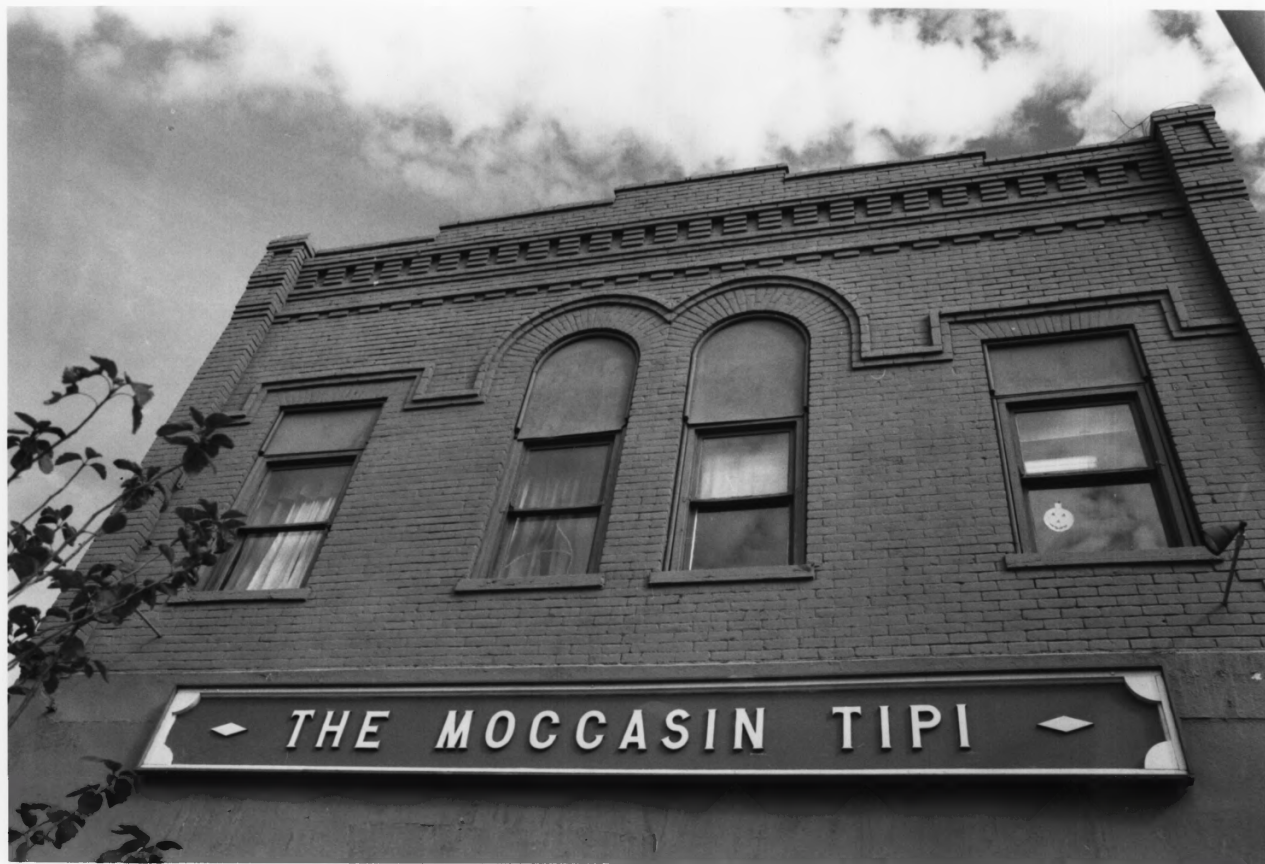

◆ THE MOCCASIN TIPI ◆