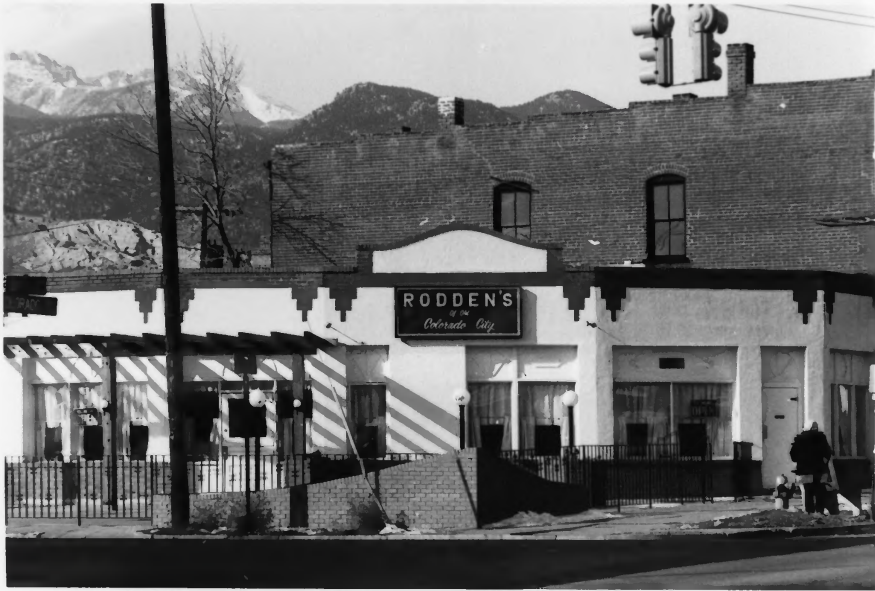

RODDEN'S
of the
Colorado City