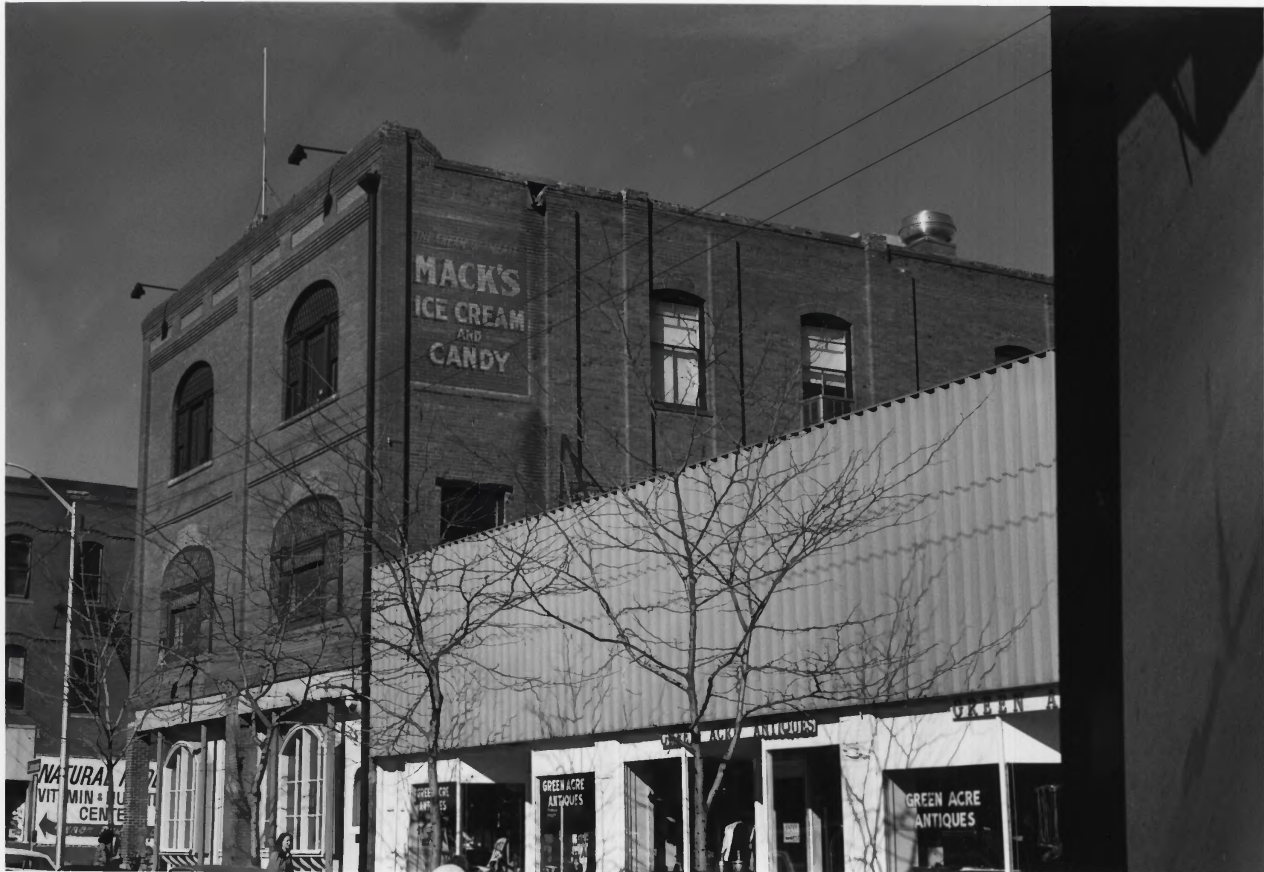

SEP 21 1982

MICHAEL GARMAN GALLERIES

MICHAEL GARMAN PRODUCTIONS

MACK'S
ICE CREAM
AND CANDY

Photo 4

JUL 1

1980

Old Colorado City Historic District

Colorado Springs, Colorado

Photographer: Deborah Edge Abele

Negatives in possession of Colorado Springs

Planning Department

View: Streetscape of 2400 block of Colorado

Avenue, showing buildings 4, 5 and 6.

Photographer looking westerly

Date of Photograph: November, 1979

THE FINEST
MACK'S
ICE CREAM
AND
CANDY

NATURAL
VITAMIN & MINERAL
CENTER

GREEN ACRE
ANTIQUES

GREEN ACRE
ANTIQUES

Photo 5

JUL 1 1980