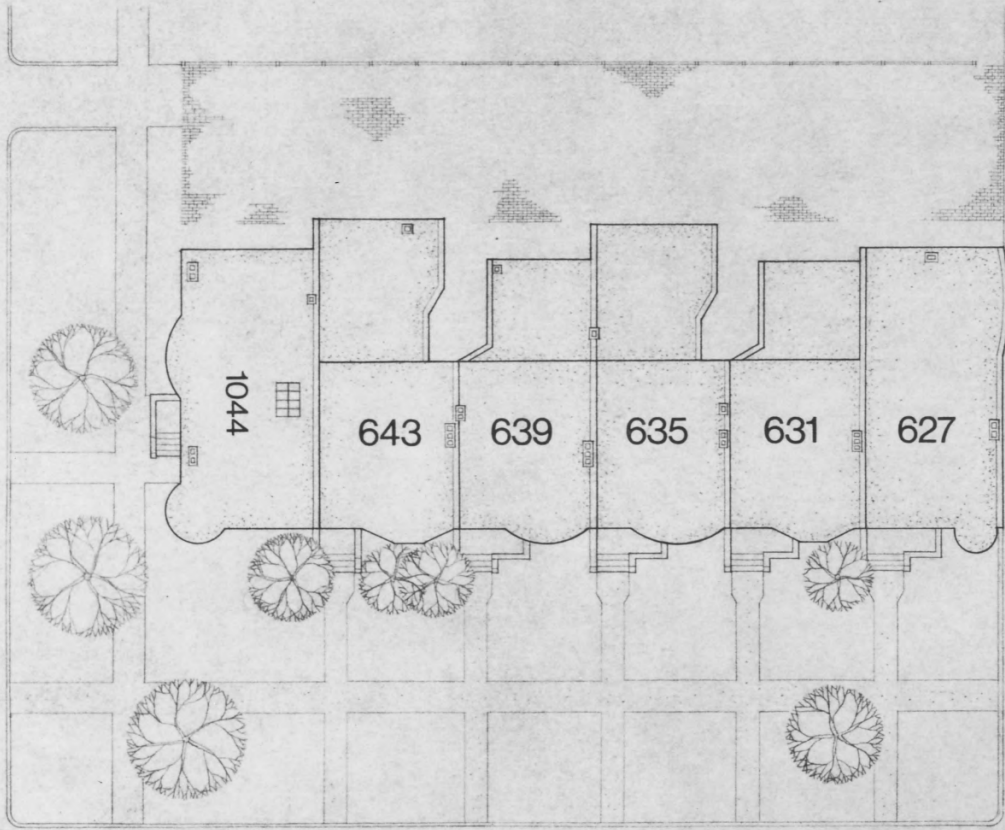

AUG 14 1979

6161 1 100
200
OCT

500 7905/2-12 116 1-23 51

Photo #3 of 17
19th Century Terrace Houses of Lincoln, Neb.
(Barr Terrace) **AUG 14 1979**
627-643 S. 11th Street
Lincoln, Lancaster County, Nebraska
Penelope Chatfield
May, 1979 7905/2-12
Nebraska State Historical Society
View to the northeast

DOE
OCT 1 1979

SDO 7905/2-16 WJ 2-65 S

Photo #4 of 17
19th Century Terrace Houses of Lincoln, Neb.
(Barr Terrace)
627-643 S. 11th Street AUG 14 1979
Lincoln, Lancaster County, Nebraska
Penelope Chatfield
May, 1979 7905/2-16

Nebraska State Historical Society
detail of North Facade.

1979
12

H street

eleventh street

site plan

scale: 0 15 30
feet

133 12B2-14 5'

Photo #5 of 17 **AUG 14 1979**
19th Century Terrace Houses of Lincoln, Neb.
(Barr Terrace)
627-643 S. 11th Street
Lincoln, Lancaster County, Nebraska
Nebraska State Historical Society - Photo
Room
Site Plan.