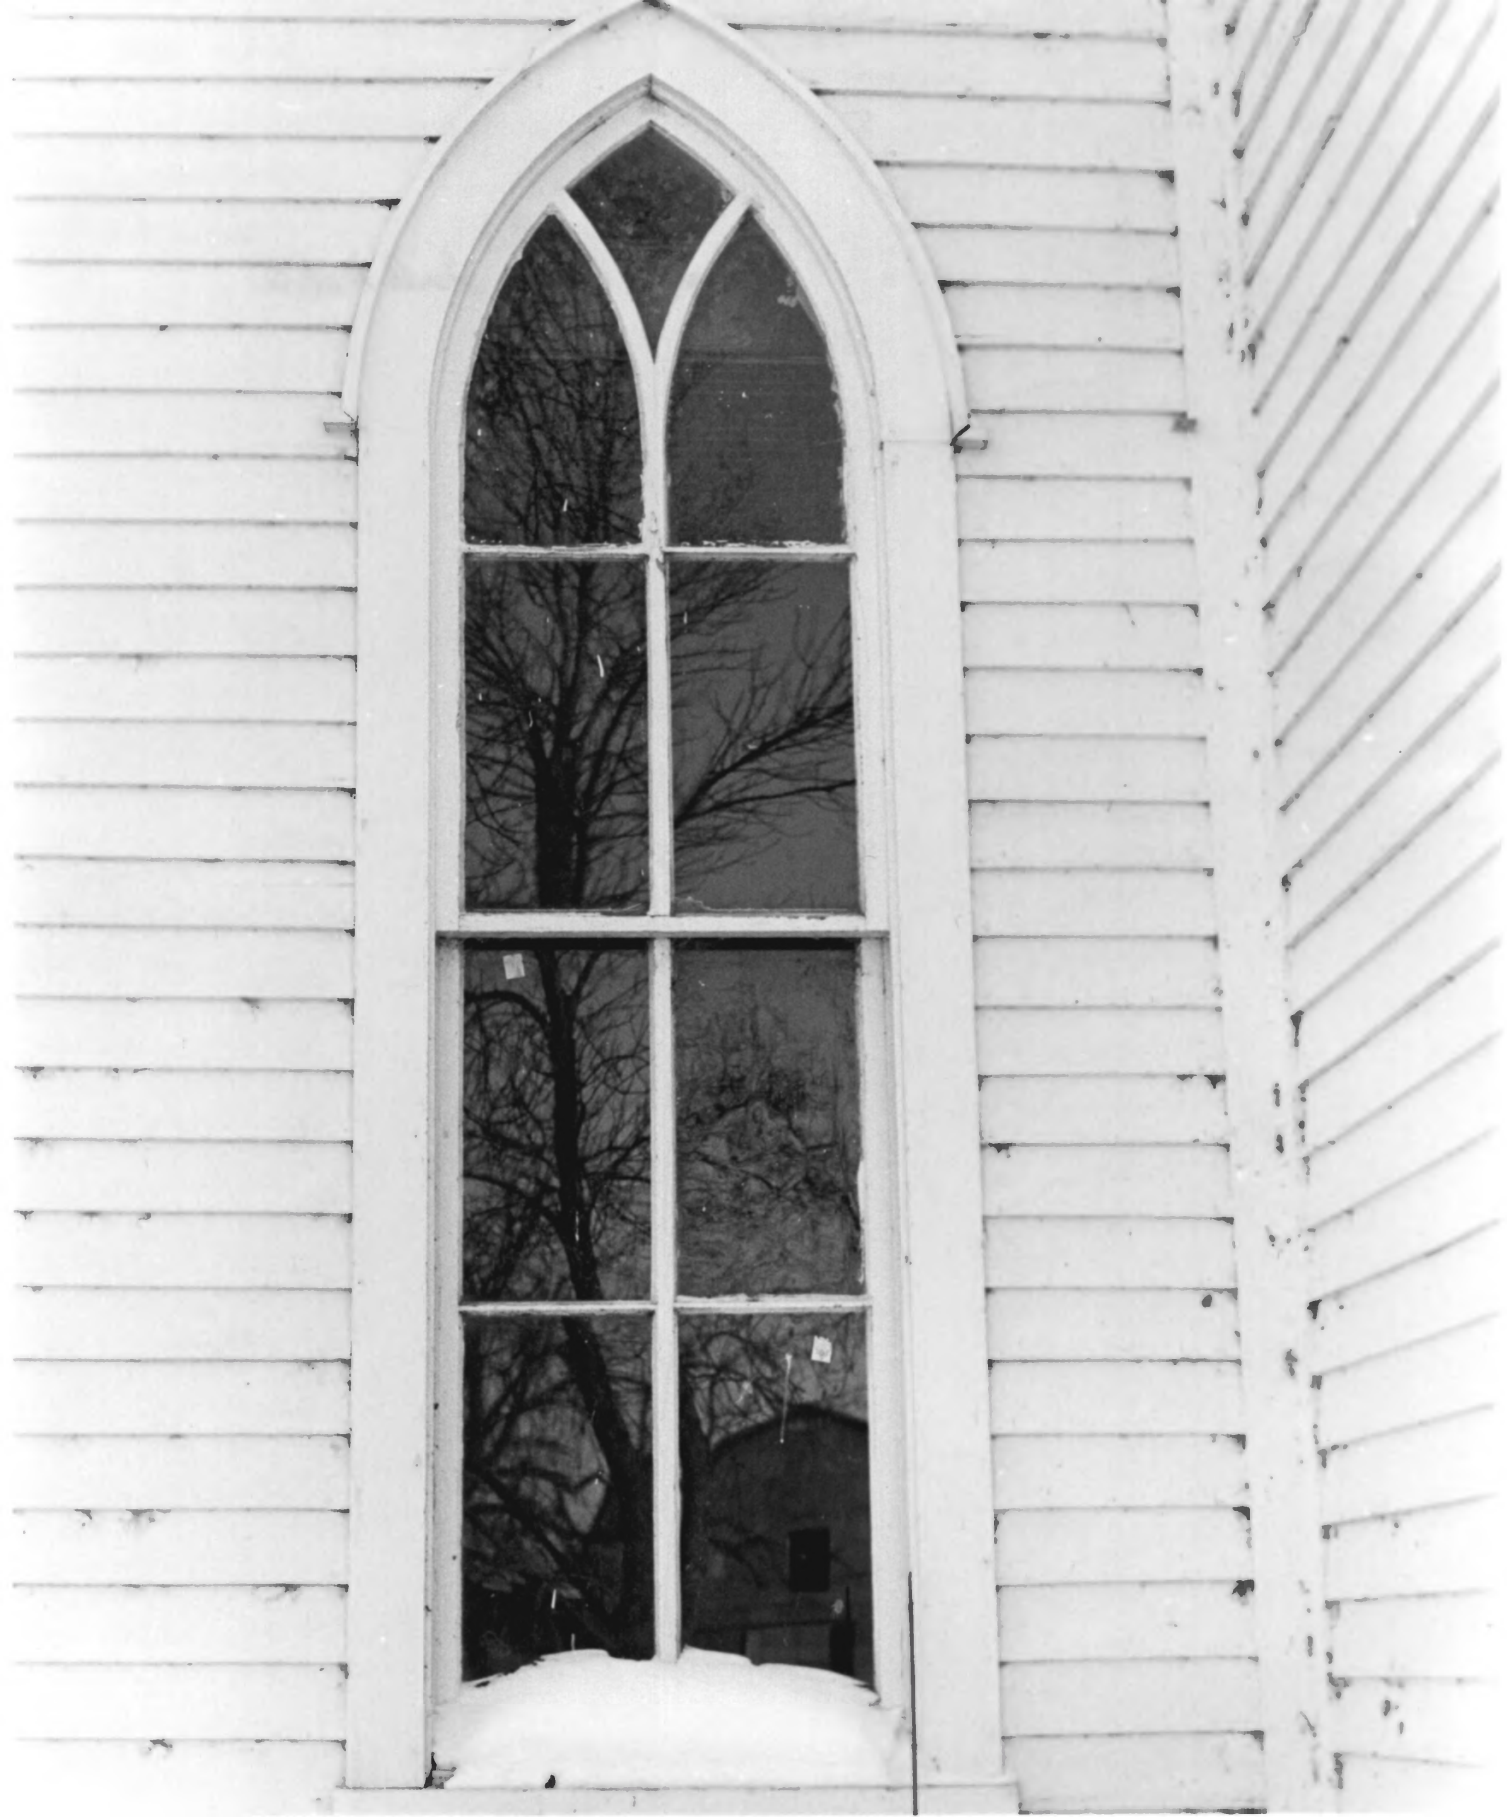

First Congregational Church
Turton, South Dakota
Photographed by Carolyn Sands
February 6, 1979

DOE
SEP 14 1979
AUG 6 1979

Negatives at the Historical Preservation
Center, Vermillion, SD
North & East facades; camera facing SW
Photograph #17-3

Spink County, South Dakota

First Congregational Church
Turton, South Dakota

Photographed by Carolyn Sands
February 6, 1979

Negatives at Historical Preservation Center
Vermillion, South Dakota

South & East facades; camera facing NW
Photograph #293

AUG 6

SEP 1979

DOE
14 1979

Spink County, South Dakota

First Congregational Church

Turton, South Dakota

AUG 6 1979

Photographed by Carolyn Sands