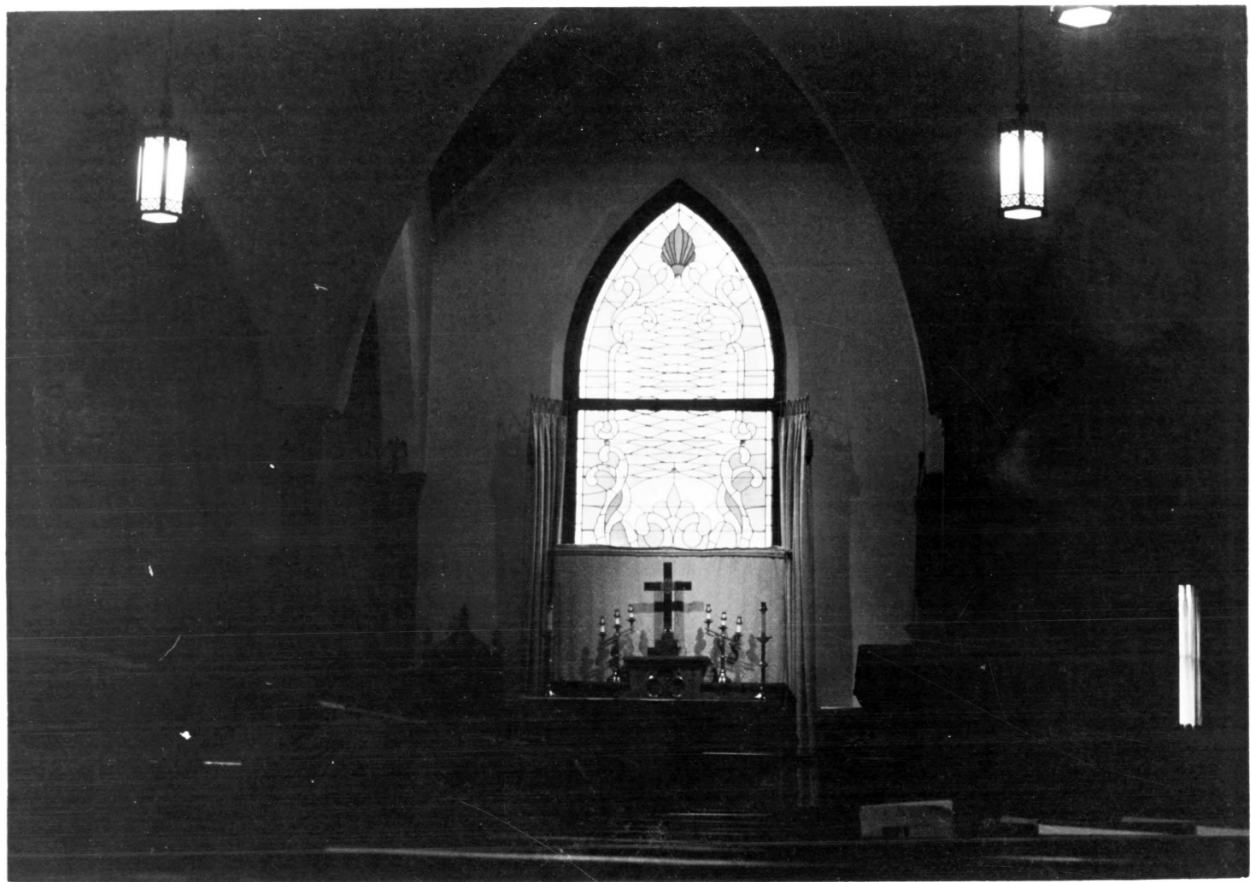

View of Chapel taken from northwest

showing full basement.

JAN 18 1979

Thomas Chapel C.M.E. Church
Hickman
Fulton County, Kentucky
Dan Kidd

Kentucky Heritage Commission
Frankfort, Kentucky

July 1978

DEC 5 1978

Photo 2

View of north facade entrance

showing corbelled brick hoodmolds.

JAN 18 1979

Thomas Chapel C.M.E. Church
Hickman
Fulton County, Kentucky
Dan Kidd

Kentucky Heritage Commission
Frankfort, Kentucky

Luly 1978

DEC 5 1978

Photo 3

Interior view of structure showing
lancet window with stained glass.

JAN 18 1979