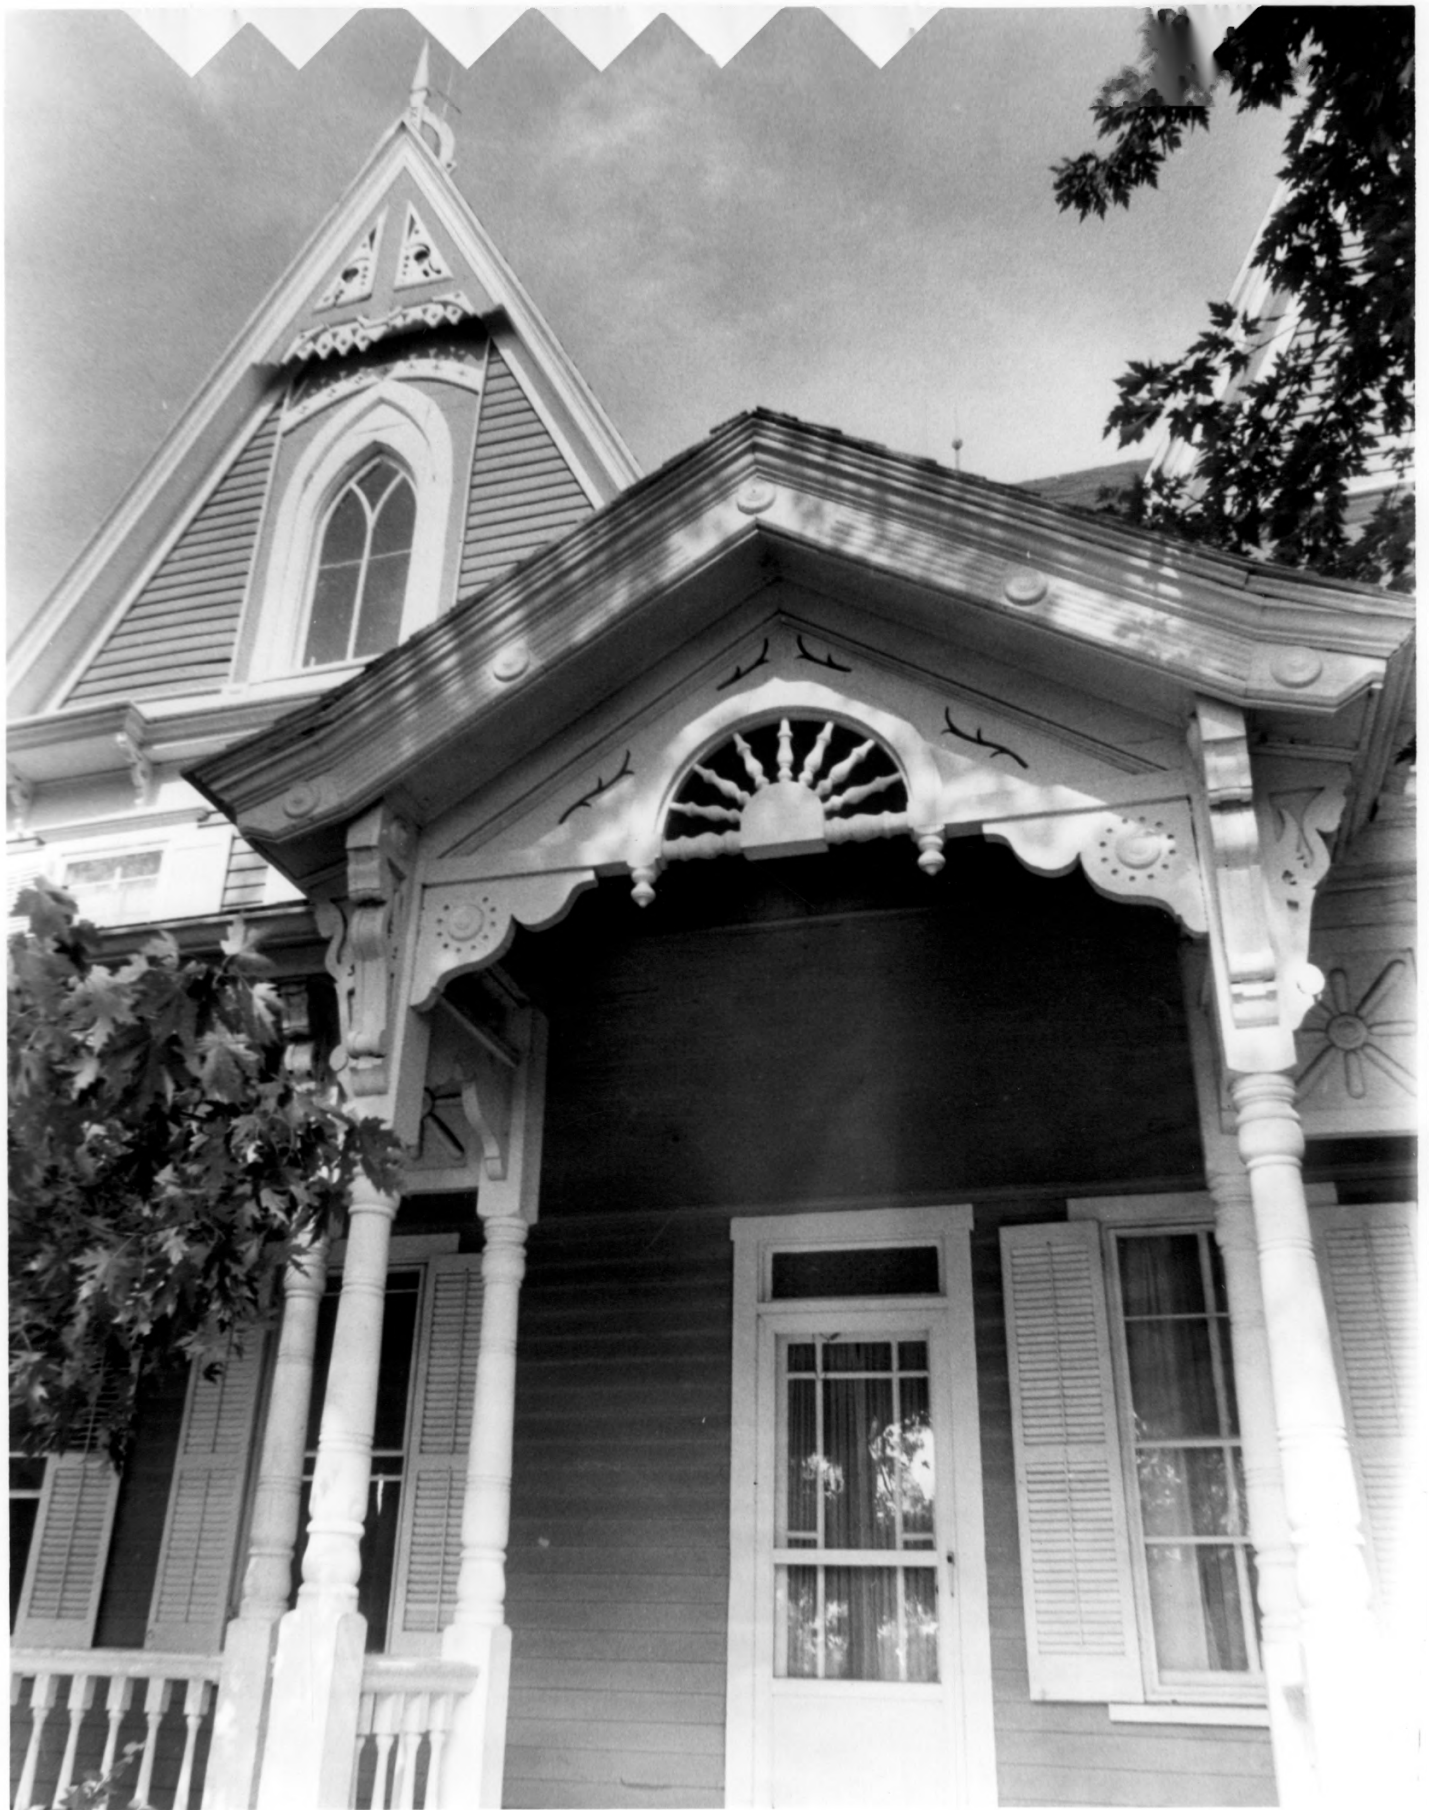

Name: The Captain Ebe Chandler House

Location: Corner of Main and Reed Sts. \* Frankford, DE

Photographer: Dick Carter

Date: Sept. 1978

Location of Negative: Hall of Records, Dover, DE.

Description: View of northwest end and front of house.

Photograph Number: One of seven

AUG 2

1979

SEP 20 1979

Name: The Captain Ebe Chandler House

Location: Corner of Main and Reed Sts., Frankford, DE

Photographer: Dick Carter

Date: Sept. 1978

*Sussex County*

Location of Negative: Hall of Records, Dover, DE

Description: View of southeast end of house and rear.

Photograph Number: Number two of seven

AUG 2 1979

SEP 20 1979

Name: The Captain Ebe Chandler House

Photograph Number: Number three of seven.

SEP 20 1979

AUG 2 1979

Name: The Captain Ebe Chandler House

Location: Corner of Main and Reed Sts., Frankford, DE

Photographer: Dick Carter

Date: Sept., 1978

Location of Negative: Hall of Records, Dover, DE