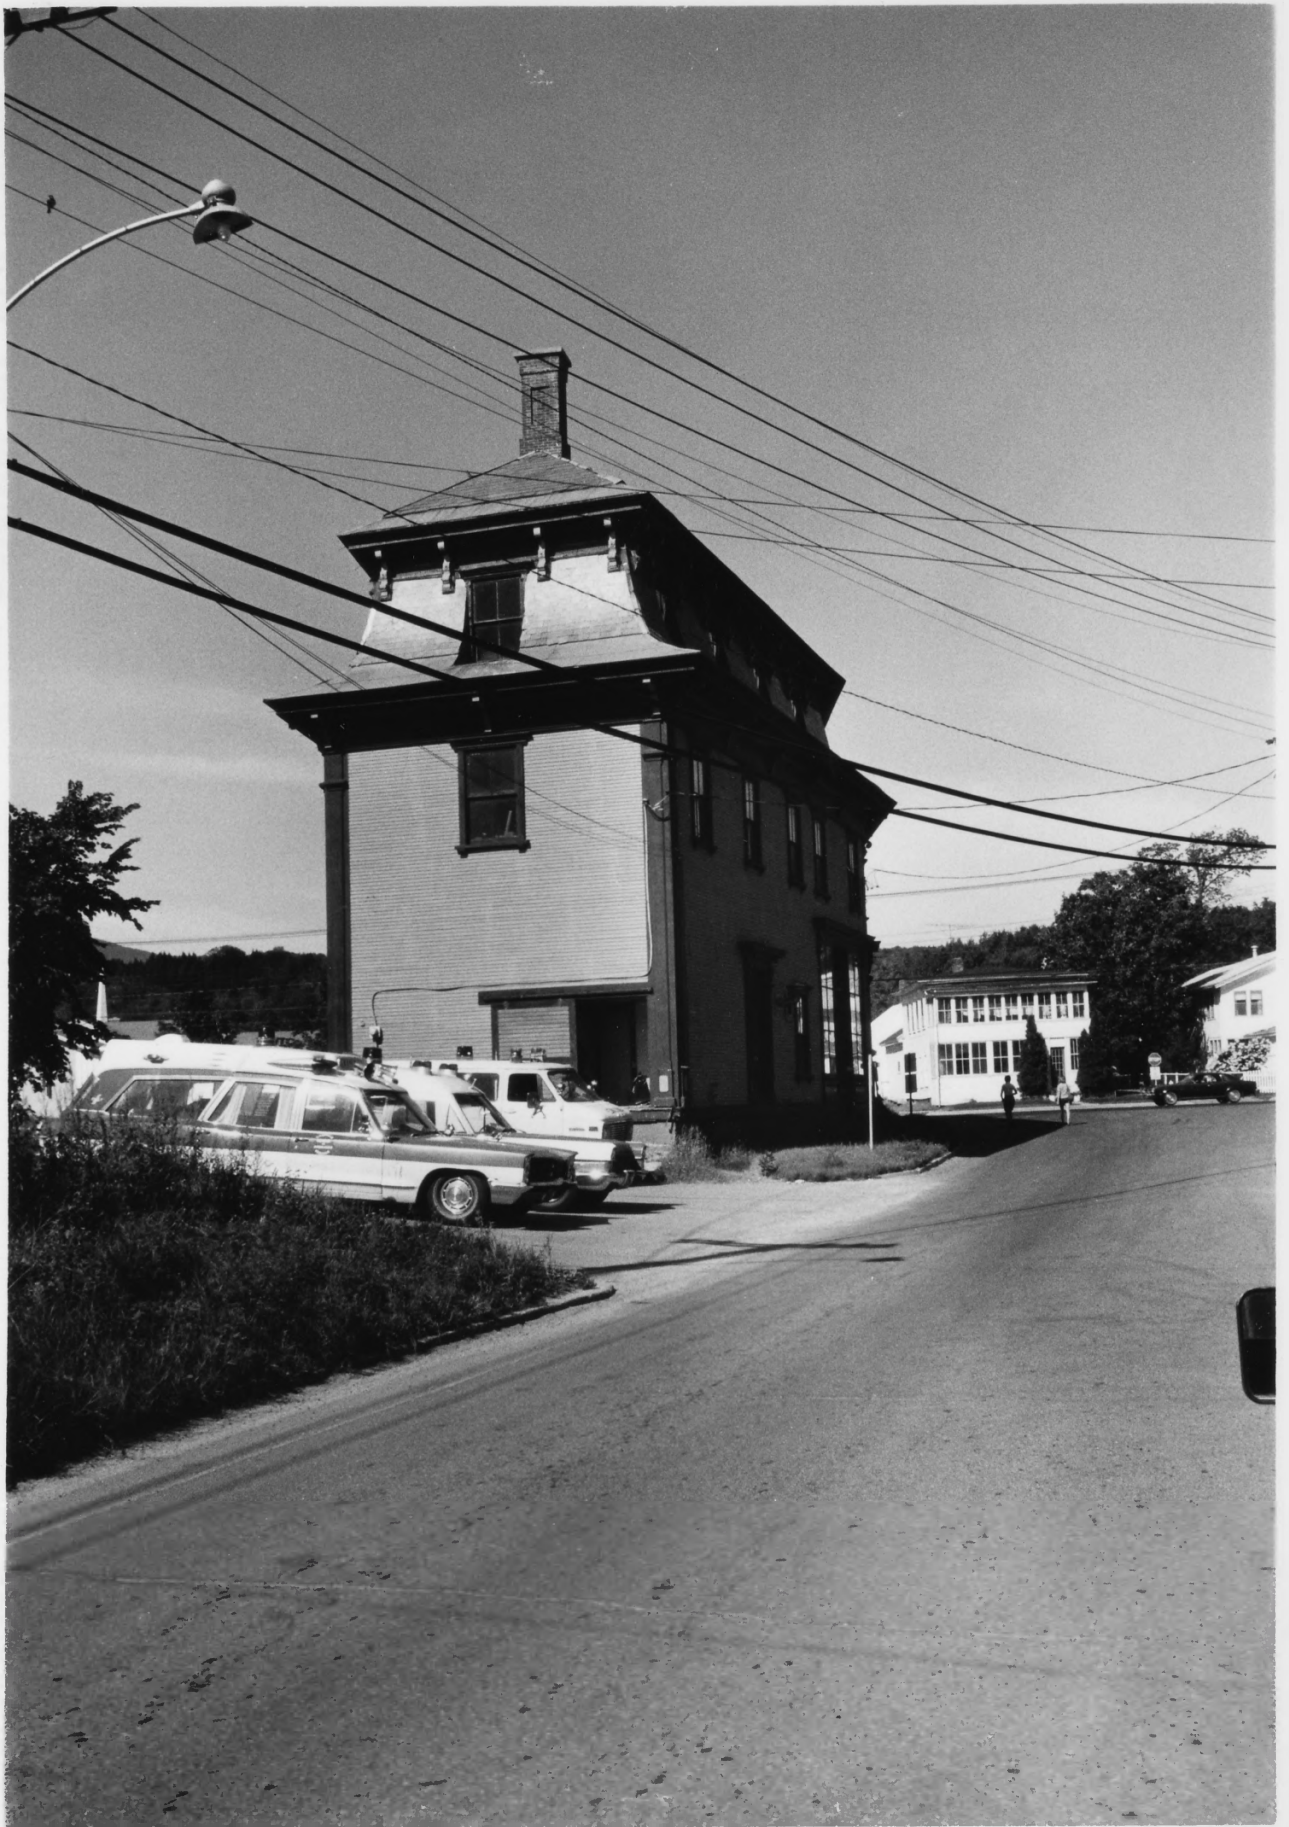

Lamoille Co.

Nye Block
Johnson, Vermont

Credit: Jane A. McLuckie
Date: September, 1976

Negative filed at Vermont Division for Historic
Preservation

Rear (SW) elevation; view N

Photograph 2 of 3

DEC 13 1976

AUG 19 1977