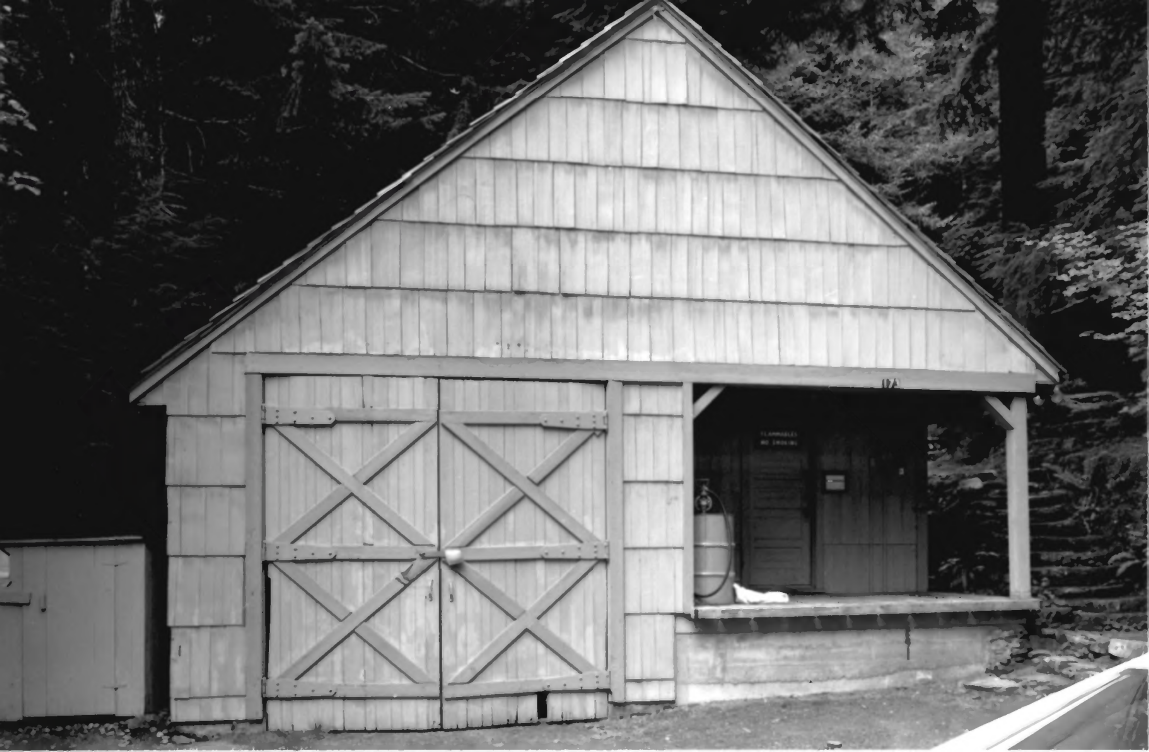

CLOSED

1972

TO STAY

EAGLE GUARD STATION HISTORIC DISTRICT
RESIDENCE

CLALLAM COUNTY, WA

1 of 3

EAGLE GUARD STATION HISTORIC DISTRICT
GARAGE

CLALLAM COUNTY, WA

2 of 3

EAGLE GUARD STATION HISTORIC DISTRICT
GENERATOR HOUSE

CLALLAM COUNTY, WA

3 of 3