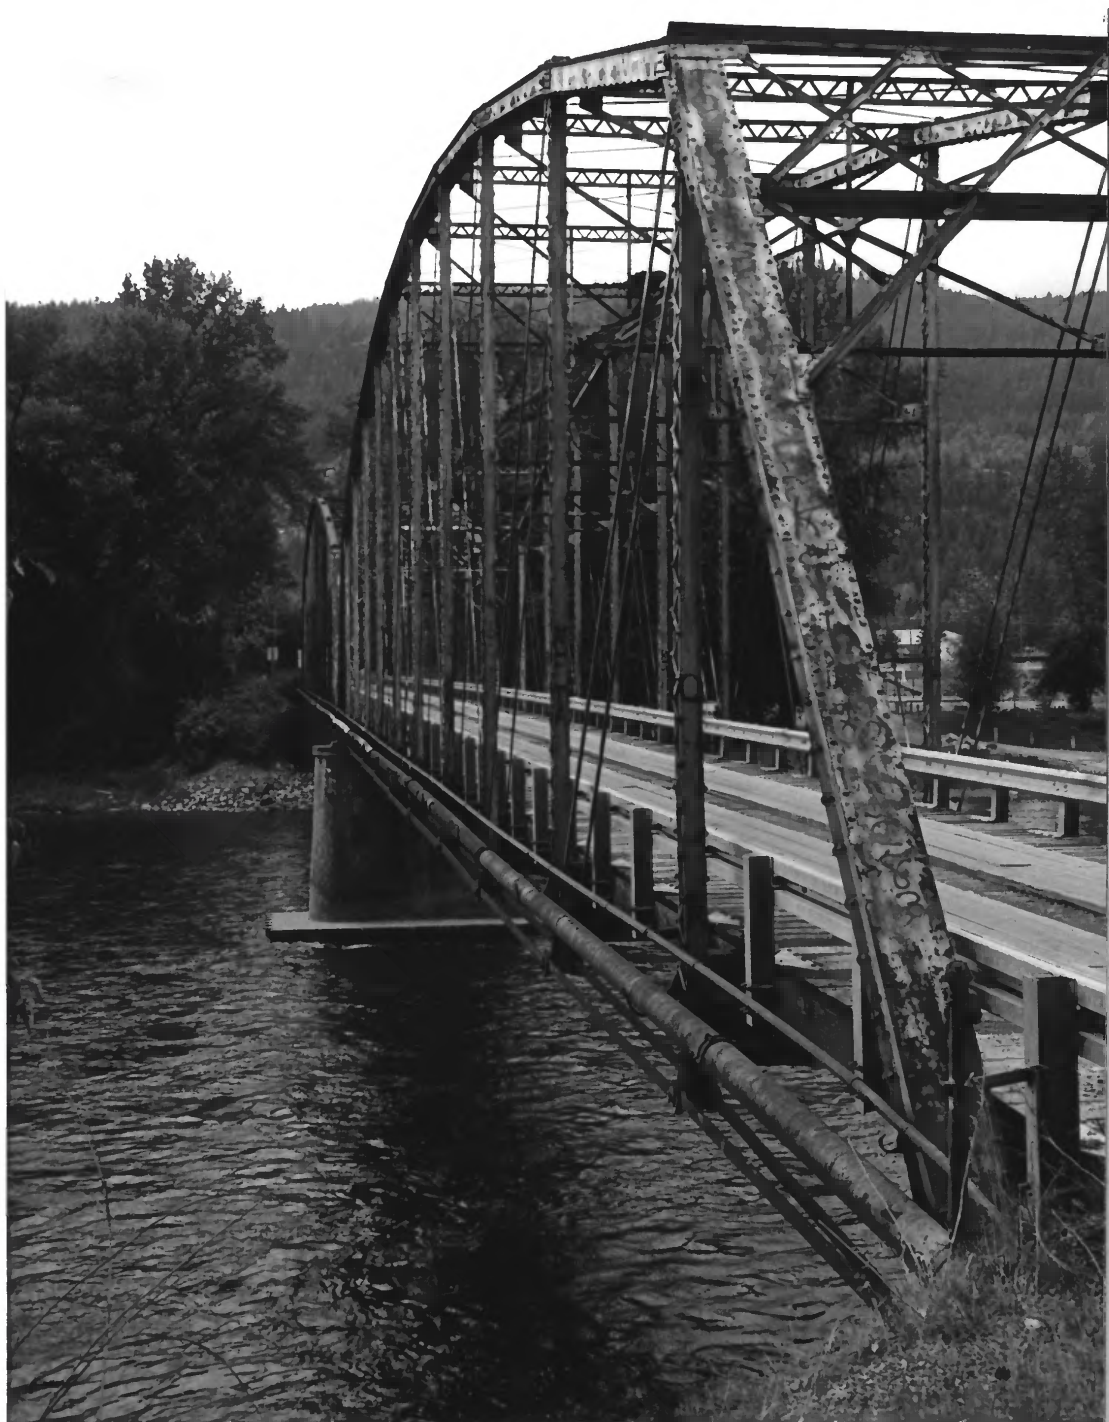

Theodore Roosevelt Memorial Bridge  
Lincoln Co. MT

Photographer: Katie Randall

Date: Sept. 15, 2005

Location of negs: MTSHPo, Helena, MT

View to: **SE**

Photo # 1

Theodore Roosevelt Memorial Bridge

Lincoln Co, MT

Photographer: Katie Randall

Date: Sept. 15, 2005

Location of Negs: MT SHPO, Helena, MT

View to: E

Photo # 2

Theodore Roosevelt Memorial Bridge

Lincoln Co. MT

Photographer: Katie Randall

Date: Sept. 15, 2005

Location of Negs: MT SHPO, Helena MT

View to: WNW

Photo # 3

Theodore Roosevelt Memorial Bridge

Lincoln Co. MT

Photographer: Katie Randall

Date: Sept. 15, 2005

Location of negs: MT SHPO Helena, MT

View to: **ESE**

Photo # 4

2 SIOUX CITY

Theodore Roosevelt Memorial Bridge

Lincoln Co. MT

Photographer: Katie Randall

Date: Sept. 15, 2005