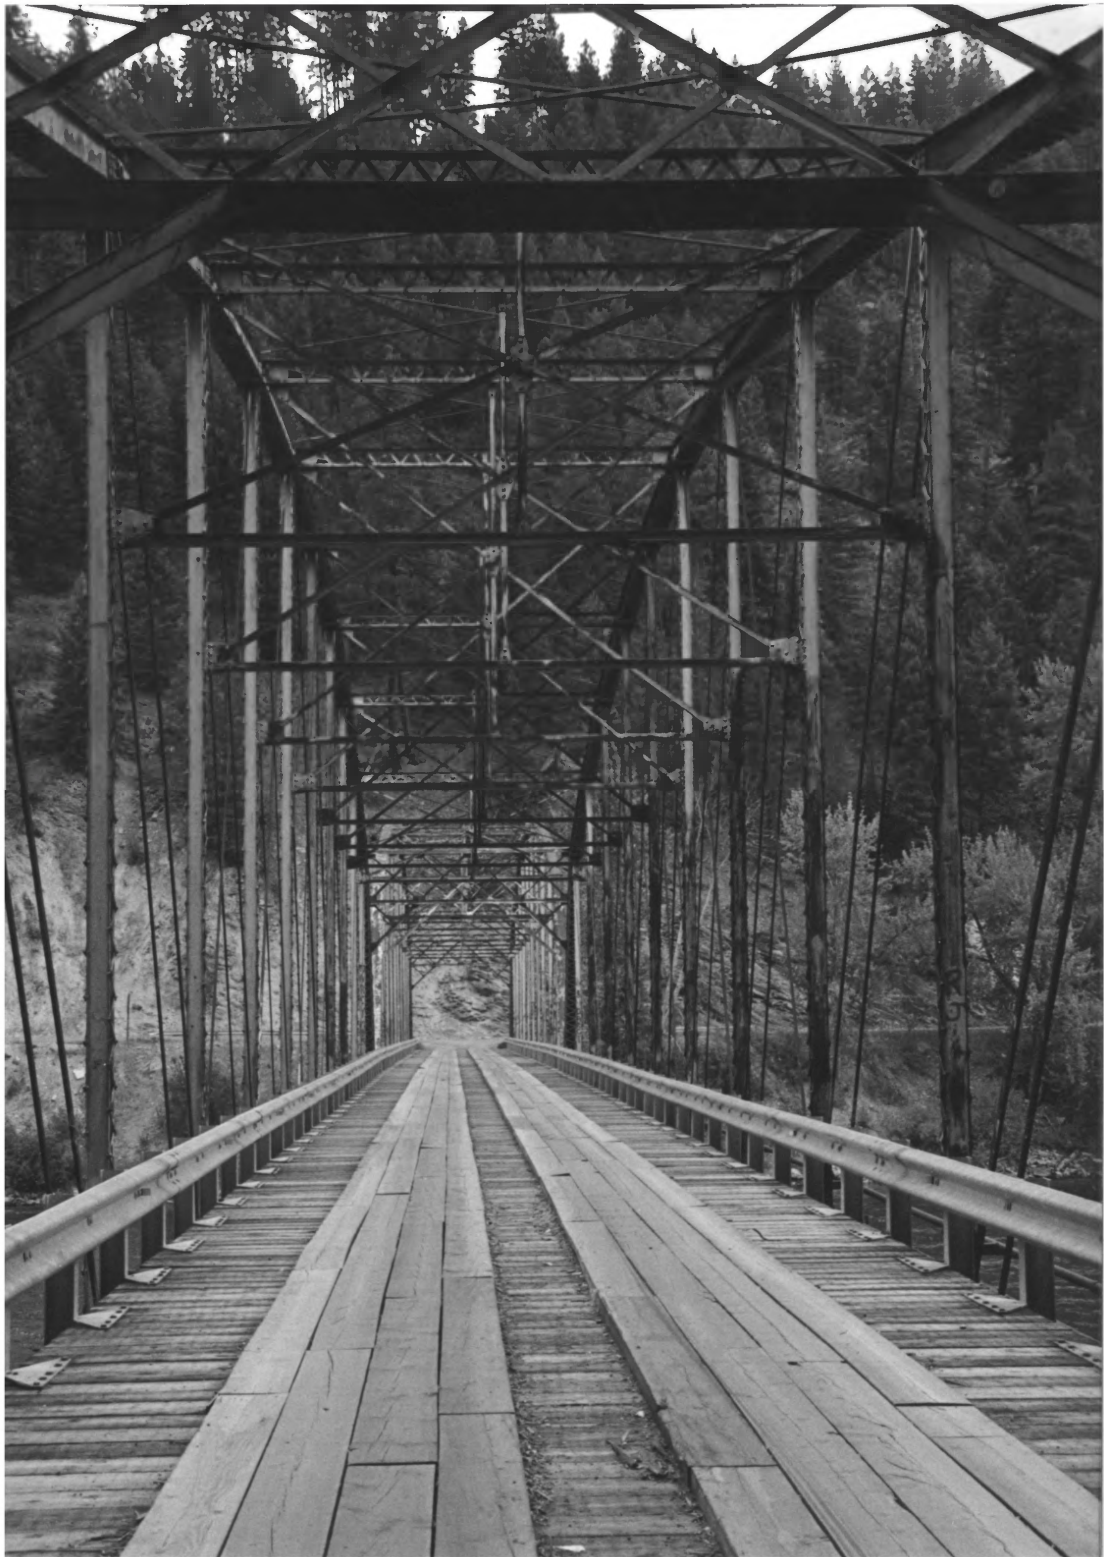

Location of negs: MT SHPO Helena, MT

View to: **ESE**

Photo # 4

2 SIOUX CITY

Theodore Roosevelt Memorial Bridge

Lincoln Co. MT

Photographer: Katie Randall

Date: Sept. 15, 2005

Location of Negs: MT SHPO, Helena MT

View to:

Photo #

Theodore Roosevelt Memorial Bridge

Lincoln Co. MT

Photographer: Katie Randall

Date: Sept. 15, 2009

Location of negs: MT SHPO Helena MT