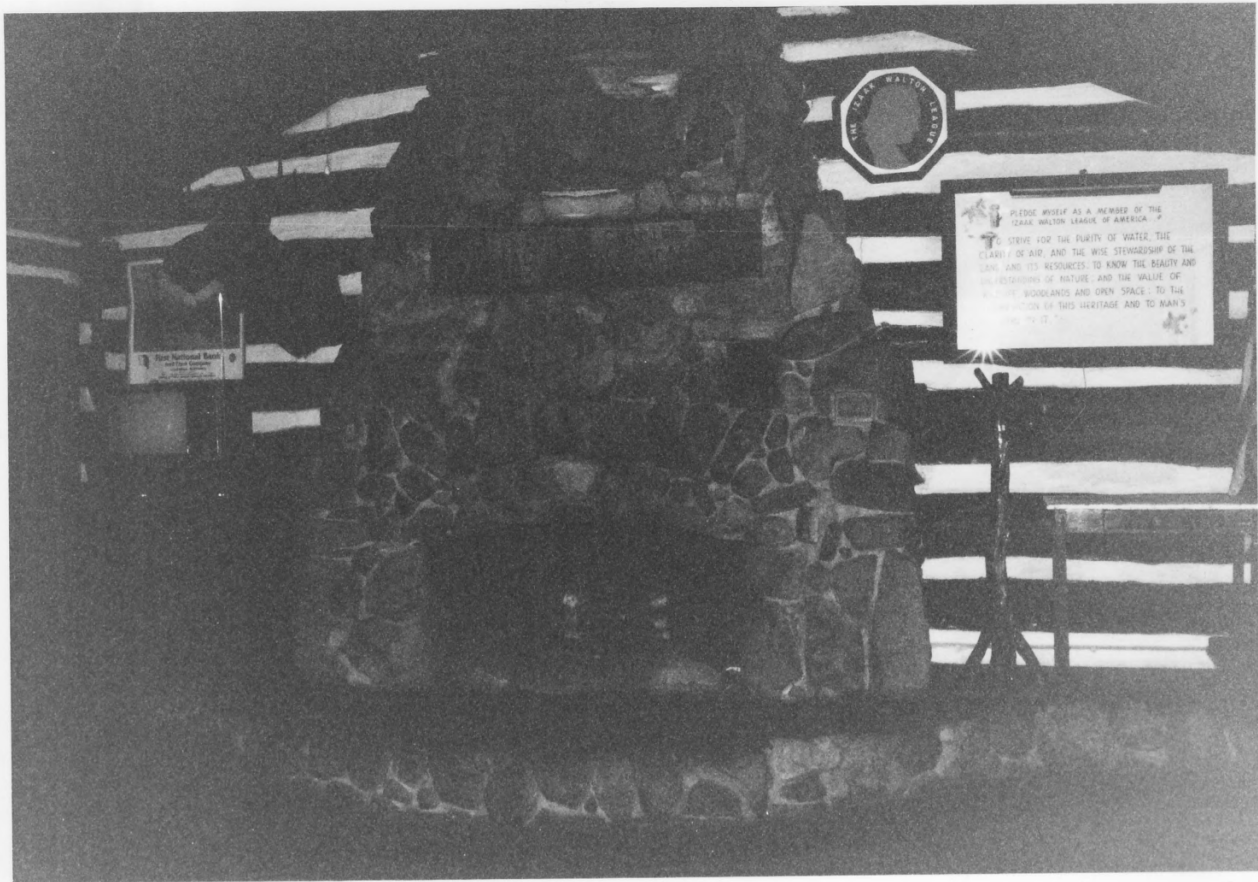

Columbus Izaak Walton League lodge

NeHBS # P100-262

Columbus, Platte Co., NE

Photo by Greg Miller

Nebraska State Historical Society

July 2001 (NSHS 0107/1:24)

Looking W at storage shed and machine shed

Photo 4095