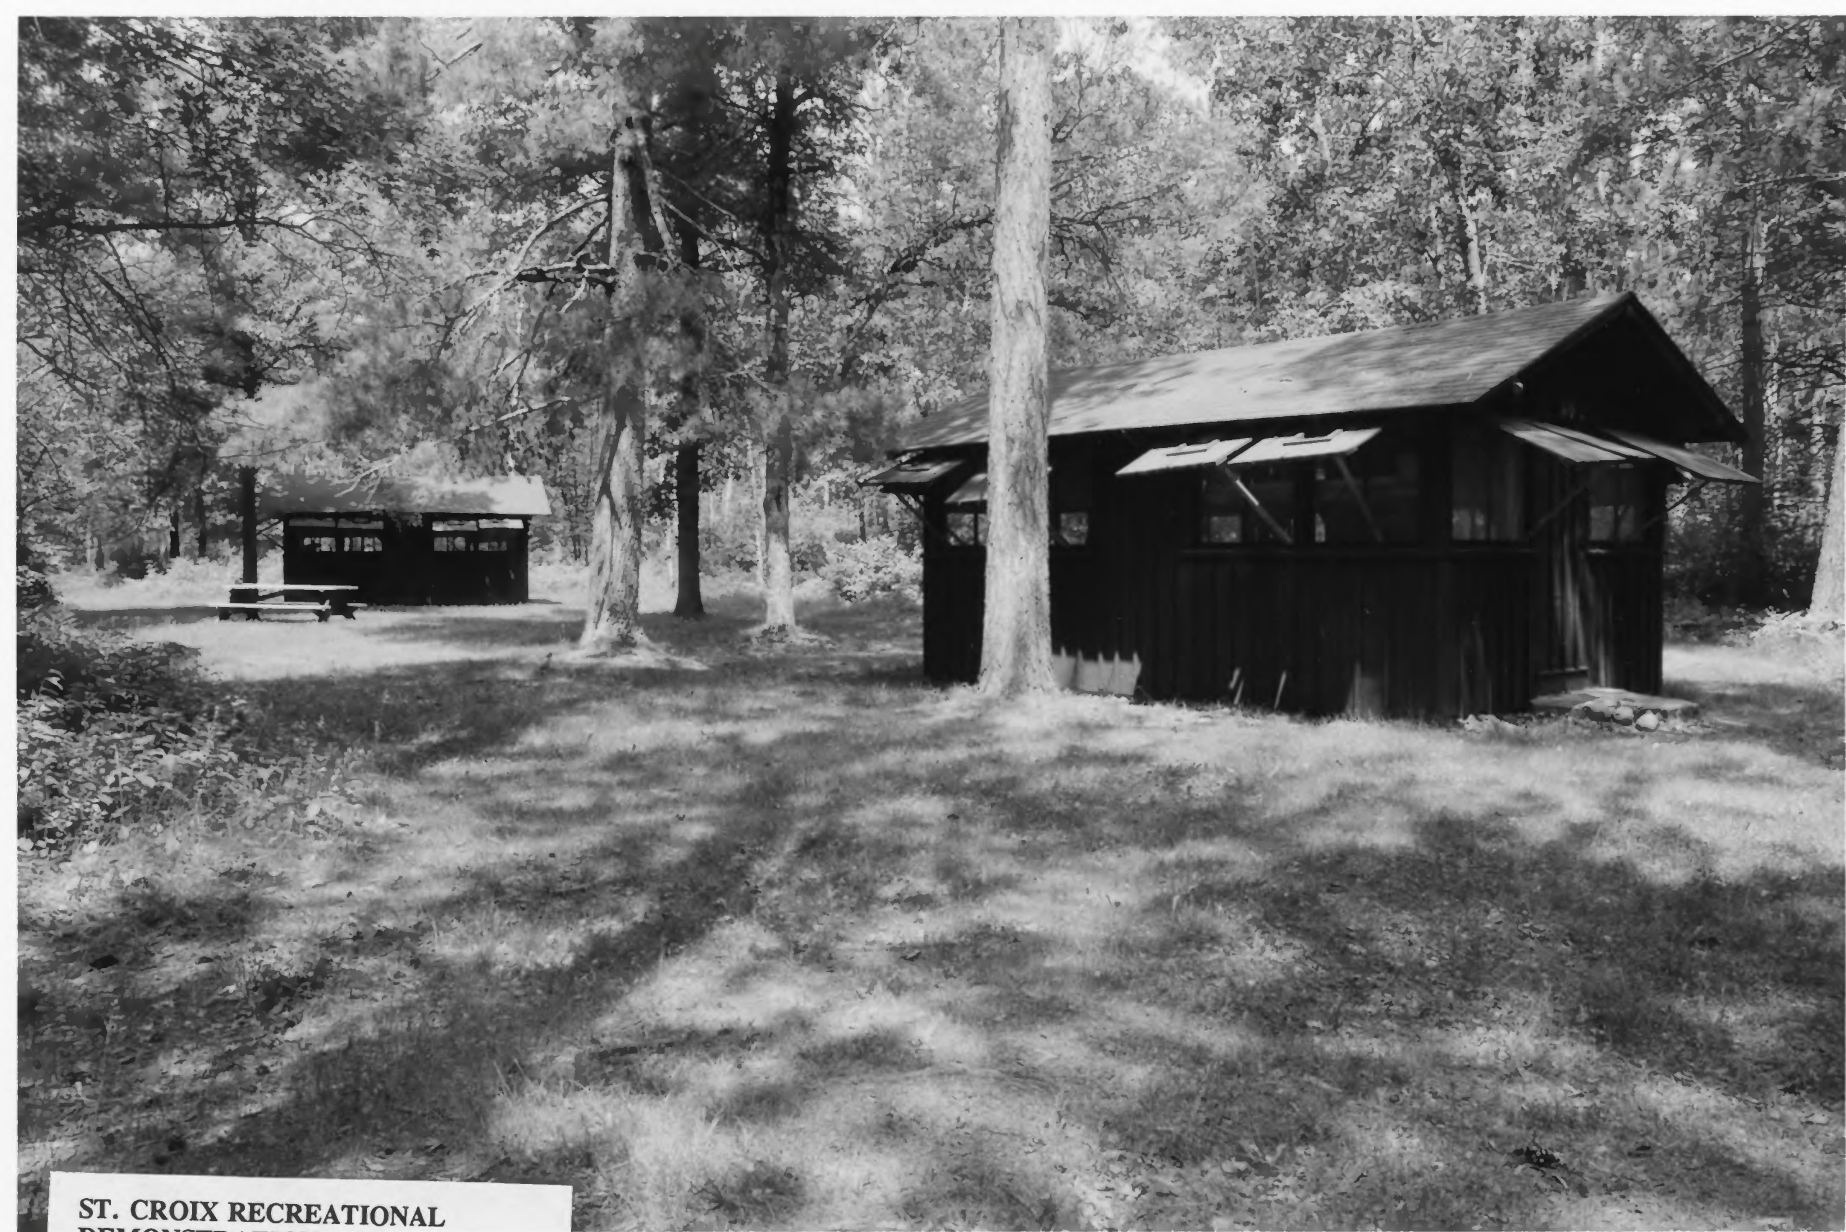

"UNIT" LODGE TO RIGHT

ST. CROIX RDA WITH NOMINATION

PINE COUNTY, MN

E. CARR, 1995

**ST. CROIX RECREATIONAL
DEMONSTRATION AREA
Hinchley, Pine County, MN
Norway Point Group Camp
Photo: Ethan Carr, 1995**

**ST. CROIX RECREATIONAL
DEMONSTRATION AREA
Hinchley, Pine County, MN
Head of Rapids Group Camp
Photo: Ethan Carr, 1995**