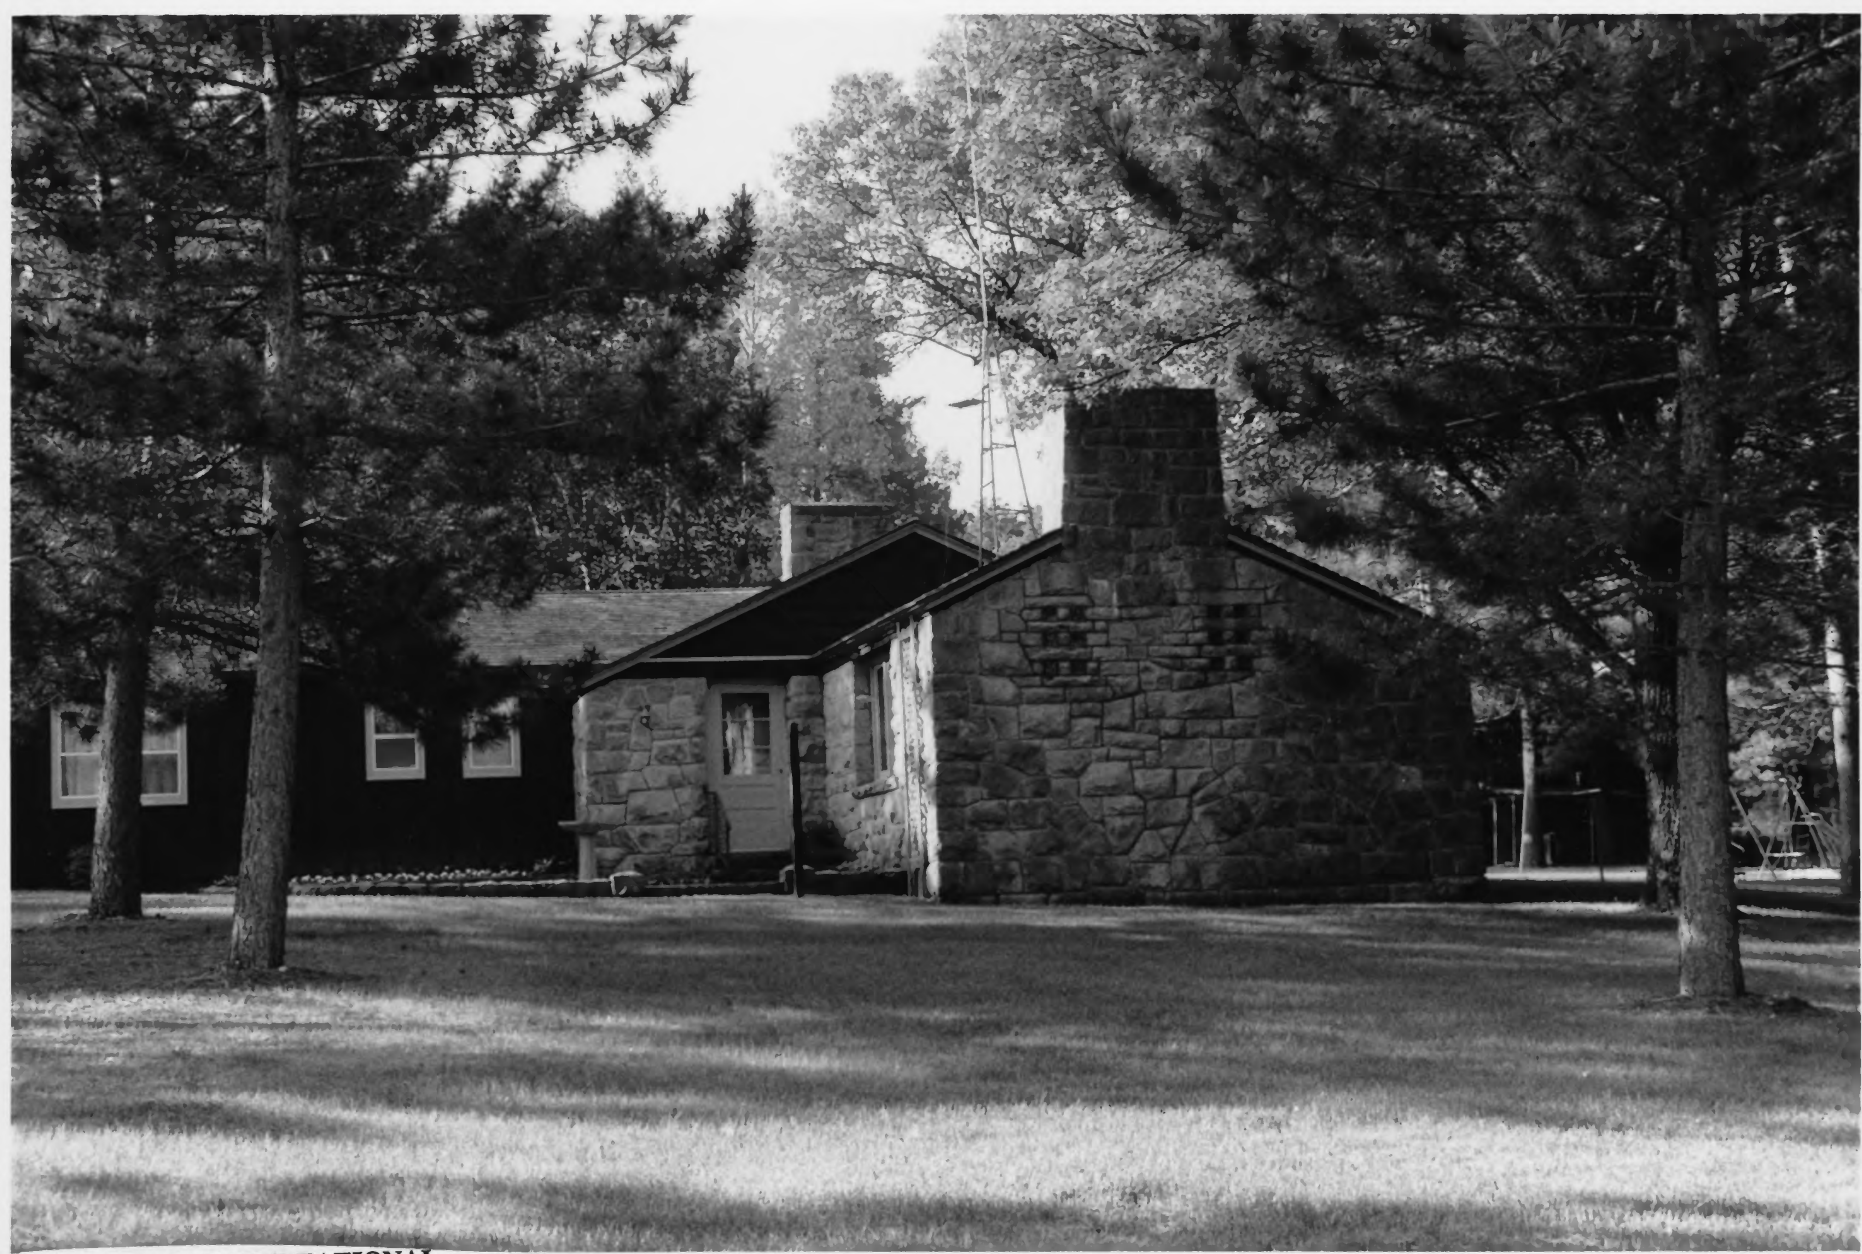

**ST. CROIX RECREATIONAL
DEMONSTRATION AREA
Hinchley, Pine County, MN
Superintendent's Residence
Photo: Ethan Carr, 1995**