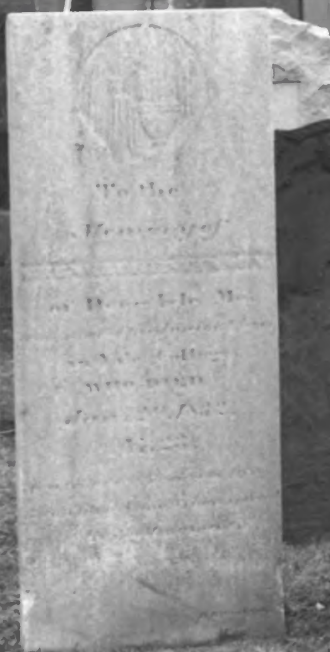

John Gamble Kirkwood
1907 — 1959
Physical Chemist