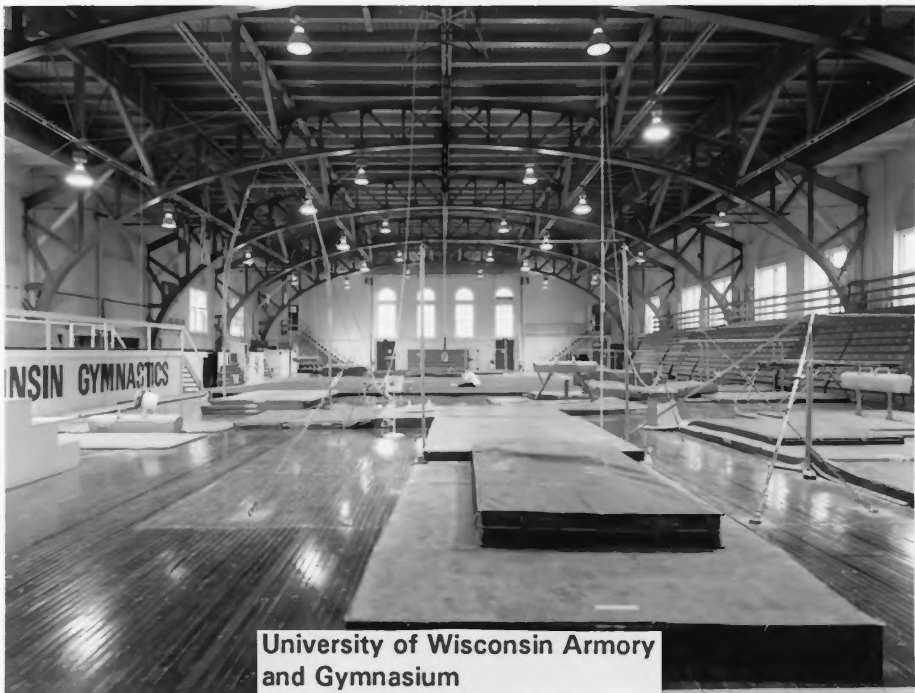

**University of Wisconsin Armory  
and Gymnasium  
Madison, Dane County, WI  
West facade  
Photo: Greg Gent, 1991**

**University of Wisconsin Armory  
and Gymnasium  
Madison, Dane County, WI  
Entrance lobby & central stair  
Photo: Greg Gent, 1991**

**University of Wisconsin Armory  
and Gymnasium  
Madison, Dane County, WI  
Part of former artillery drill room  
Photo: Greg Gent, 1991**

**University of Wisconsin Armory  
and Gymnasium  
Madison, Dane County, WI  
Drill hall looking north  
Photo: Greg Gent, 1991**