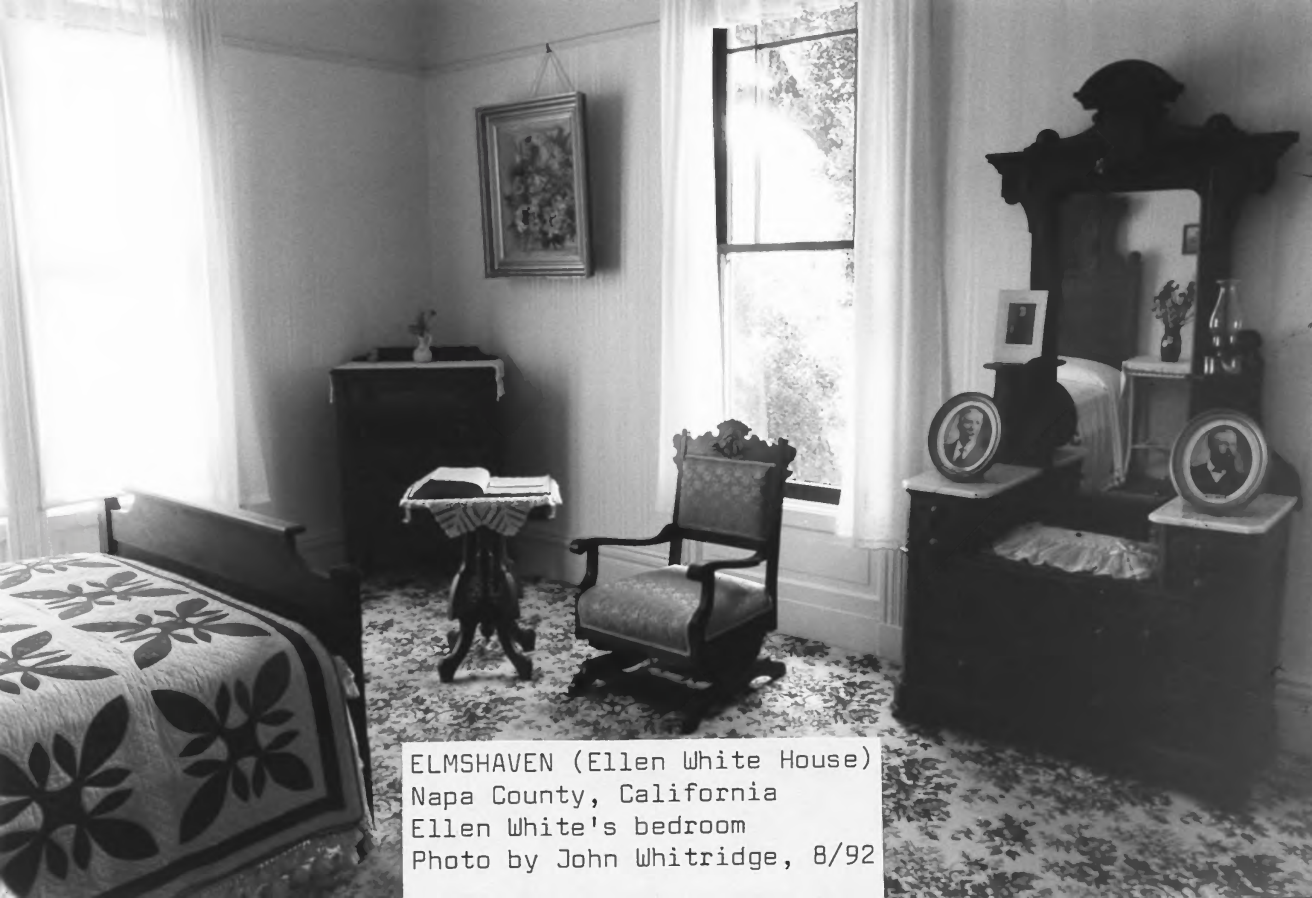

ELMSHAVEN (Ellen White House)
Napa County, California
Tank house - South Facade
Photo by John Whitridge, 8/92

ELMSHAVEN (Ellen White House)
Napa County, California
East End of South Facade
Photo by John Whitridge, 8/92

ELMSHAVEN (Ellen White House)
Napa County, California
Tank house - West Facade
Photo by John Whitridge, 8/92

ELMSHAVEN (Ellen White House)
Napa County, California
West Facade
Photo by John Whitridge, 8/92