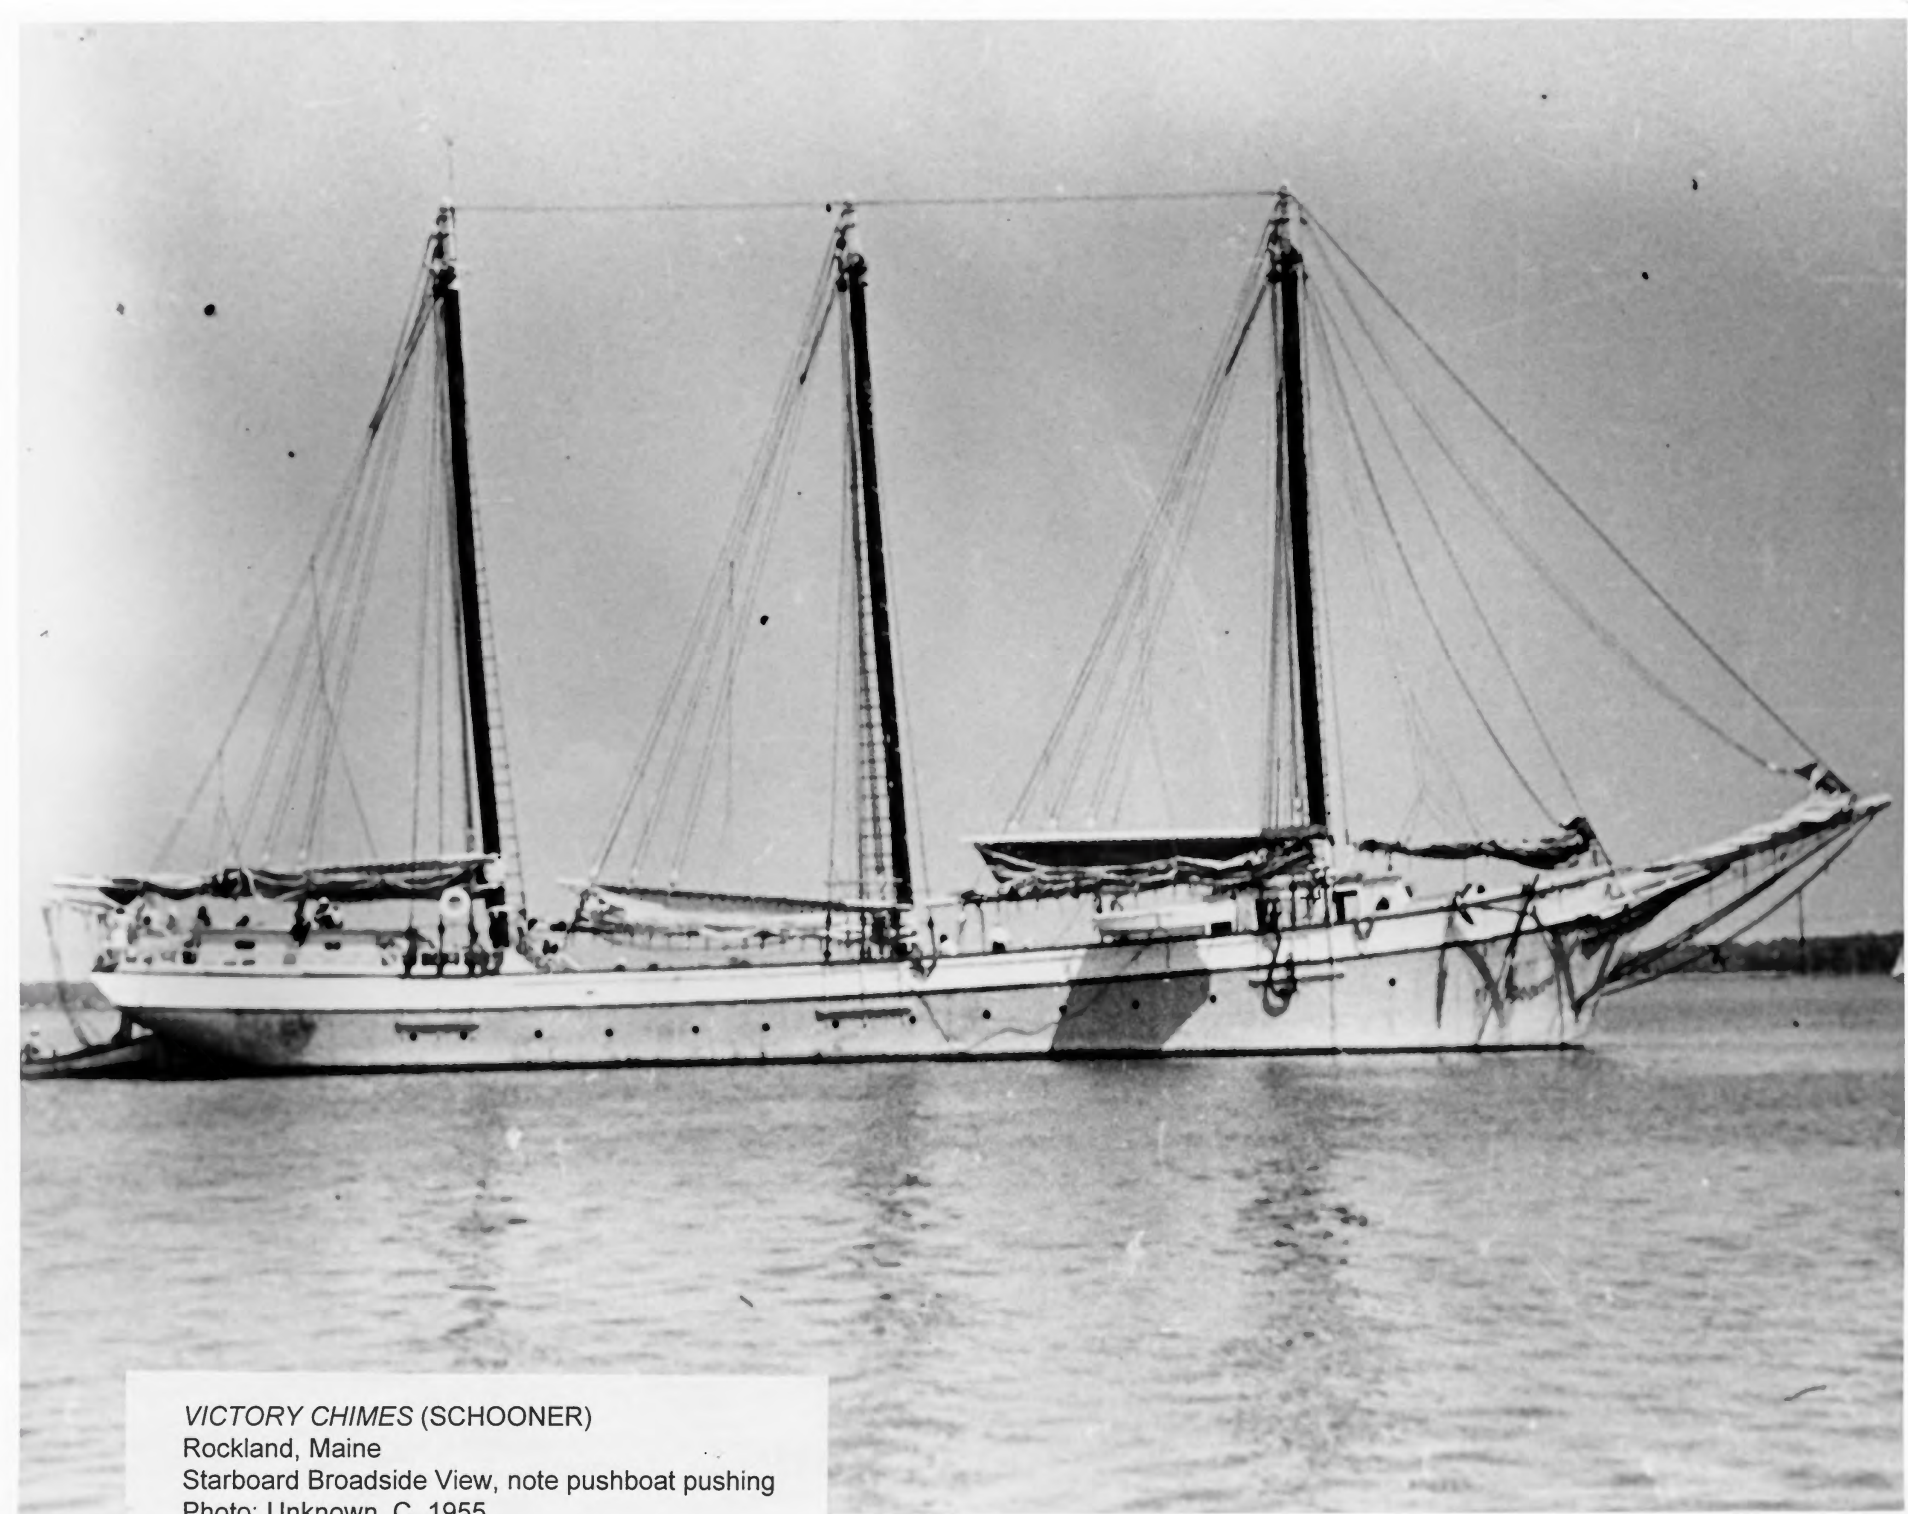

VICTORY CHIMES (SCHOONER)

Rockland, Maine

Port Bow Quarter View Alongside Warehouse Pier

Photo: Unknown, C. 1930

VICTORY CHIMES (SCHOONER)

Rockland, Maine

Starboard Broadside View, note pushboat pushing

Photo: Unknown, C. 1955

VICTORY CHIMES (SCHOONER)
Rockland, Maine
Port Bow Quarter View Under Weigh
Photo: Unknown, date unknown

VICTORY CHIMES (SCHOONER)
Rockland, Maine
As *Edwin and Maud* with pushboat astern
Photo: Unknown, date unknown