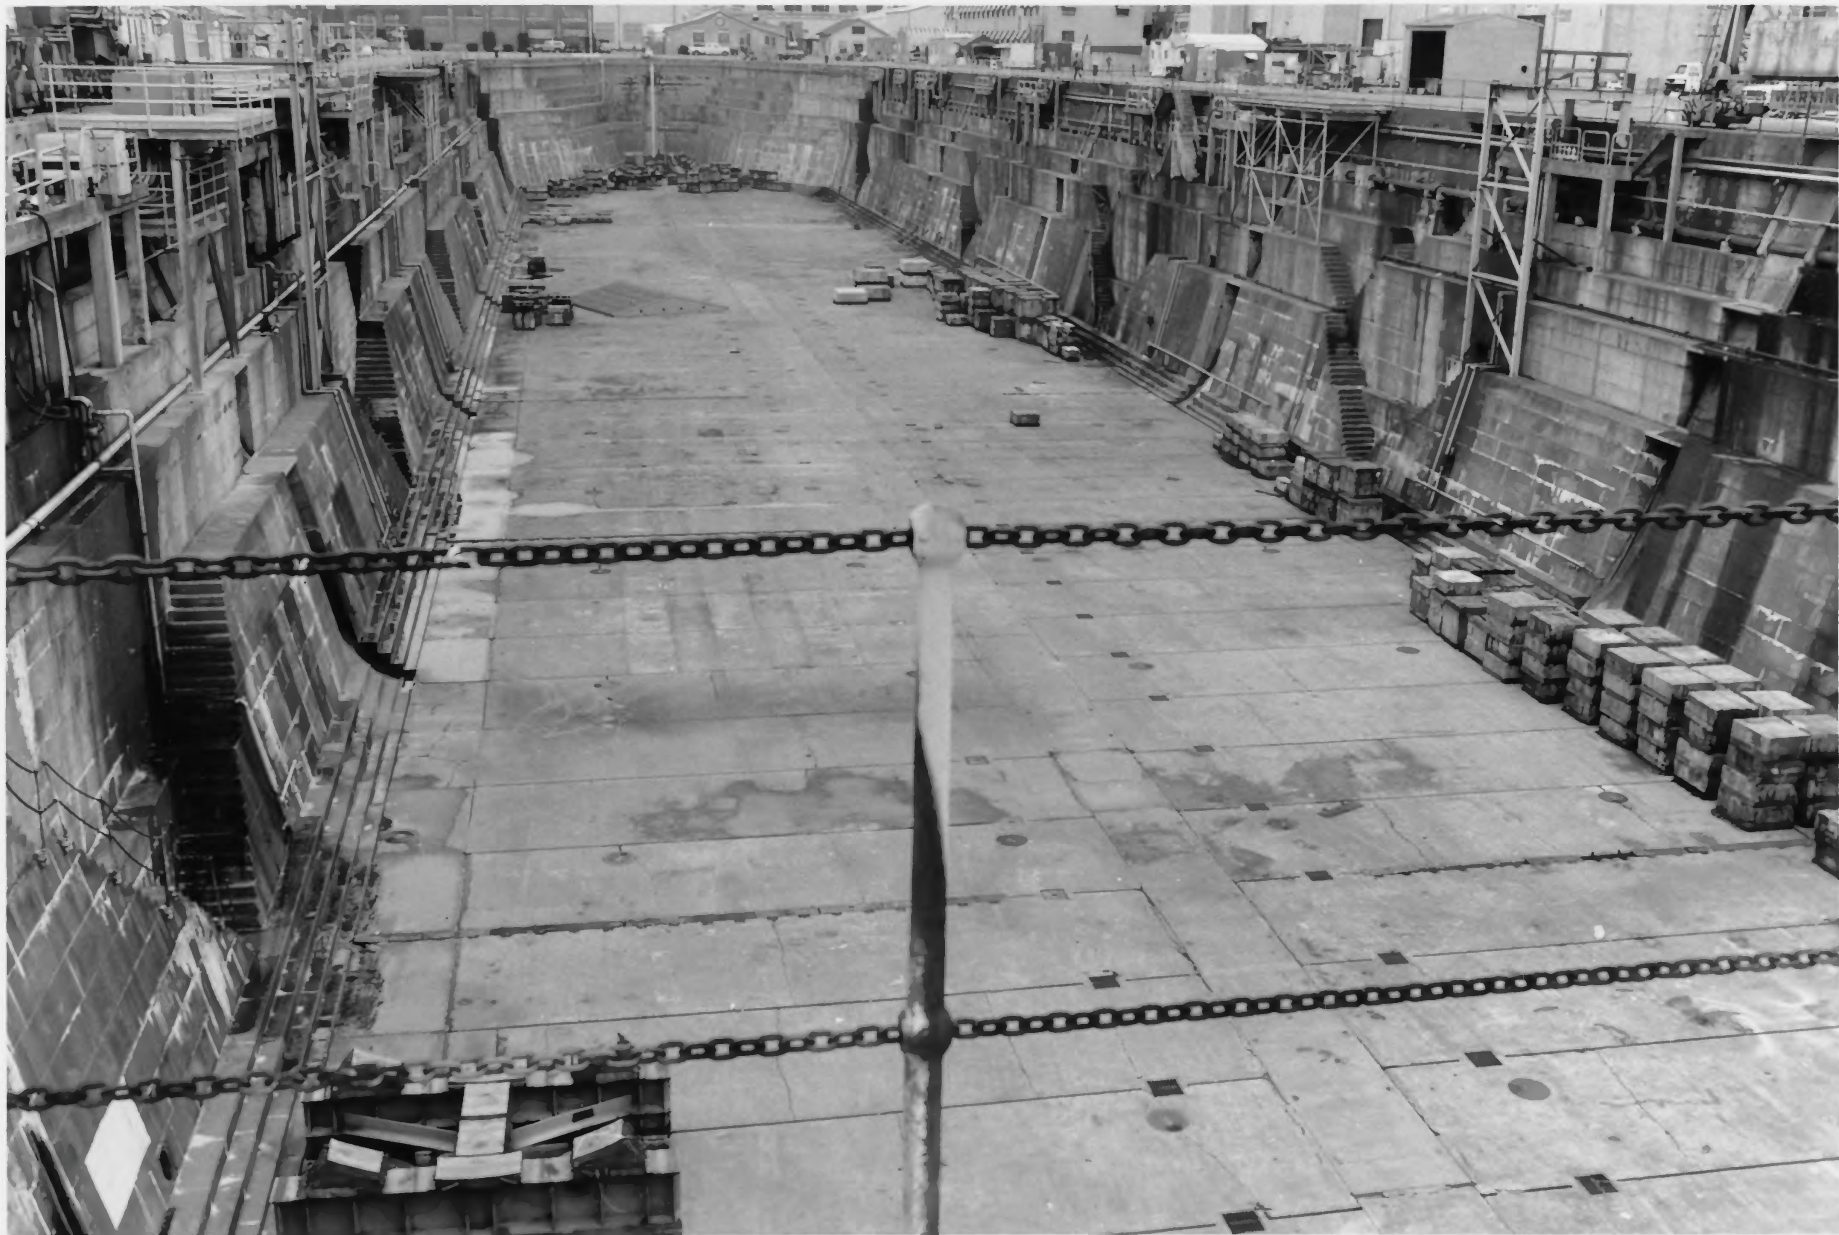

1995

DRY DOCK 2 (STRUCTURE # 702)

VIEW LOOKING NORTH

PHOTO TAKEN BY PUGET SOUND NAVAL
SHIPYARD, MARCH 1991.

PIER 3 (STRUCTURE # 713)

VIEW LOOKING SOUTH EAST

PHOTO BY PSNS

1985