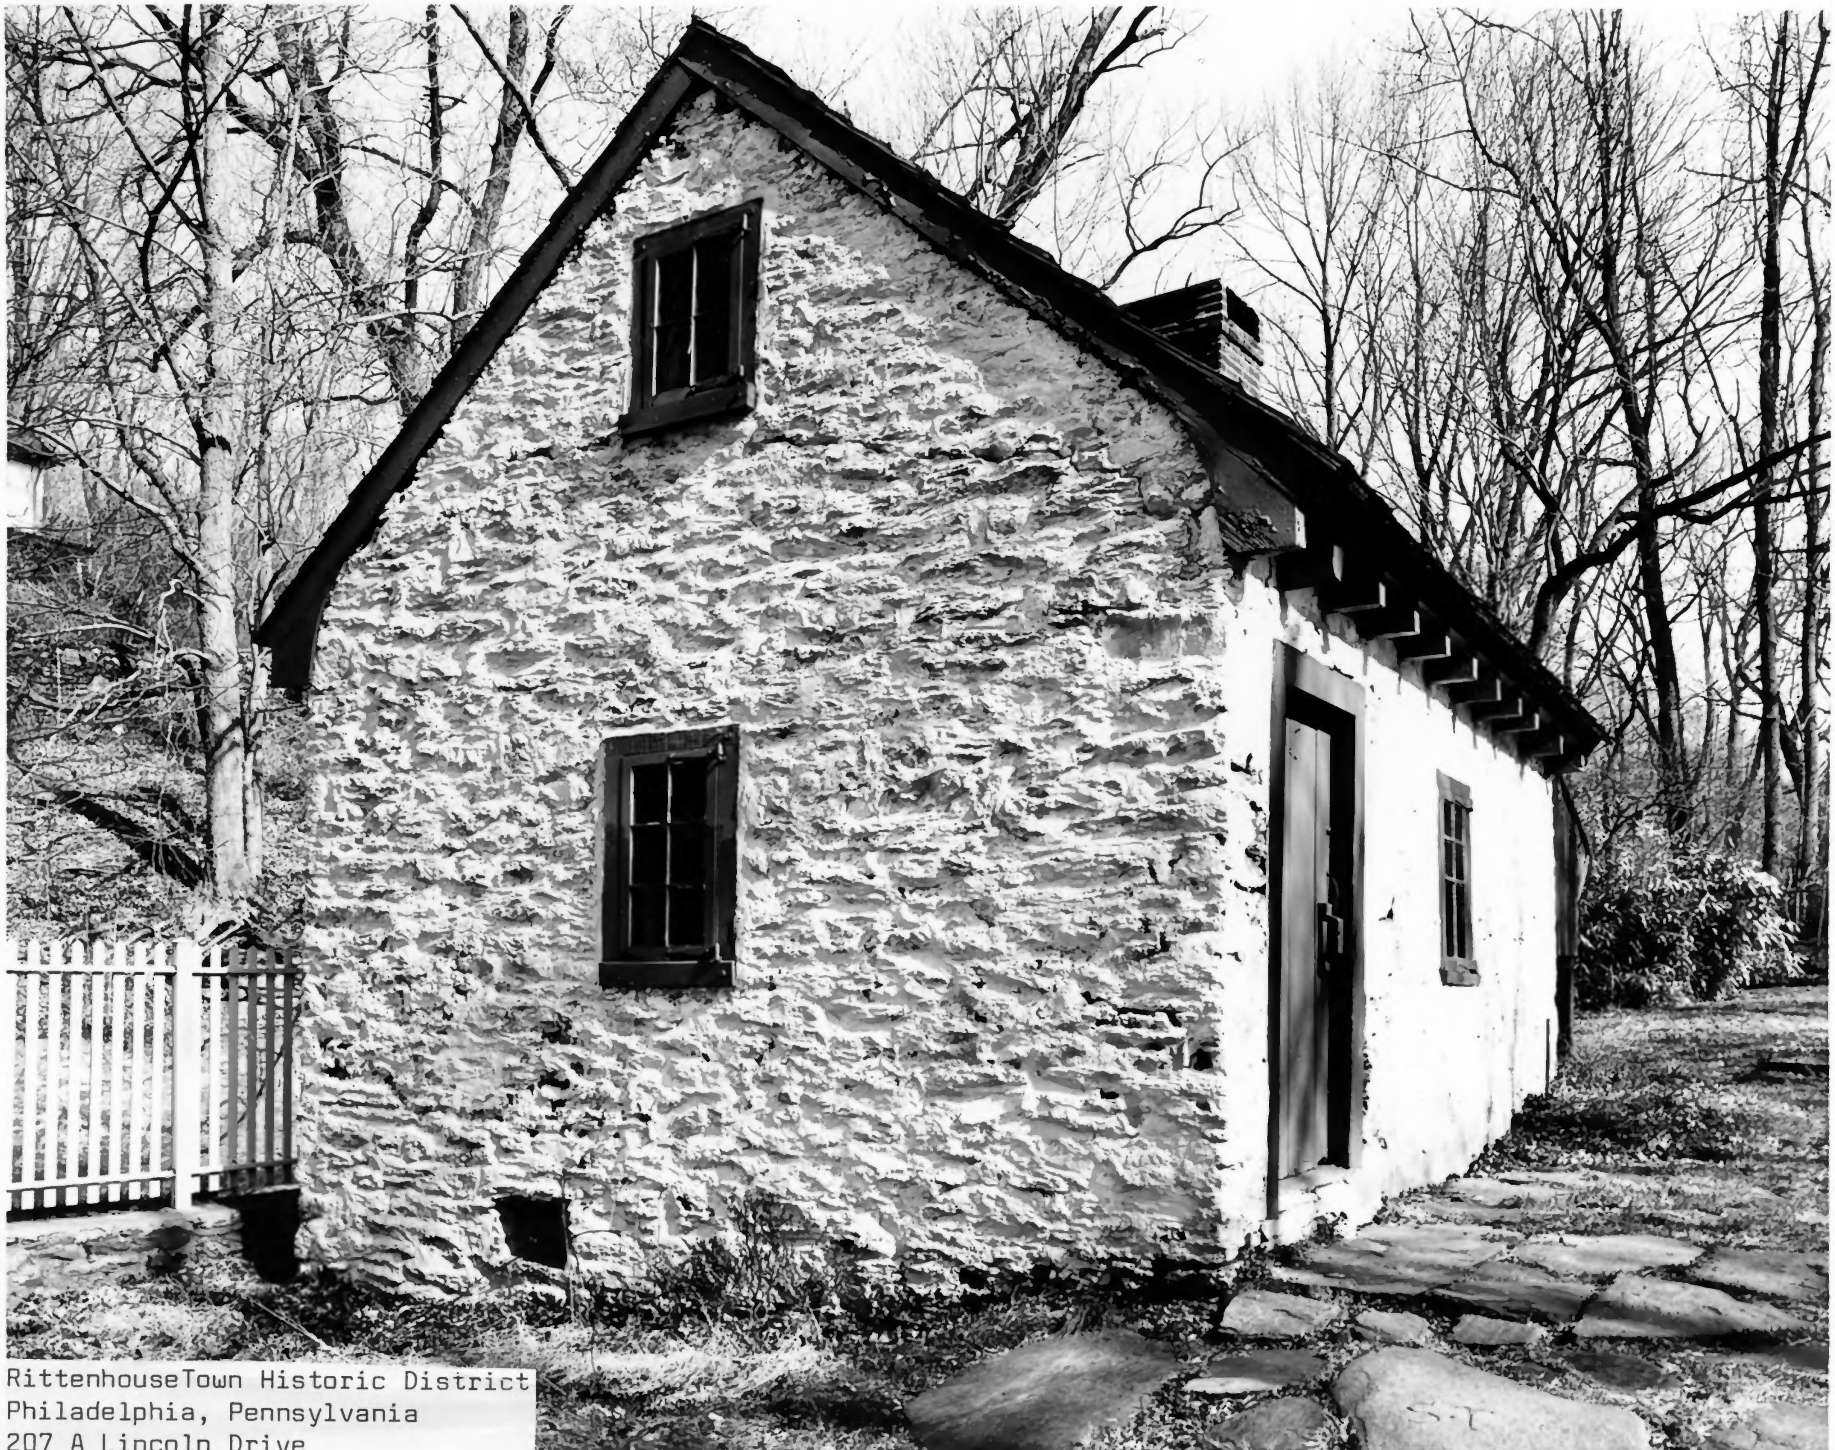

RittenhouseTown Historic District  
Philadelphia, Pennsylvania  
207 and 207 A Lincoln Drive, looking southeast  
Photo by George Thomas, 2/90

RittenhouseTown Historic District  
Philadelphia, Pennsylvania  
207 A Lincoln Drive  
Photo by George Thomas, 2/90

RittenhouseTown Historic District  
Philadelphia, Pennsylvania  
207 and 207 A Lincoln Drive, looking to West  
Photo by George Thomas, 2/90

RittenhouseTown Historic District  
Philadelphia, Pennsylvania

George Thomas

Feb. 1990

Clio Group, Inc.

207 Lincoln Drive

Looking Northwest

Photo #4

RittenhouseTown Historic District  
Philadelphia, Pennsylvania  
Hearth of 207 A Lincoln Drive  
Photo by George Thomas, 2/90

Rittenhouse Town Historic District

Philadelphia, Pennsylvania

George Thomas

Feb. 1990

Clio Group, Inc.

Second Floor Window on South Elevation of 207 Lincoln Drive

Looking South

Photo #6