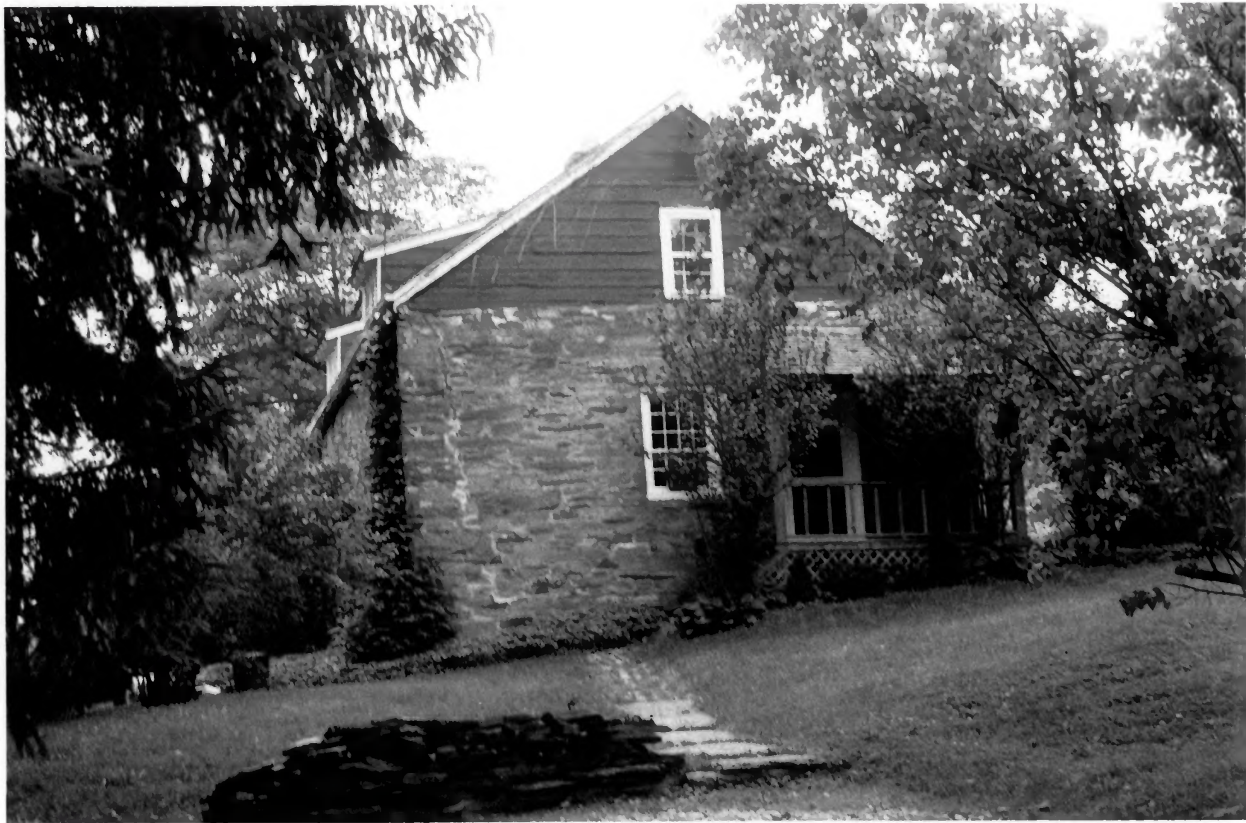

"Fox Hollow" mansion, east facade
in Rhinebeck

HUDSON RIVER HISTORIC DISTRICT
Dutchess and Columbia Counties, N.Y.

Photograph 16 of 39

Fredenburgh house, east elevation
Wheeler Road, Rhinebeck

Hudson Park Historic District
Dutchess and Columbia Counties, NY.