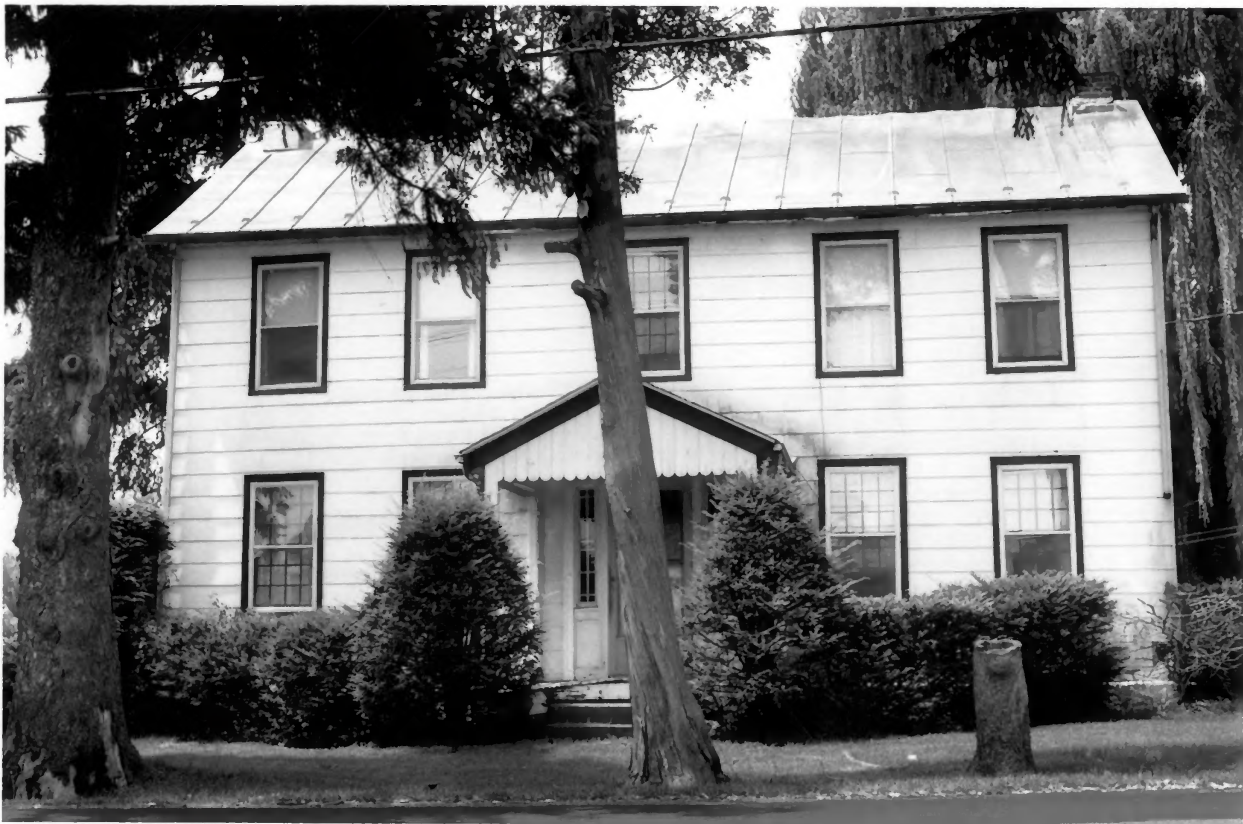

"Fox Hollow" mansion, east facade
in Rhinebeck

HUDSON RIVER HISTORIC DISTRICT
Dutchess and Columbia Counties, N.Y.

Photograph 16 of 39

Fredenburgh house, east elevation
Wheeler Road, Rhinebeck

Hudson Park Historic District
Dutchess and Columbia Counties, NY.

Photograph 17 of 34

Farm house, east elevation

NYS Hwy. 96, north of Tivoli

HUDSON RIVER HISTORIC DISTRICT
Dutchess and Columbia Counties, N.Y.

Photograph 18 of 34

Farm House, east elevation
Old Post Road, Rhinebeck