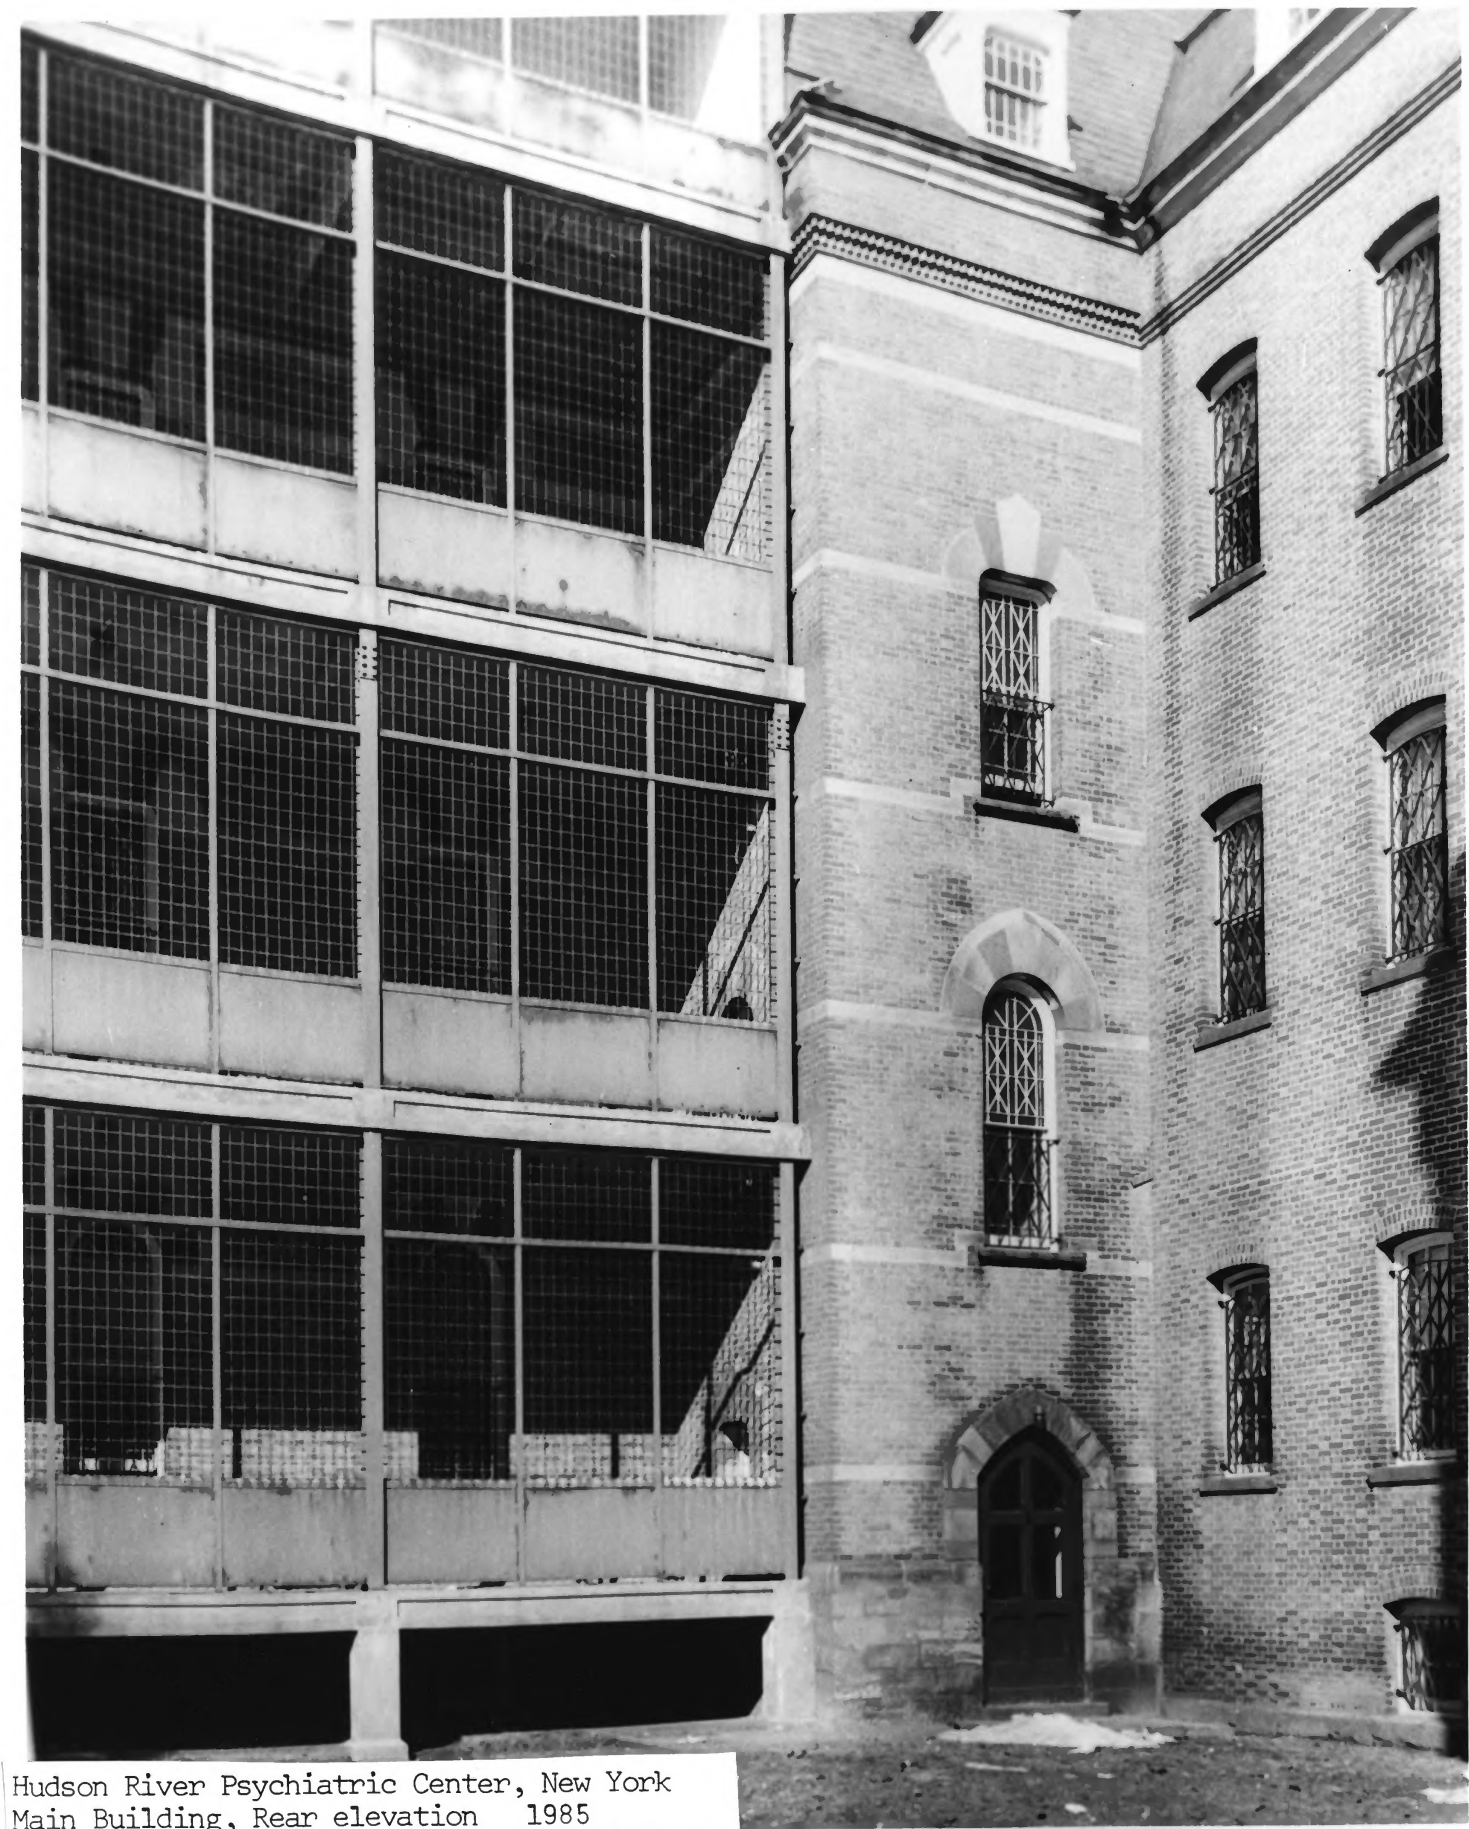

Hudson River Psychiatric Center, New York  
Aerial View, 1980  
Photo credit: Hudson River Psychiatric Ctr.

Hudson River Psychiatric Center, New York  
Main Facade 1960  
Photo Credit: Hudson River Psychiatric Ctr.

Hudson River Psychiatric Center, New York  
Center door, Main Entrance 1985  
Photo credit: Hudson River Psychiatric Ctr.

Hudson River Psychiatric Center, New York  
Main door, detail 1985  
Photo credit: Hudson River Psychiatric Ctr.

Hudson River Psychiatric Center, New York  
Main Building, Rear elevation 1985  
Photo credit: Hudson River Psychiatric Ctr.