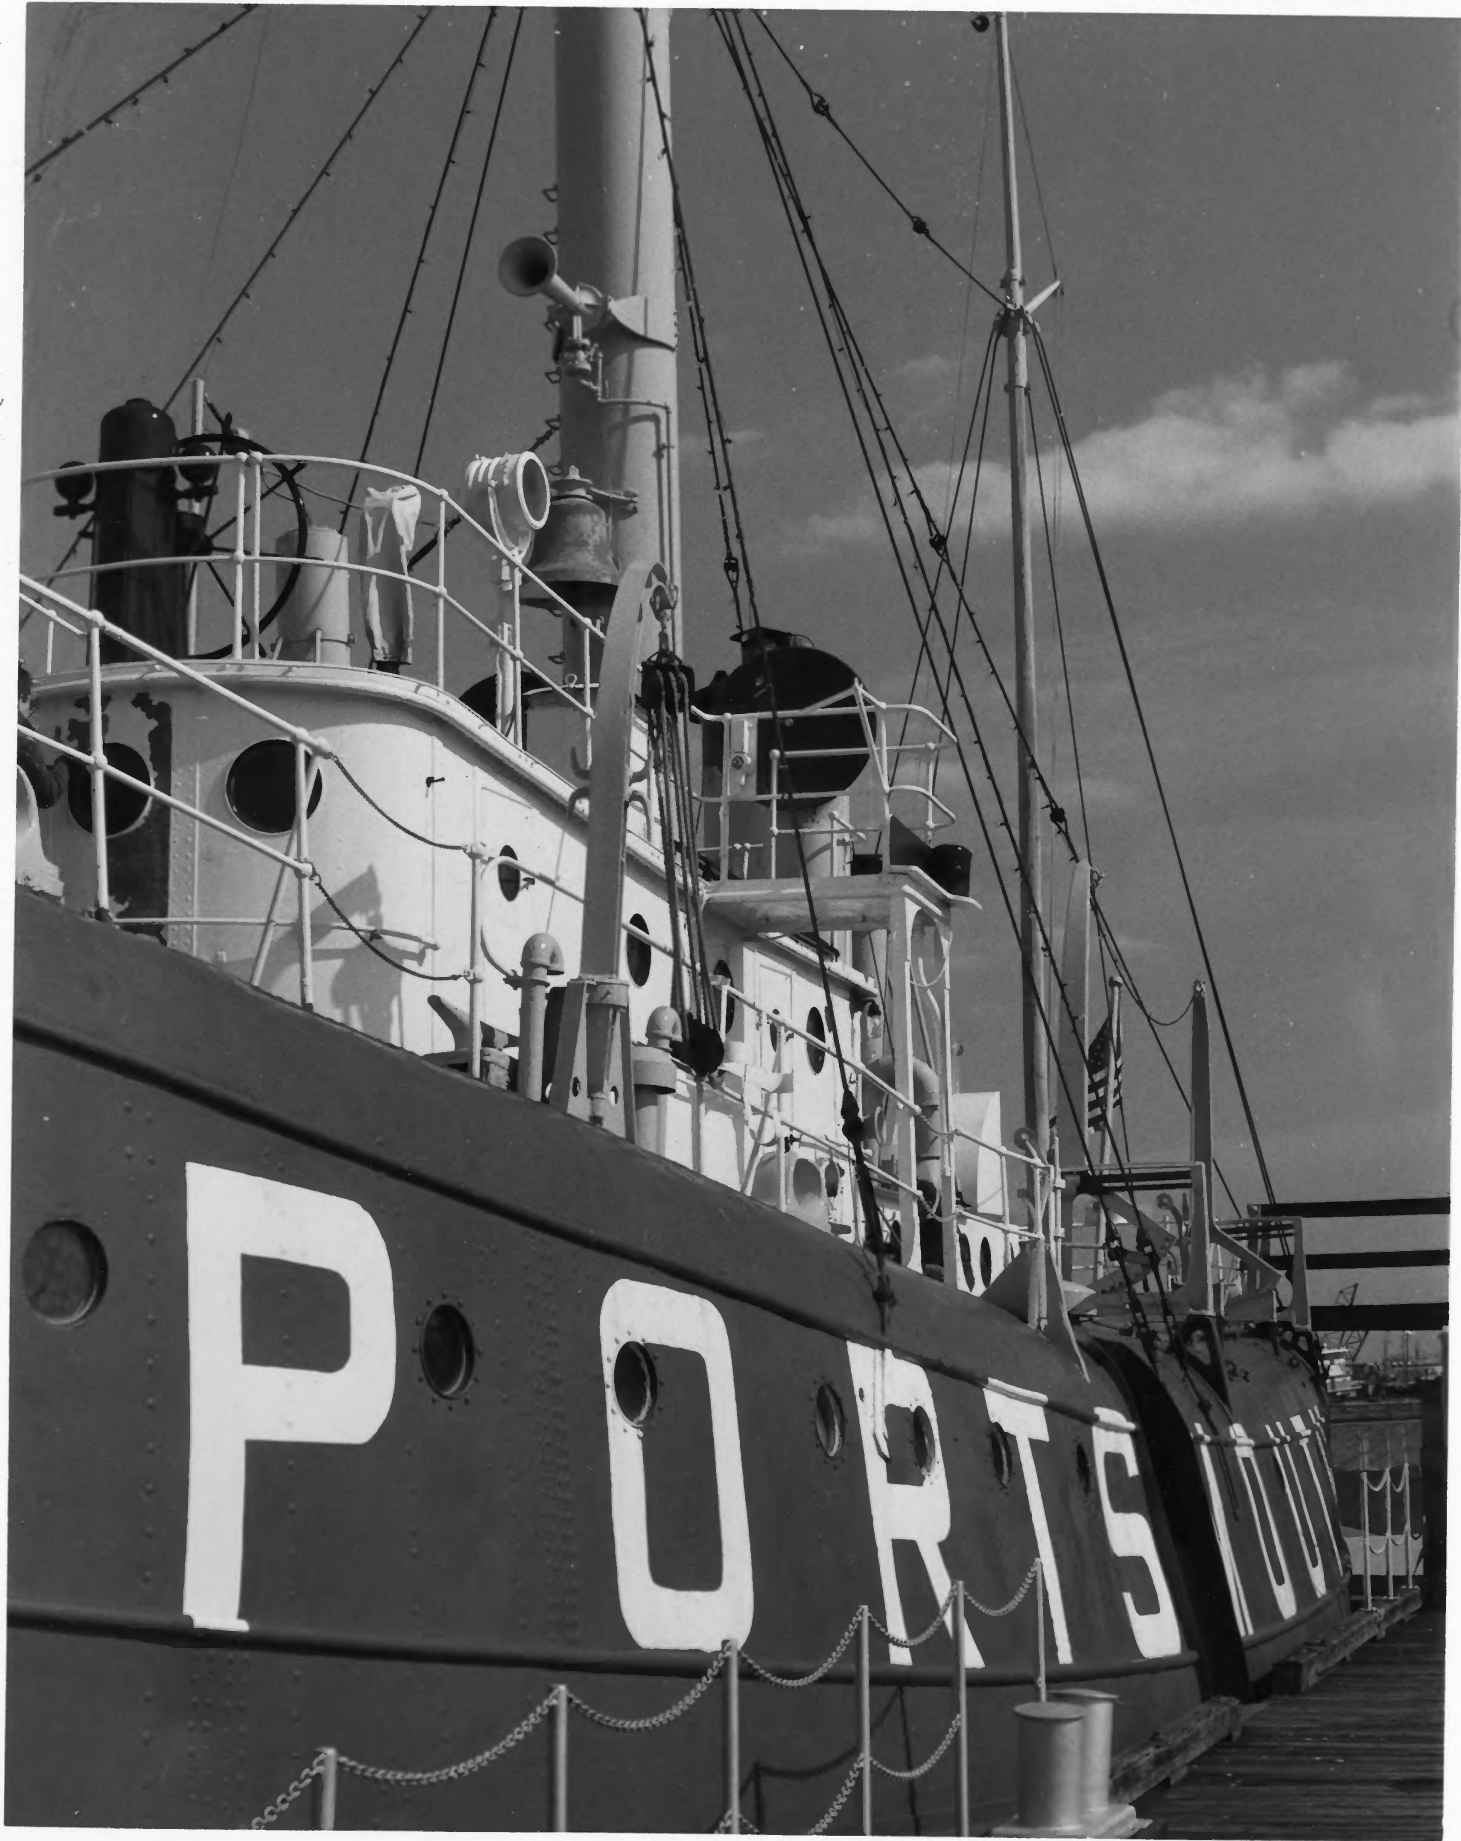

LIGHTSHIP NO. 101, Portsmouth, Virginia  
Historical Photograph provided by the  
City of Portsmouth Museums.  
City of Portsmouth, Virginia.  
Acceptance cruise photograph of No. 101,  
September 18, 1916.  
Photograph #1

Lightship No. 101, Portsmouth, Virginia  
Photo providedm by City of Portsmouth  
Museums, 1988.

City of Portsmouth, Virginia.  
Lightmast and bridge, 1988.  
Photo # 3

Lightship No. 101, Portsmouth, Virginia  
Photo provided by City of Portsmouth  
Museums, 1988.

City of Portsmouth, Virginia.  
Portside and entry port, 1988.

Photo # 4