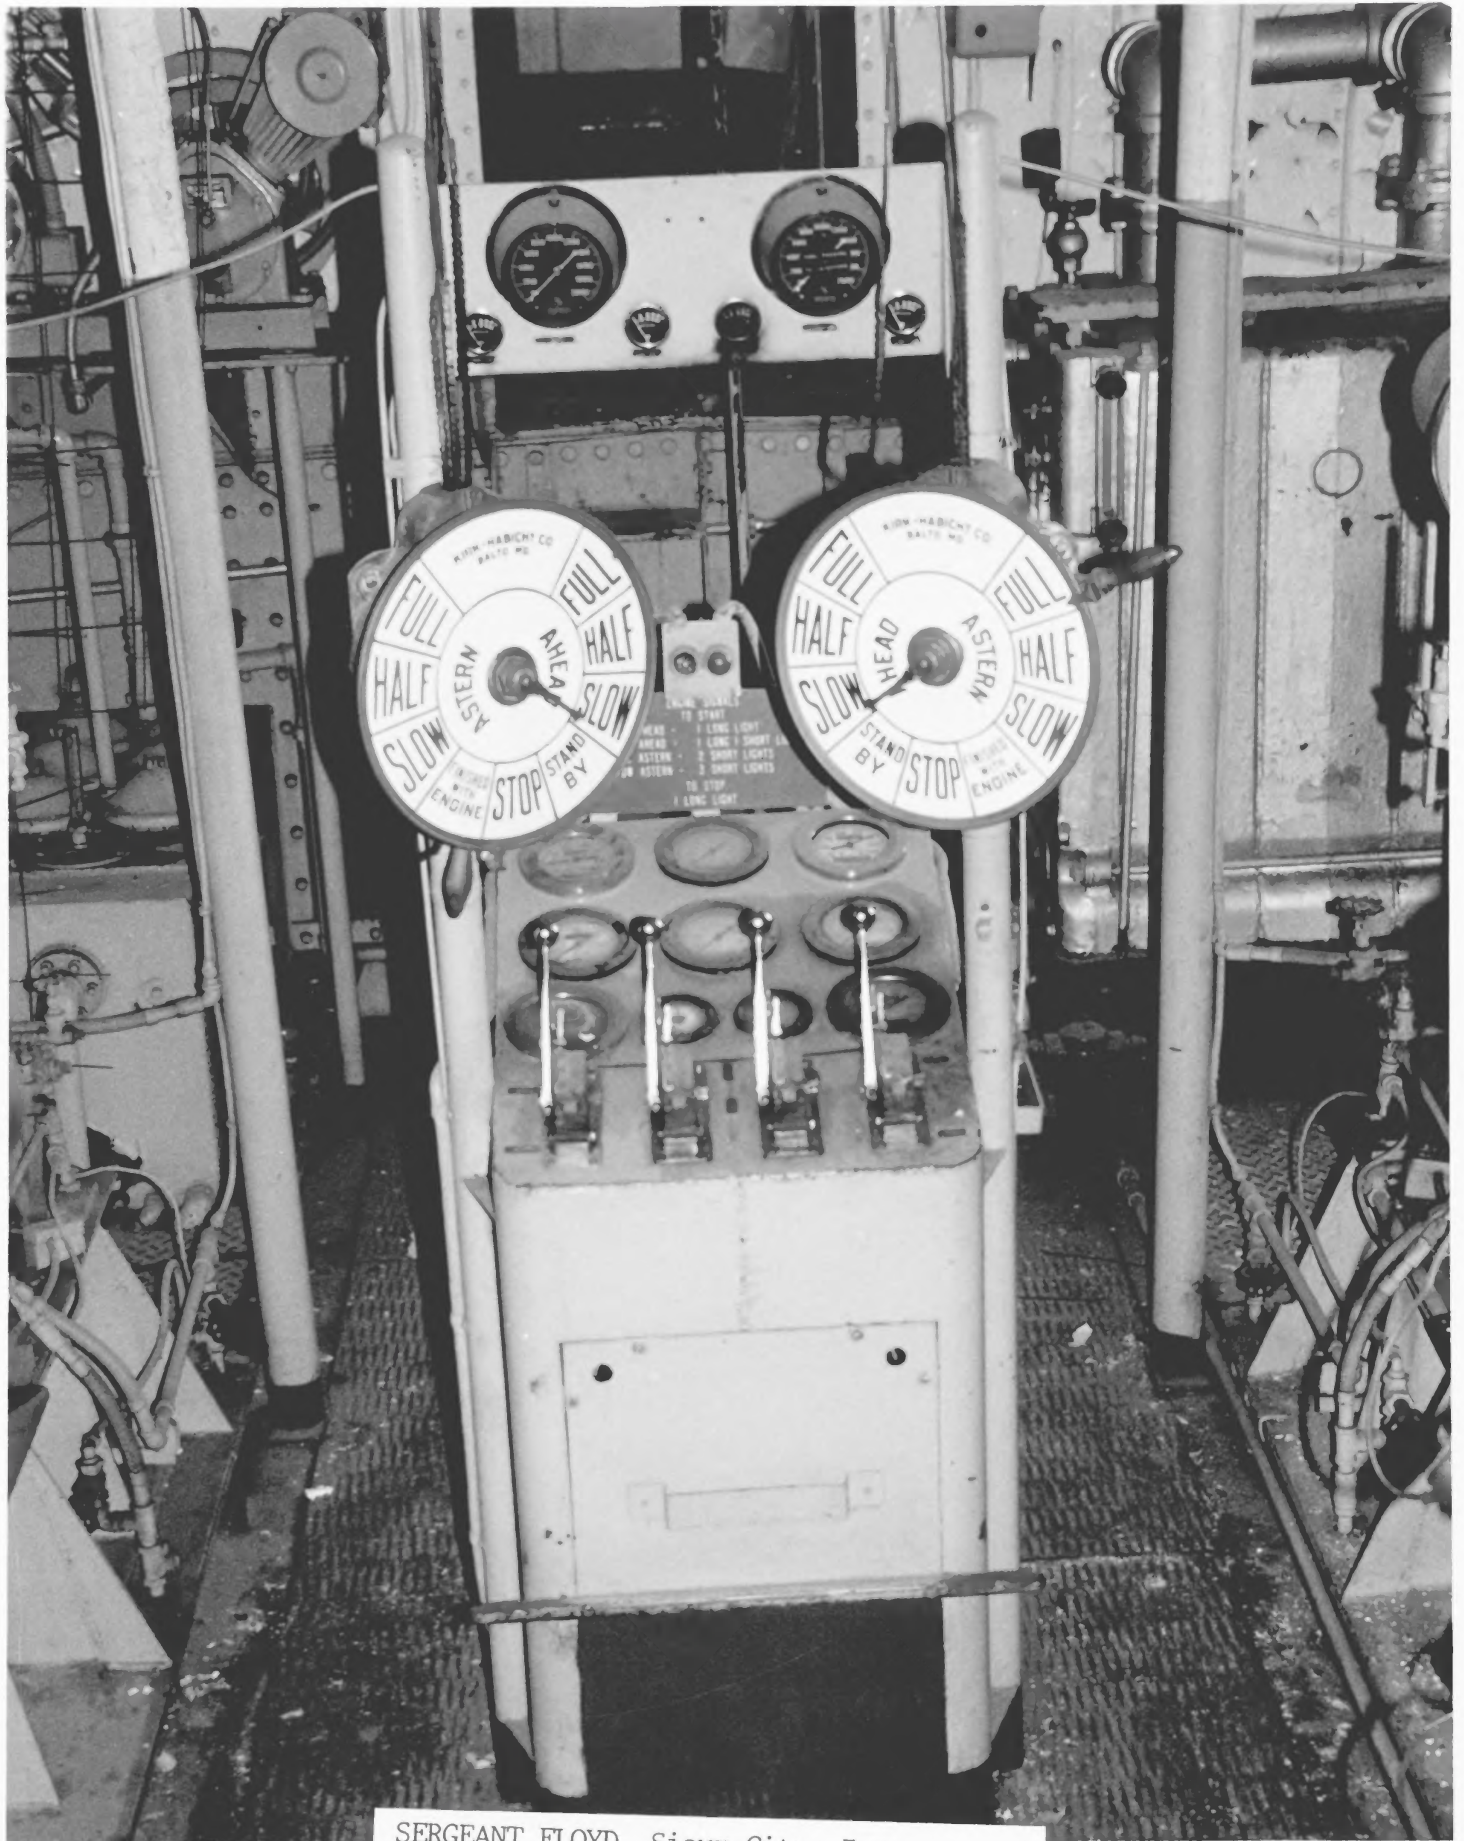

SERGEANT FLOYD, Sioux City, Iowa
Photograph provided by the Office of
the City Manager, Sioux City
Sioux City, Iowa
Profile view of Sergeant Floyd, starboard
side, 1988.
Photo #1

SERGEANT FLOYD, Sioux City, Iowa
Photograph provided by the Office of the
City Manager, Sioux City.
Sioux City, Iowa
View from the bow, forward starboard
quarter. 1988.
Photo #2

SERGEANT FLOYD, Sioux City, Iowa
Photograph provided by the Office of the
City Manager, Sioux City
Sioux City, Iowa
Engineroom console and telegraphs, 1988.
Photo #3

SERGEANT FLOYD, Sioux City, Iowa
Photograph provided by the Office of the
City Manager, Sioux City
Sioux City, Iowa
One of Floyd's 600-h.p. Cooper-Bessemer
diesel engines, 1988.
Photo #4