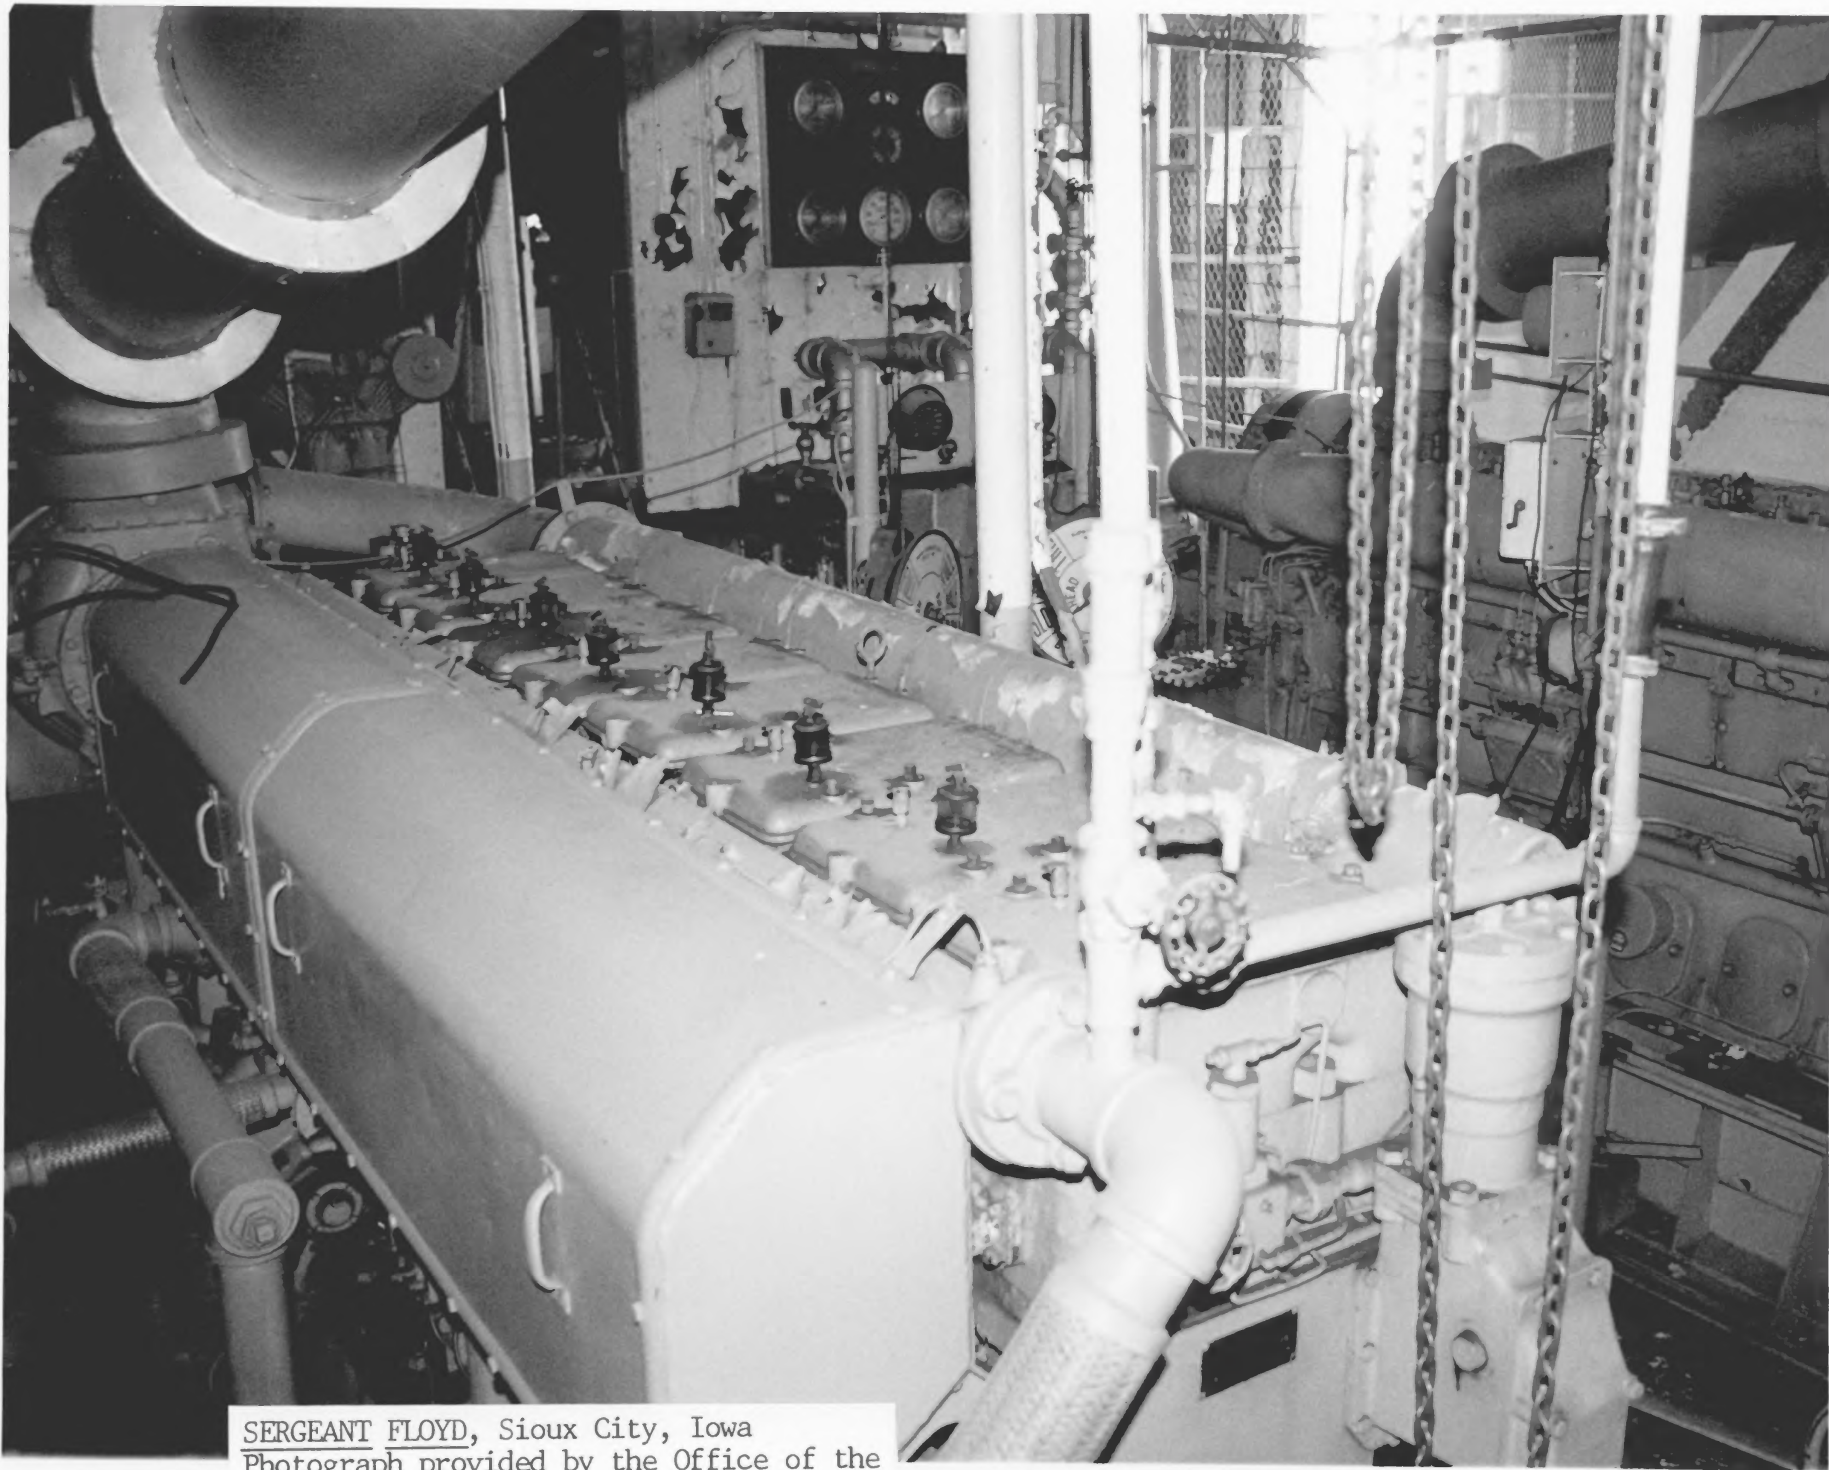

SERGEANT FLOYD, Sioux City, Iowa
Photograph provided by the Office of
the City Manager, Sioux City
Sioux City, Iowa
Profile view of Sergeant Floyd, starboard
side, 1988.
Photo #1

SERGEANT FLOYD, Sioux City, Iowa
Photograph provided by the Office of the
City Manager, Sioux City.
Sioux City, Iowa
View from the bow, forward starboard
quarter. 1988.
Photo #2

SERGEANT FLOYD, Sioux City, Iowa
Photograph provided by the Office of the
City Manager, Sioux City
Sioux City, Iowa
Engineroom console and telegraphs, 1988.
Photo #3

SERGEANT FLOYD, Sioux City, Iowa
Photograph provided by the Office of the
City Manager, Sioux City
Sioux City, Iowa
One of Floyd's 600-h.p. Cooper-Bessemer
diesel engines, 1988.
Photo #4