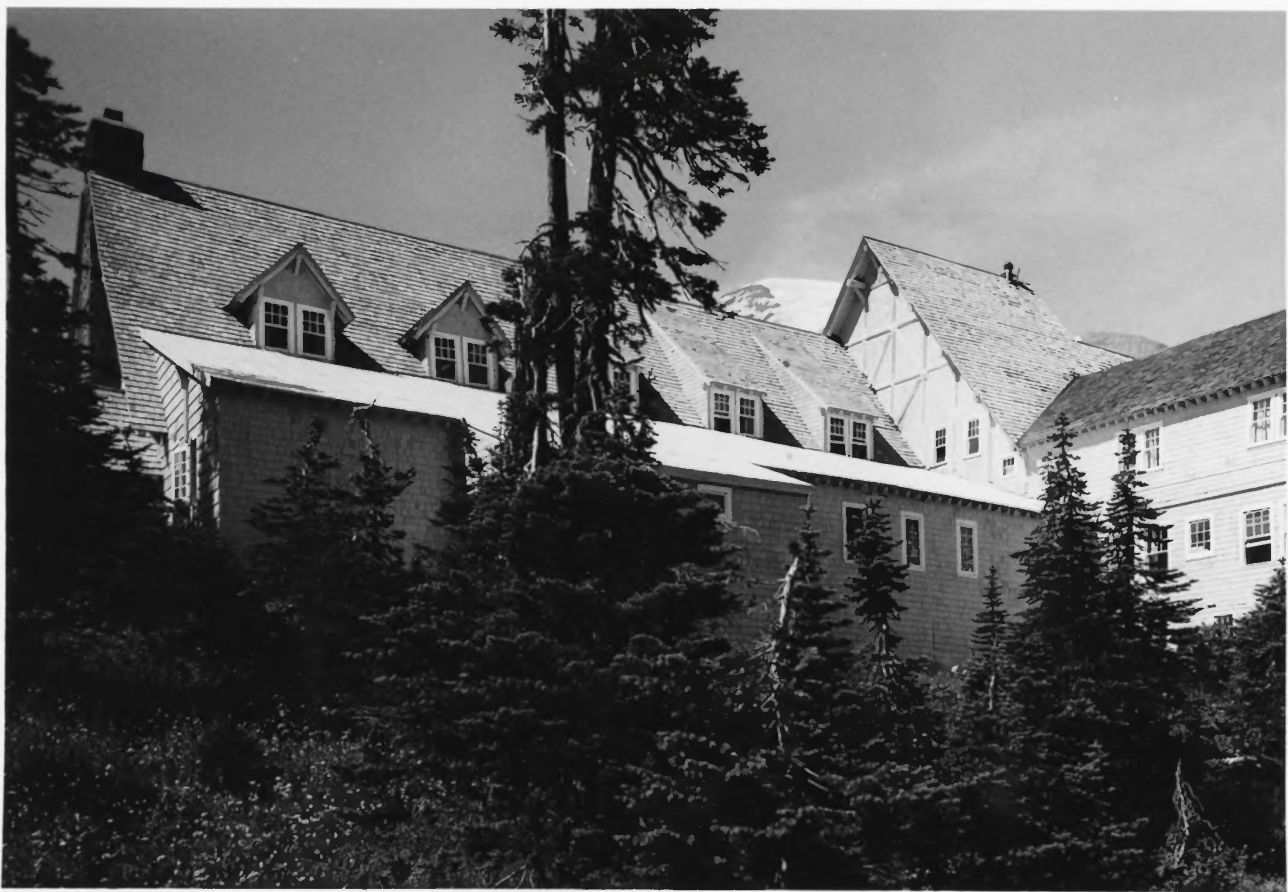

Paradise Inn
Mount Rainier National Park

NPS Photo by Laura Soullière Harrison
8/85

Shed Addition to the East of the Lobby

Paradise Inn

Mount Rainier National Park

NPS Photo by Laura Soullière Harrison
8/85