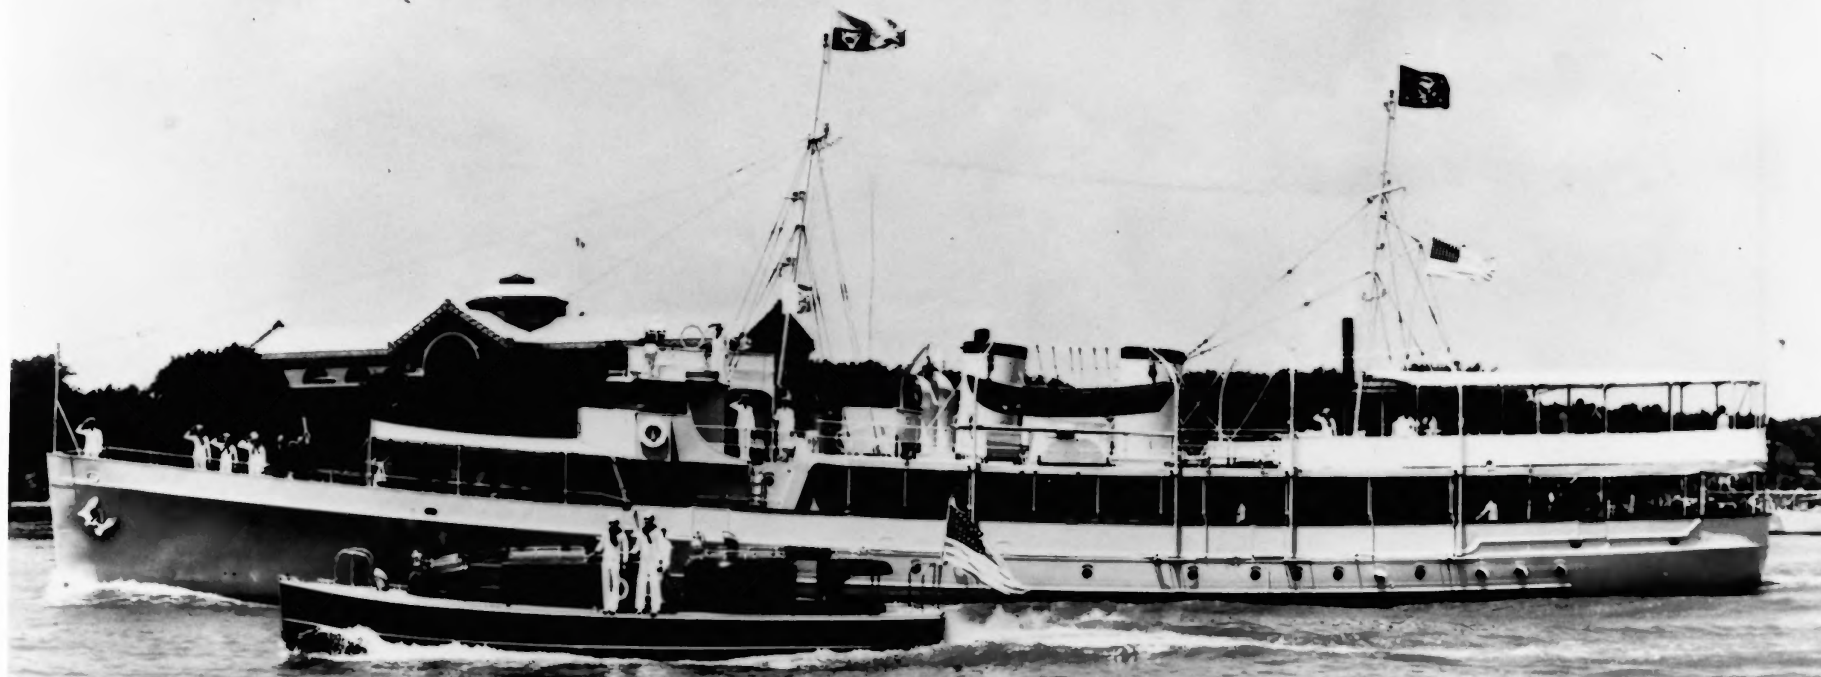

USS POTOMAC, OAKLAND, CALIFORNIA  
Owner: ASSOC. FOR PRES. OF PRES. YACHT  
PORT QUARTER BOW VIEW OF 165-FT. CLASS  
COAST GUARD CUTTER ELECTRA.  
Photo #1 by UNKNOWN, 1934  
Courtesy of U.S. NAVAL HISTORICAL CENTER

USS POTOMAC, OAKLAND, CALIFORNIA  
Owner: ASSOC. FOR PRES. OF PRES. YACHT  
PORT BROADSIDE VIEW OF POTOMAC UNDERWAY  
WITH HRH KING GEORGE AND PRES. ROOSEVELT  
Photo #2 by UNKNOWN, 1938  
Courtesy of U.S. NAVAL HISTORICAL CENTER

USS POTOMAC, OAKLAND, CALIFORNIA  
Owner: ASSOC. FOR PRES. OF PRES. YACHT  
BROADSIDE VIEW OF POTOMAC AS RESTORATION  
BEGAN IN 1987.

Photo #3 by RICHARD FREAR, 1987  
Courtesy of NATIONAL PARK SERVICE

USS POTOMAC, OAKLAND, CALIFORNIA  
Owner: ASSOC. FOR PRES. OF PRES. YACHT  
BROADSIDE VIEW OF POTOMAC AFTER THE  
RESTORATION OF THE SHIP WAS COMPLETED.  
Photo #4 by RUSSELL BOOTH, 1990  
Courtesy of ASSOC. PRES. PRES. YACHT POTOMAC