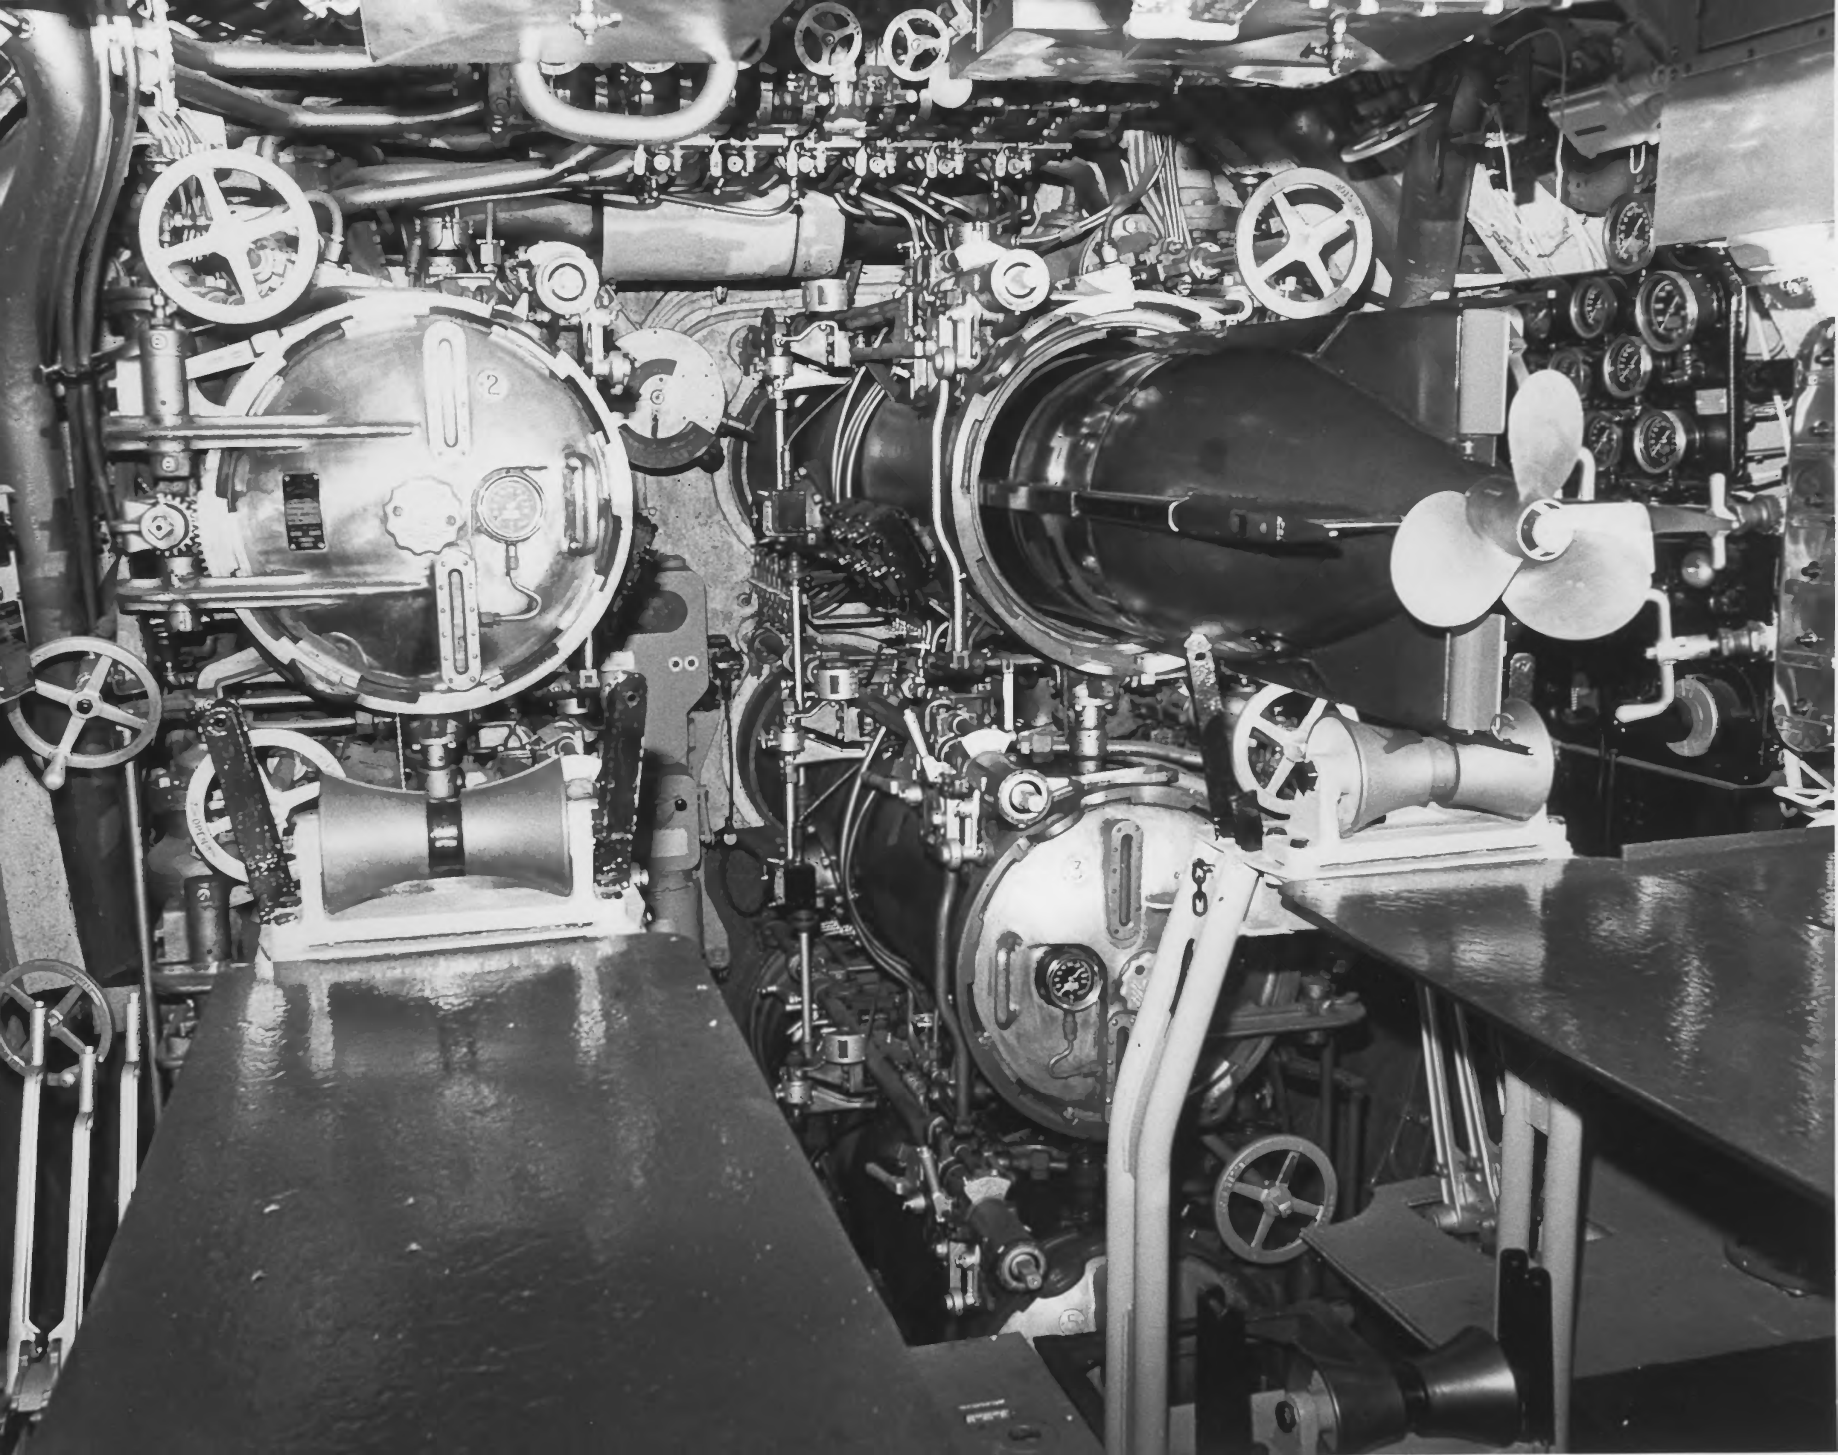

SS228

Handwritten markings on the side of the conning tower, possibly indicating depth or other operational data.

1. USS Drum
2. Mobile, Alabama
3. USS Alabama Battleship Commission
4. 1985
5. USS Alabama Battleship Commission
6. Conning Tower
7. Photo #2

N

1. USS Drum
2. Mobile, Alabama
3. USS Alabama Battleship Commission
4. 1985
5. USS Alabama Battleship Commission
6. Periscope, Upper Control Room
7. Photo #3

N

1. USS Drum
2. Mobile, Alabama
3. USS Alabama Battleship Commission
4. 1985
5. USS Alabama Battleship Commission
6. Forward Torpedo Room
7. Photo #4

N

1. USS Drum
2. Mobile, Alabama
3. USS Alabama Memorial Commission
4. 1985
5. USS Alabama Battleship Memorial Commission
6. Lower Control Room
7. Photo #5

N