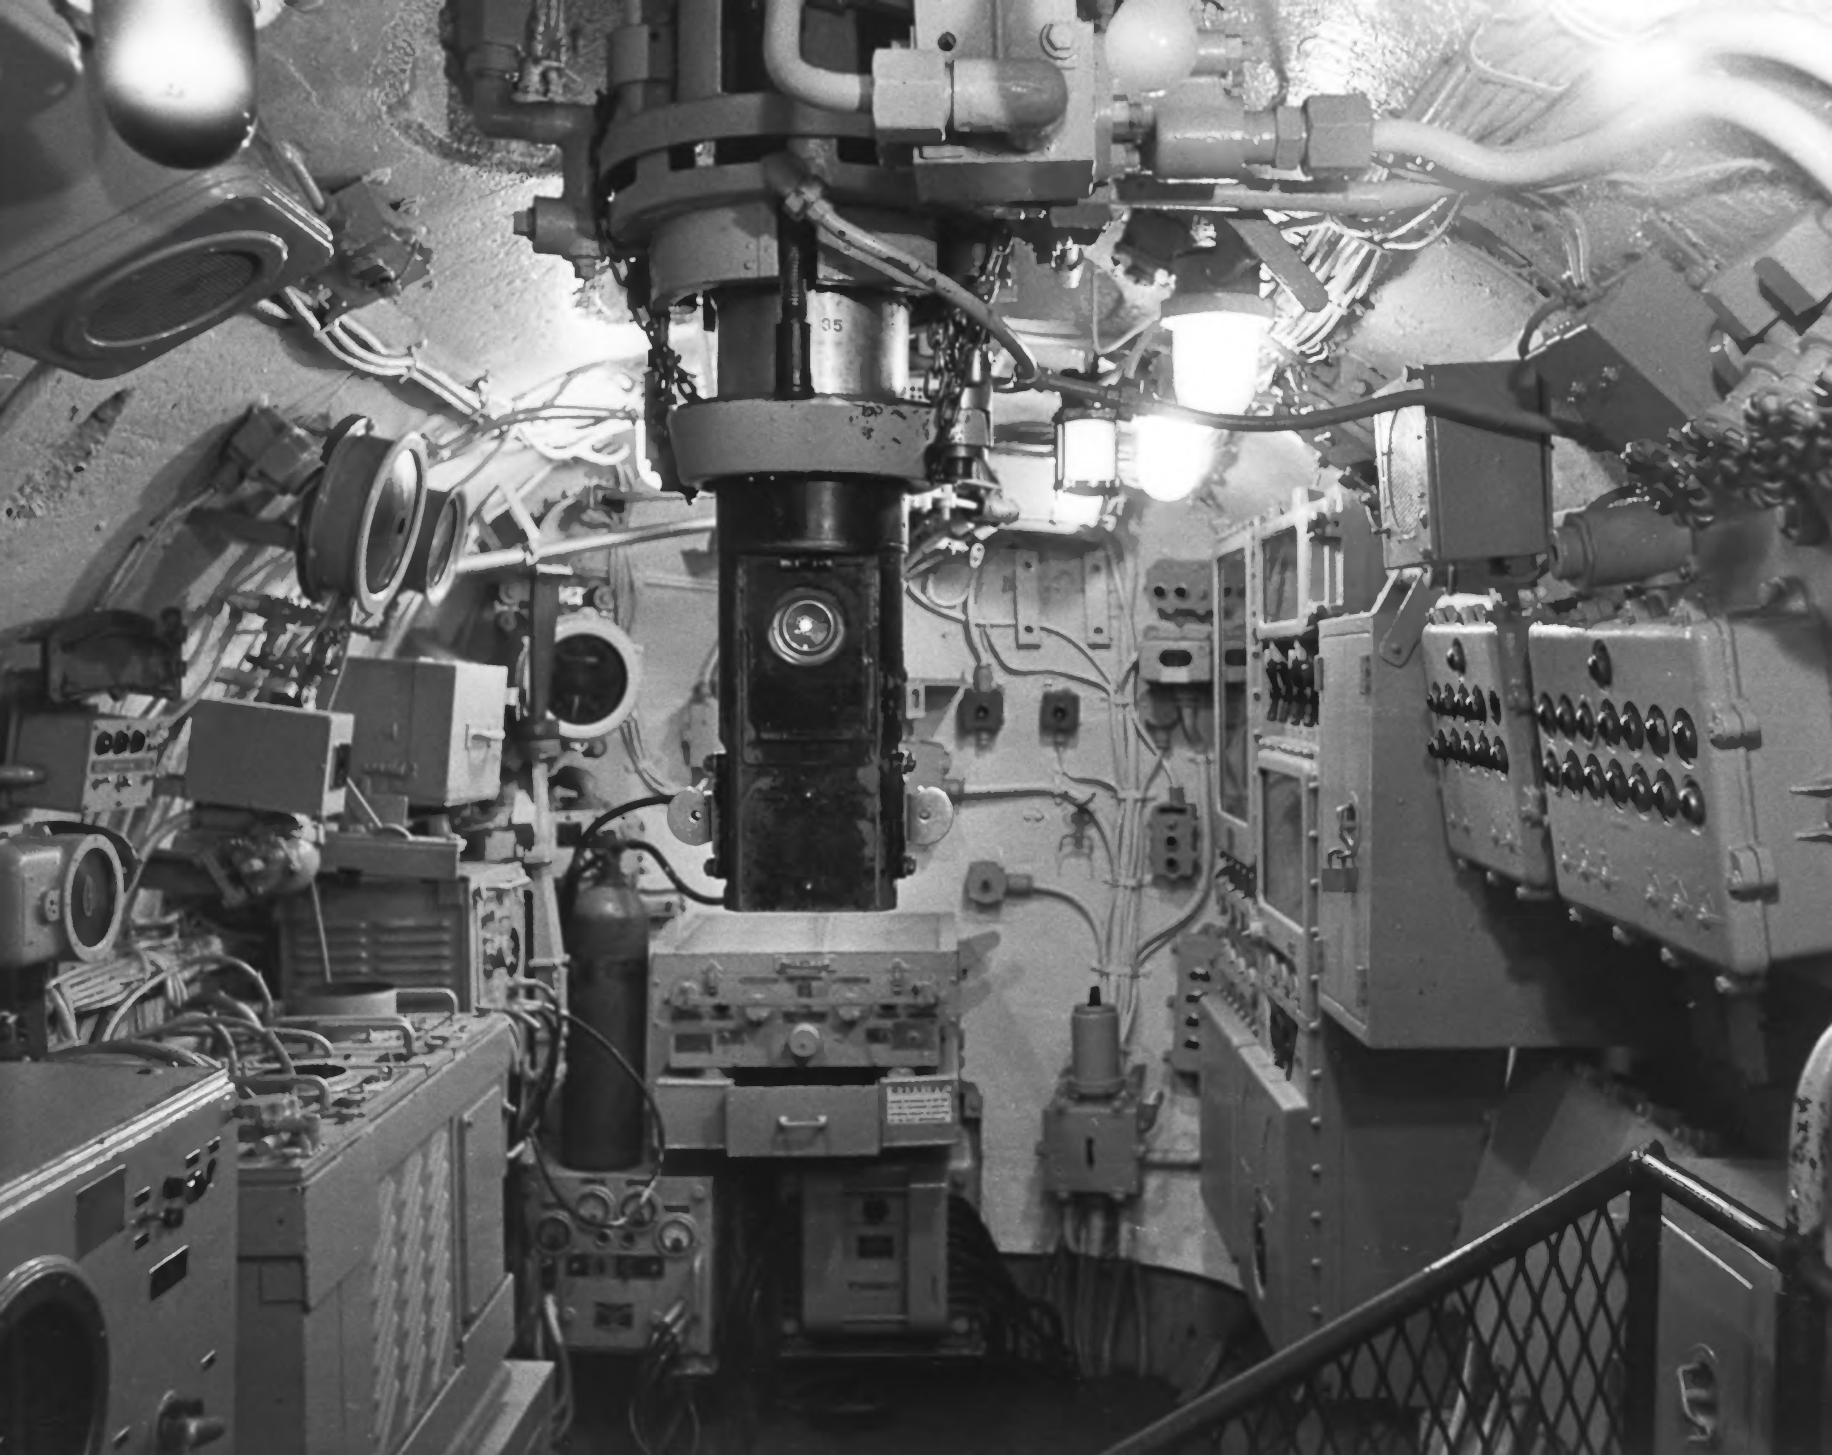

SS228

Handwritten markings on the side of the conning tower, possibly indicating depth or other operational data.

1. USS Drum
2. Mobile, Alabama
3. USS Alabama Battleship Commission
4. 1985
5. USS Alabama Battleship Commission
6. Conning Tower
7. Photo #2

N

1. USS Drum
2. Mobile, Alabama
3. USS Alabama Battleship Commission
4. 1985
5. USS Alabama Battleship Commission
6. Periscope, Upper Control Room
7. Photo #3

N

1. USS Drum
2. Mobile, Alabama
3. USS Alabama Battleship Commission
4. 1985
5. USS Alabama Battleship Commission
6. Forward Torpedo Room
7. Photo #4

N

1. USS Drum
2. Mobile, Alabama
3. USS Alabama Memorial Commission
4. 1985
5. USS Alabama Battleship Memorial Commission
6. Lower Control Room
7. Photo #5

N