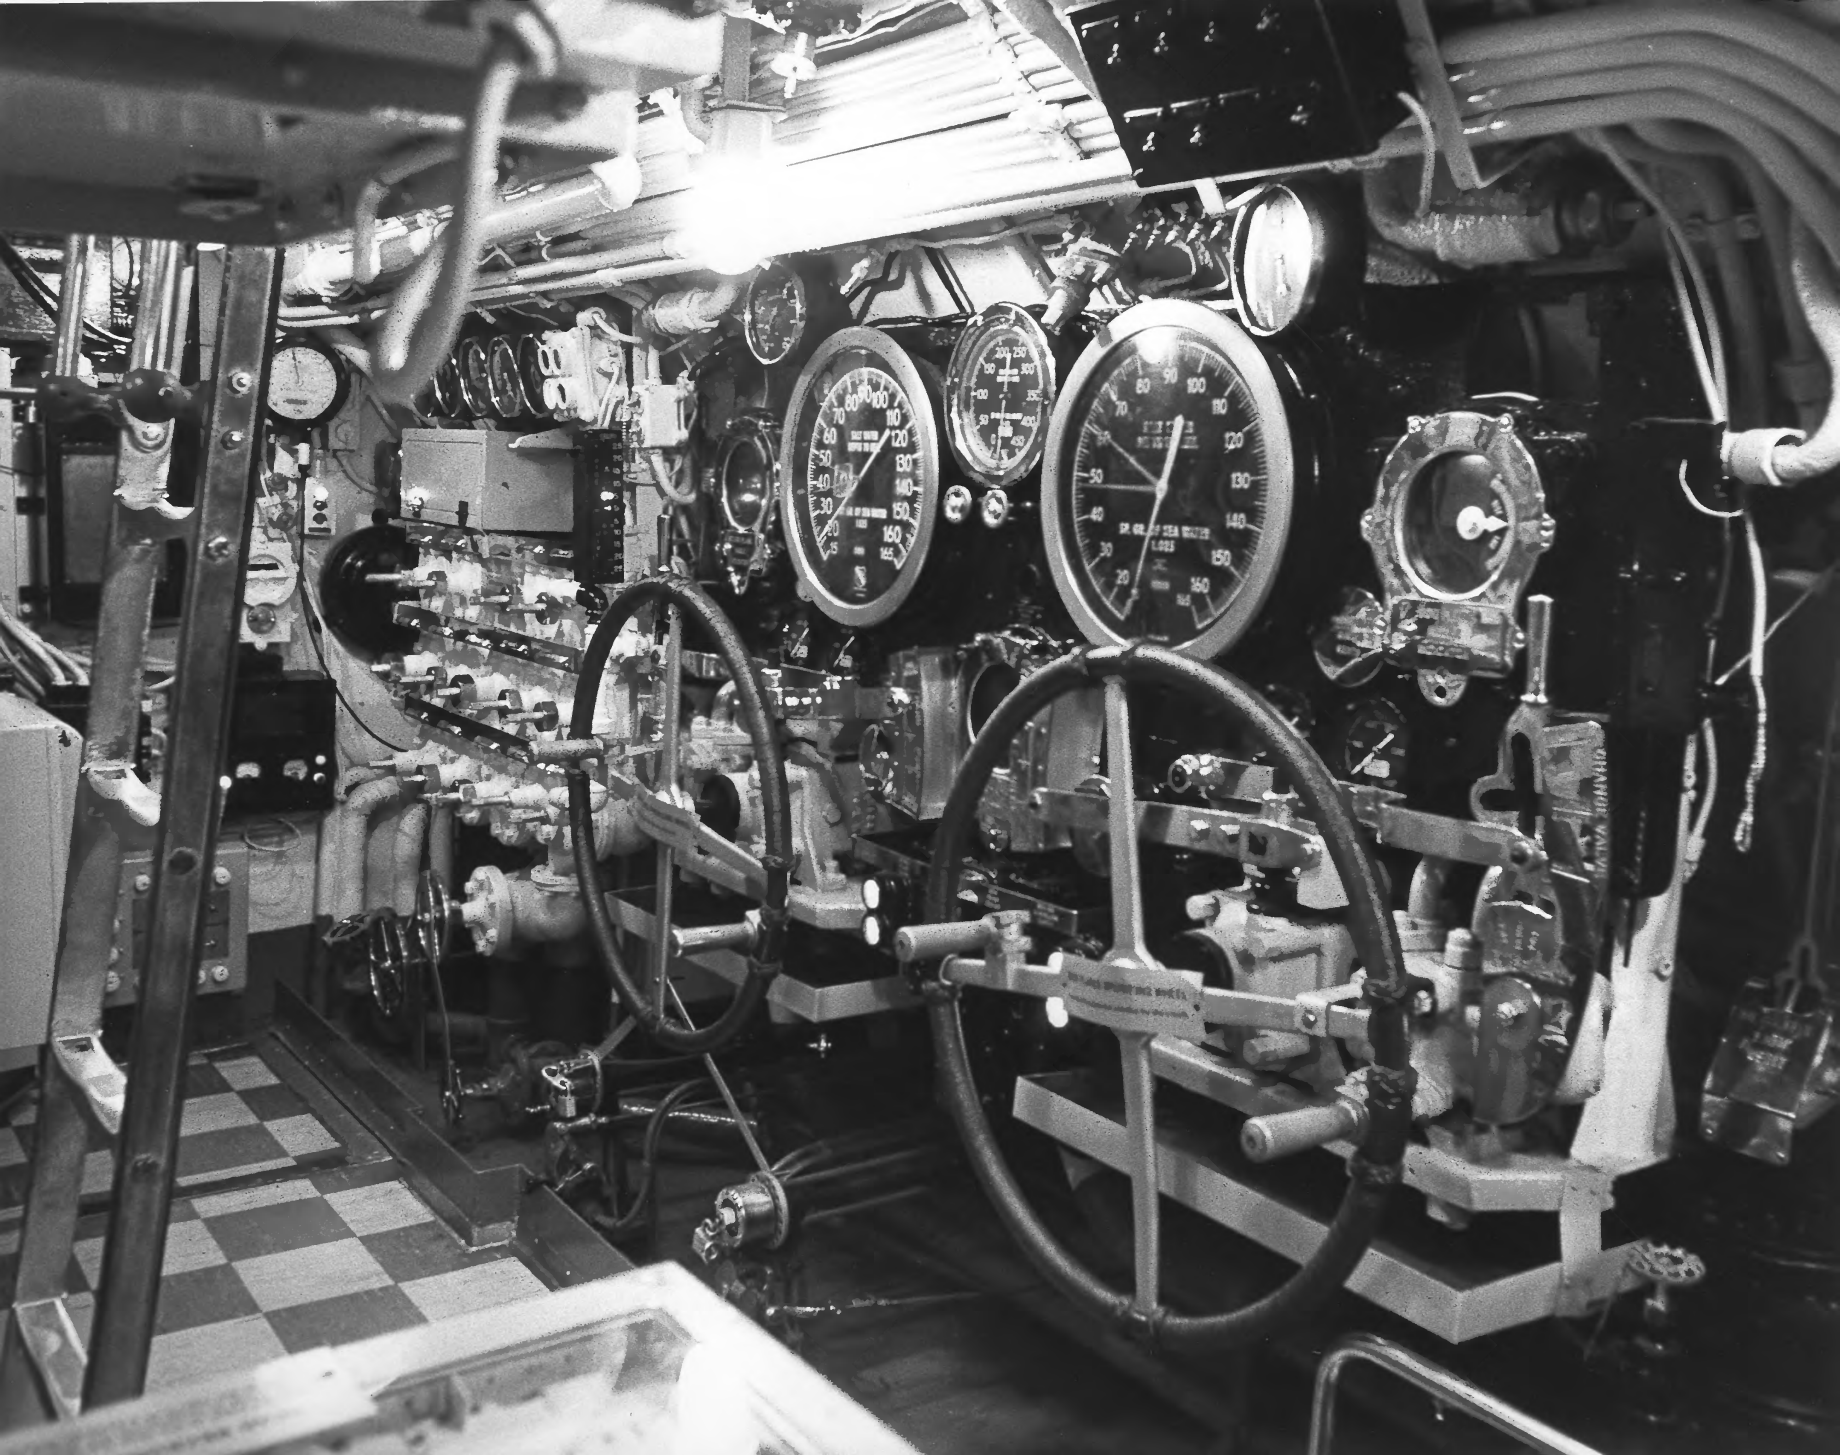

SS228

Handwritten markings on the side of the conning tower, possibly indicating depth or other operational data.

1. USS Drum
2. Mobile, Alabama
3. USS Alabama Battleship Commission
4. 1985
5. USS Alabama Battleship Commission
6. Conning Tower
7. Photo #2

N

1. USS Drum
2. Mobile, Alabama
3. USS Alabama Battleship Commission
4. 1985
5. USS Alabama Battleship Commission
6. Periscope, Upper Control Room
7. Photo #3

N

1. USS Drum
2. Mobile, Alabama
3. USS Alabama Battleship Commission
4. 1985
5. USS Alabama Battleship Commission
6. Forward Torpedo Room
7. Photo #4

N

1. USS Drum
2. Mobile, Alabama
3. USS Alabama Memorial Commission
4. 1985
5. USS Alabama Battleship Memorial Commission
6. Lower Control Room
7. Photo #5

N