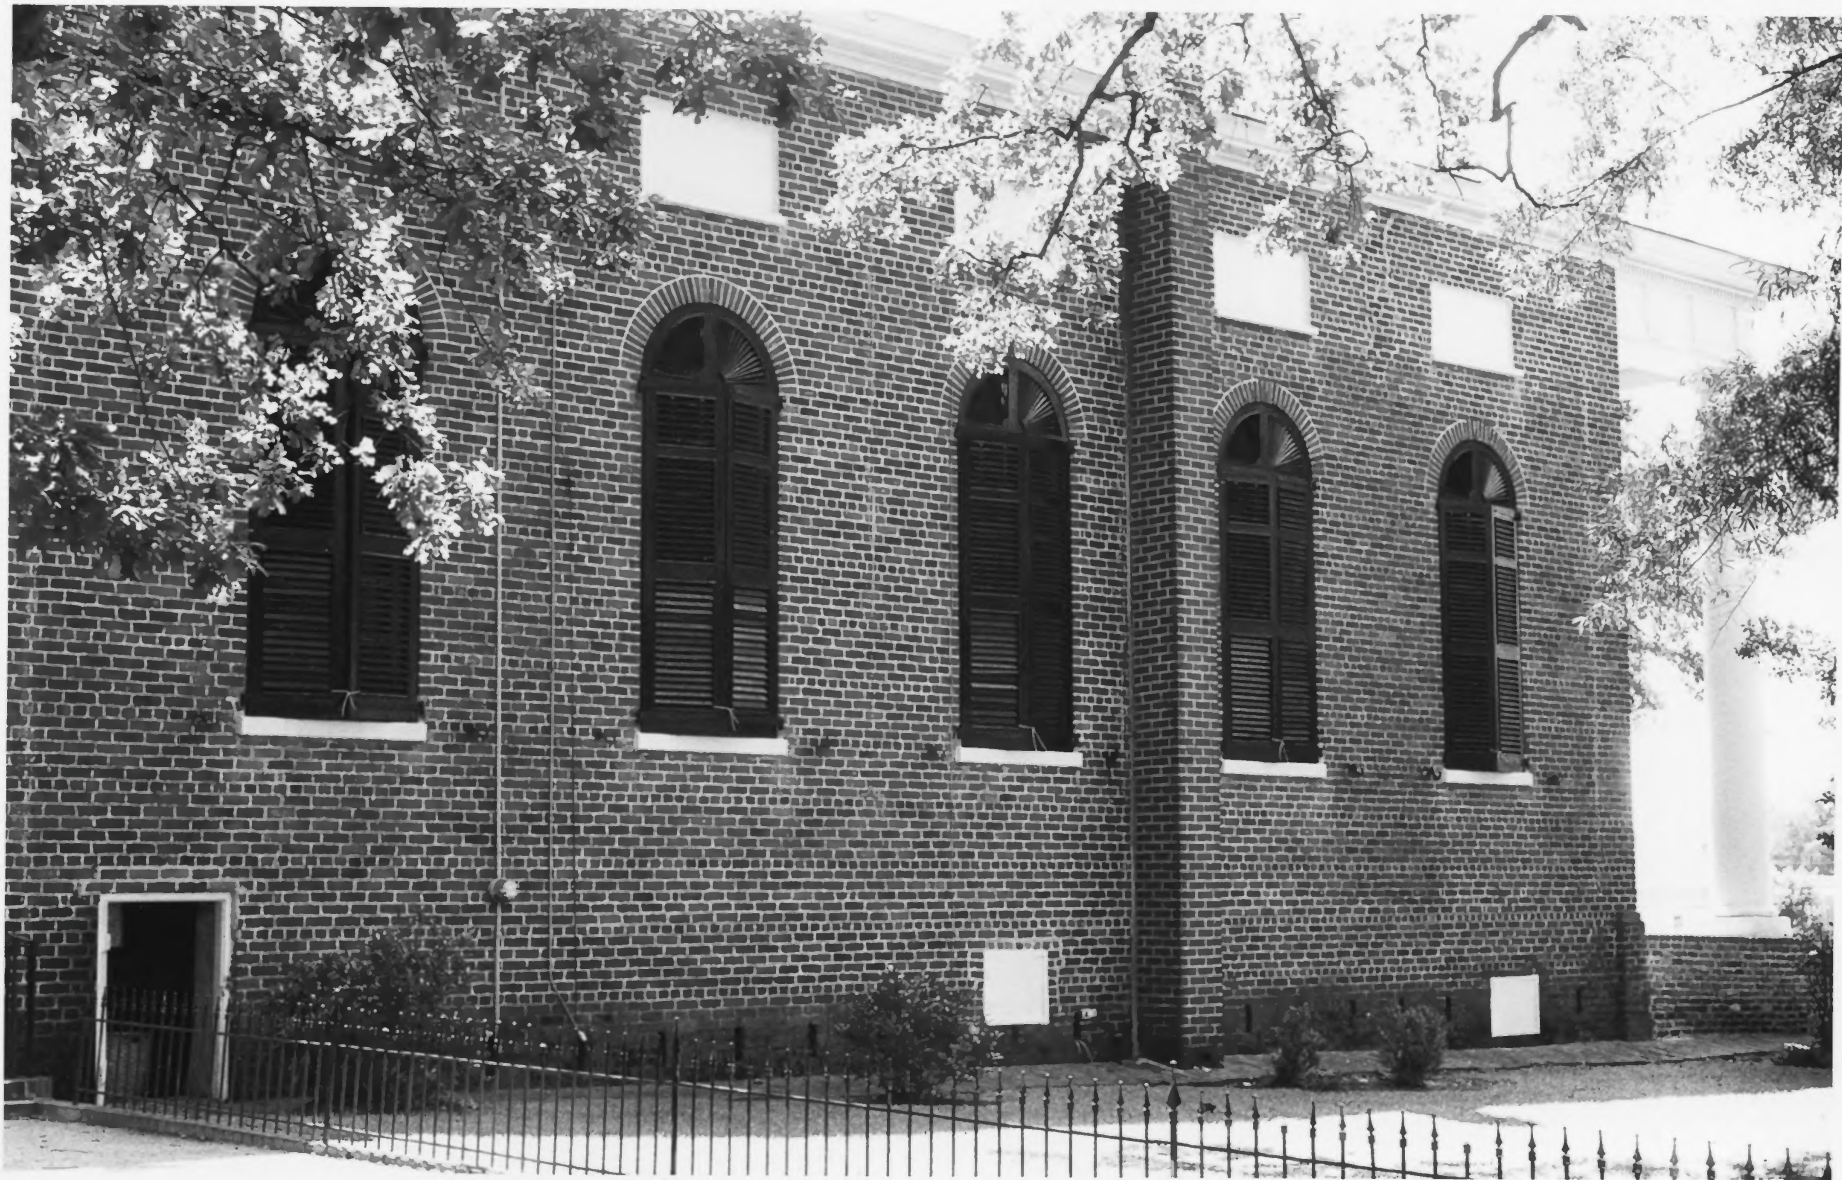

Bethesda Presbyterian Church
Kershaw County, South Carolina
5/31/84 Church & Monument