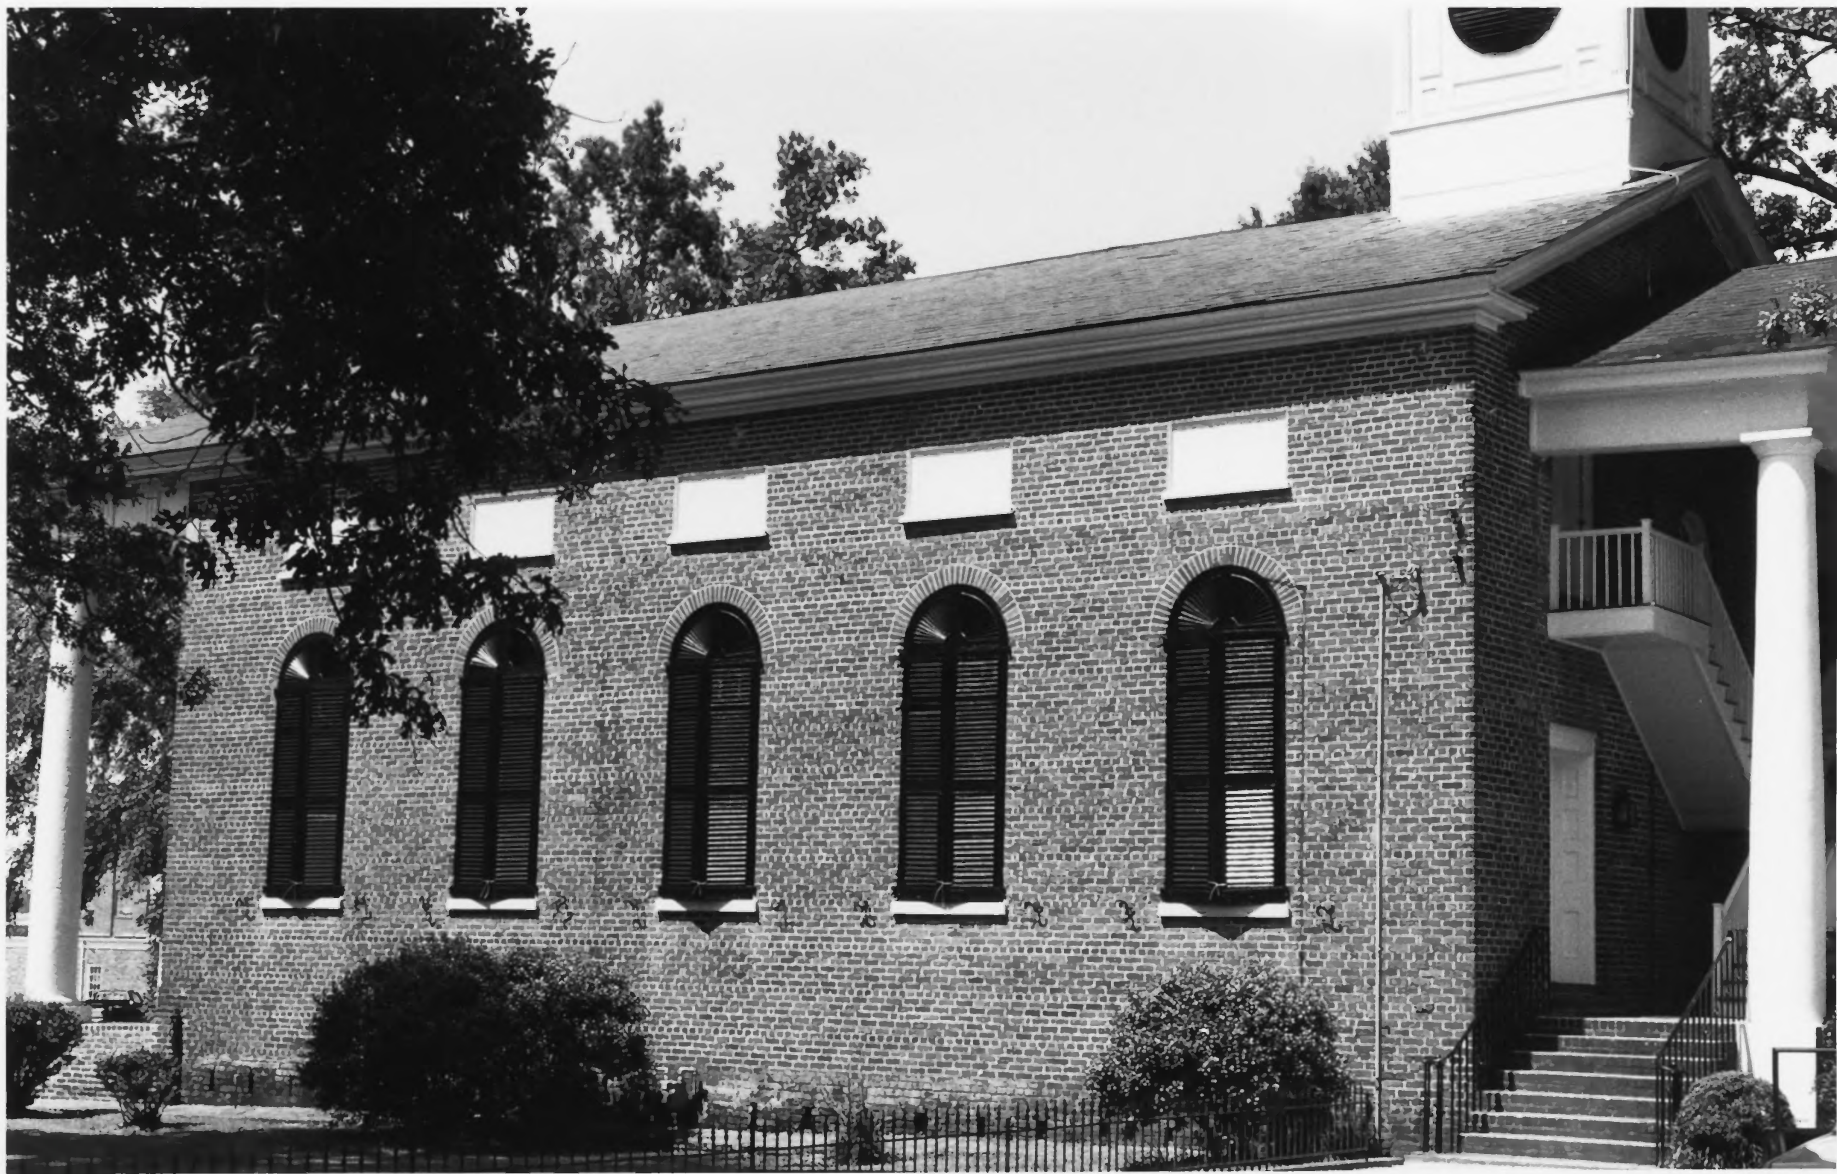

Bethesda Presbyterian Church
Kershaw County, South Carolina
5/31/84 Steeple (North Facade)

Bethesda Presbyterian Church
Kershaw County, South Carolina
5/31/84 South (Front) Facade

Bethesda Presbyterian Church
Kershaw County, South Carolina
5/31/84 North (Rear) Facade

Bethesda Presbyterian Church
Kershaw County, South Carolina
5/31/84 Church & Monument

Bethesda Presbyterian Church
Kershaw County, South Carolina
5/31/84 West Facade

Bethesda Presbyterian Church
Kershaw County, South Carolina
5/31/84 East Facade

Bethesda Presbyterian Church
Kershaw County, South Carolina
5/31/84 Monument

Bethesda Presbyterian Church

Kershaw County, South Carolina

5/31/84 Interior: view of pulpit,

South Facade

HYMNS
98
135
390
490

IN THE MEMORY OF
WILLIAM WILSON WELLS JR.
DIED
MAY 21, 1871
MAY 24, 1901
HE RECEIVED FROM HIS FATHER
THE CARE OF THIS CHURCH IN HIS
WILL AND HIS WIFE'S WILL AND
HE IS BURIED HERE AND HIS WIFE
AND SHE MUST HAVE BEEN BORN
MAY 24, 1830