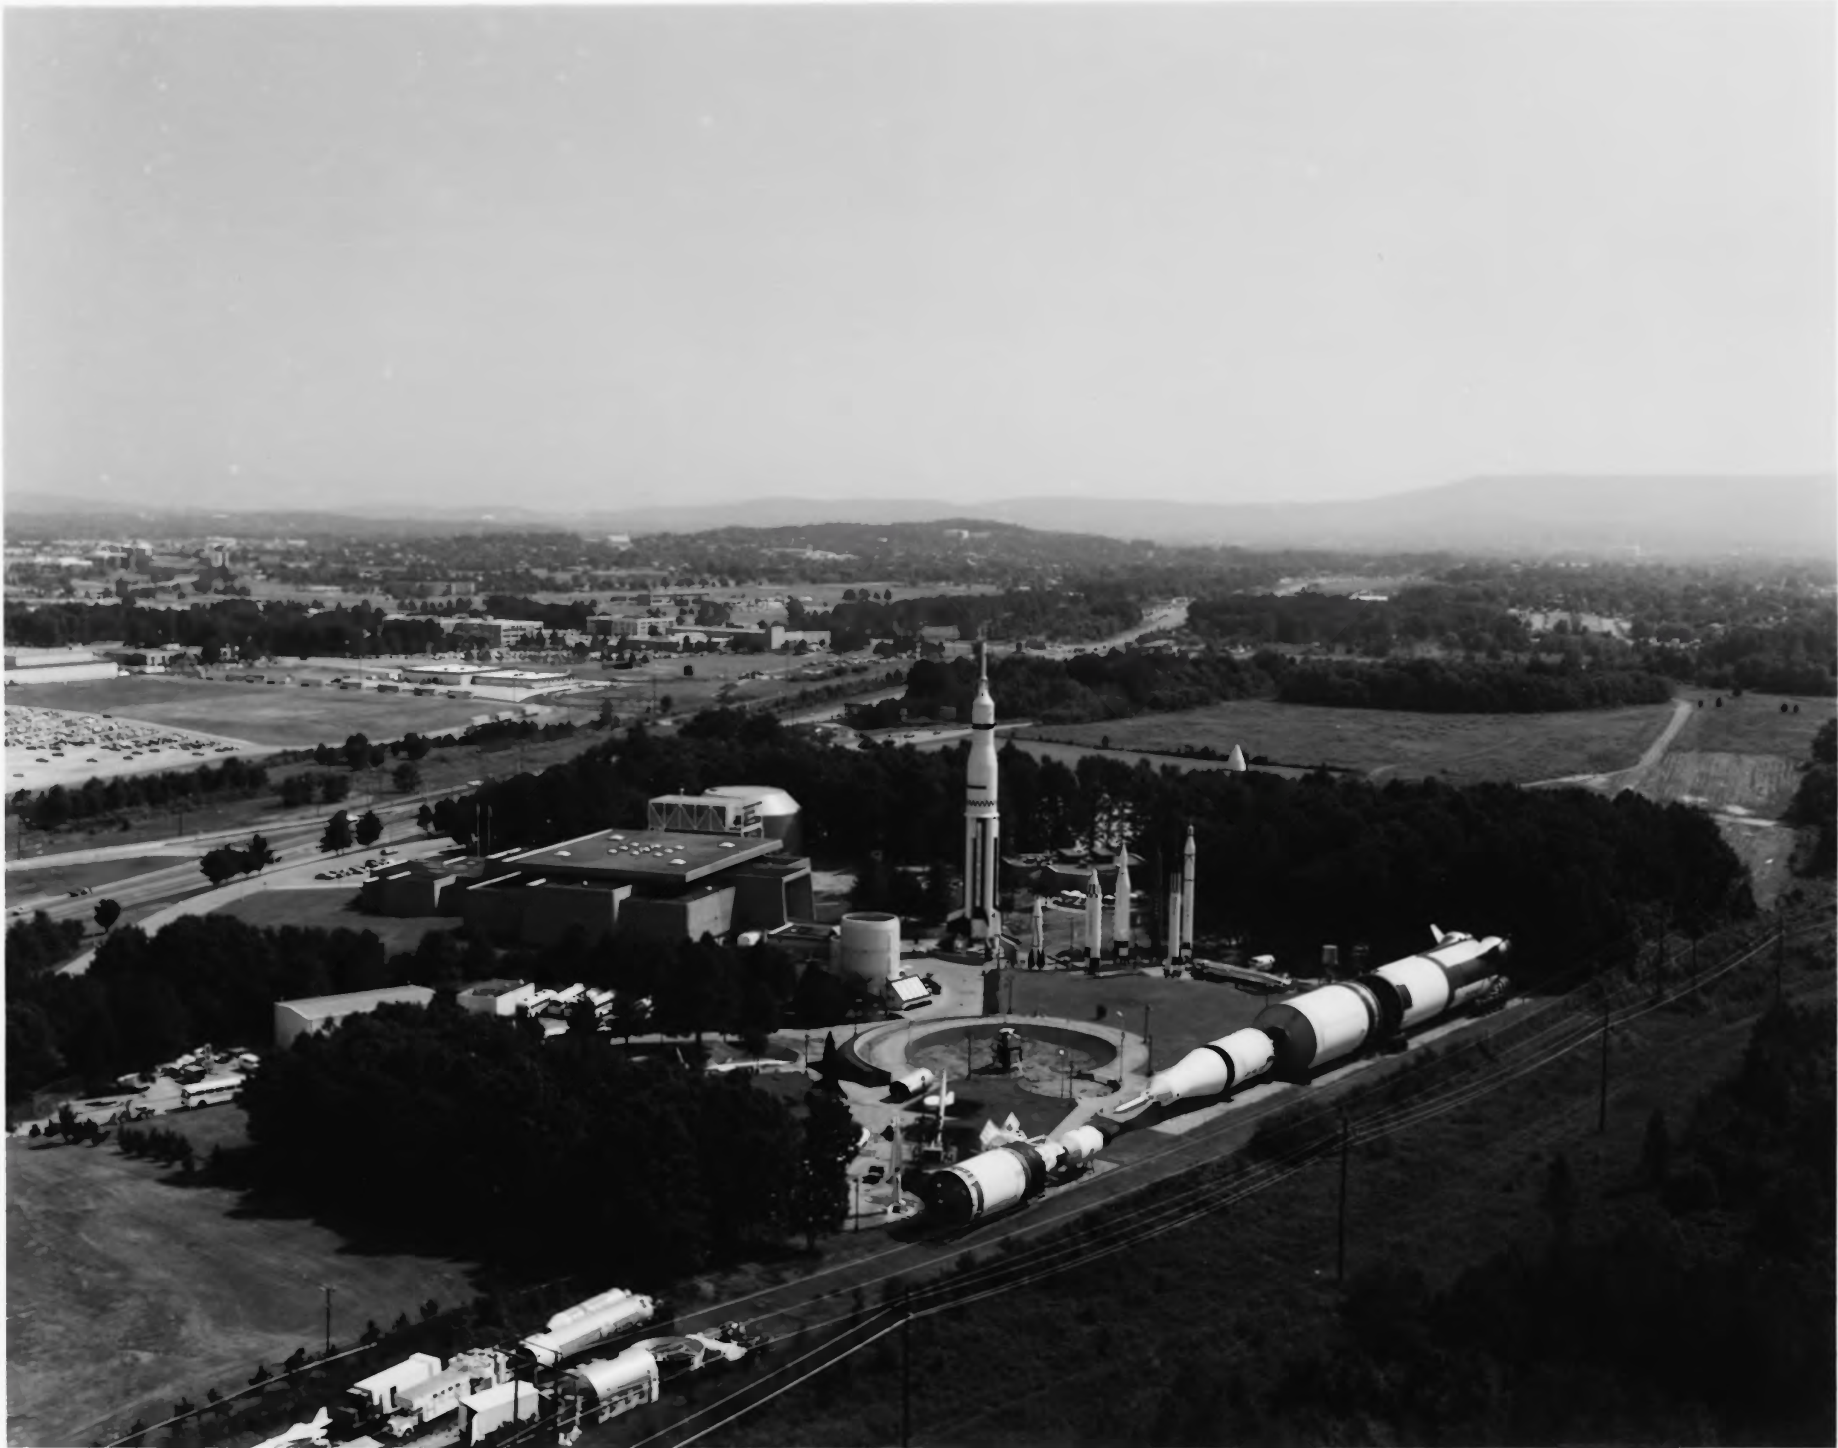

**EAST TEST AREA - MSFC, HUNTSVILLE**

**SHUTTLE DYNAMIC TEST STAND**

**HOT GAS FACILITY**

**ACOUSTIC MODEL TEST**

**S-IVB TEST STAND**

**SRB STRUCTURAL TEST**

1. Saturn V Dynamic Test Stand
2. Huntsville, Alabama
3. NASA
4. 1974
5. NASA, Marshall Space Flight Center Facilities Office
6. Aerial View of the East Test Area of the MSFC.  
Saturn V Dynamic Test Stand (Shuttle Dynamic Test Stand) is in the upper left hand corner.
7. 36