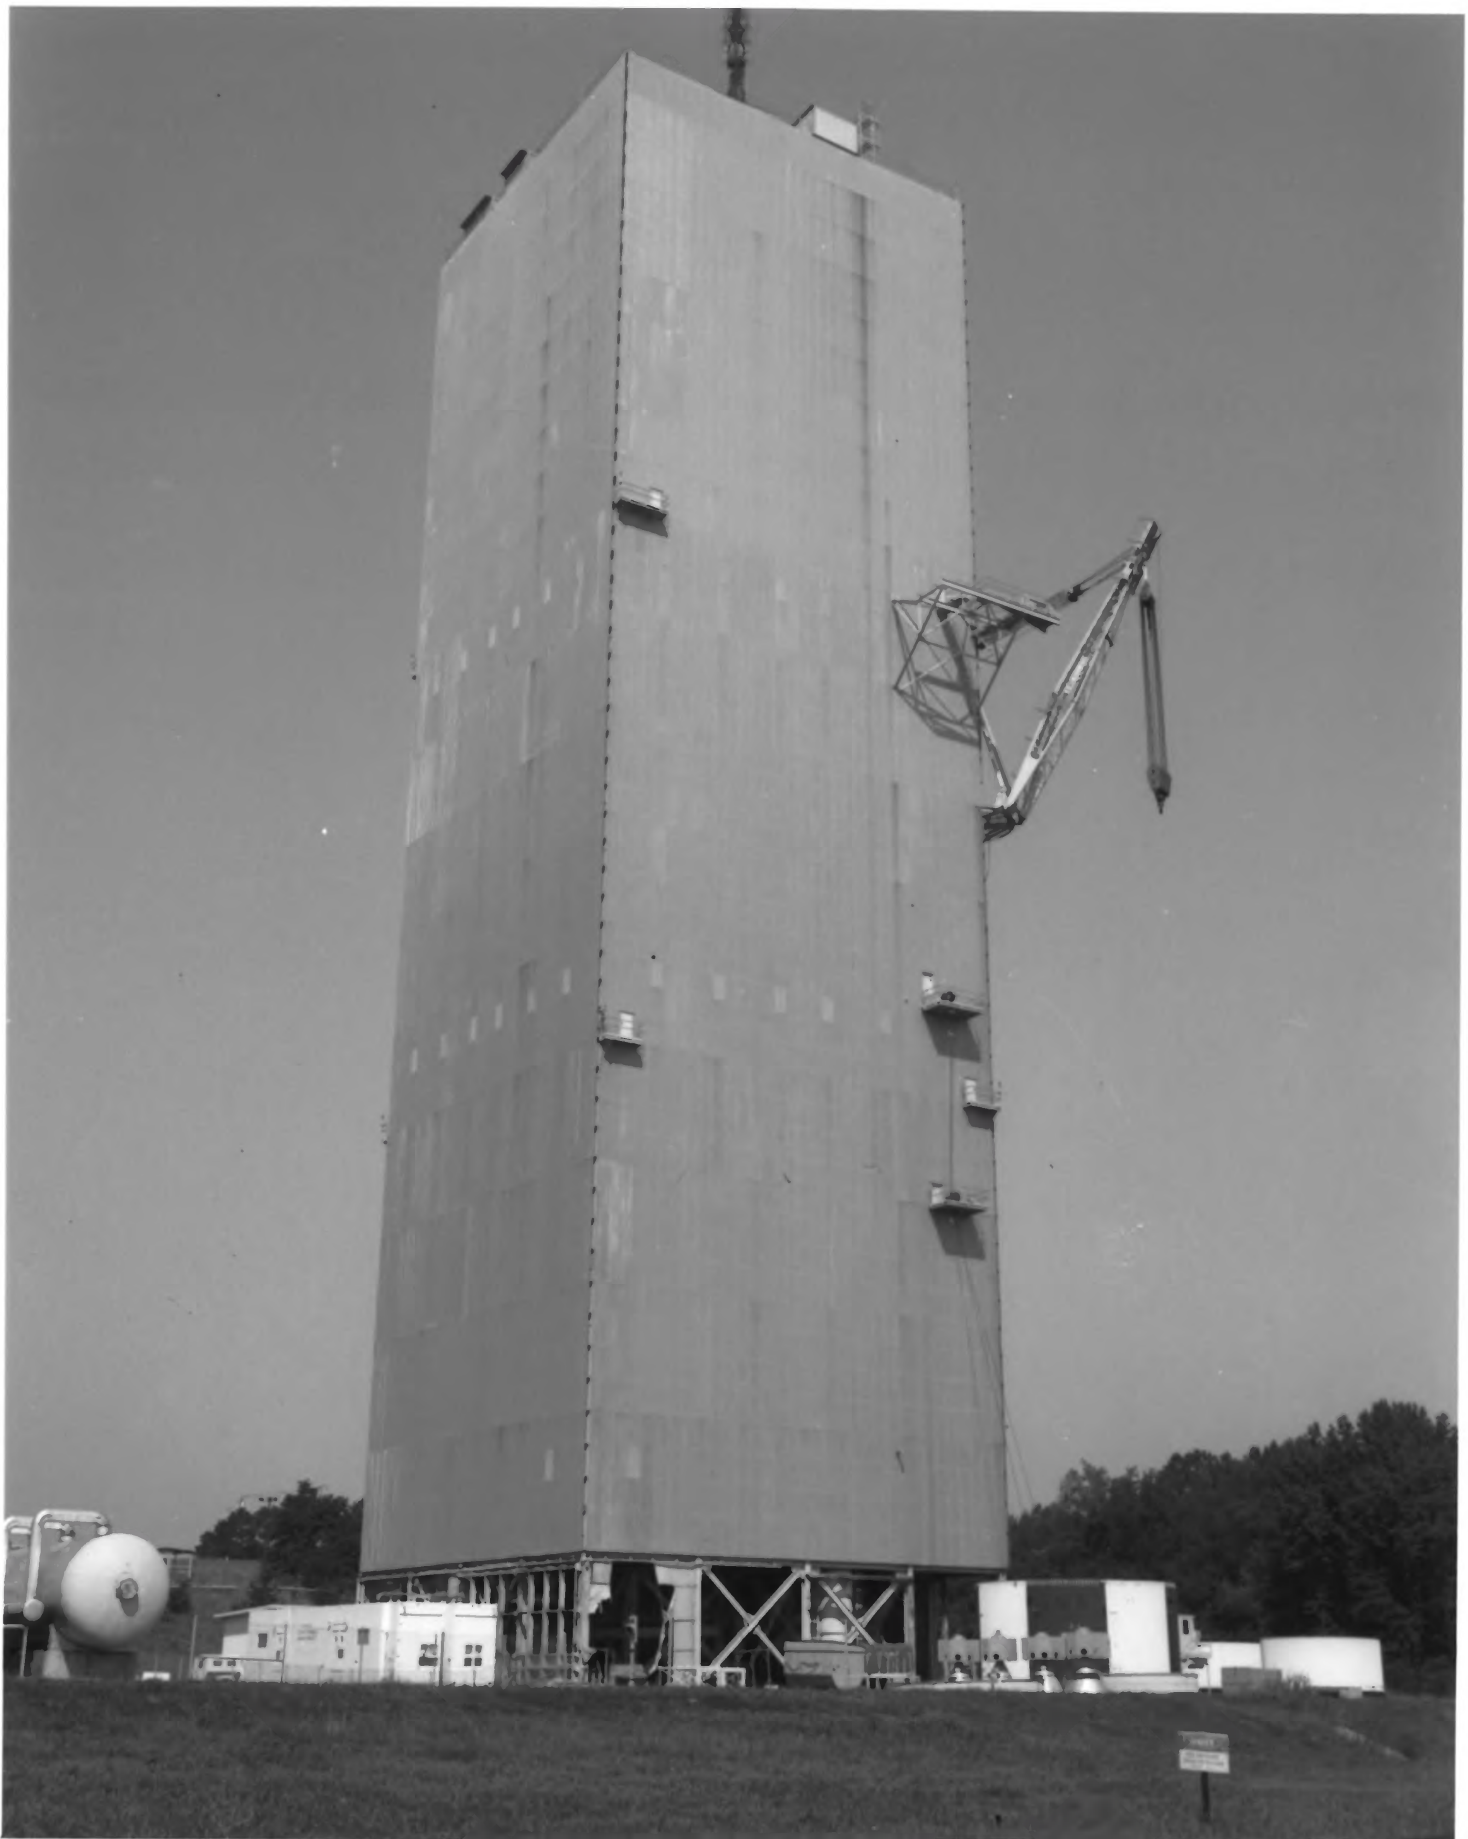

**EAST TEST AREA - MSFC, HUNTSVILLE**

**SHUTTLE DYNAMIC TEST STAND**

**HOT GAS FACILITY**

**ACOUSTIC MODEL TEST**

**S-IVB TEST STAND**

**SRB STRUCTURAL TEST**

1. Saturn V Dynamic Test Stand
2. Huntsville, Alabama
3. NASA
4. 1974
5. NASA, Marshall Space Flight Center Facilities Office
6. Aerial View of the East Test Area of the MSFC.  
Saturn V Dynamic Test Stand (Shuttle Dynamic Test Stand) is in the upper left hand corner.
7. 36

1. Saturn V Dynamic test Stand
2. Huntsville, Alabama
3. NASA
4. 1976
5. NASA, Marshall Space Flight Center Facilities Office
6. Exterior view of Saturn V Dynamic Test Stand in process of being modified for Shuttle use.
7. 38