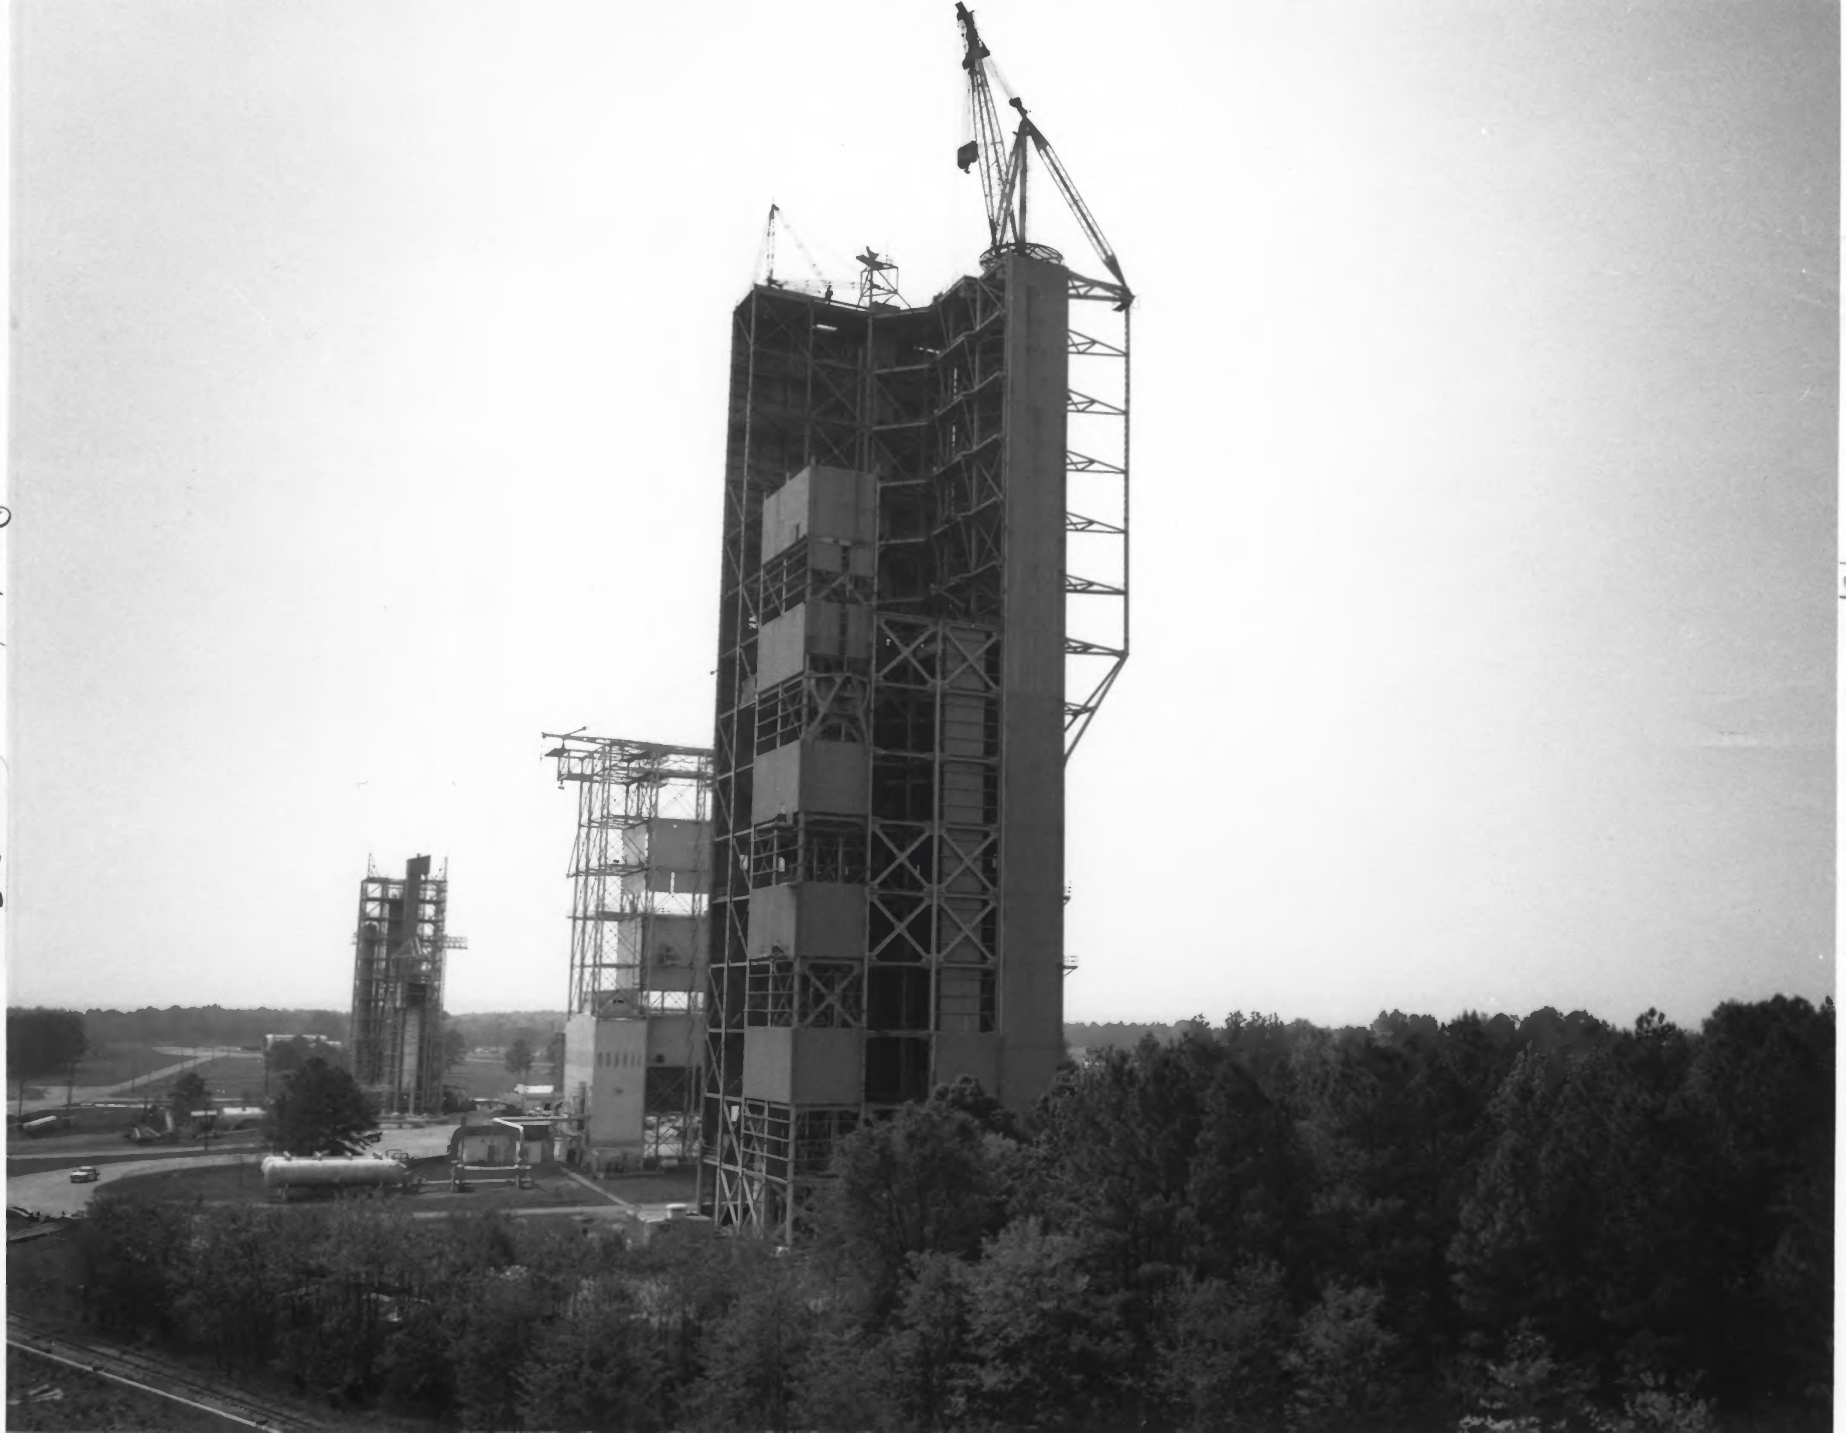

**EAST TEST AREA - MSFC, HUNTSVILLE**

**SHUTTLE DYNAMIC TEST STAND**

**HOT GAS FACILITY**

**ACOUSTIC MODEL TEST**

**S-IVB TEST STAND**

**SRB STRUCTURAL TEST**

1. Saturn V Dynamic Test Stand
2. Huntsville, Alabama
3. NASA
4. 1974
5. NASA, Marshall Space Flight Center Facilities Office
6. Aerial View of the East Test Area of the MSFC.  
Saturn V Dynamic Test Stand (Shuttle Dynamic Test Stand) is in the upper left hand corner.
7. 36

1. Saturn V Dynamic test Stand
2. Huntsville, Alabama
3. NASA
4. 1976
5. NASA, Marshall Space Flight Center Facilities Office
6. Exterior view of Saturn V Dynamic Test Stand in process of being modified for Shuttle use.
7. 38