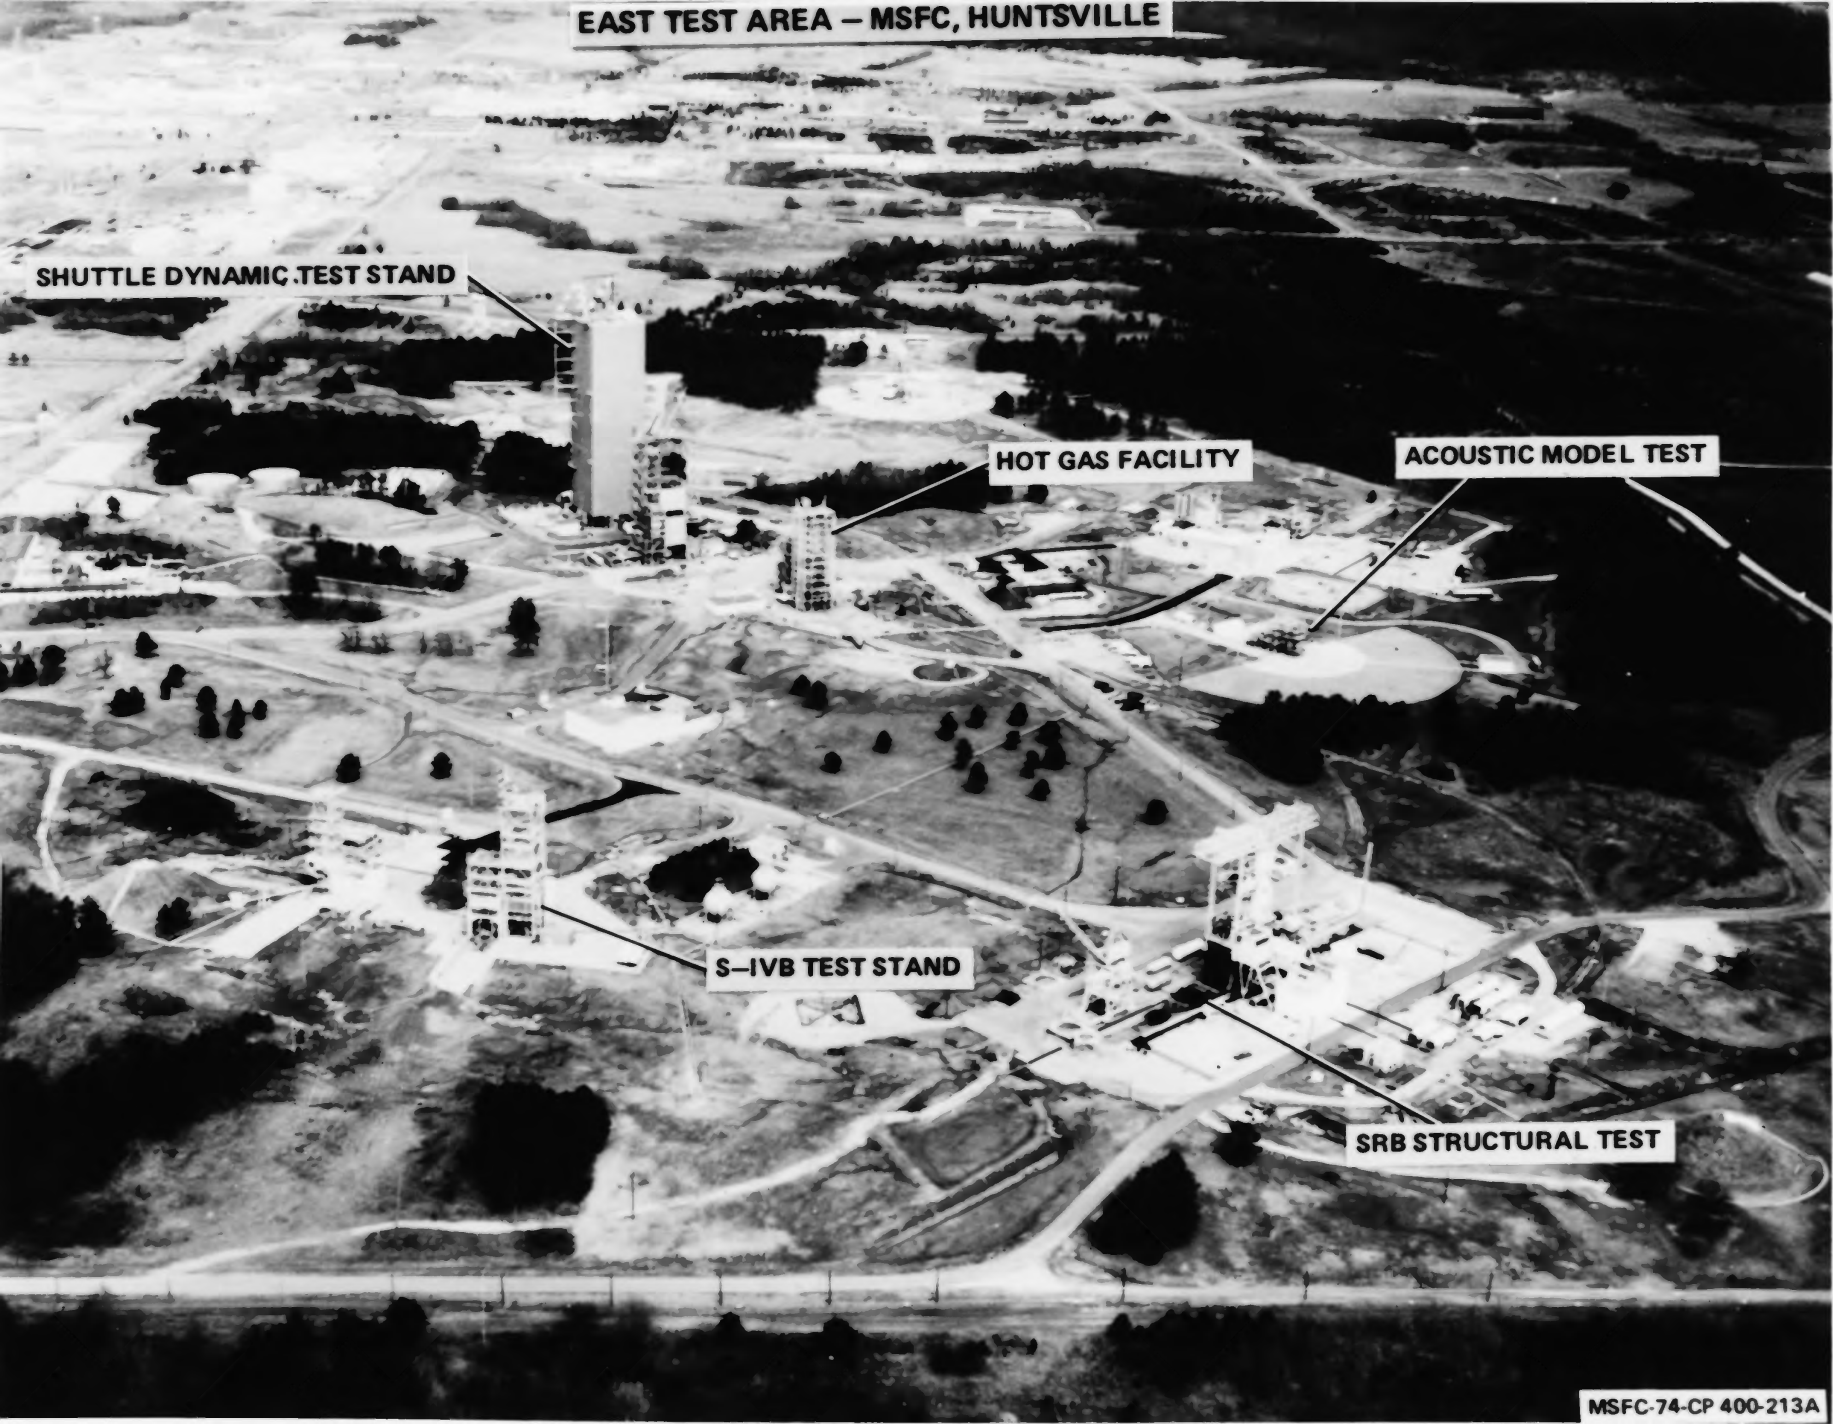

**EAST TEST AREA - MSFC, HUNTSVILLE**

**SHUTTLE DYNAMIC TEST STAND**

**HOT GAS FACILITY**

**ACOUSTIC MODEL TEST**

**S-IVB TEST STAND**

**SRB STRUCTURAL TEST**

1. Saturn V Dynamic Test Stand
2. Huntsville, Alabama
3. NASA
4. 1974
5. NASA, Marshall Space Flight Center Facilities Office
6. Aerial View of the East Test Area of the MSFC.  
Saturn V Dynamic Test Stand (Shuttle Dynamic Test Stand) is in the upper left hand corner.
7. 36

1. Saturn V Dynamic test Stand
2. Huntsville, Alabama
3. NASA
4. 1976
5. NASA, Marshall Space Flight Center Facilities Office
6. Exterior view of Saturn V Dynamic Test Stand in process of being modified for Shuttle use.
7. 38