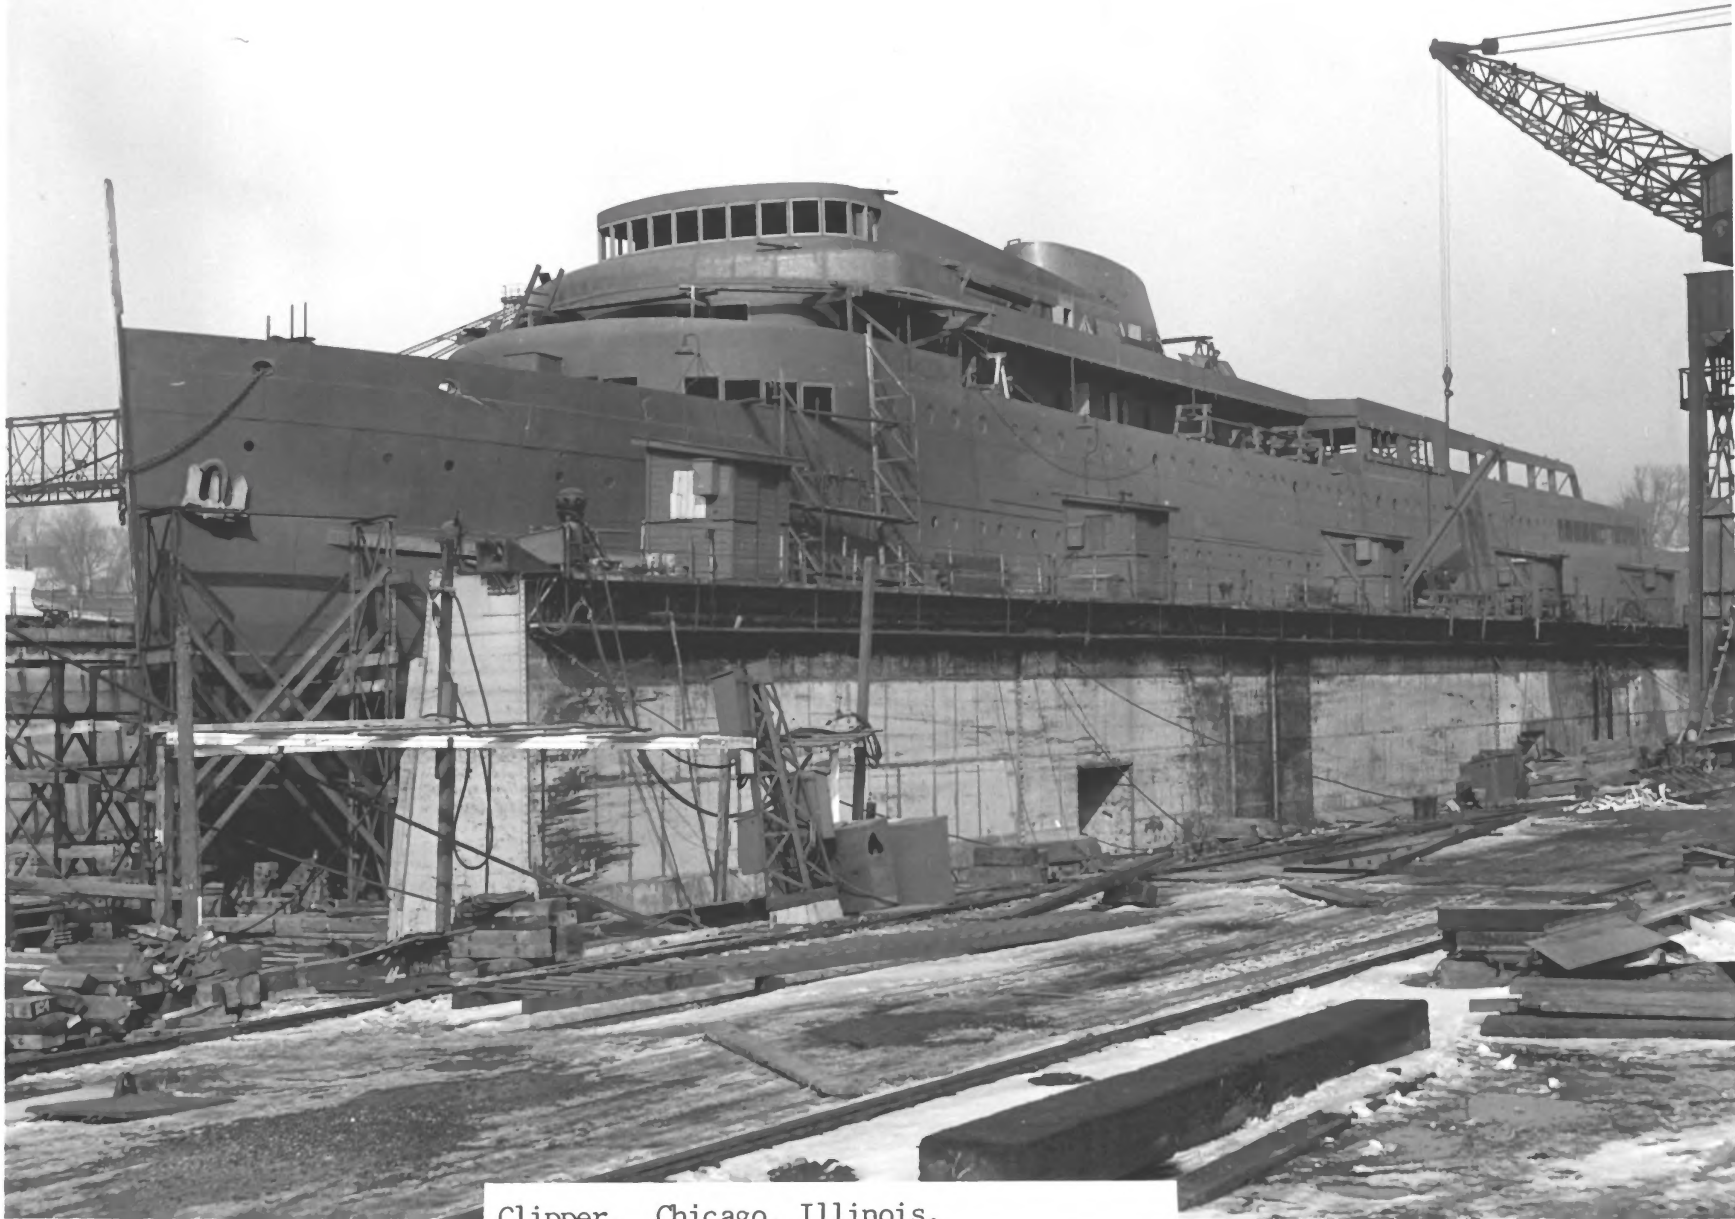

Clipper, Chicago, Illinois
Historical Photograph provided by Illinois
Steamship Company.
Illinois Steamship Company.
Bow quarter View from pier with porter
in foreground, Ca. 1950.
Photograph # 1.

Clipper, Chicago, Illinois.
Historical Photograph provided by Illinois
Steamship Company.
Illinois Steamship Company.
Foreward First-Class Lounge, Ca. 1940.
Photograph # 2.

Clipper, Chicago, Illinois.
Historical photograph provided by Illinois
Steamship Company.
Illinois Steamship Company.
Main lounge looking forward, Ca. 1940.
Photo # 3.

Clipper, Chicago, Illinois.
Historical Photograph provided by Illinois
Steamship Company.
Illinois Steamship Company.
Clipper in Manitowoc Shipbuilding Company,
Manitowoc, Wisconsin during conversion.
Photo # 4.

Clipper, Chicago, Illinois.
Historical photograph provided by Illinois
Steamship Company.
Illinois Steamship Company.
Starboard bow quarter aerial view, Ca. 1950.
Photo # 5.

Milwaukee

Clipper, Chicago, Illinois

Historical Photograph provided by Illinois
Steamship Co.

Illinois Steamship Co.

Clipper underway, circa 1965. The vessel is
materially unchanged; she is now painted
white.

Photo # 6