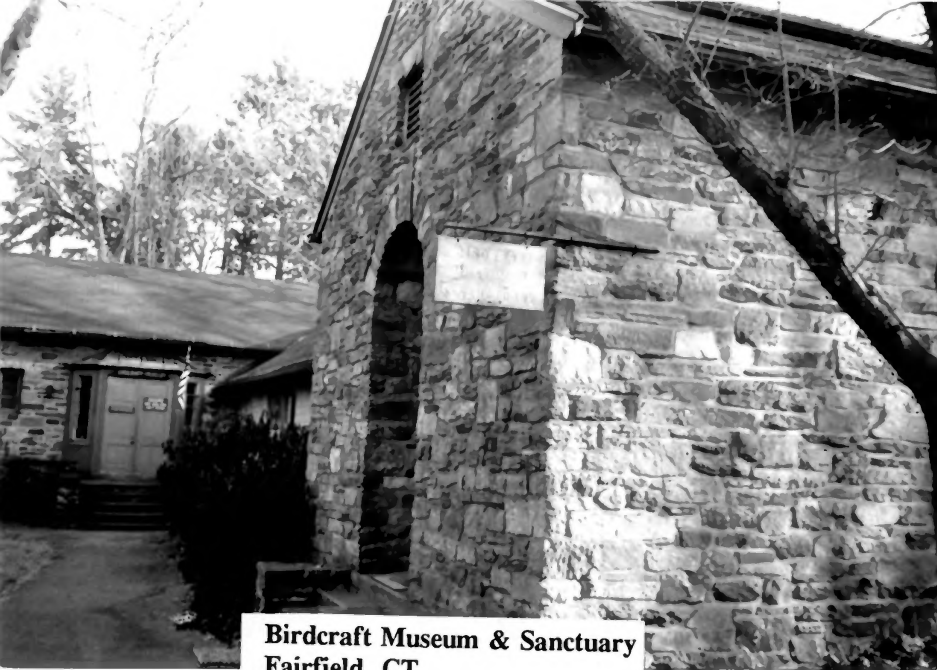

**Birdcraft Museum & Sanctuary  
Fairfield, CT  
Entrance Gate & Caretaker Bungalow  
Photo: Jill Mesirov, 1992**

**Birdcraft Museum & Sanctuary  
Fairfield, CT  
Caretaker Bungalow  
Photo: Jill Mesirov, 1992**