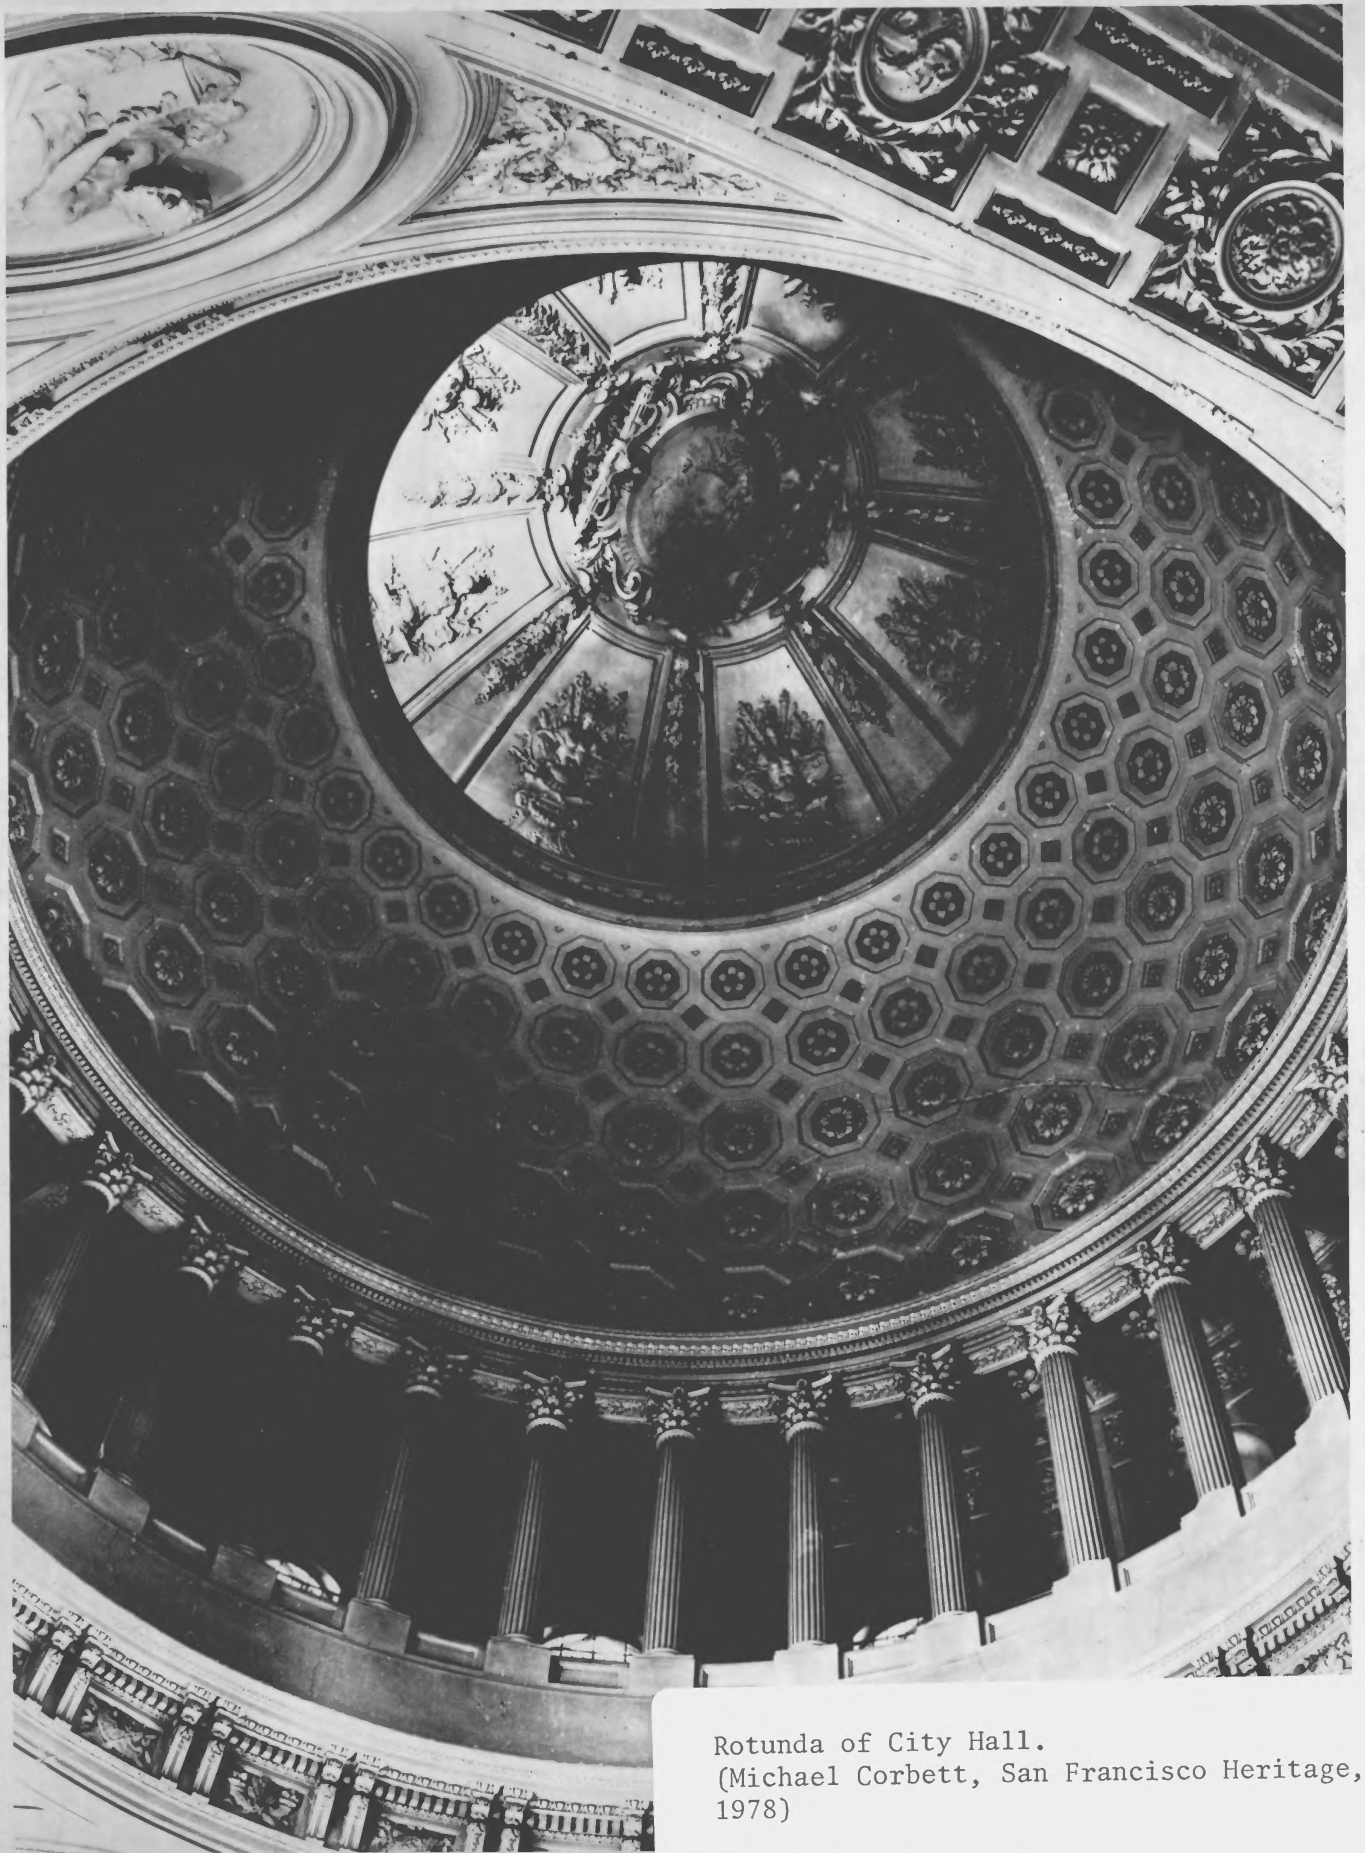

Aerial view of part of the San Francisco Civic Center from the northwest: City Hall in center; War Memorial complex, lower right; Exposition Auditorium, center behind City Hall (Historic American Buildings Survey, 1978)

War Memorial Court from west: Veterans Building, left; City Hall, west facade, center; Opera House, right.  
(Michael Corbett, San Francisco Heritage, 1978)

Rotunda of City Hall.  
(Michael Corbett, San Francisco Heritage,  
1978)