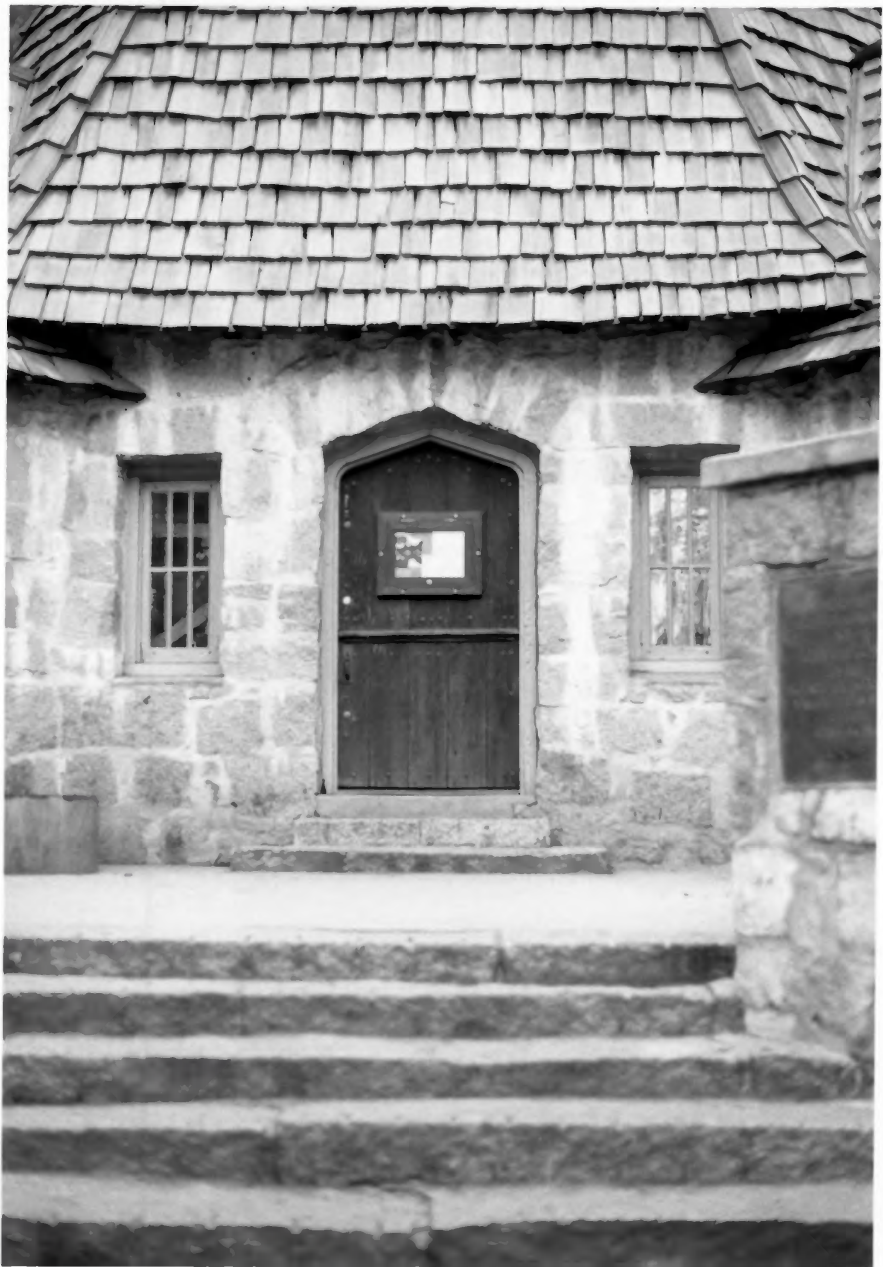

9/85

Le Conte Memorial Lodge, from the southeast

Yosemite National Park

NPS photo by Laura Soulliere Harrison

9/85

Le Conte Memorial Lodge, from the southeast

Yosemite National Park

NPS photo by Laura Soulliere Harrison

9/85

Entrance, Le Conte Memorial Lodge

Yosemite National Park

NPS photo by Laura Soulliere Harrison

9/85

Front door, Le Conte Memorial Lodge

Yosemite National Park

NPS photo by Laura Soulliere Harrison
9/85