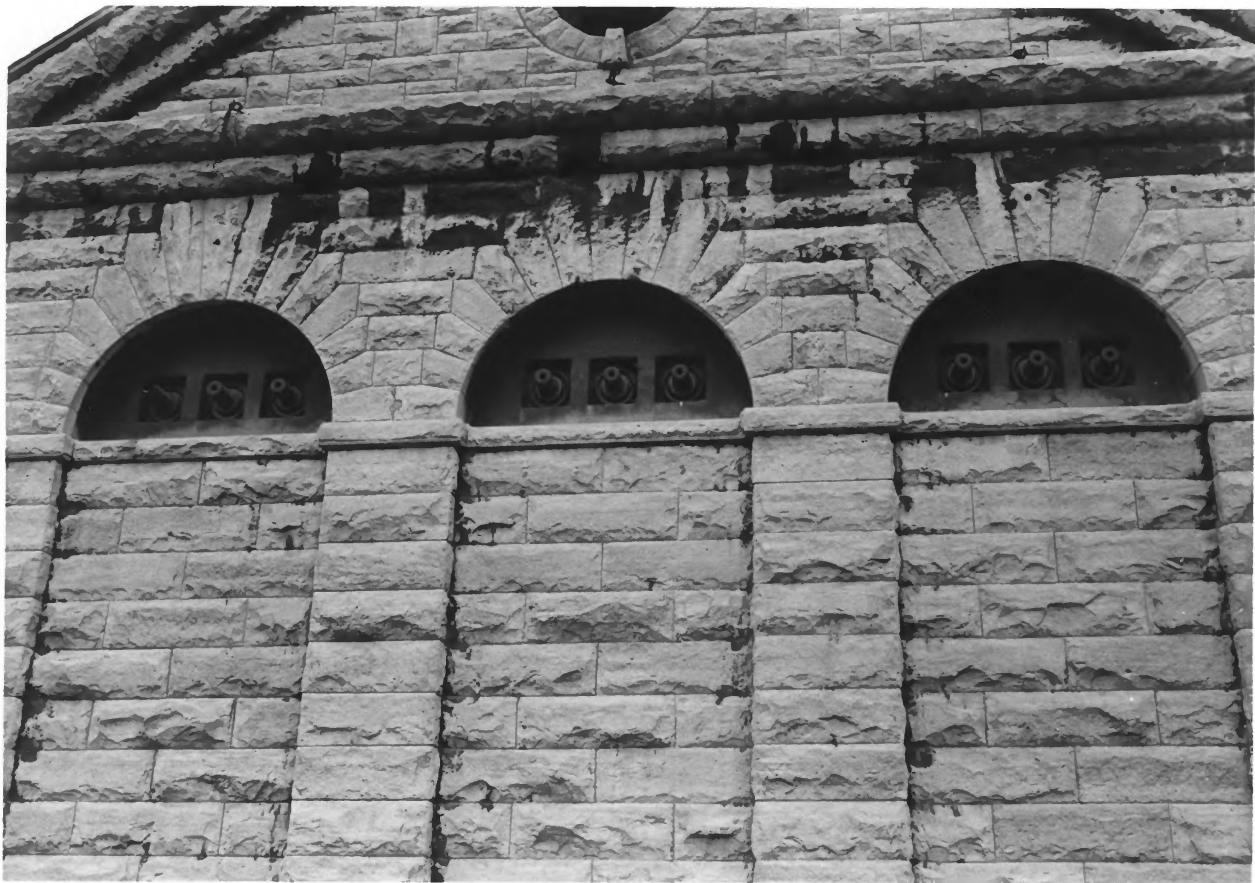

Adams Power Plant Transformer
House

Off 15th Street near Buffalo Avenue
Niagara Falls, New York

Photo No. 1

By: Ralph J. Christian, AASLH

Negative at: HSS, HCRS

Date: August 1978

View: From southwest, showing
southwest end and southeast facade.

Adams Power Plant Transformer
House
Off 15th Street near Buffalo Avenue
Niagara Falls, New York

Photo No. 2

By: Ralph J. Christian, AASLH

Negative at: HSS, HCRS

Date: August 1978

View: From southeast, showing
southeast facade and southwest end.

Adams Power Plant Transformer
House
Off 15th Street near Buffalo Avenue
Niagara Falls, New York

Photo No. 5

By: Ralph J. Christian, AASLH

Negative at: HSS, HCRS

Date: August 1978

View: From northeast, showing
northeast end.

Adams Power Plant Transformer
House

Off 15th Street near Buffalo Avenue
Niagara Falls, New York

Photo No. 6

By: Ralph J. Christian, AASLH

Negative at: HSS, HCRS

Date: August 1978

View: From southeast, showing "get-
aways" on southeast facade.