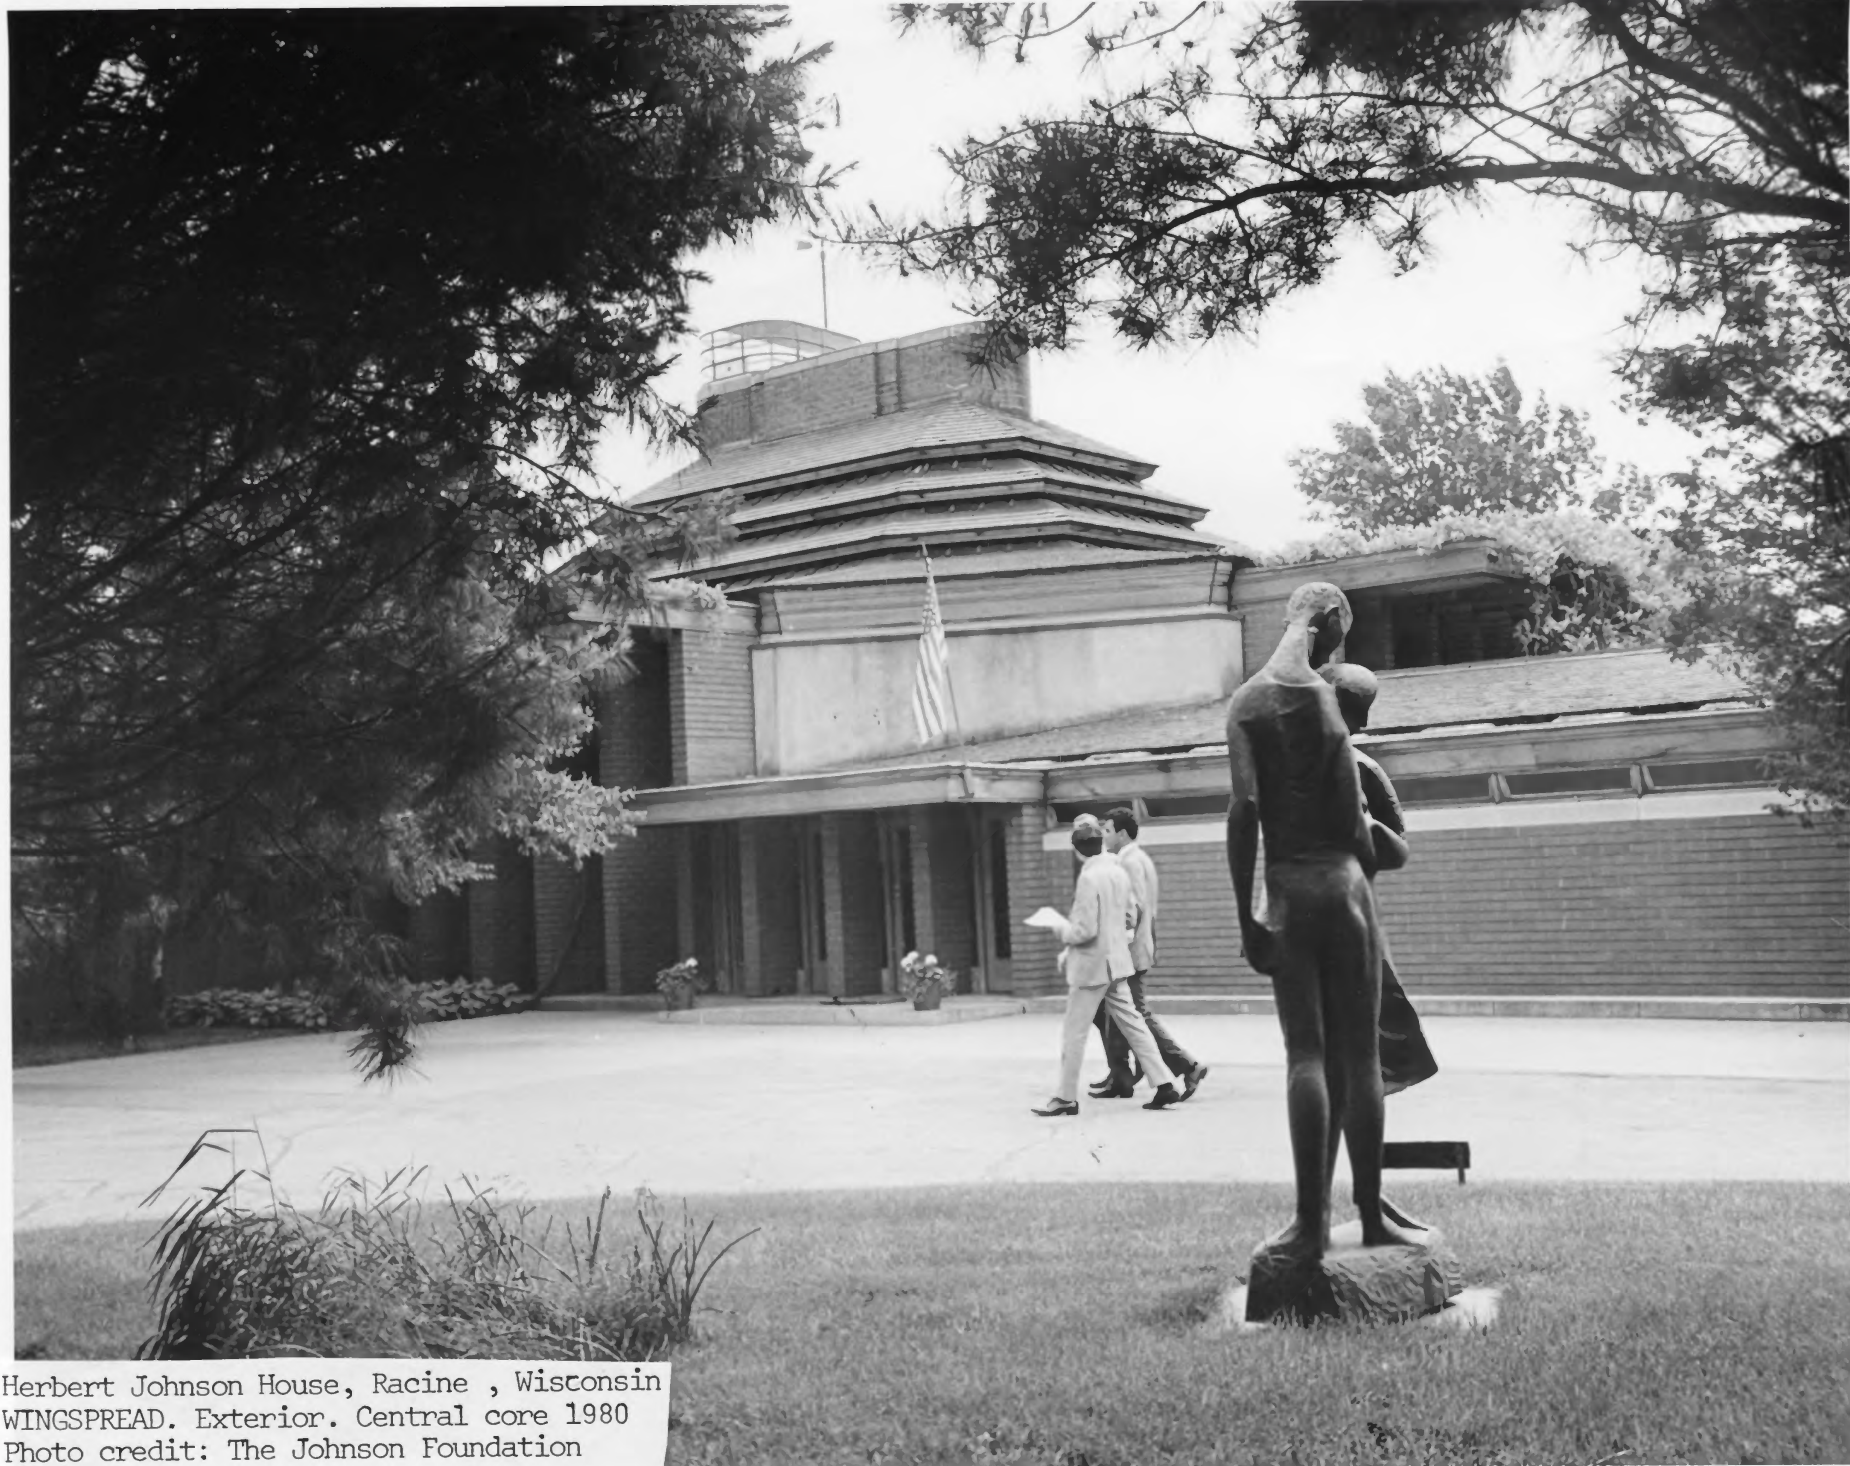

Herbert Johnson House, Racine , Wisconsin
WINGSPREAD. Exterior. Central core 1980
Photo credit: The Johnson Foundation

02-180

489