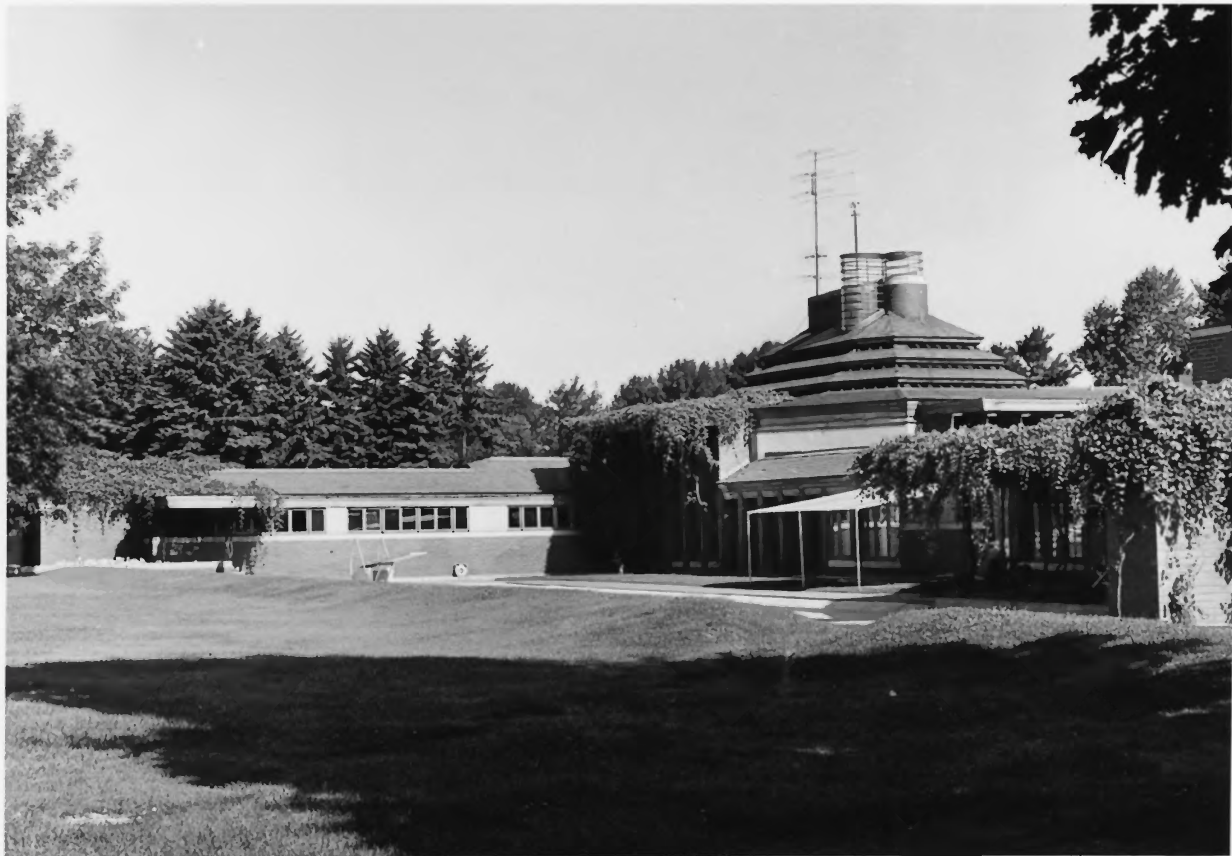

Herbert Johnson House, Racine, Wisconsin
WINGSPREAD. Aerial view 1980
Photo credit: The Johnson Foundation

Herbert Johnson House, Racine, Wisconsin
WINGSPREAD. Exterior from garden 1980
Photo credit: The Johnson Foundation

JOHNSON FOUNDATION PHOTOGRAPH

Negative Number _____

Event _____

Date _____ Location _____

Persons in Photograph (Left to Right) _____

Wingspread exterior photo

Taken by Al Krescanko ←

Herbert Johnson House, Racine, Wisconsin
WINGSPREAD. Interior Central Fireplace 1980
Photo Credit: The Johnson Foundation

507

Herbert Johnson House, Racine , Wisconsin
WINGSPREAD. Exterior. Central core 1980
Photo credit: The Johnson Foundation

02-180

489

58-7333

~~Green Bay, Wis.~~

Frank Lloyd Wright, the 88-year-old dean of U.S. architects is shown here in the garden of Taliesin, his home in Wisconsin.