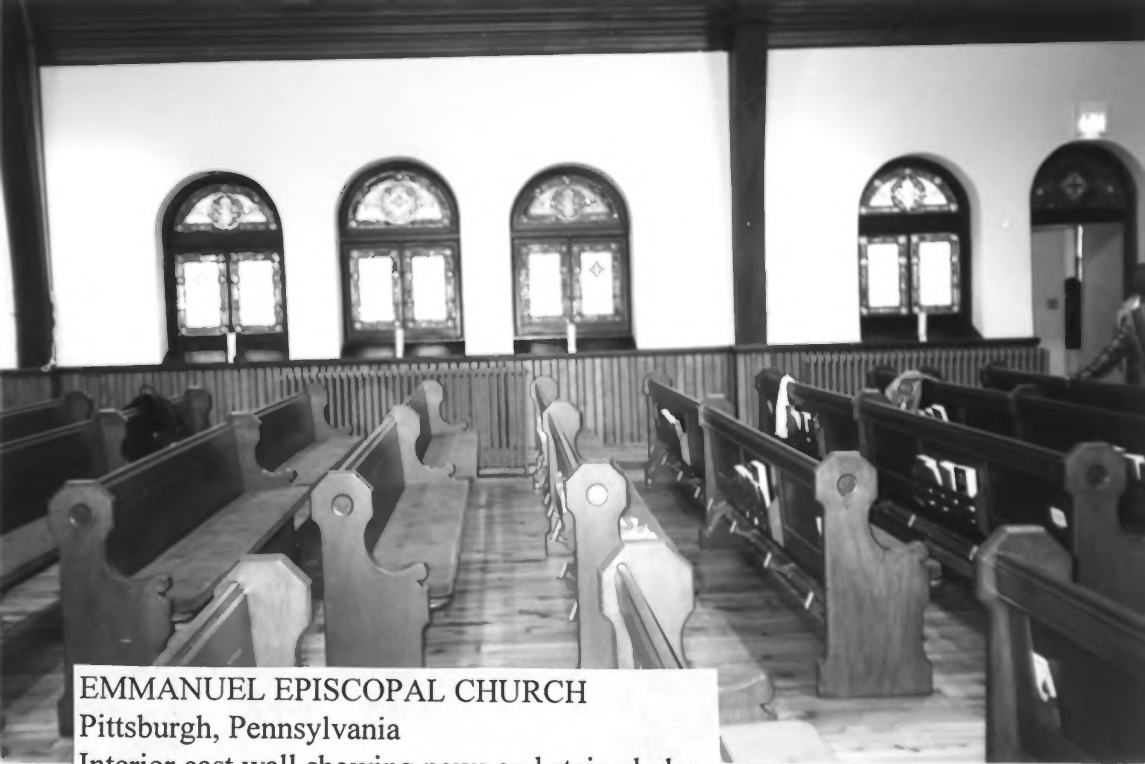

EMMANUEL EPISCOPAL CHURCH
Pittsburgh, Pennsylvania
South and west elevations
Photo by Mary Ellen Leigh, 1998

EMMANUEL EPISCOPAL CHURCH

Pittsburgh, Pennsylvania

North (main) and west facade

Photo by Mary Ellen Leigh, 1998

EMMANUEL EPISCOPAL CHURCH
Pittsburgh, Pennsylvania
Alter
Photo by Mary Ellen Leigh, 1998

EMMANUEL EPISCOPAL CHURCH

Pittsburgh, Pennsylvania

Interior east wall showing pews and stained glass

Photo by Mary Ellen Leigh, 1998

EMMANUEL EPISCOPAL CHURCH

Pittsburgh, Pennsylvania

Lectern and original organ pipes

Photo by Mary Ellen Leigh, 1998

EMMANUEL EPISCOPAL CHURCH
Pittsburgh, Pennsylvania
Rear of chancel showing doors to narthex
Photo by Mary Ellen Leigh, 1998