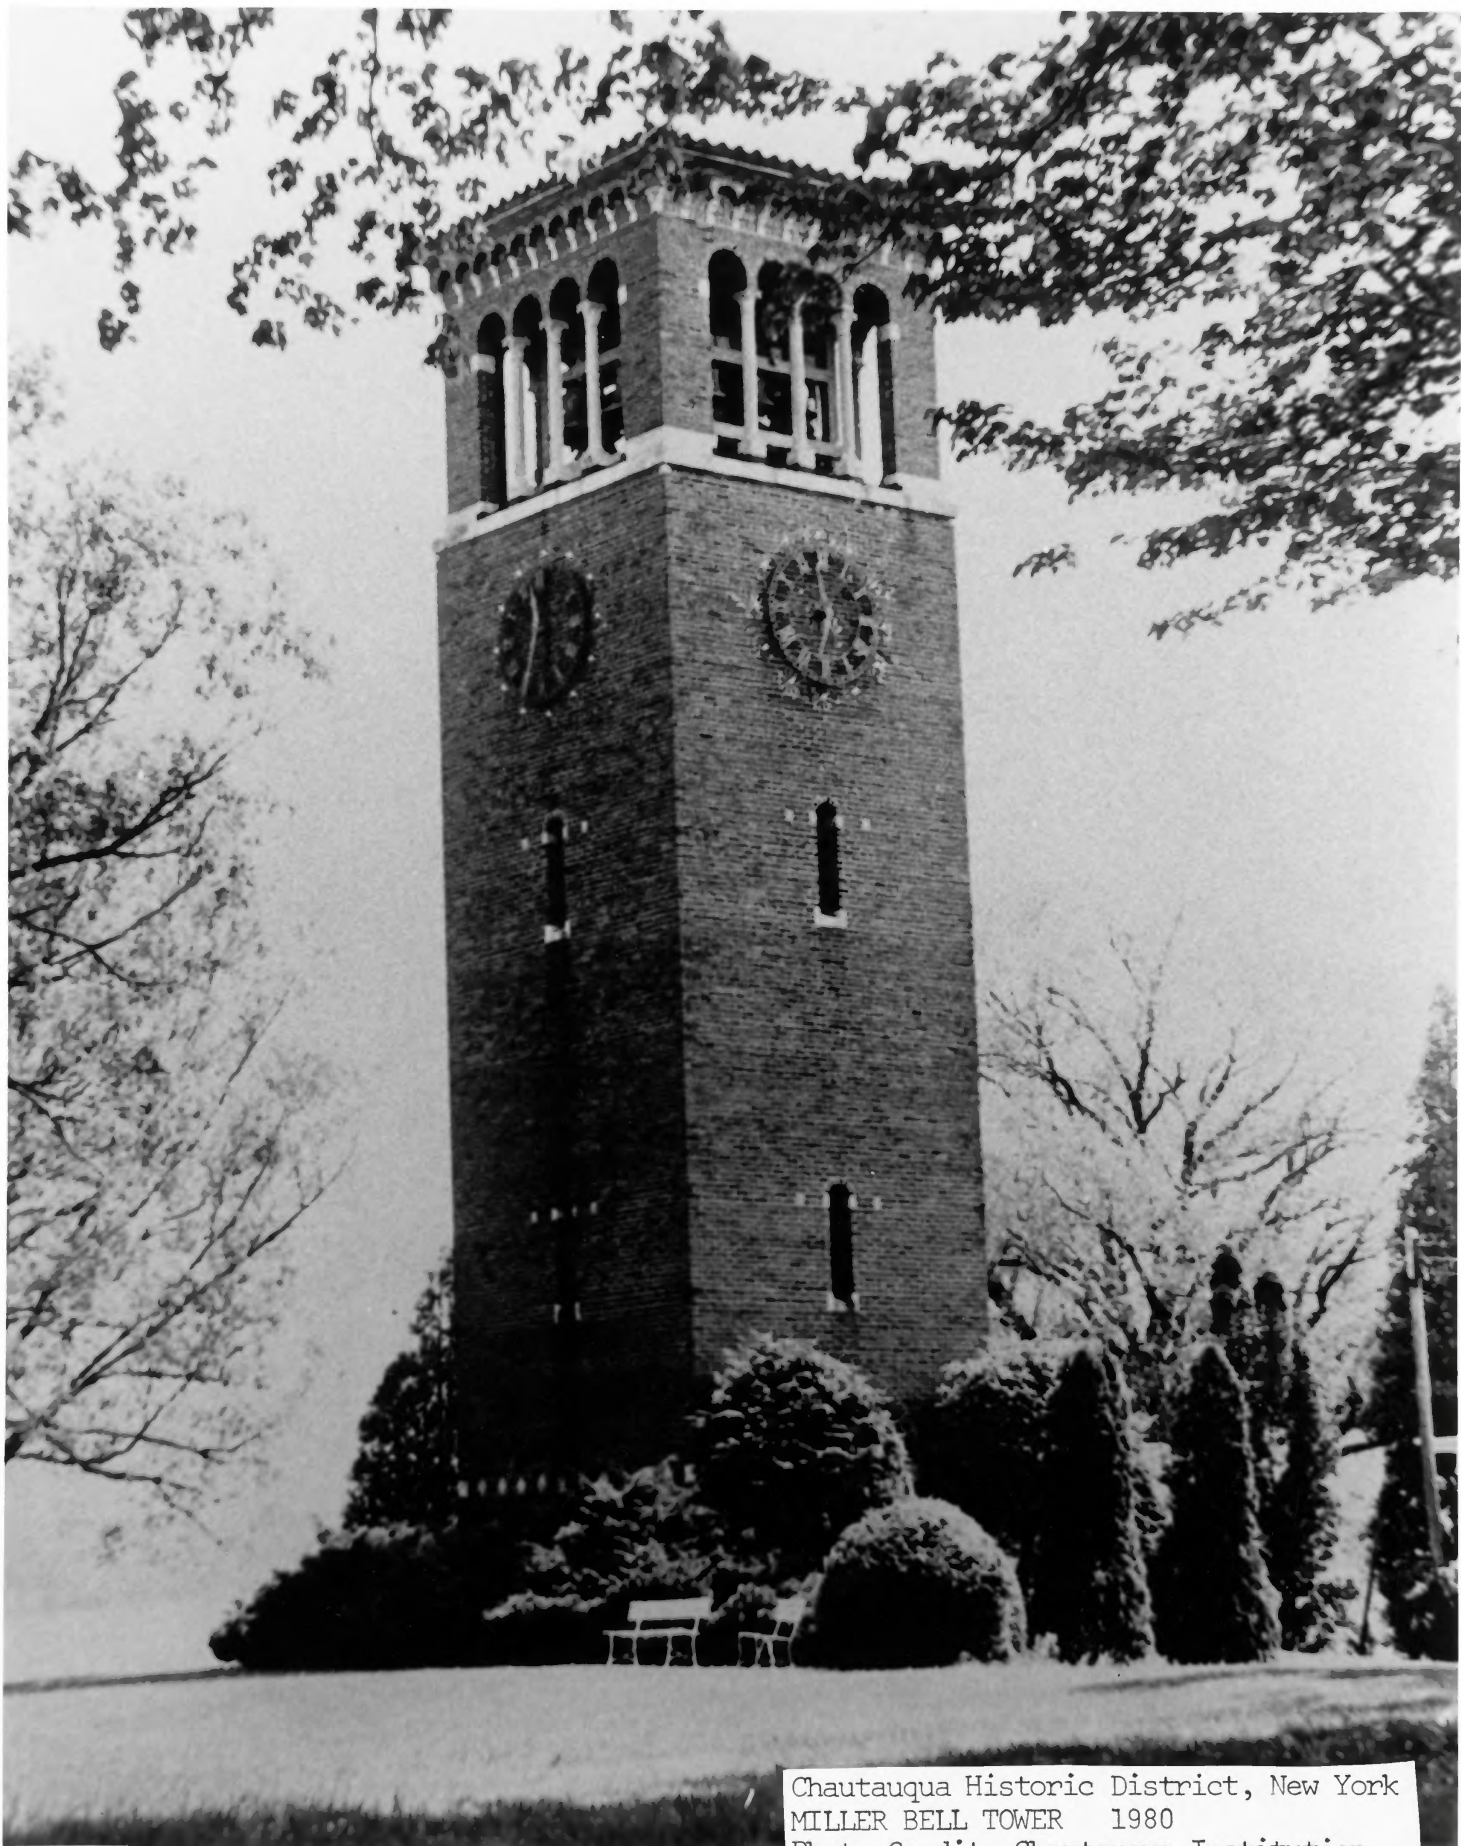

Chautauqua Historic District, New York
CHAPEL OF THE GOOD SHEPHERD 1980
Photo Credit: Chautauqua Institution

EDWIN MATTHEW

Chautauqua Historic District, New York
MILLER BELL TOWER 1980
Photo Credit: Chautauqua Institution

Chautauqua Historic District, New York
FRANCES WILLARD HOUSE 1980
Photo credit: Chautauqua Institution

Chautauqua Historic District, New York
PAULINE FANCHER COTTAGE. 1980

Photo credit: Chautauqua Institution

Chautauqua Historic District, New York
OCTAGON COTTAGE 1980
Photo Credit: Chautauqua Institution

A black and white photograph of a two-story cottage with a gambrel roof, a balcony, and a porch, surrounded by trees and a winding path. The house has a prominent front porch with a decorative railing and a balcony above it. The roof is a gambrel style. The house is surrounded by mature trees and a well-maintained lawn. A winding path leads from the foreground towards the house. The overall scene is peaceful and well-kept.