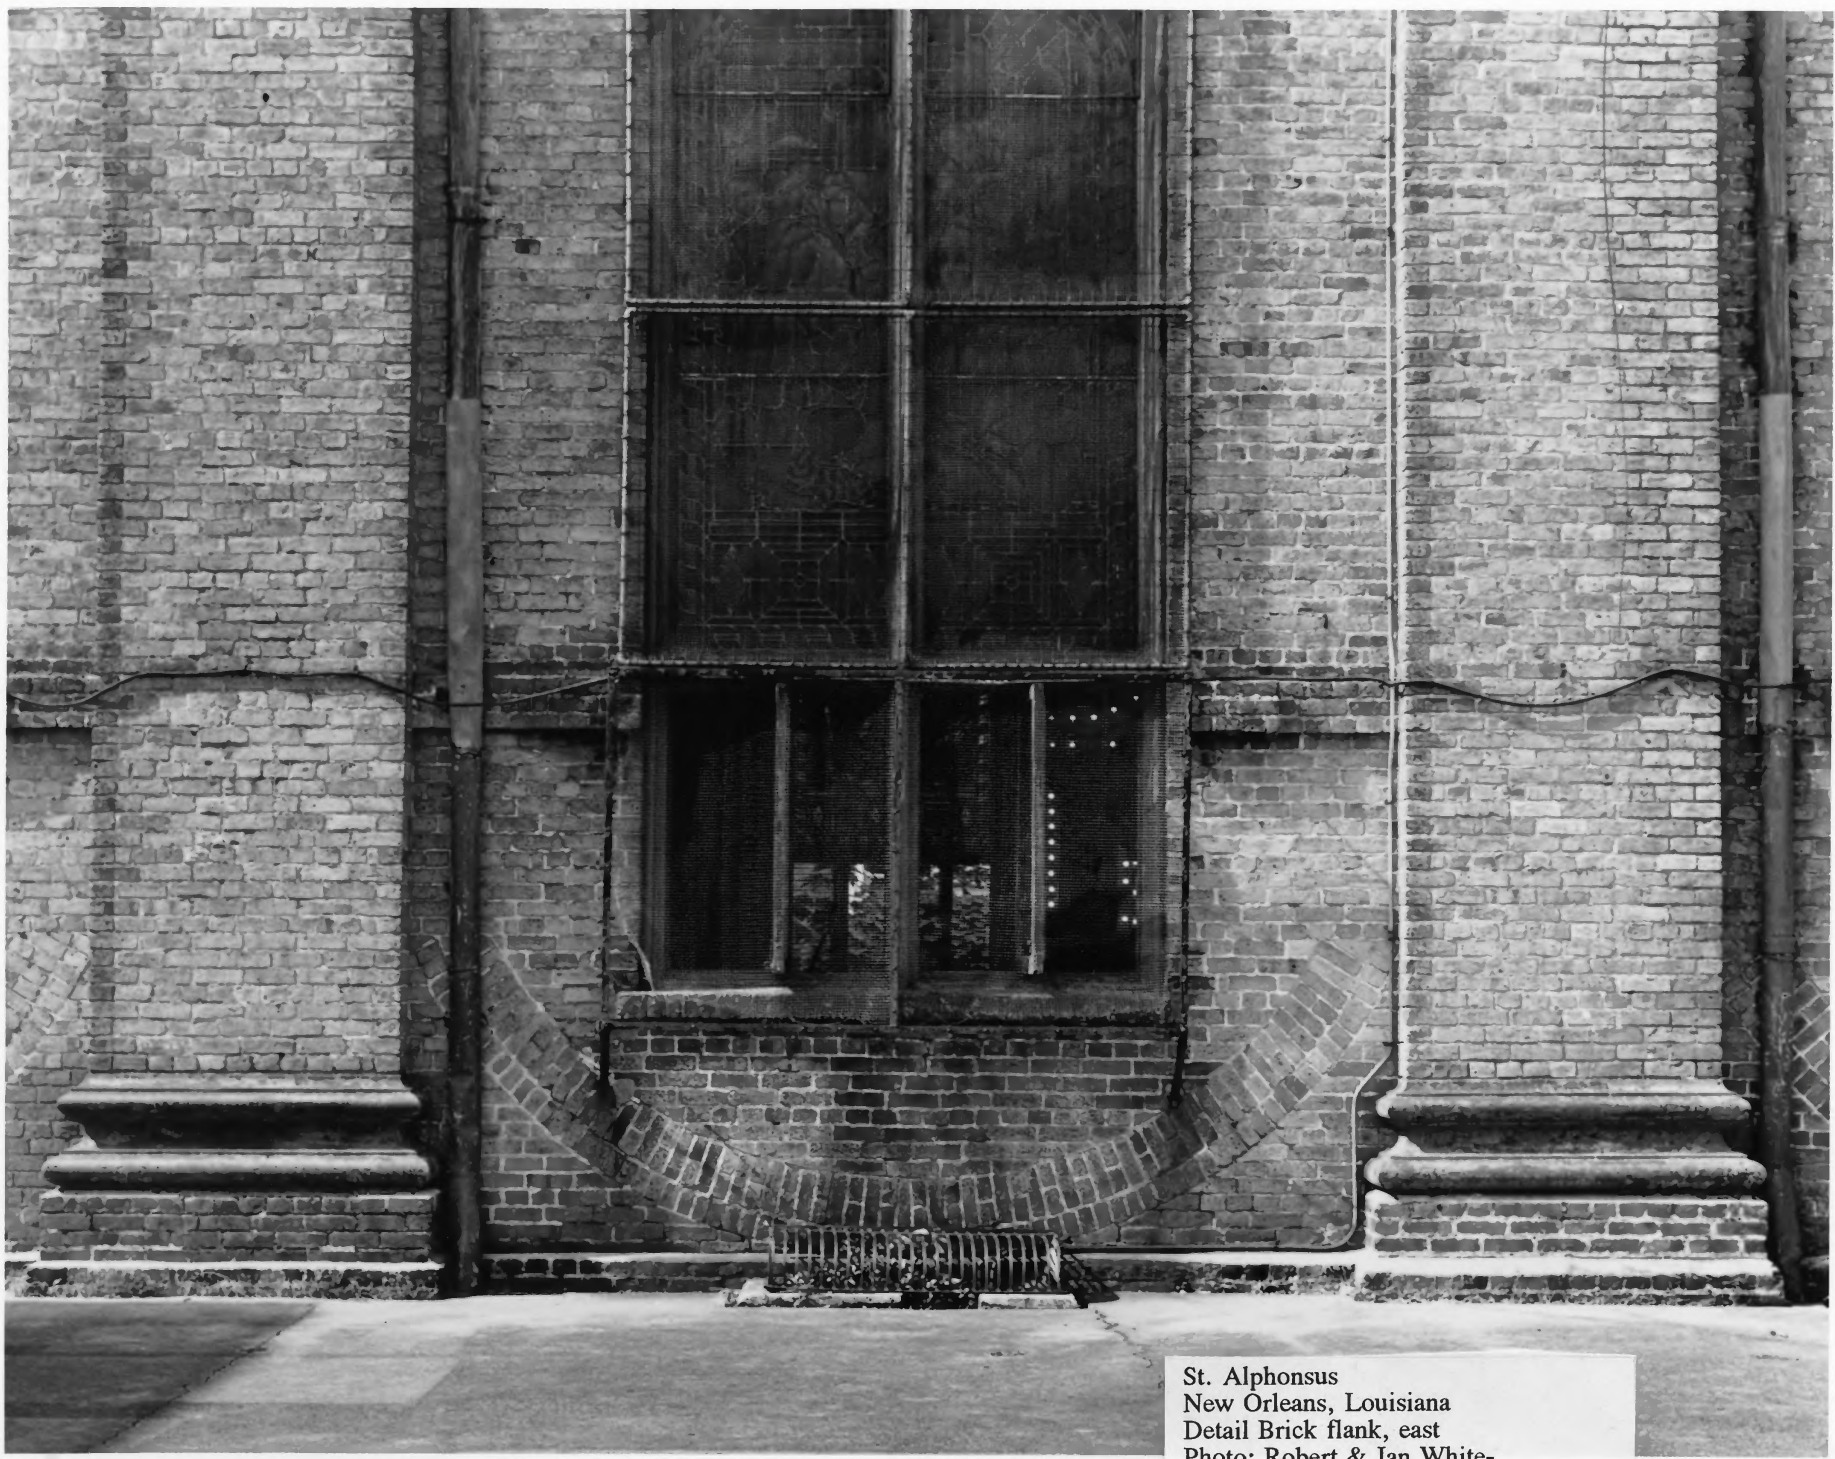

St. Alphonsus
New Orleans, Louisiana
Facade: South
Photo: Friends of St. Alphonsus, 1931